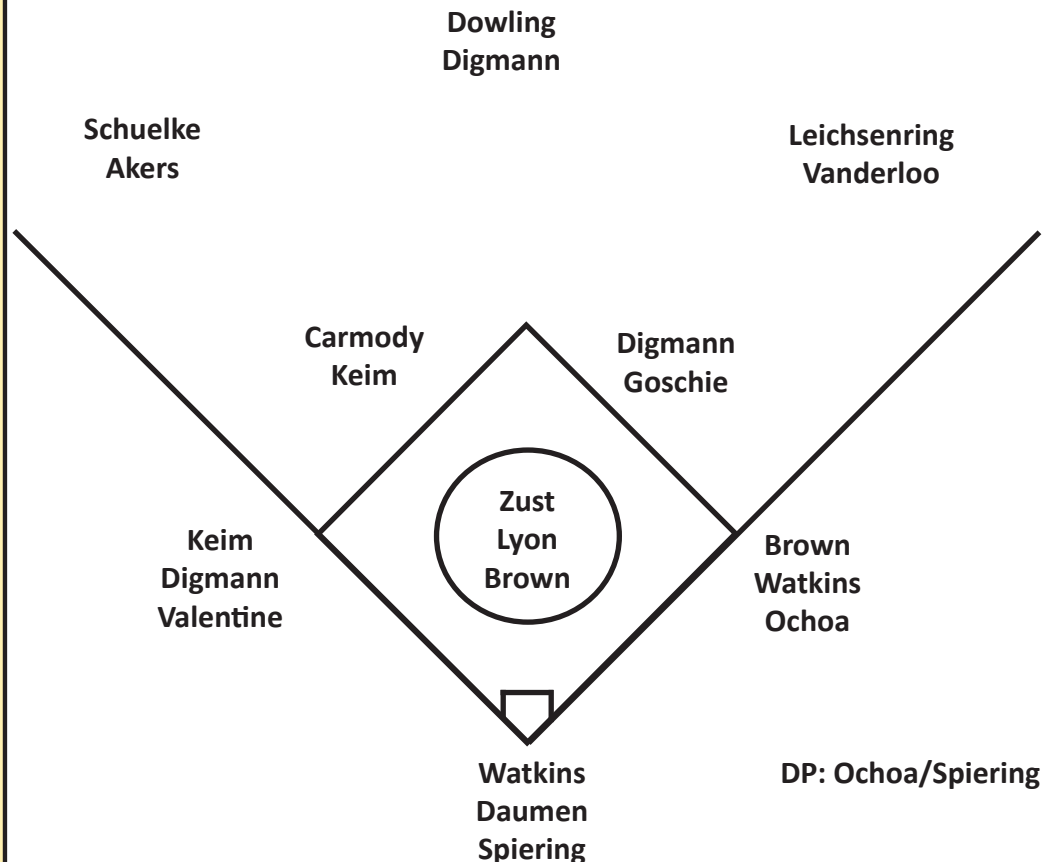

Iowa Softball By the Numbers

Iowa Team Highs

Longest Winning Streak	4
Longest Losing Streak	4
Current Streak	Lost 3
Largest Margin of Victory	13
Largest Margin of Defeat	10
Most At-Bats	Georgia Tech (2/28), 39
Most Runs Scored	Wisconsin (4/14), 14
Most Hits	Georgia Tech (2/28), 15
Most RBI	three times, 10
Most Doubles	Indiana (4/3), 4
Most Triples	nine times, 1
Most Home Runs	South Dakota (3/21), 3
Most Stolen Bases	twice, 5
Most Strikeouts (pitchers)	South Dakota (3/21), 10
Most Errors	Iowa State (3/31), 4
Most Runs Allowed	Maryland (2/27), 11
Most Hits Allowed	Penn State (4/25), 13
Most Walks Allowed	twice, 8

Iowa's Individual Team Batting Leaders

Batting Avg.	Digmann, .352
Games Played	seven players, 40
Games Started	four players, 40
At Bats	Digmann, 128
Runs	Carmody, 23
Hits	Digmann, 45
Doubles	Watkins, 6

Triples	Watkins, 5
Home Runs	Carmody, 7
RBI	Brown, 27
Total Bases	Carmody, 69
Slugging Pct.	Watkins, .647
Walks	Brown 24
Hit by Pitch	Watkins, 9
Strikeouts	Schuelke, 36
On-Base Percentage	Watkins, .456
Sacrifice Flies	Brown, 3
Sacrifice Hits	three players, 5
Stolen Bases	Digmann, 16
Stolen Base Attempts	Digmann, 18

Iowa's Individual Pitching Leaders

ERA	Zust, 2.36
Wins	Zust, 14
Appearances	Zust, 34
Games Started	Zust, 27
Complete Games	Zust, 16
Shutouts	Zust, 5
Saves	Zust, 1
Innings Pitched	Zust, 166
Strikeouts	Zust, 95
Opponent Batting Average	Zust, .244

Hawkeye Defensive Depth Chart