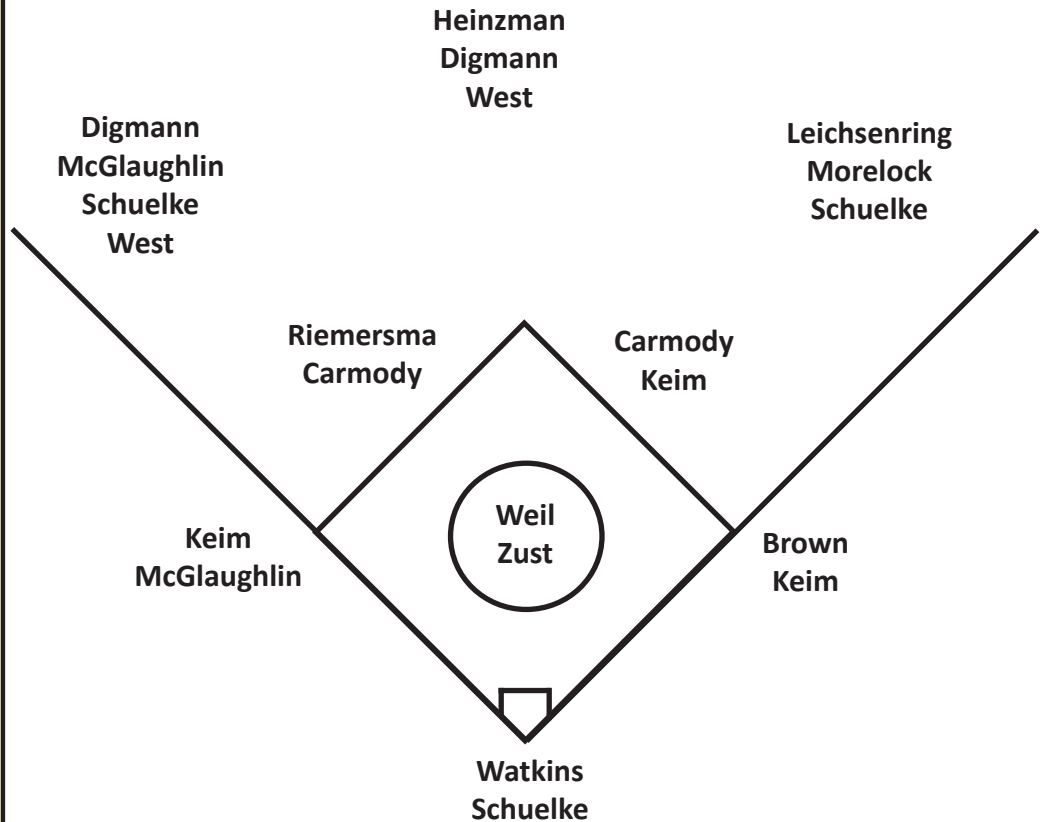

Home Runs	7 (Watkins)
RBI	41 (McGlaughlin)
Total Bases	78 (McGlaughlin)
Slugging Pct.	.620 (Watkins)
Walks	18 (Brown)
Hit by Pitch	8 (Watkins)
Strikeouts	29 (Heinzman)
On-Base Percentage	.481 (Digmann)
Sacrifice Flies	2 (Keim)
Sacrifice Hits	10 (Leichsenring)
Stolen Bases	18 (West)
Stolen Base Attempts	21 (West)

Iowa's Individual Team Batting Leaders

Games Played	44 (six players)
Games Started	44 (Brown & Riemersma)
Batting Avg.	.372 (Digmann)
At Bats	137 (McGlaughlin)
Runs Scored	28 (Carmody)
Hits	48 (McGlaughlin & Carmody)
Doubles	10 (McGlaughlin & Brown)
Triples	2 (three players)

Iowa's Individual Pitching Leaders

ERA	1.16 (Weil)
Wins	17 (Weil)
Appearances	35 (Weil)
Games Started	24 (Weil)
Complete Games	19 (Weil)
Shutouts	10 (Weil)
Saves	3 (Weil)
Innings Pitched	174.1 (Weil)
Strikeouts	246 (Weil)
Opponent Batting Average	.132 (Weil)

Hawkeye Defensive Depth Chart