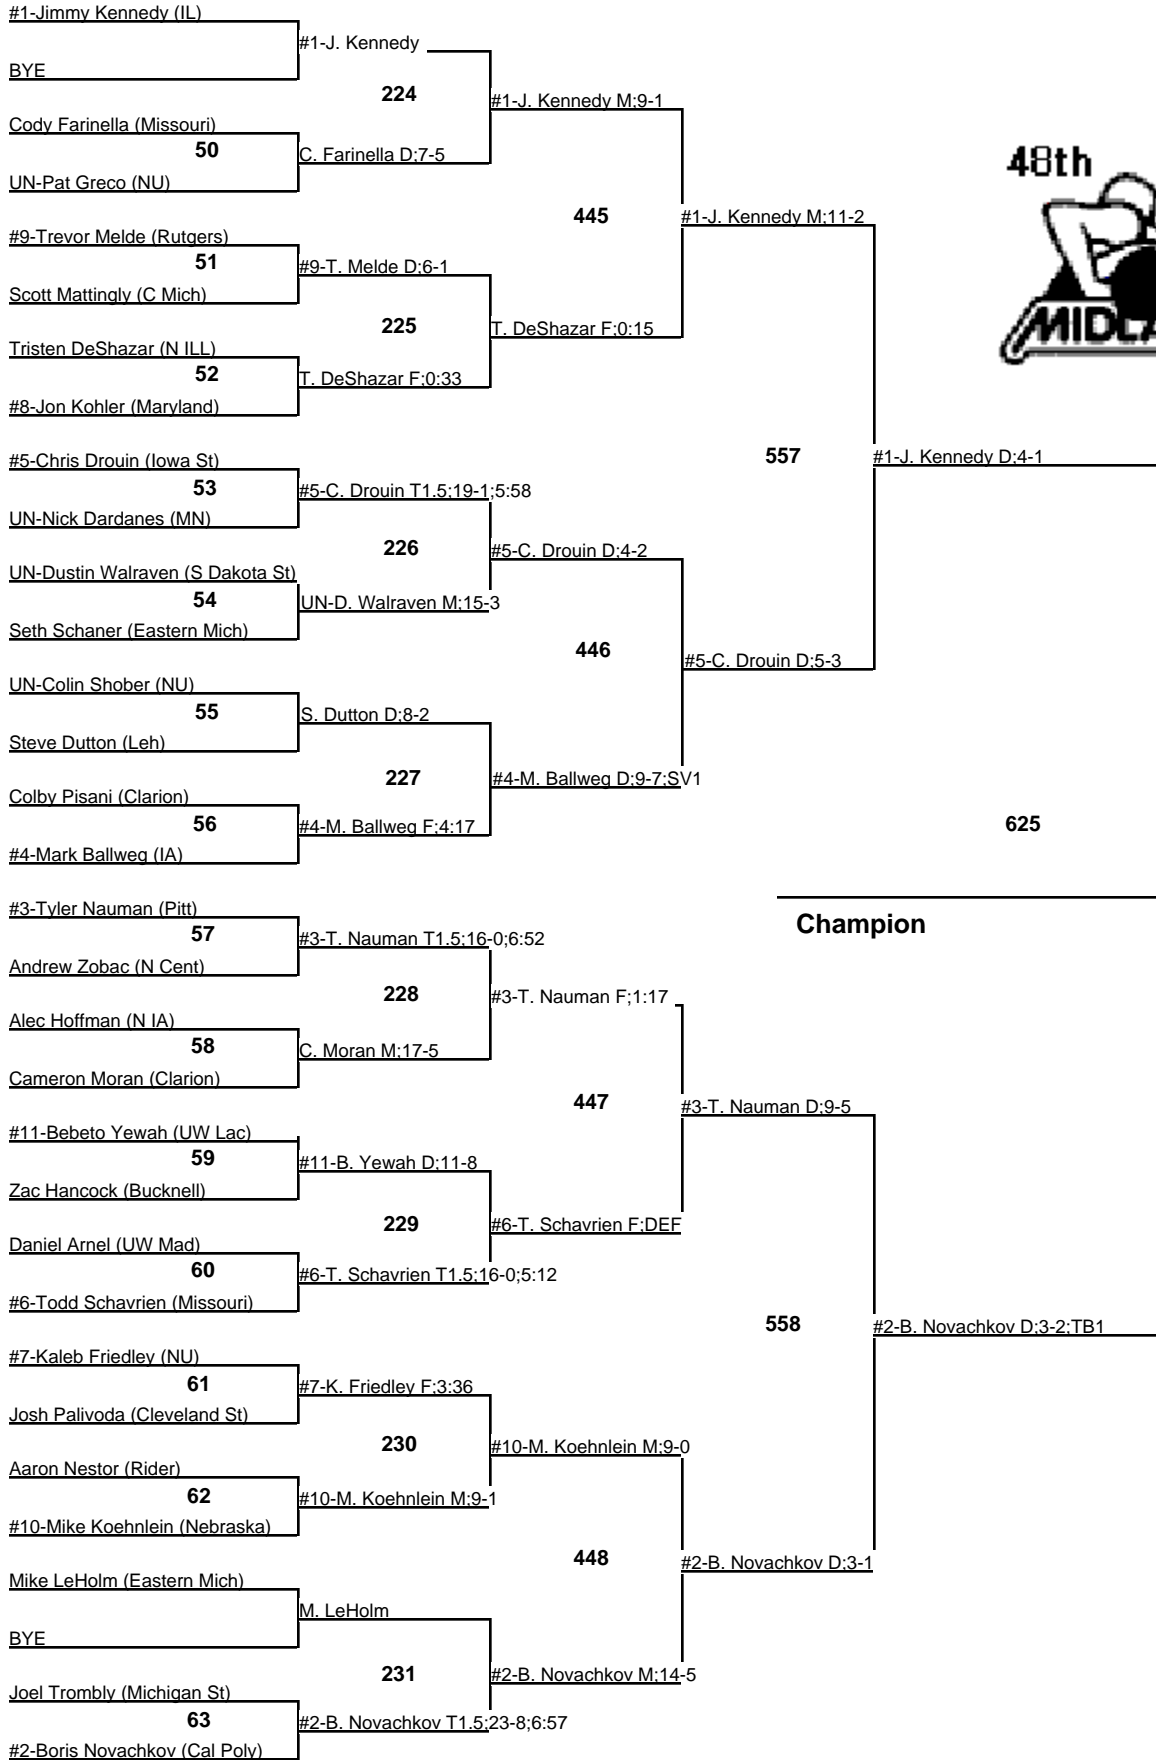

2010 Midlands

125
Championship
 29-30 December 2010

2010 Midlands

133
Championship
 29-30 December 2010

2010 Midlands

133

Wrestleback

29-30 December 2010

2010 Midlands

141
Championship
 29-30 December 2010

2010 Midlands

141

Wrestleback

29-30 December 2010

2010 Midlands

149
Championship
 29-30 December 2010