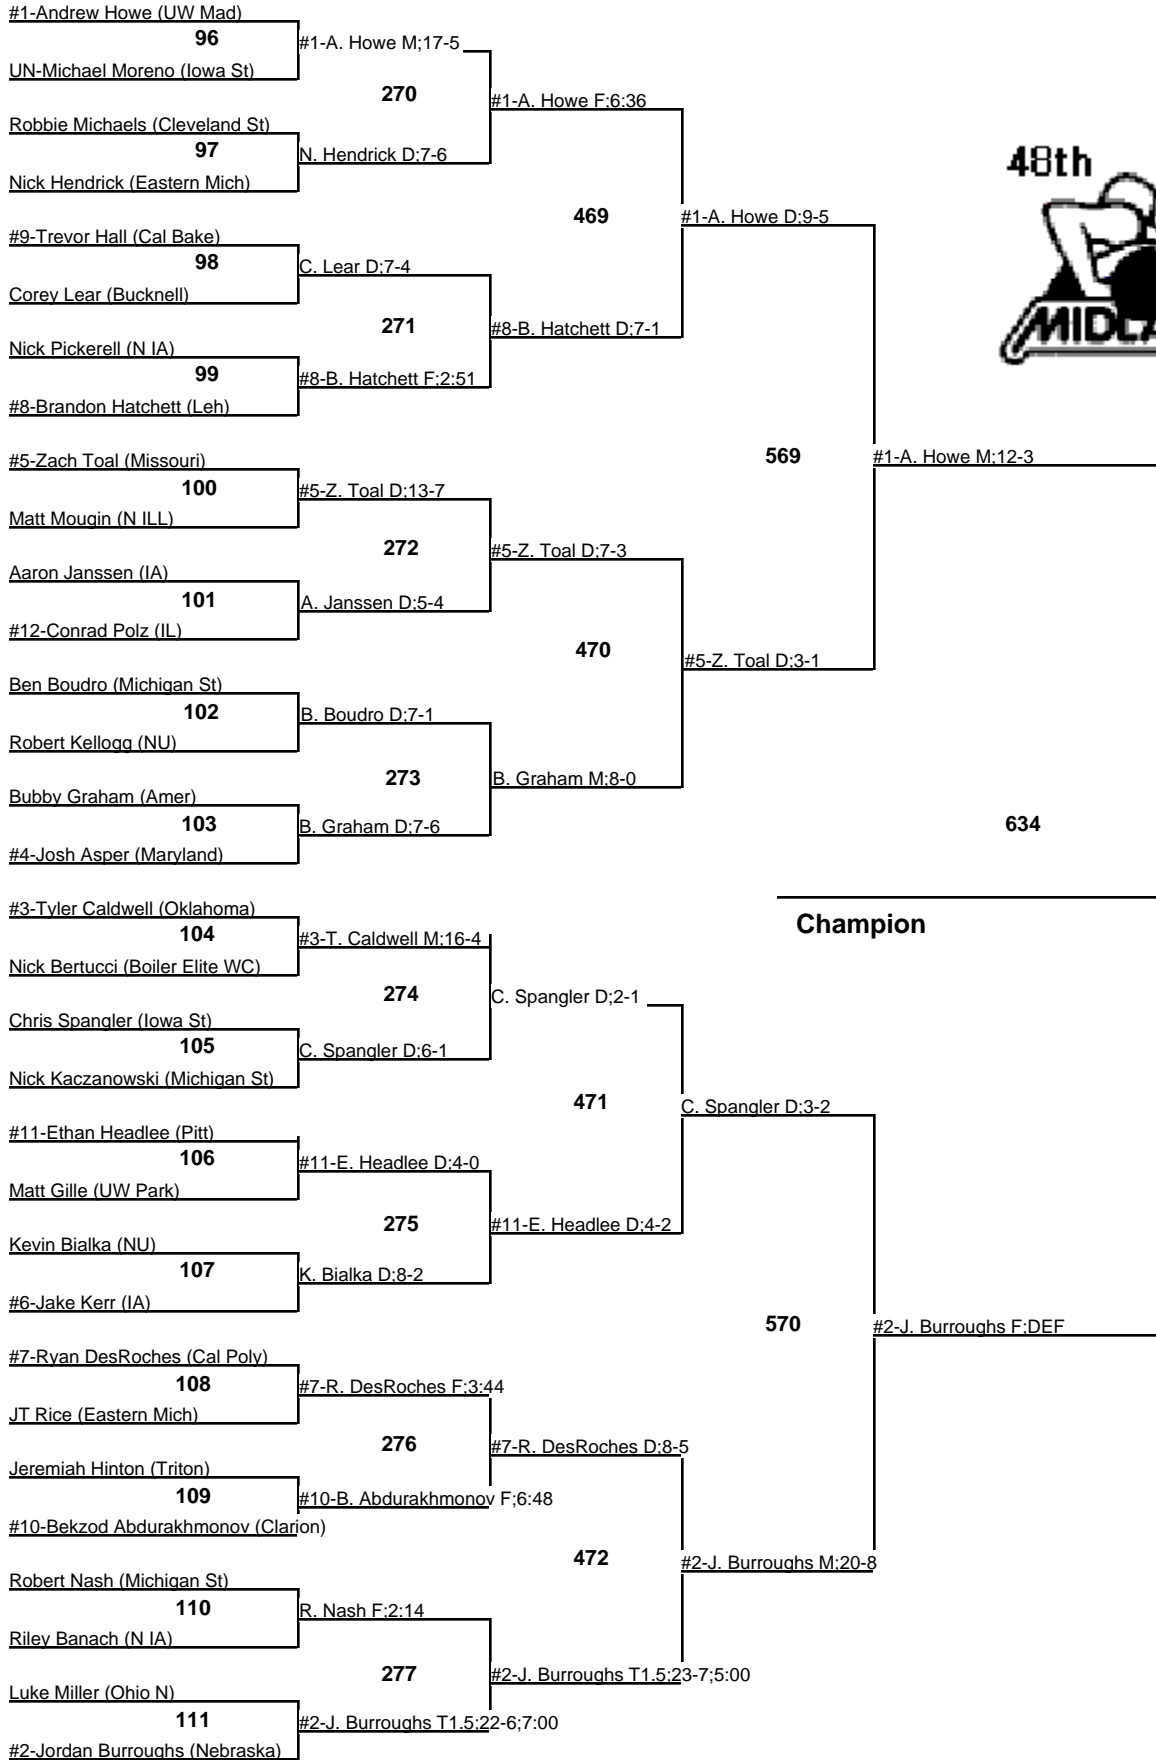

2010 Midlands

157

Wrestleback

29-30 December 2010

2010 Midlands

165
Championship
 29-30 December 2010

2010 Midlands

174