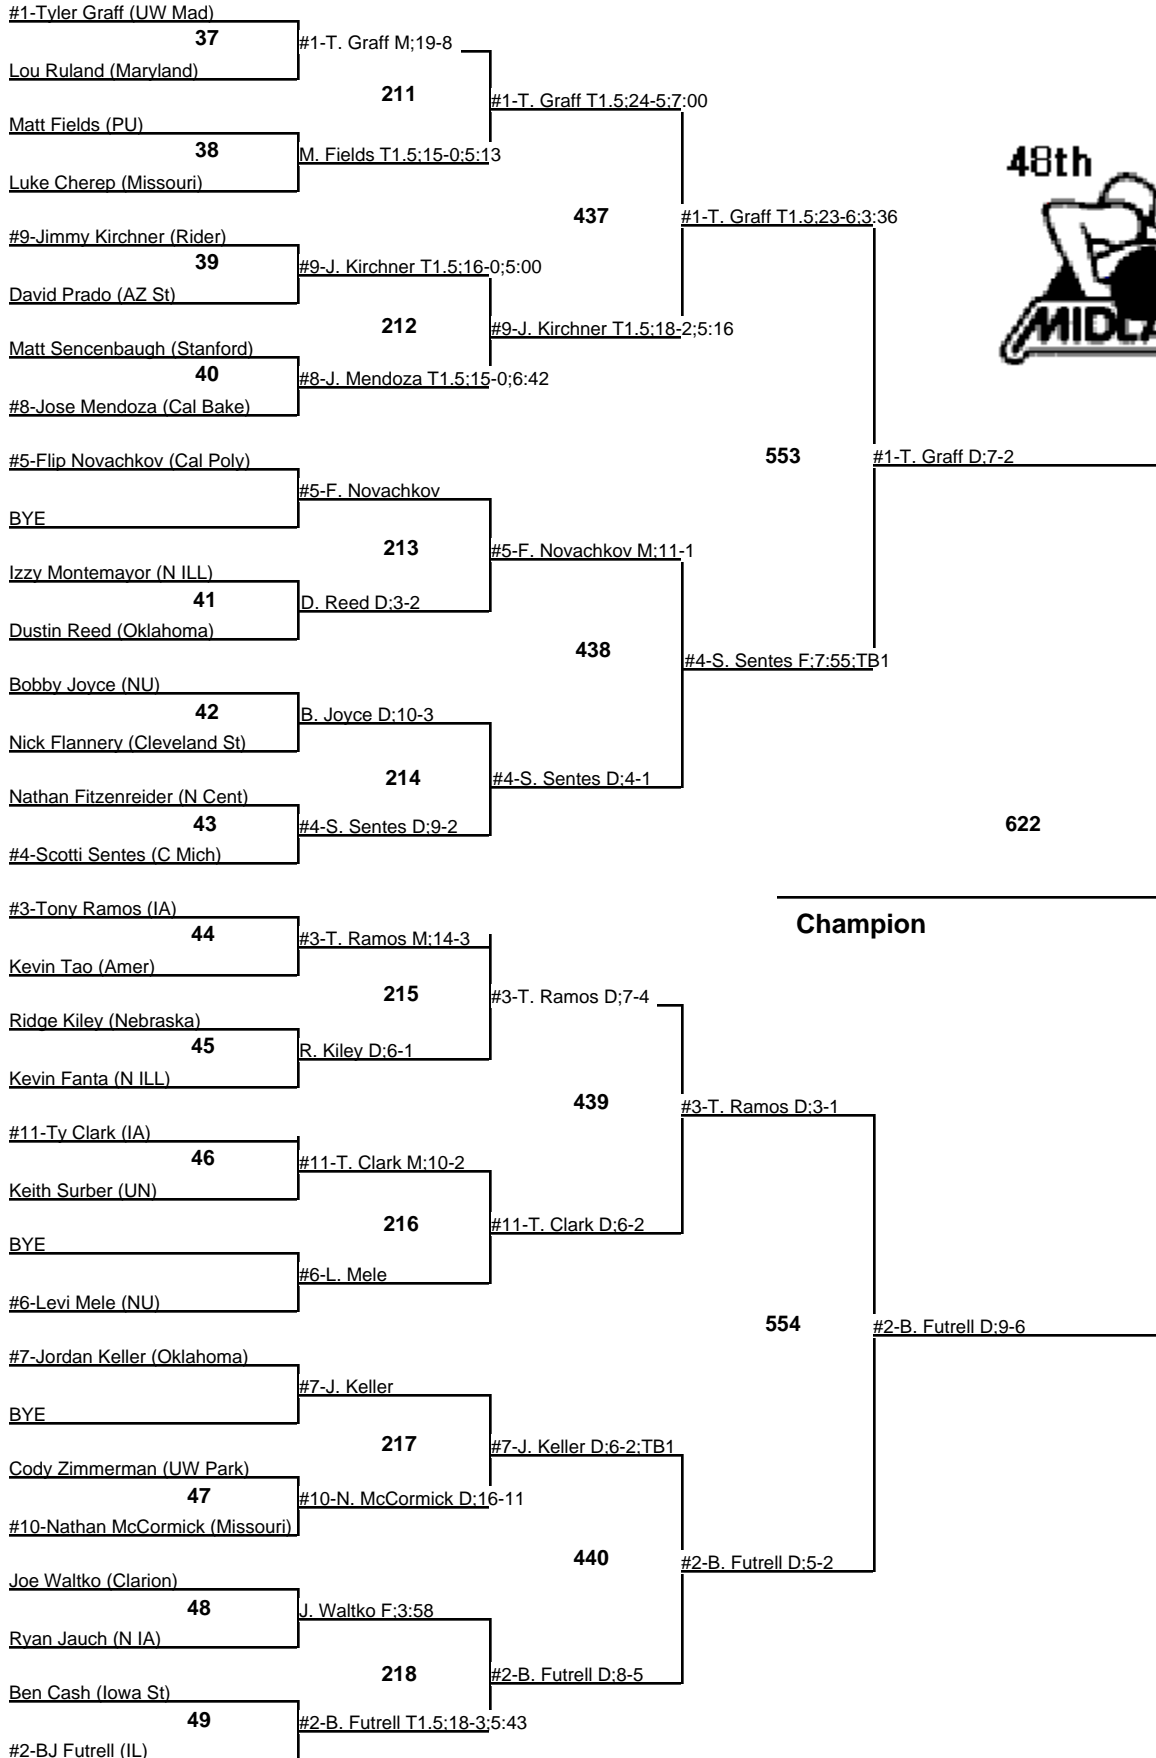

2010 Midlands

125
Championship
 29-30 December 2010

2010 Midlands

133
Championship
 29-30 December 2010

2010 Midlands

133

Wrestleback

29-30 December 2010

2010 Midlands

141
Championship
 29-30 December 2010

2010 Midlands

141

Wrestleback

29-30 December 2010

2010 Midlands

149
Championship
 29-30 December 2010