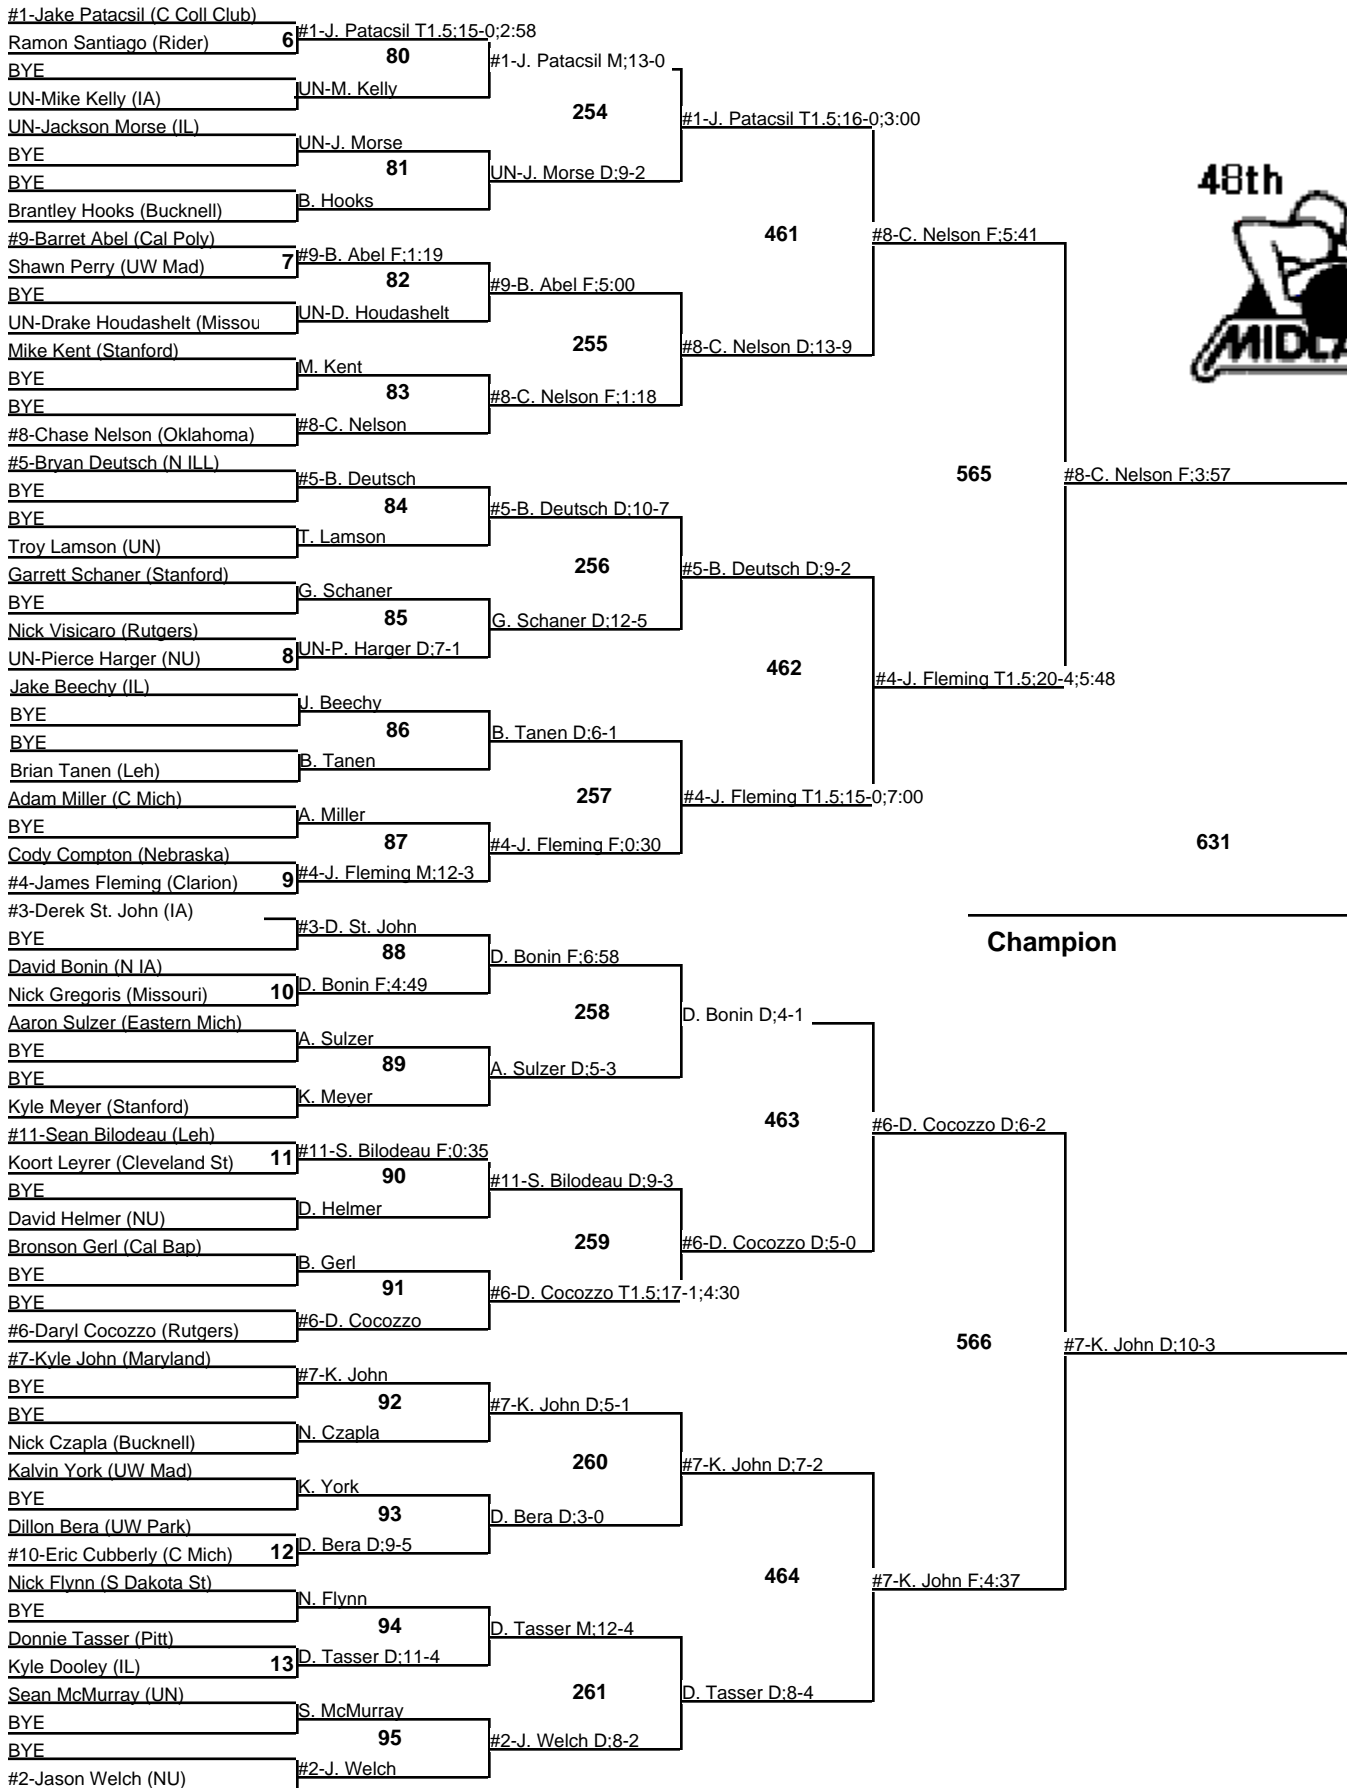

2010 Midlands

125
Championship
 29-30 December 2010

2010 Midlands

133
Championship
 29-30 December 2010

2010 Midlands

133

Wrestleback

29-30 December 2010

2010 Midlands

141
Championship
 29-30 December 2010

2010 Midlands

141

Wrestleback

29-30 December 2010

2010 Midlands

149
Championship
 29-30 December 2010

2010 Midlands

149

Wrestleback

29-30 December 2010

2010 Midlands

157

Championship

29-30 December 2010

2010 Midlands

157

Wrestleback

29-30 December 2010

2010 Midlands

165
Championship
 29-30 December 2010

2010 Midlands

174