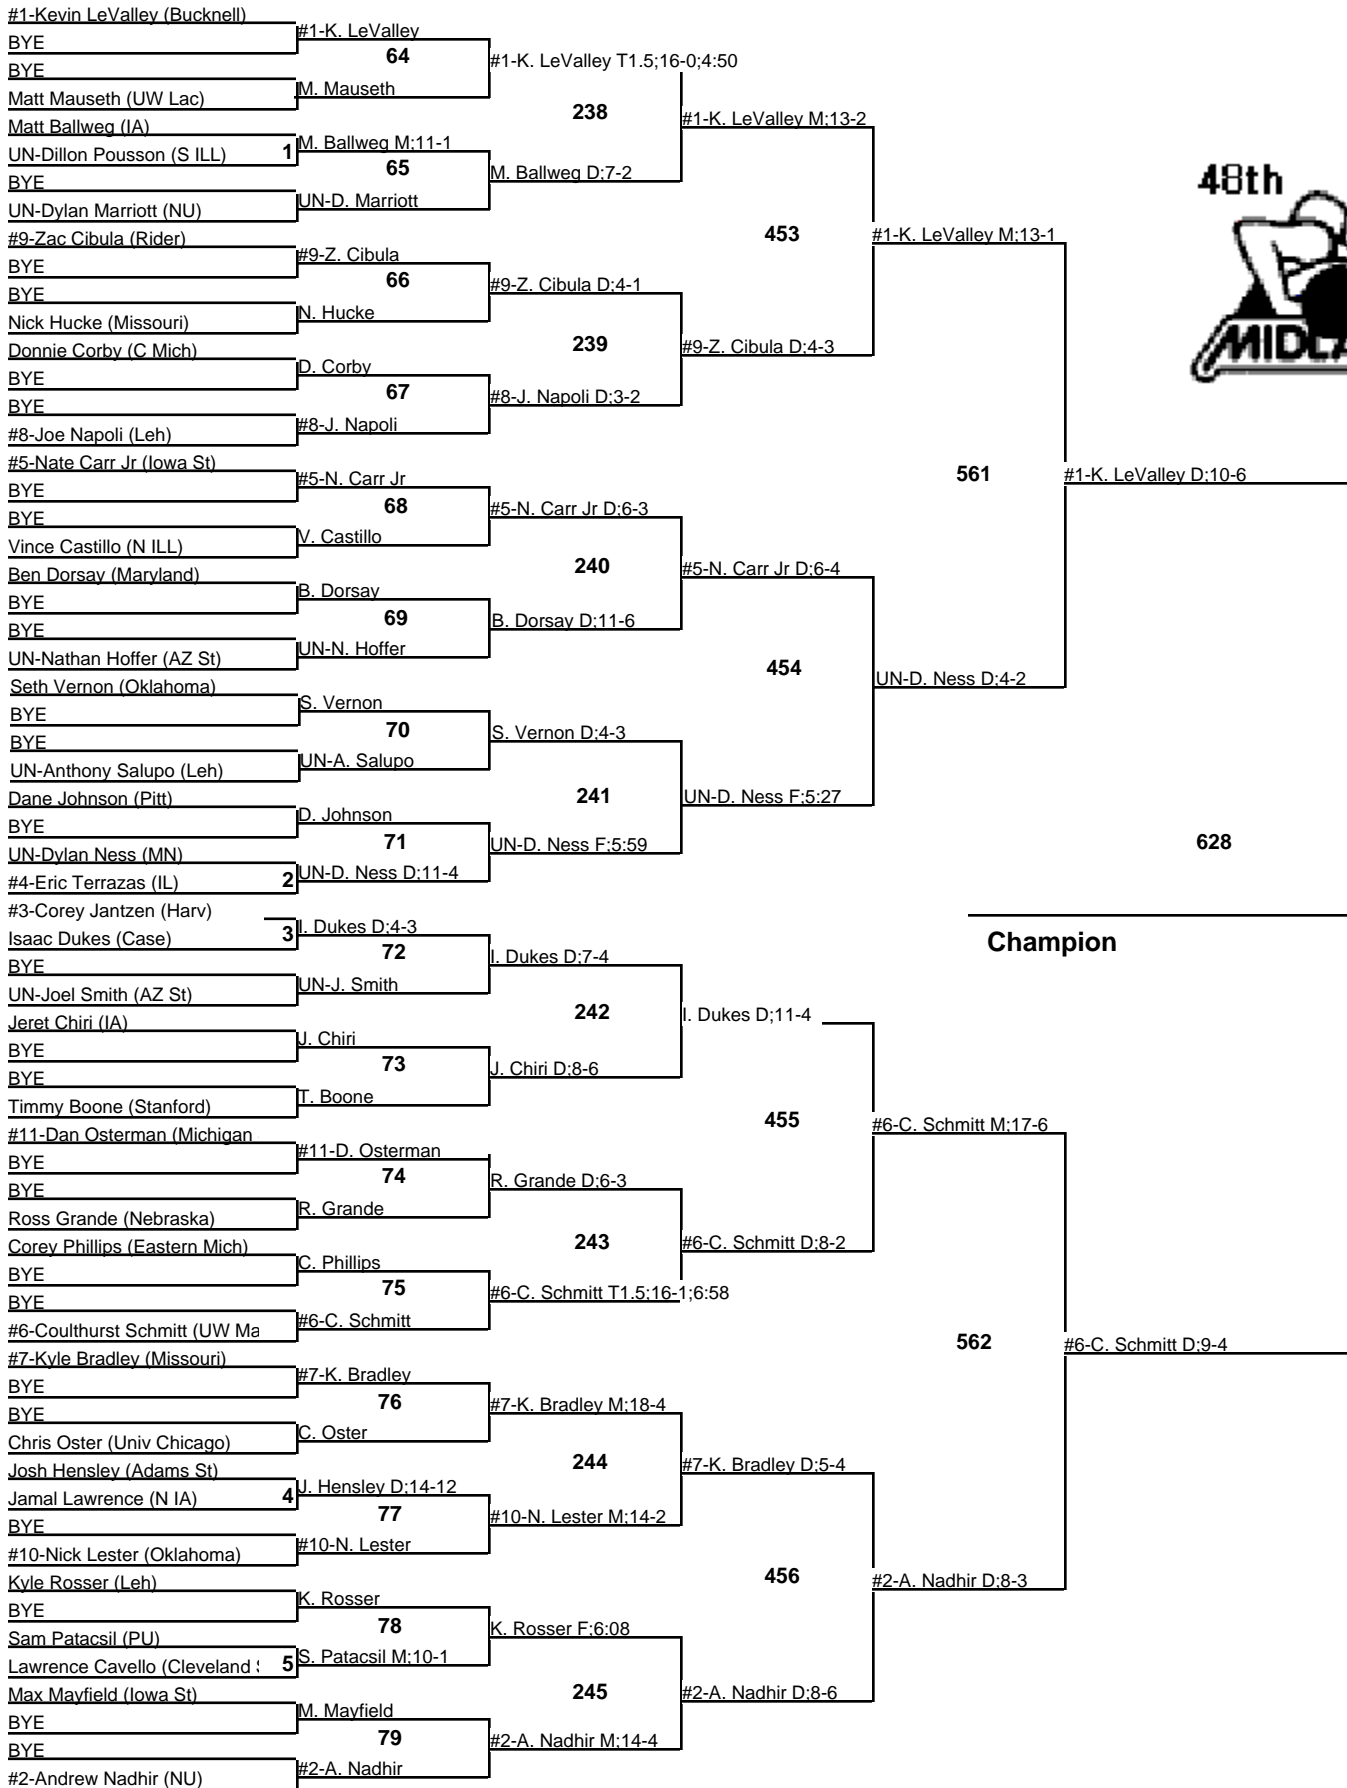

2010 Midlands

125
Championship
 29-30 December 2010

2010 Midlands

133
Championship
 29-30 December 2010

2010 Midlands

133

Wrestleback

29-30 December 2010

2010 Midlands

141
Championship
 29-30 December 2010

2010 Midlands

141

Wrestleback

29-30 December 2010

2010 Midlands

149
Championship
 29-30 December 2010

2010 Midlands

149

Wrestleback

29-30 December 2010

2010 Midlands

157

Championship

29-30 December 2010