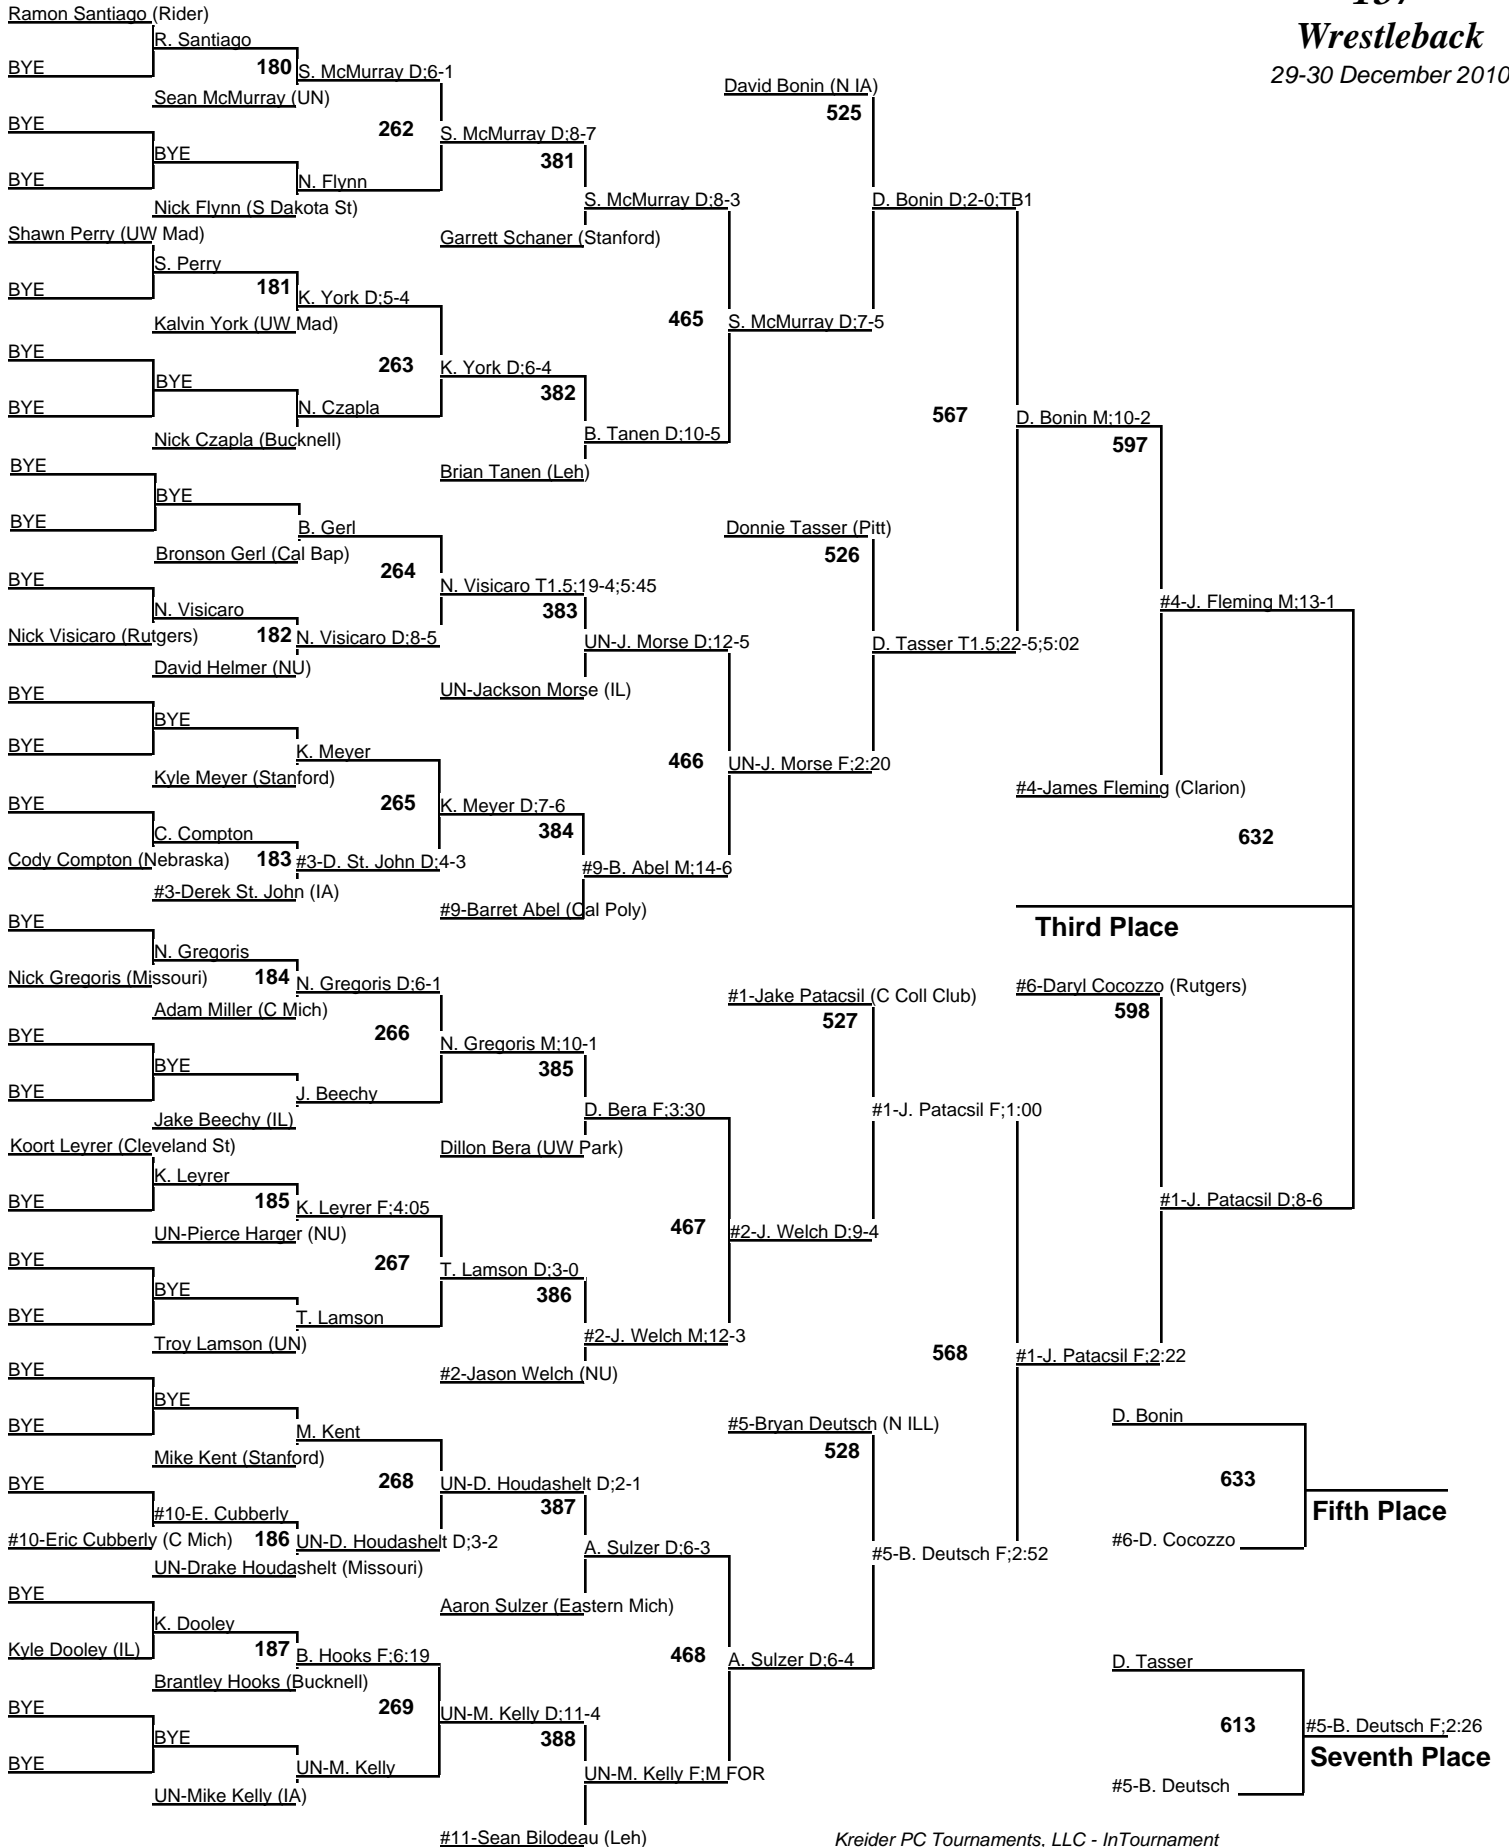

2010 Midlands

157

Wrestleback

29-30 December 2010