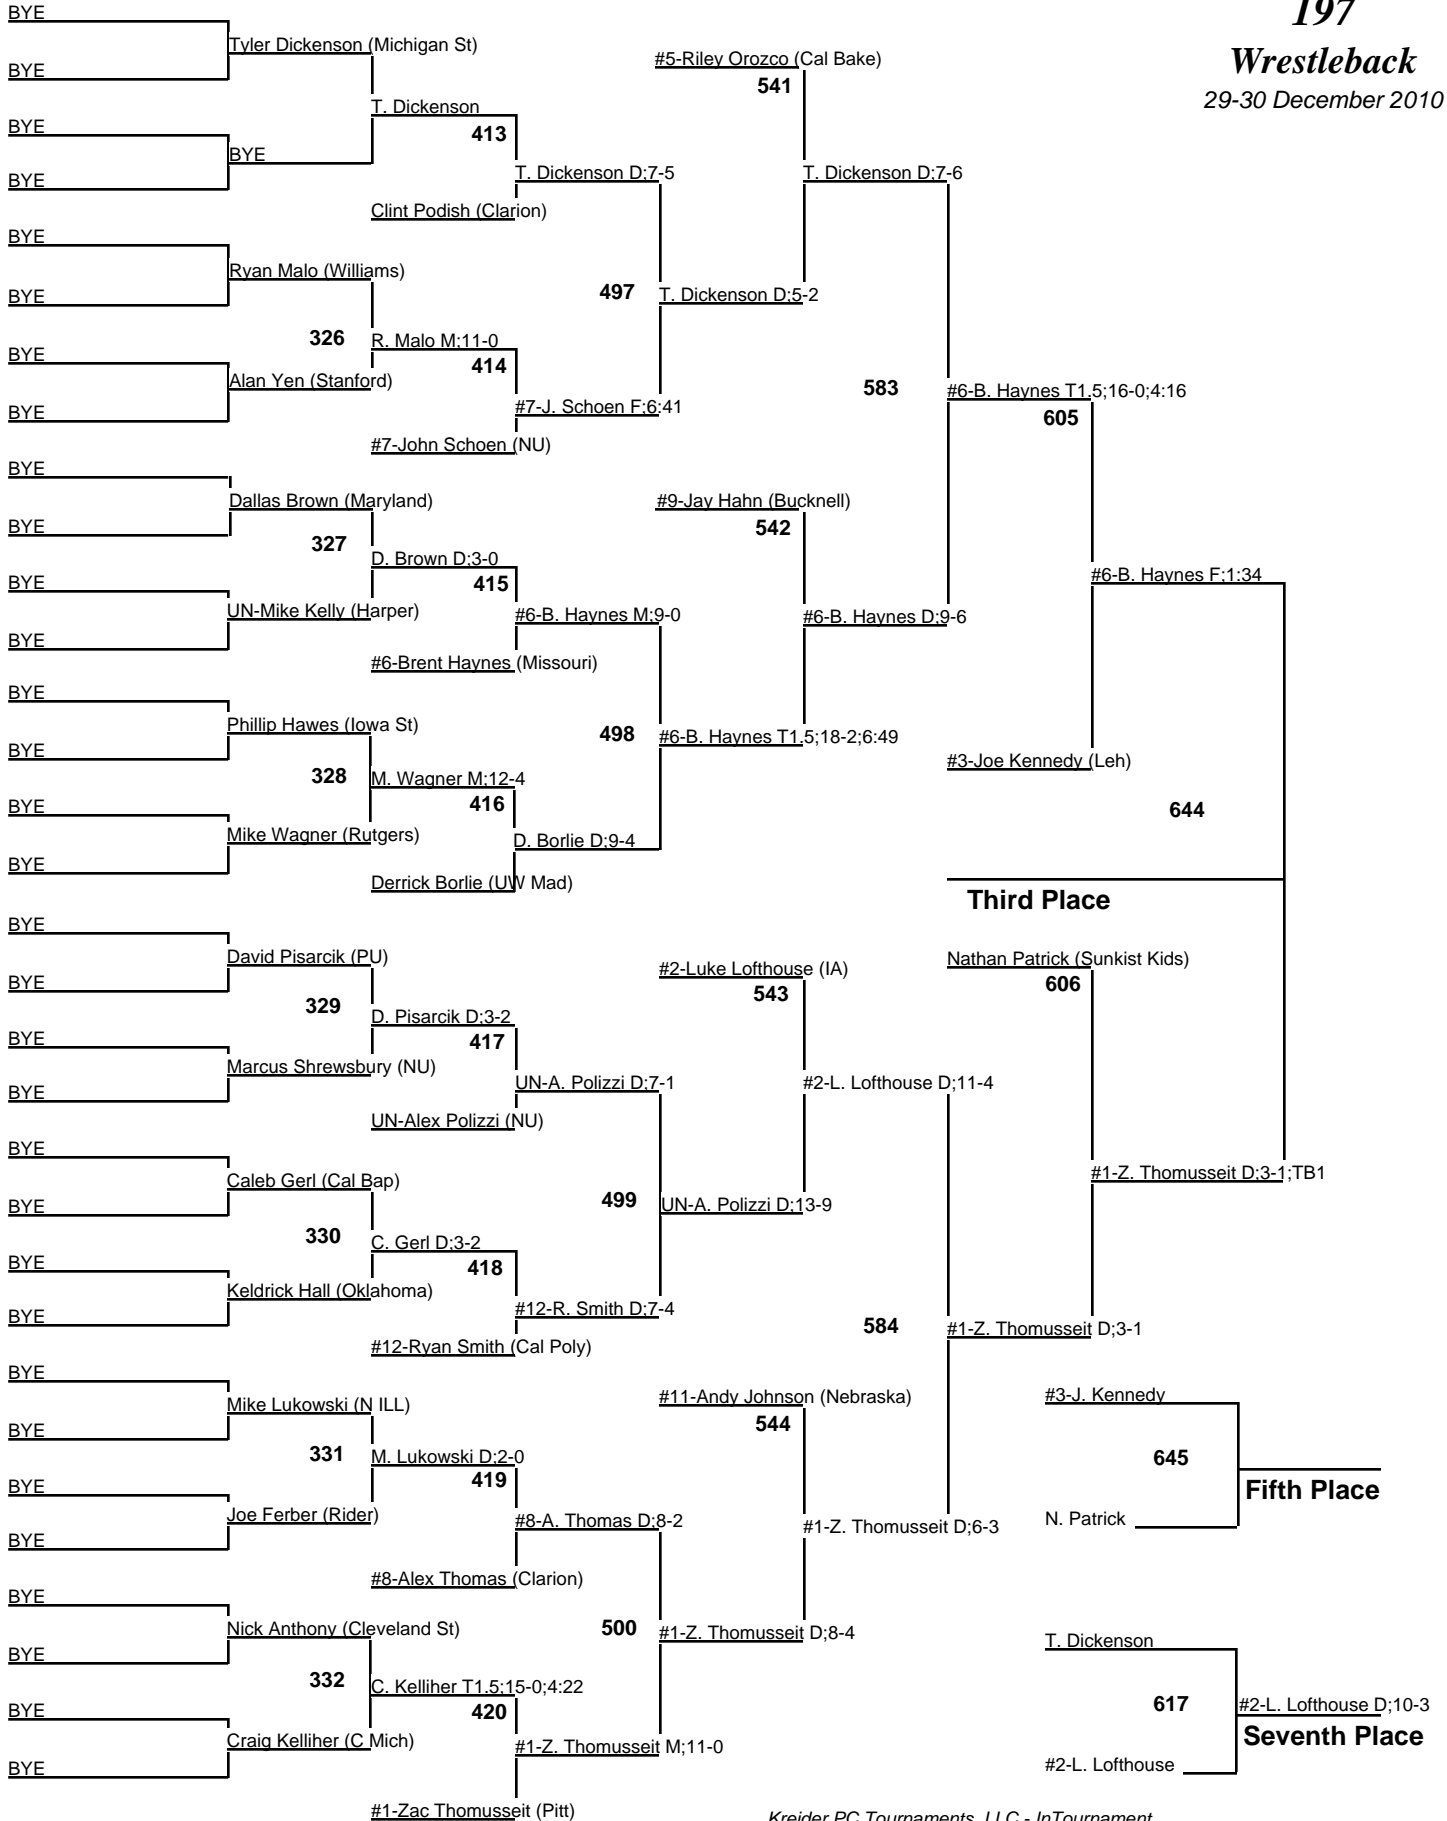

2010 Midlands

197

Wrestleback

29-30 December 2010