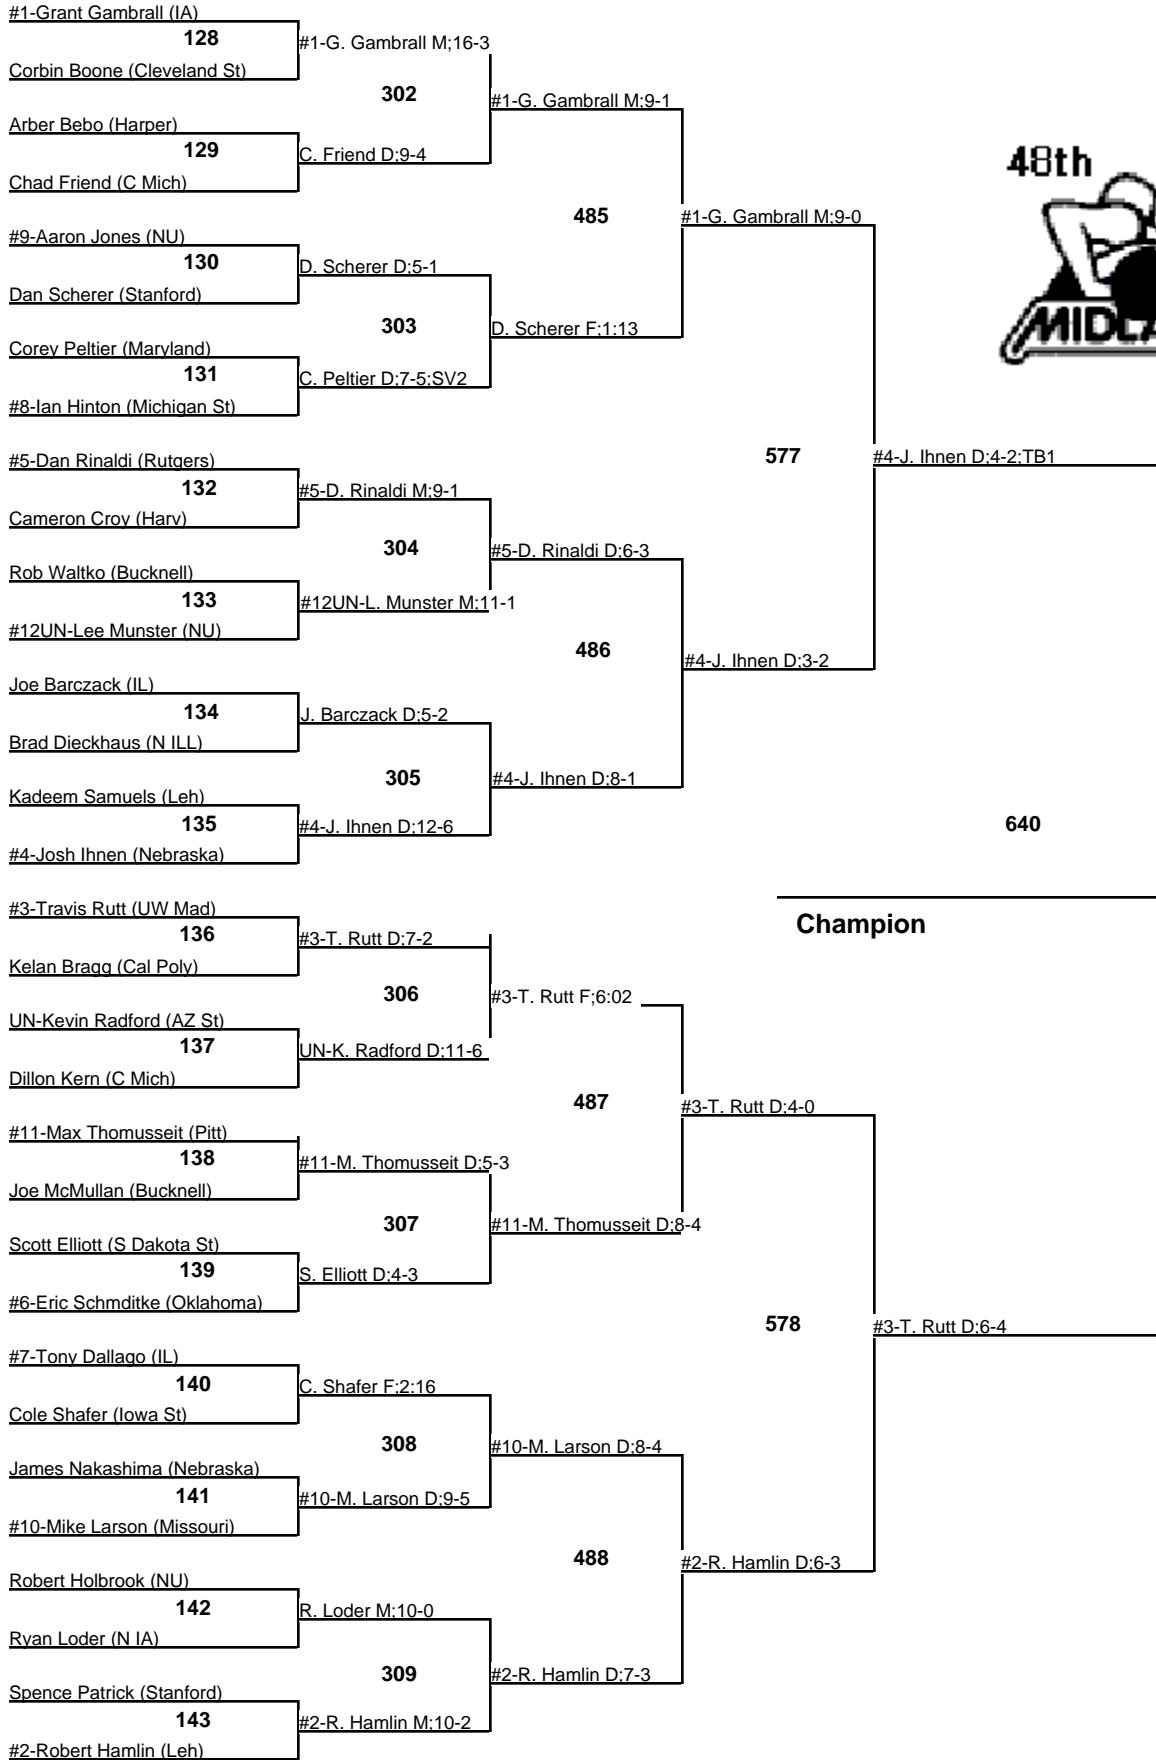

2010 Midlands

184
Championship
29-30 December 2010