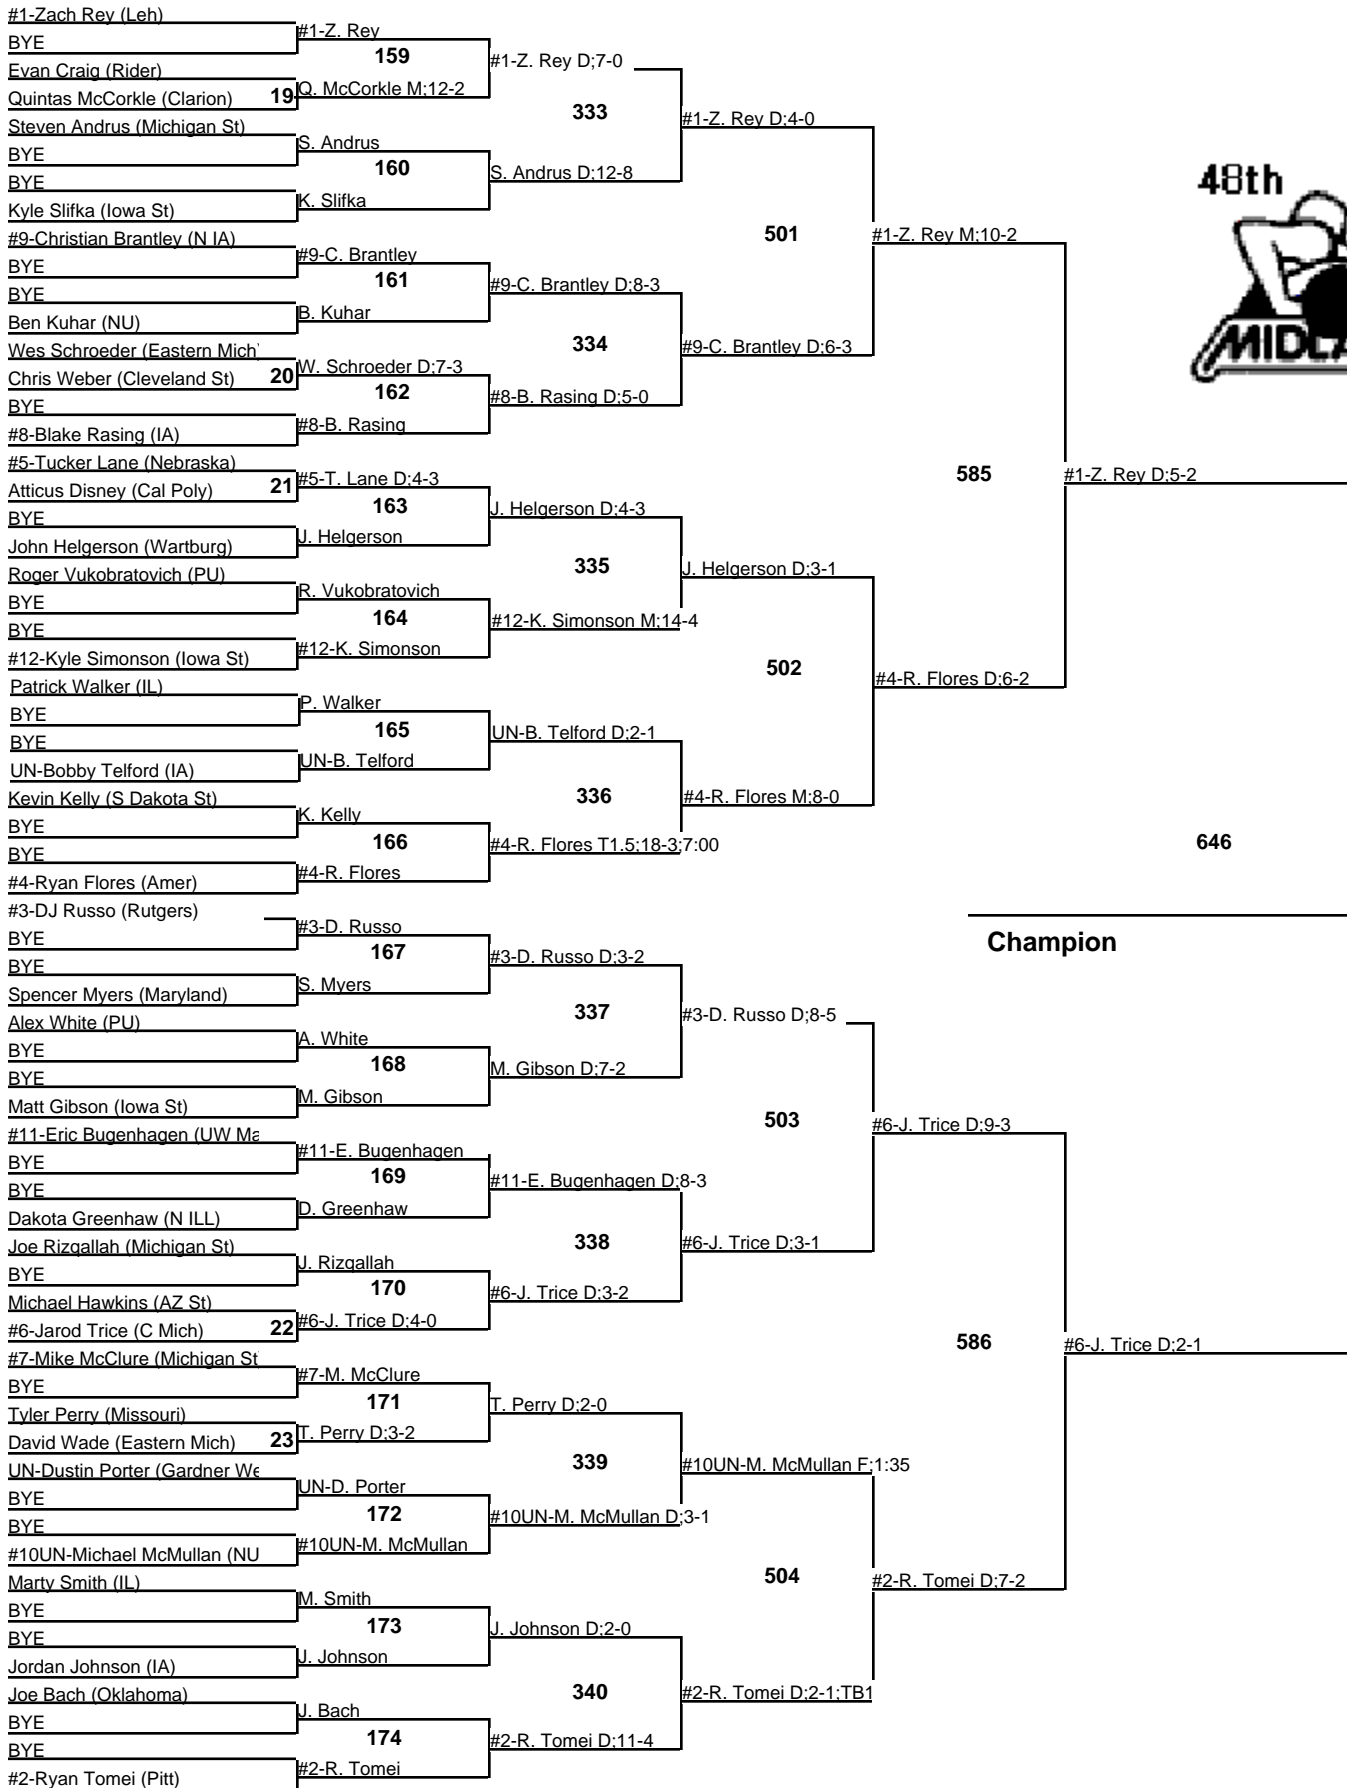

2010 Midlands

285

Championship

29-30 December 2010