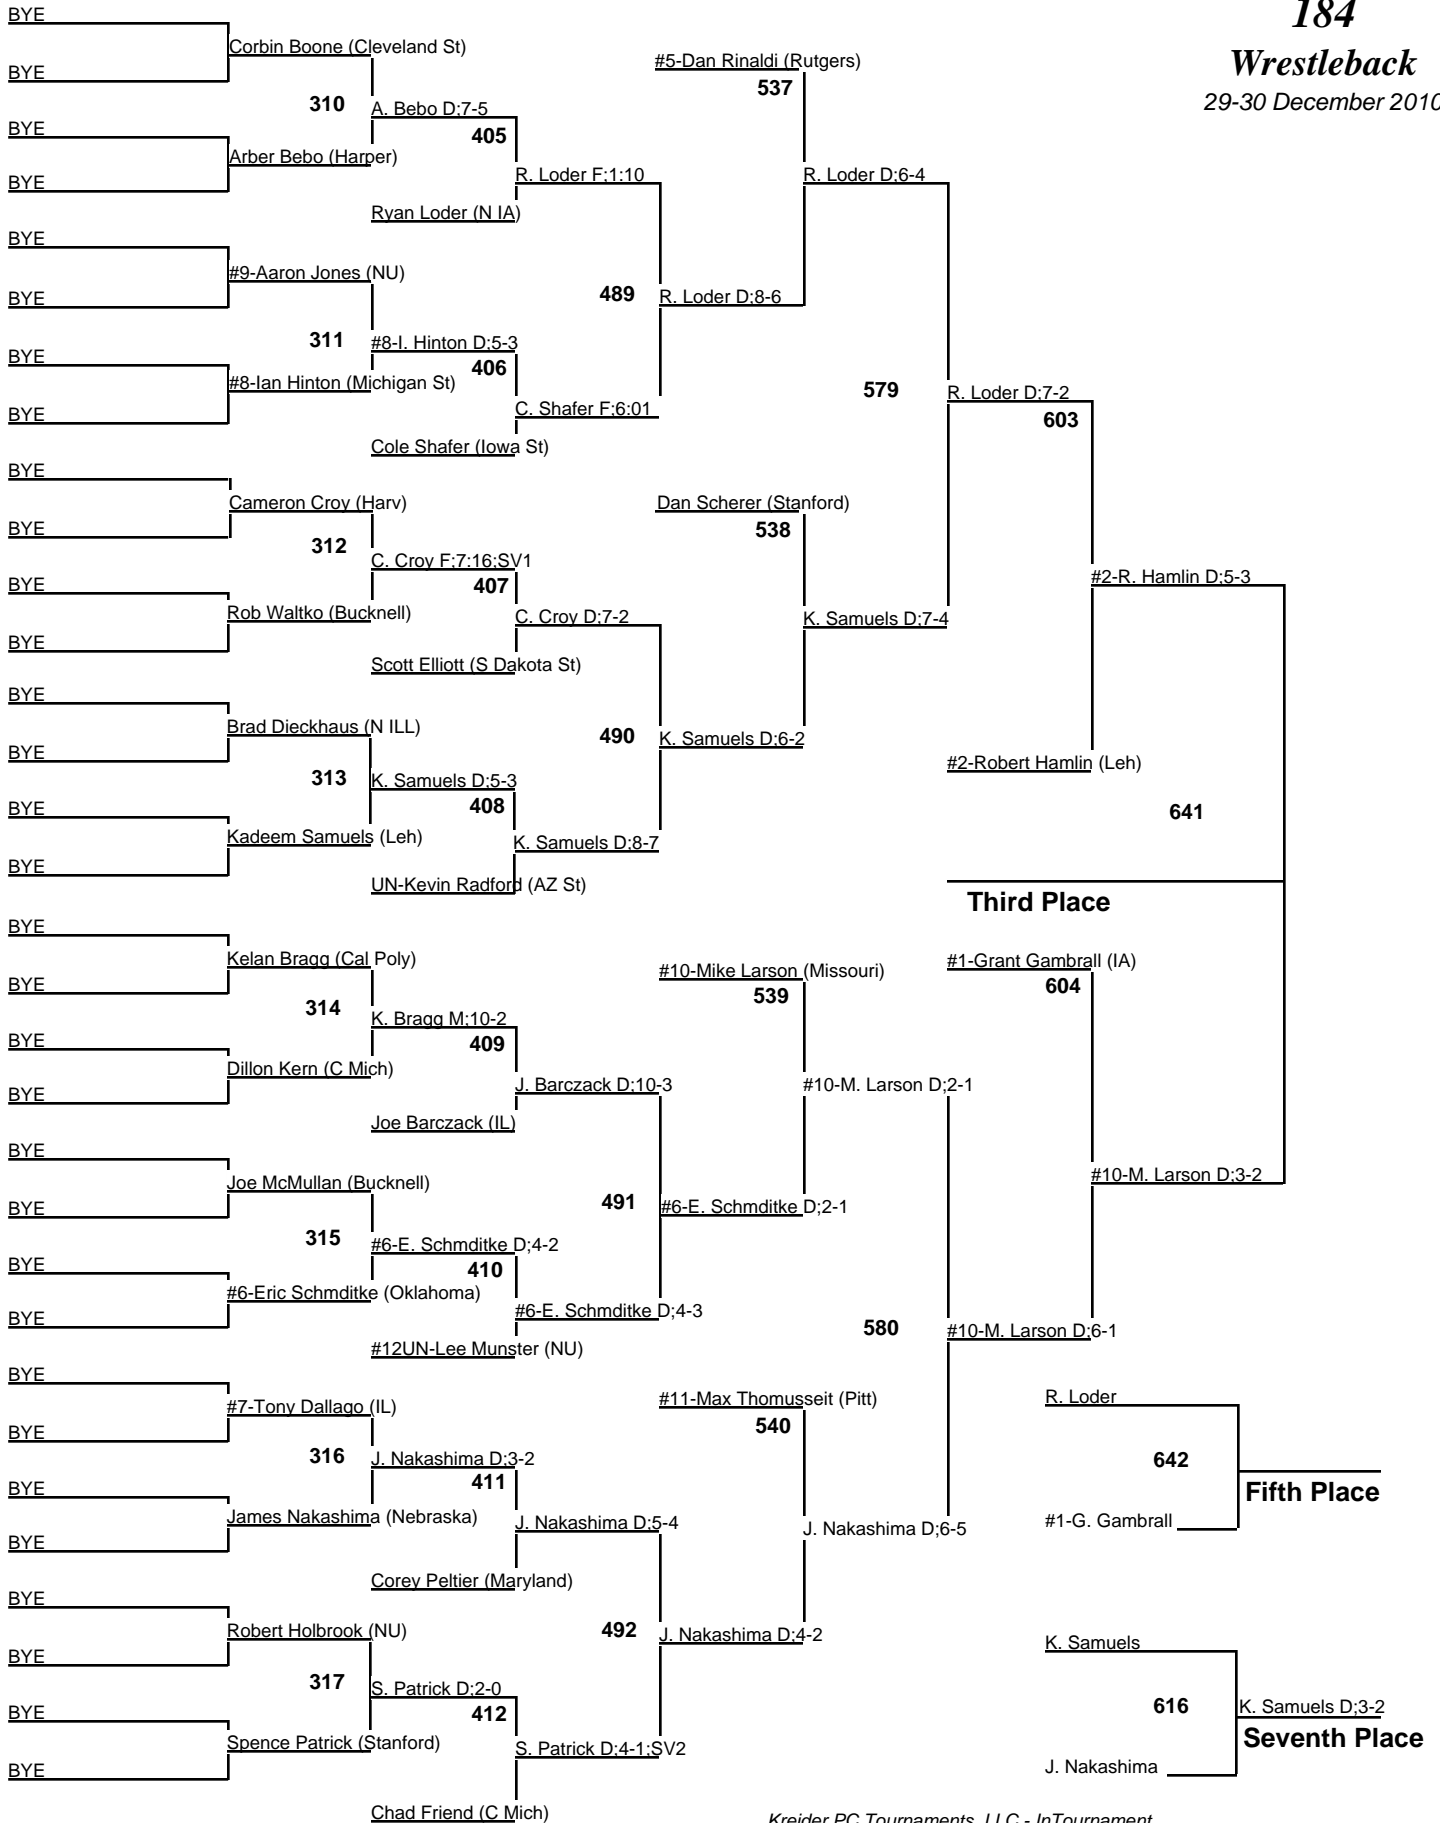

2010 Midlands

184

Wrestleback

29-30 December 2010