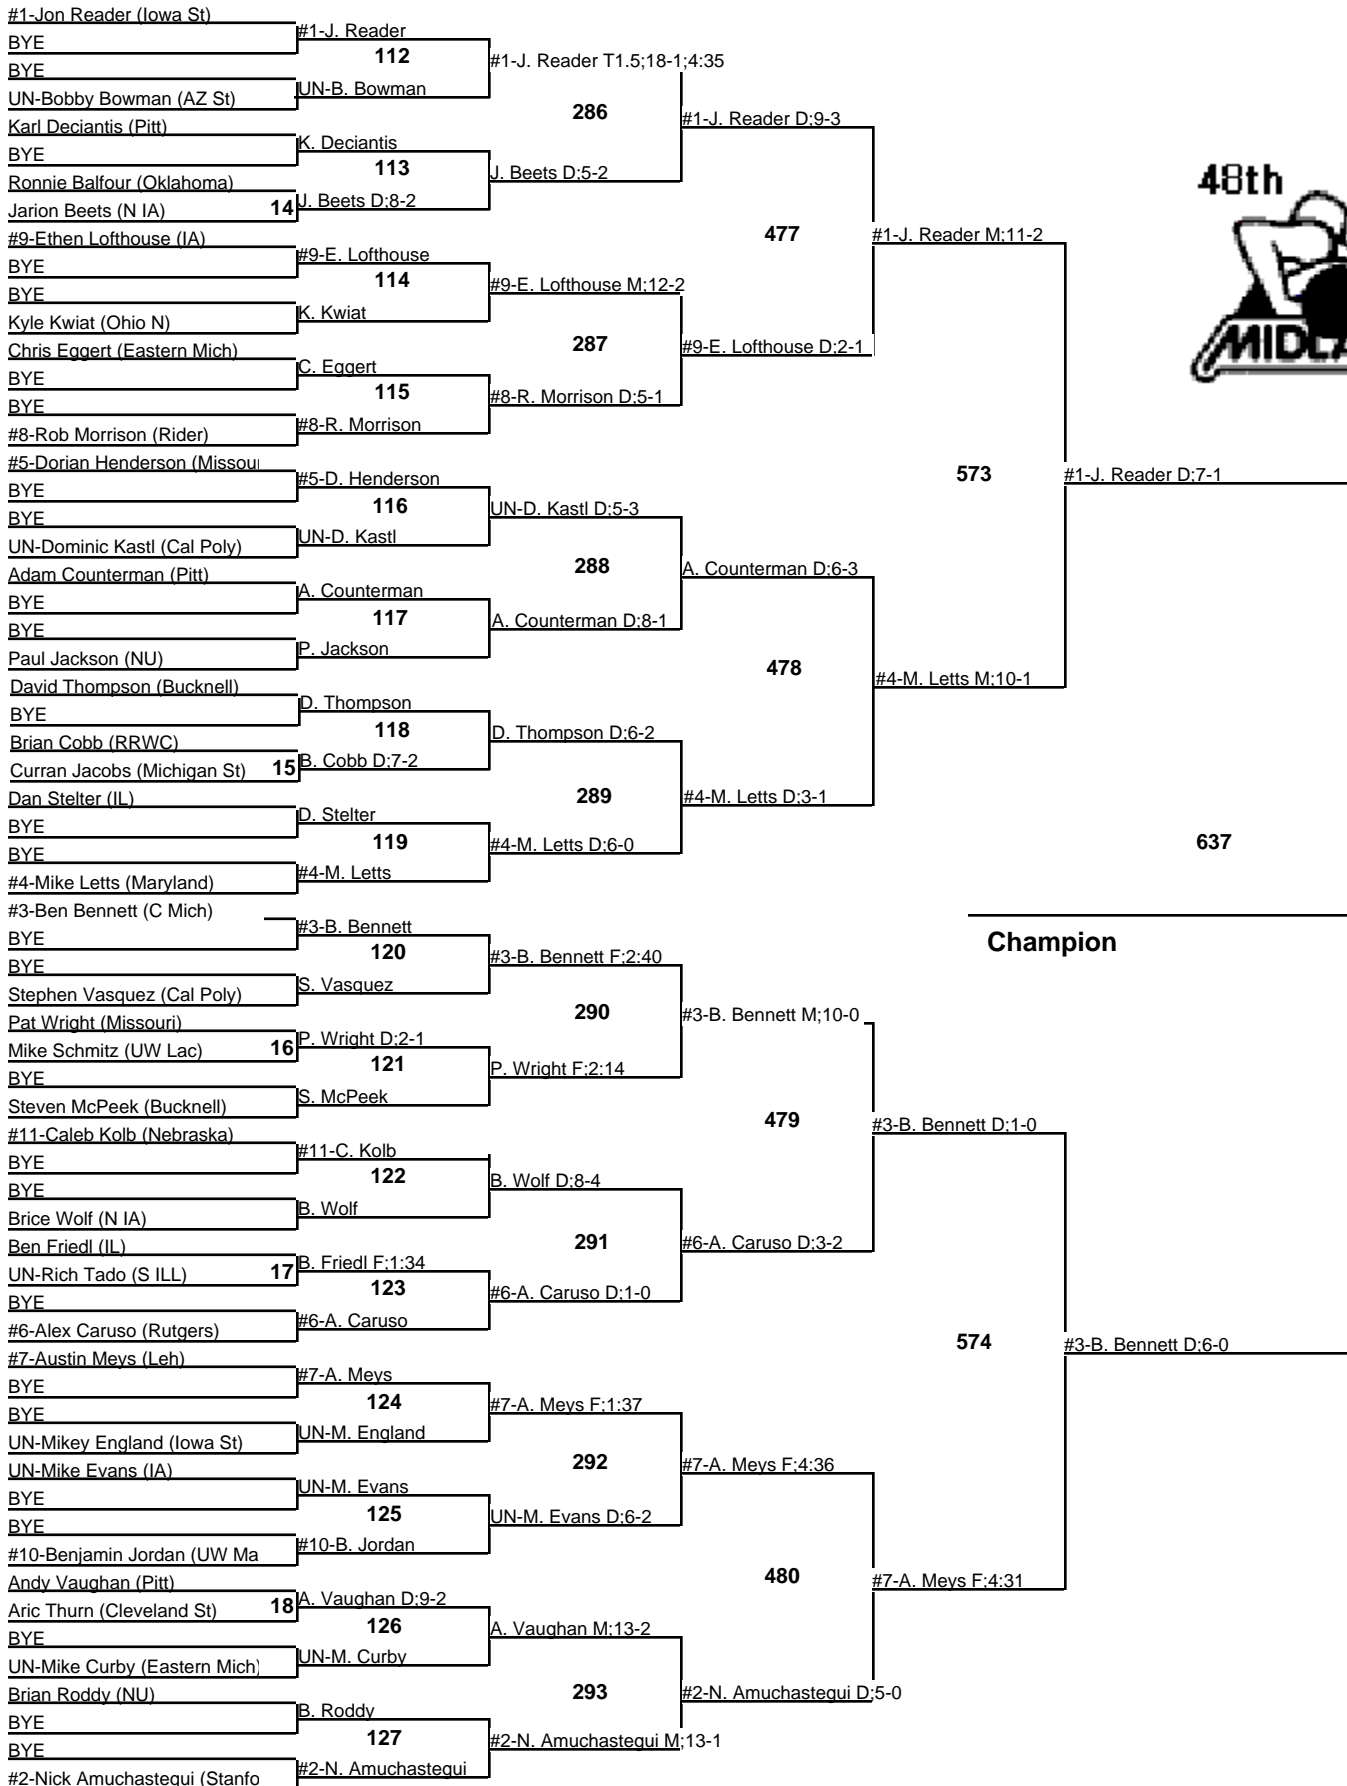

2010 Midlands

174

Championship

29-30 December 2010