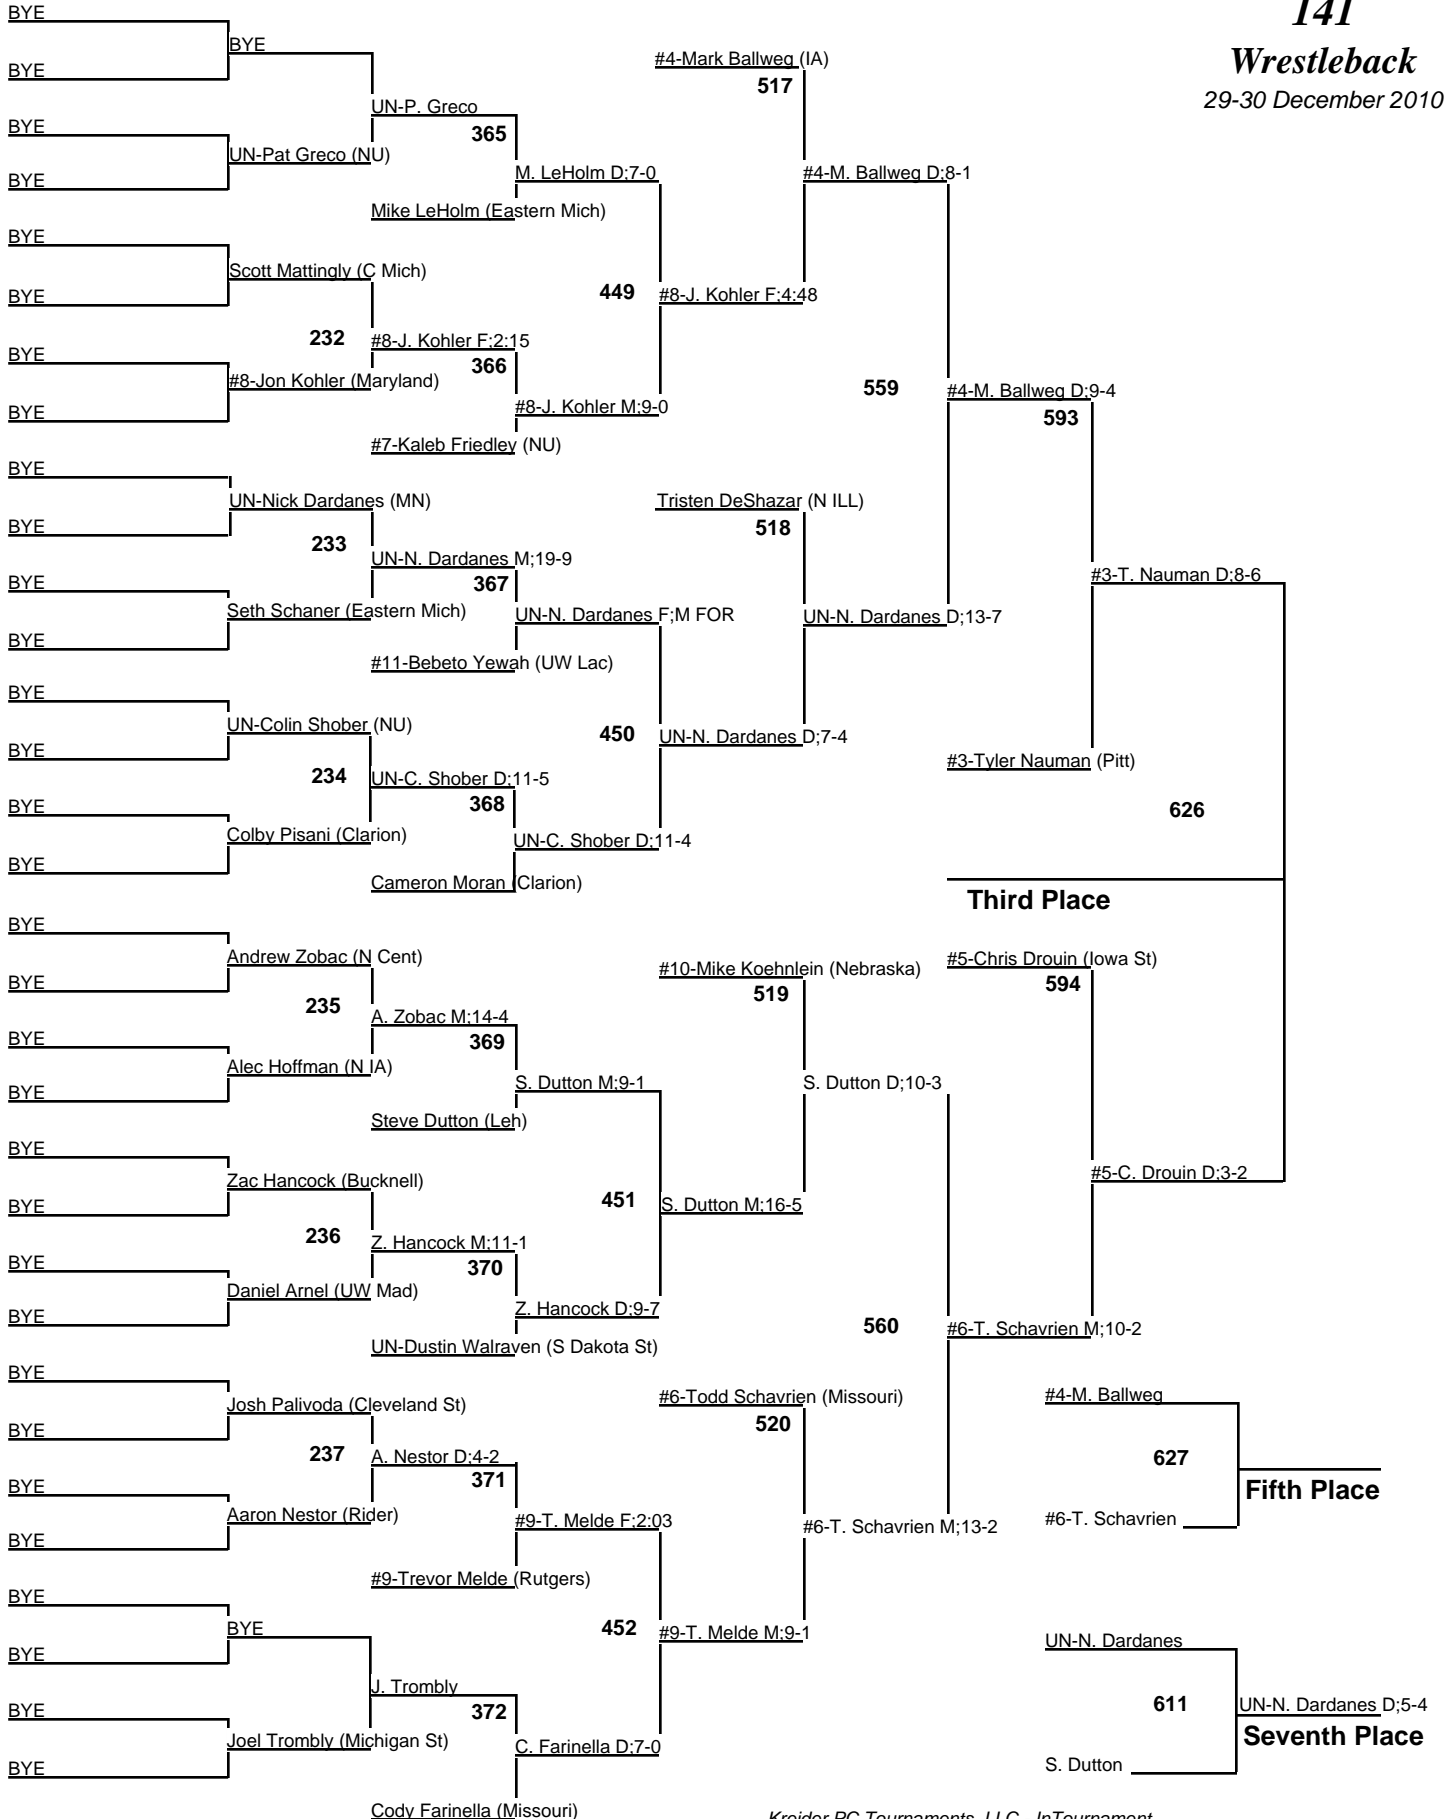

2010 Midlands

125
Championship
 29-30 December 2010

2010 Midlands

133
Championship
 29-30 December 2010

2010 Midlands

133

Wrestleback

29-30 December 2010

2010 Midlands

141
Championship
 29-30 December 2010

2010 Midlands

141

Wrestleback

29-30 December 2010

2010 Midlands

149
Championship
 29-30 December 2010

2010 Midlands

149

Wrestleback

29-30 December 2010

2010 Midlands

157

Championship

29-30 December 2010