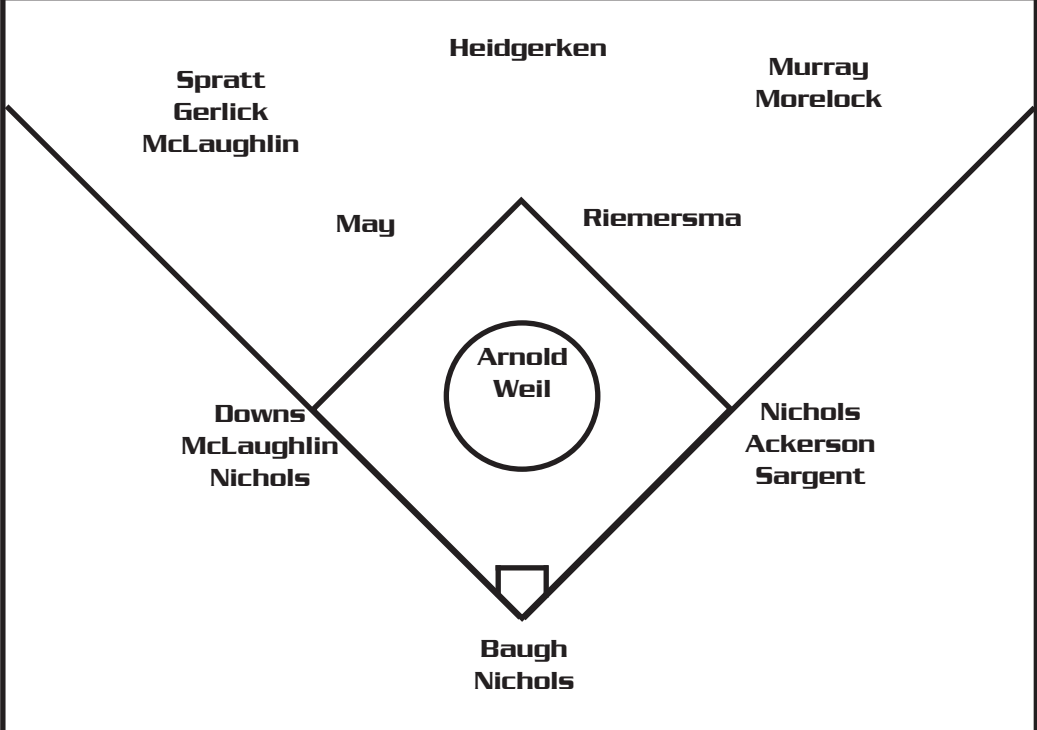

- **1 EMILY NICHOLS**
- **2 SUMMER DOWNS**
- **3 ALI ARNOLD**
- **4 QUINN MORELOCK**
- **5 JENNA SPRATT**
- **6 RACHEL WEST**
- **7 BRITTANY WEIL**
- **8 ERIN RIEMERSMA**
- **9 LINDSEY EMERY**
- **10 STACY MAY**
- **11 MINDY HEIDGERKEN**
- **12 COLLEEN MCGLAUGHLIN**
- **13 SAMI BAUGH**
- **14 BRANDI SARGENT**
- **15 CALLIE ADREON**
- **17 KYLIE MURRAY**
- **22 EMILY GERLICK**
- **24 STEPH ACKERSON**

HEAD COACH
GAYLE BLEVINS

ASSOCIATE HEAD COACH
MICHELLE VENTURELLA

PITCHING COACH
AMANDA SCOTT