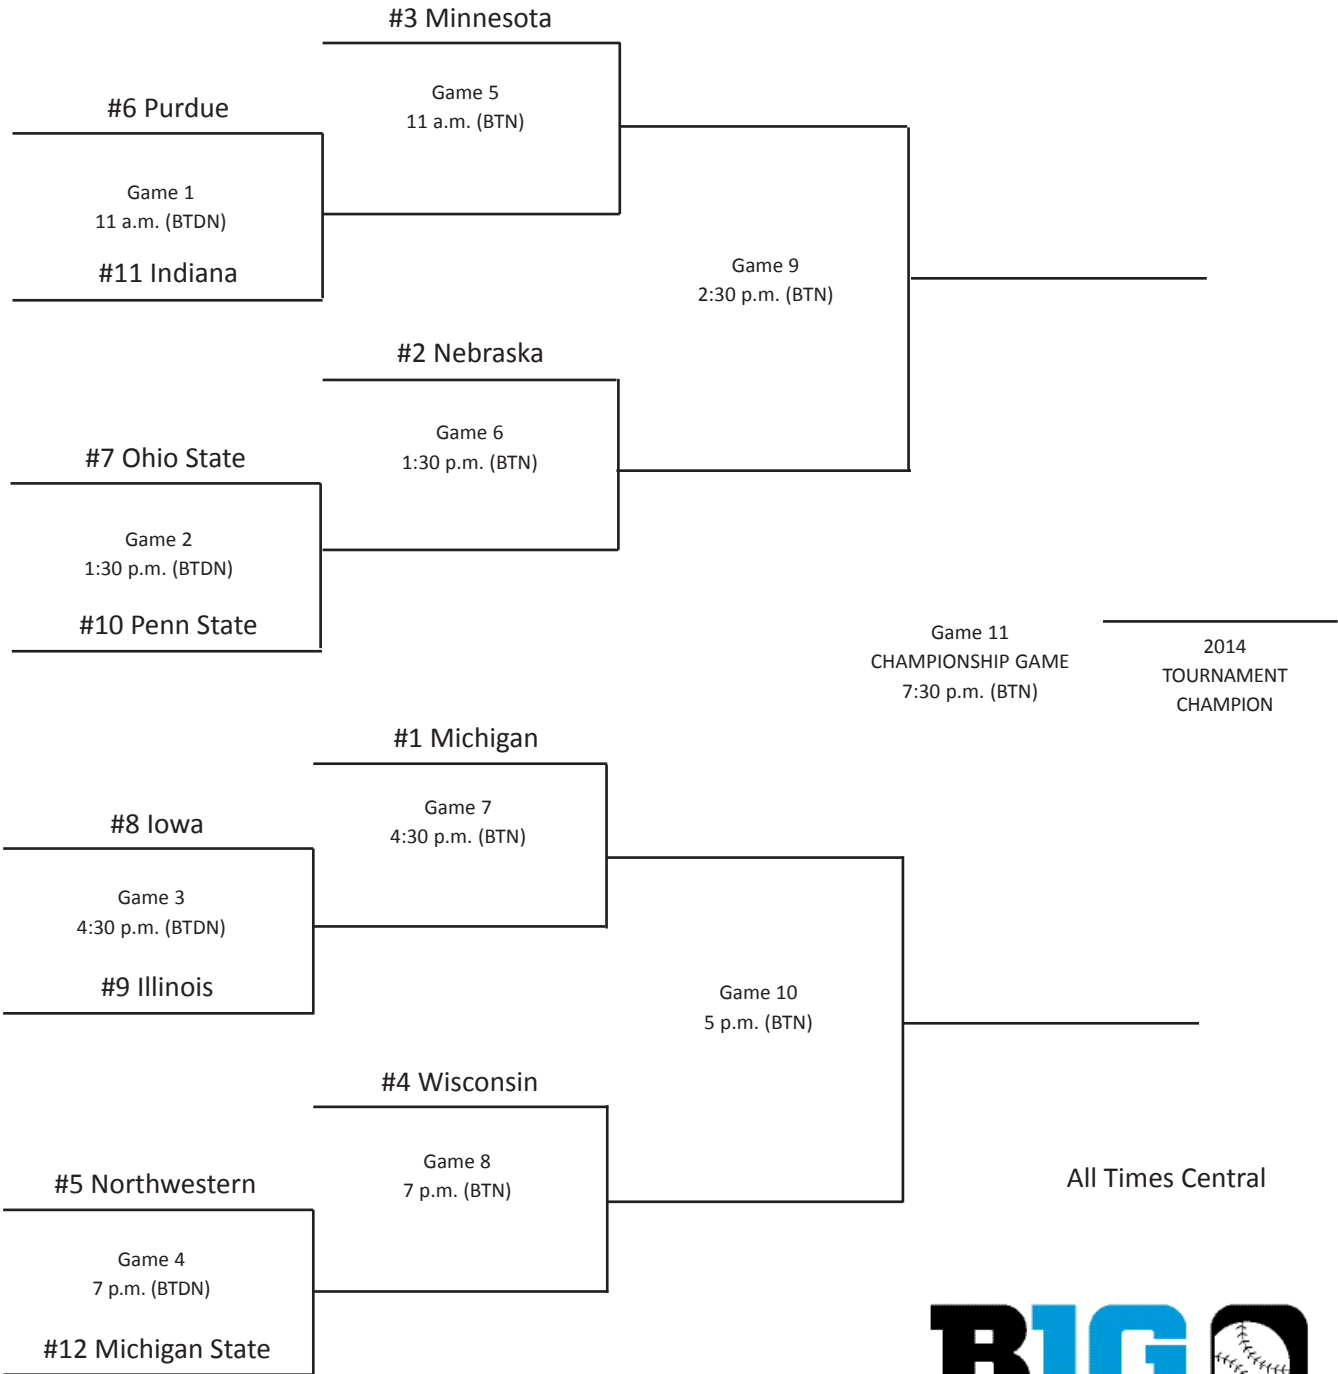

2014 Big Ten Softball Tournament

Hosted by Northwestern University

All games will be played at Sharon J. Drysdale Field

THURSDAY, MAY 8

FRIDAY, MAY 9

SATURDAY, MAY 10

All Times Central