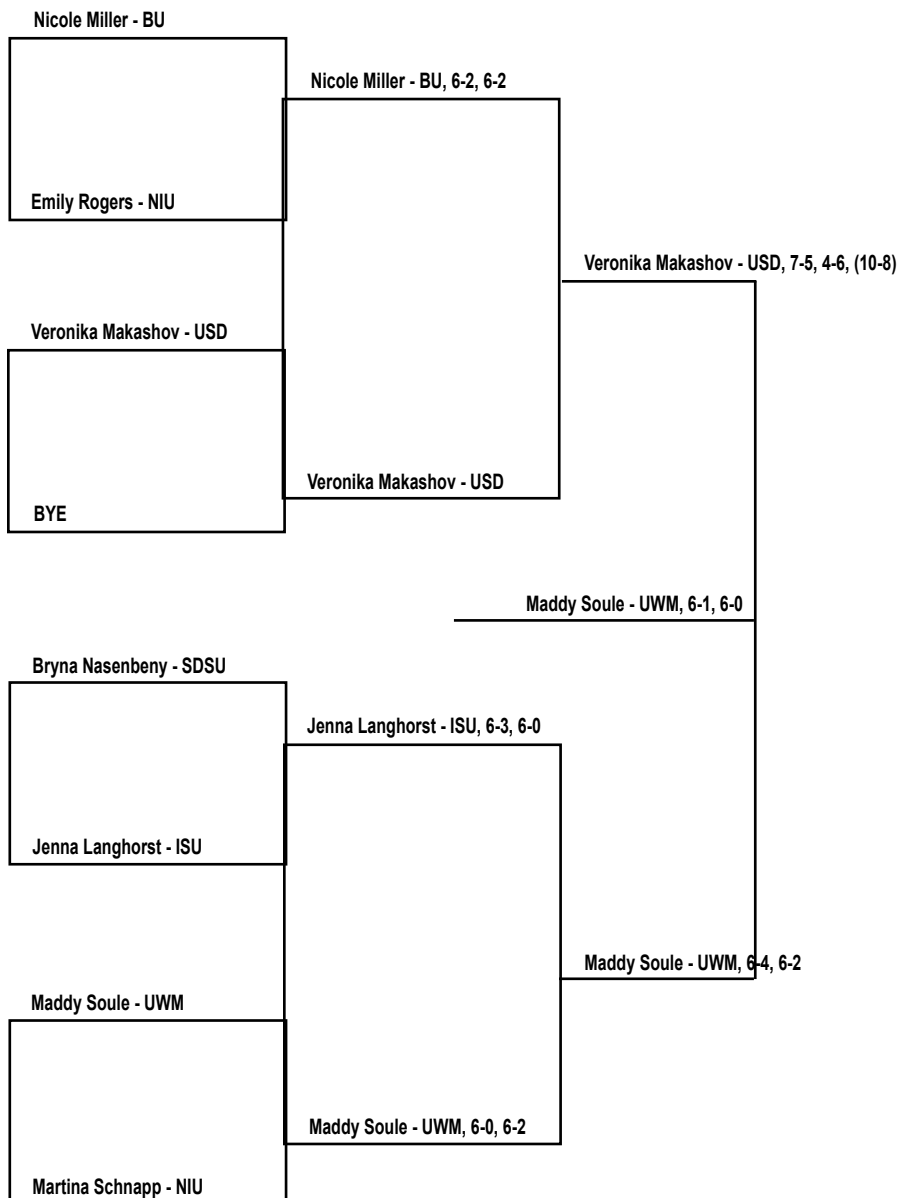

2010 University of Northern Iowa Women's Tennis Invitational Platinum Flight Consolation Singles

PARTICIPATING SCHOOLS

- Bradley (BU)
- Drake (DU)
- Iowa (UI)
- Iowa State (ISU)
- Minnesota (MINN)
- Missouri (MIZZ)
- Northern Illinois (NIU)
- Northern Iowa (UNI)
- North Dakota (UND)
- South Dakota (USD)
- South Dakota State (SDSU)
- Wisconsin-Milwaukee (UWM)