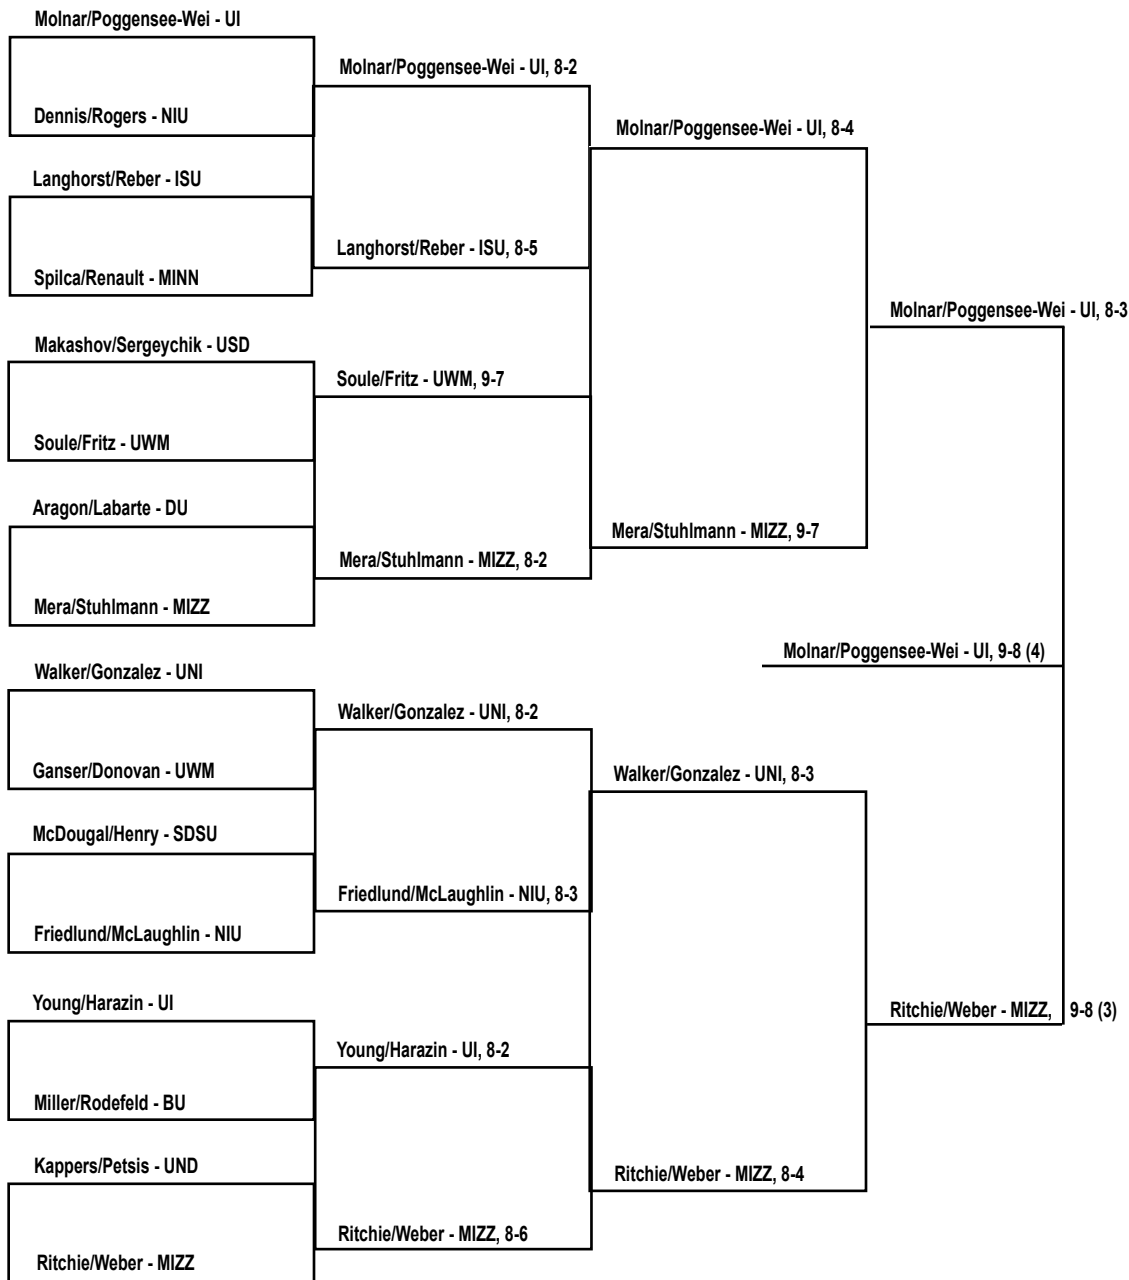

# 2010 University of Northern Iowa Women's Tennis Invitational Platinum Flight Doubles