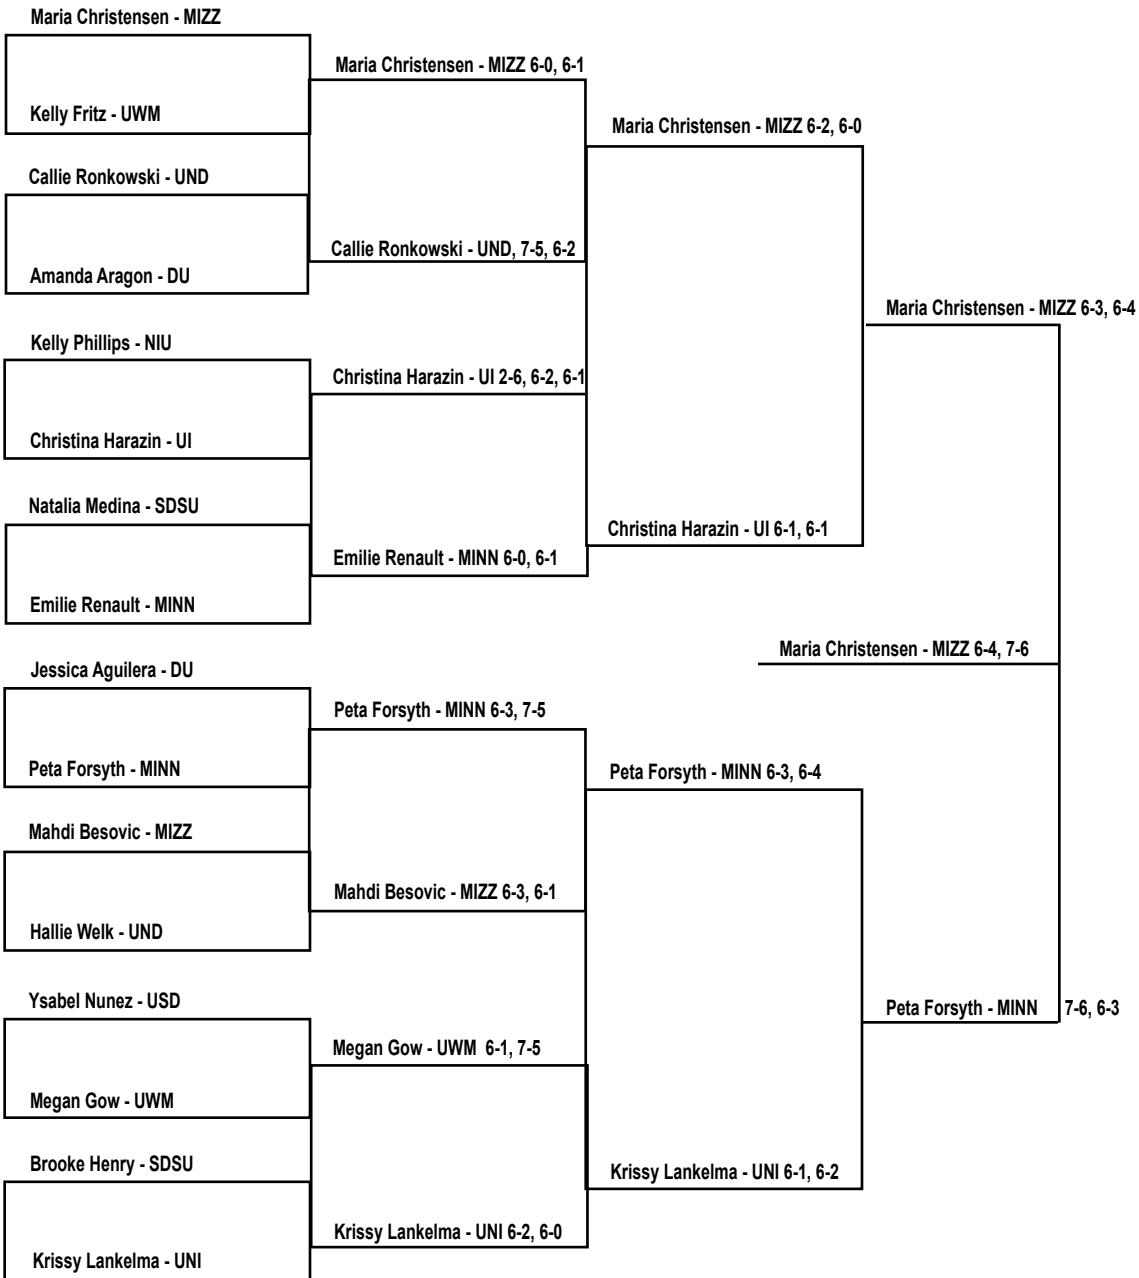

2010 University of Northern Iowa Women's Tennis Invitational Silver Flight Singles

PARTICIPATING SCHOOLS

- Bradley (BU)
- Drake (DU)
- Iowa (UI)
- Iowa State (ISU)
- Minnesota (MINN)
- Missouri (MIZZ)
- Northern Illinois (NIU)
- Northern Iowa (UNI)
- North Dakota (UND)
- South Dakota (USD)
- South Dakota State (SDSU)
- Wisconsin-Milwaukee (UWM)