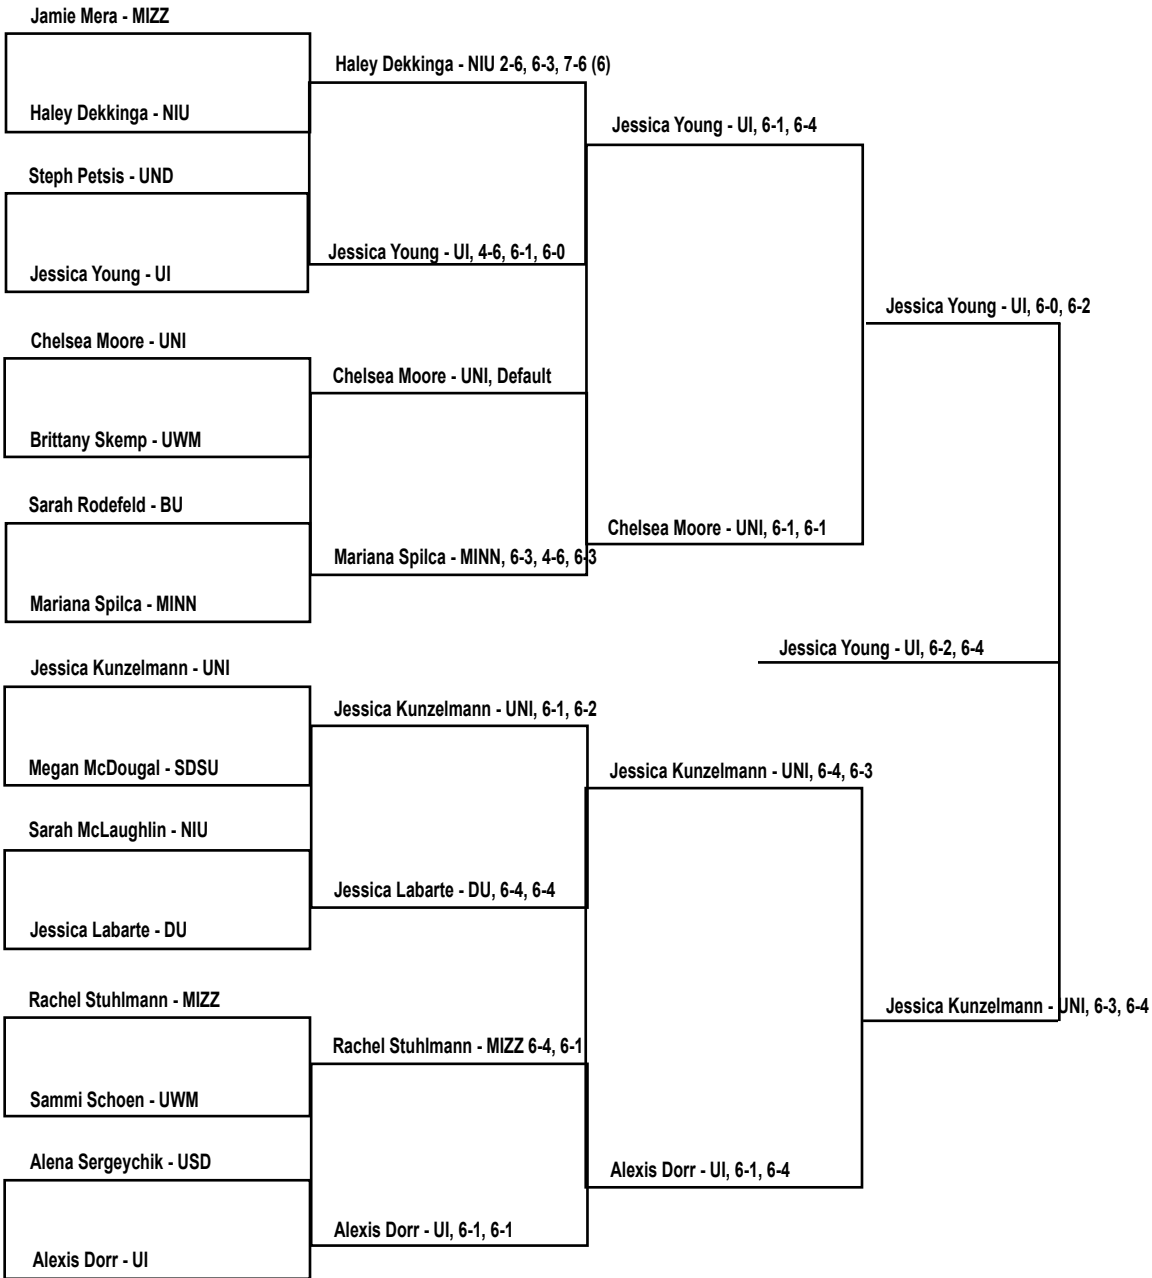

2010 University of Northern Iowa Women's Tennis Invitational Gold Flight Singles

PARTICIPATING SCHOOLS

- Bradley (BU)
- Drake (DU)
- Iowa (UI)
- Iowa State (ISU)
- Minnesota (MINN)
- Missouri (MIZZ)
- Northern Illinois (NIU)
- Northern Iowa (UNI)
- North Dakota (UND)
- South Dakota (USD)
- South Dakota State (SDSU)
- Wisconsin-Milwaukee (UWM)