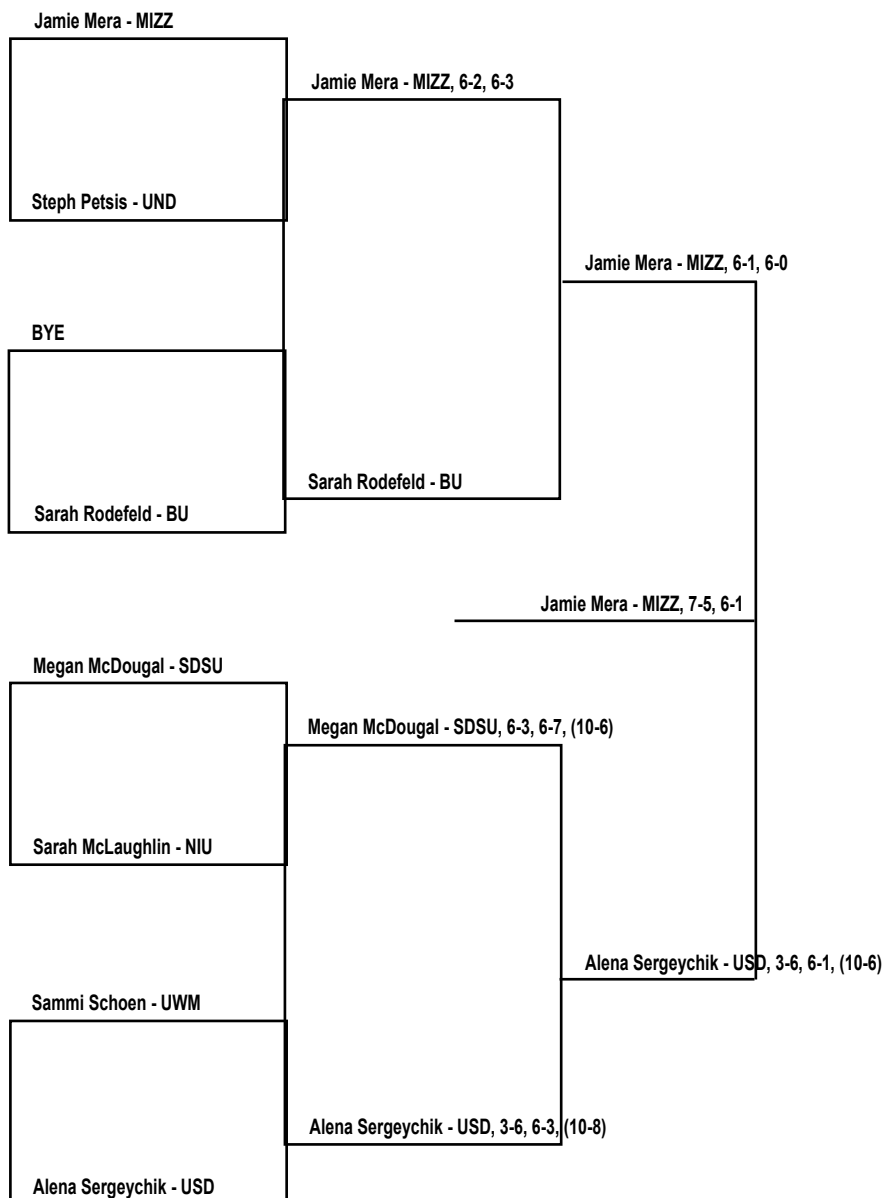

2010 University of Northern Iowa Women's Tennis Invitational Gold Flight Consolation Singles

PARTICIPATING SCHOOLS

- Bradley (BU)
- Drake (DU)
- Iowa (UI)
- Iowa State (ISU)
- Minnesota (MINN)
- Missouri (MIZZ)
- Northern Illinois (NIU)
- Northern Iowa (UNI)
- North Dakota (UND)
- South Dakota (USD)
- South Dakota State (SDSU)
- Wisconsin-Milwaukee (UWM)