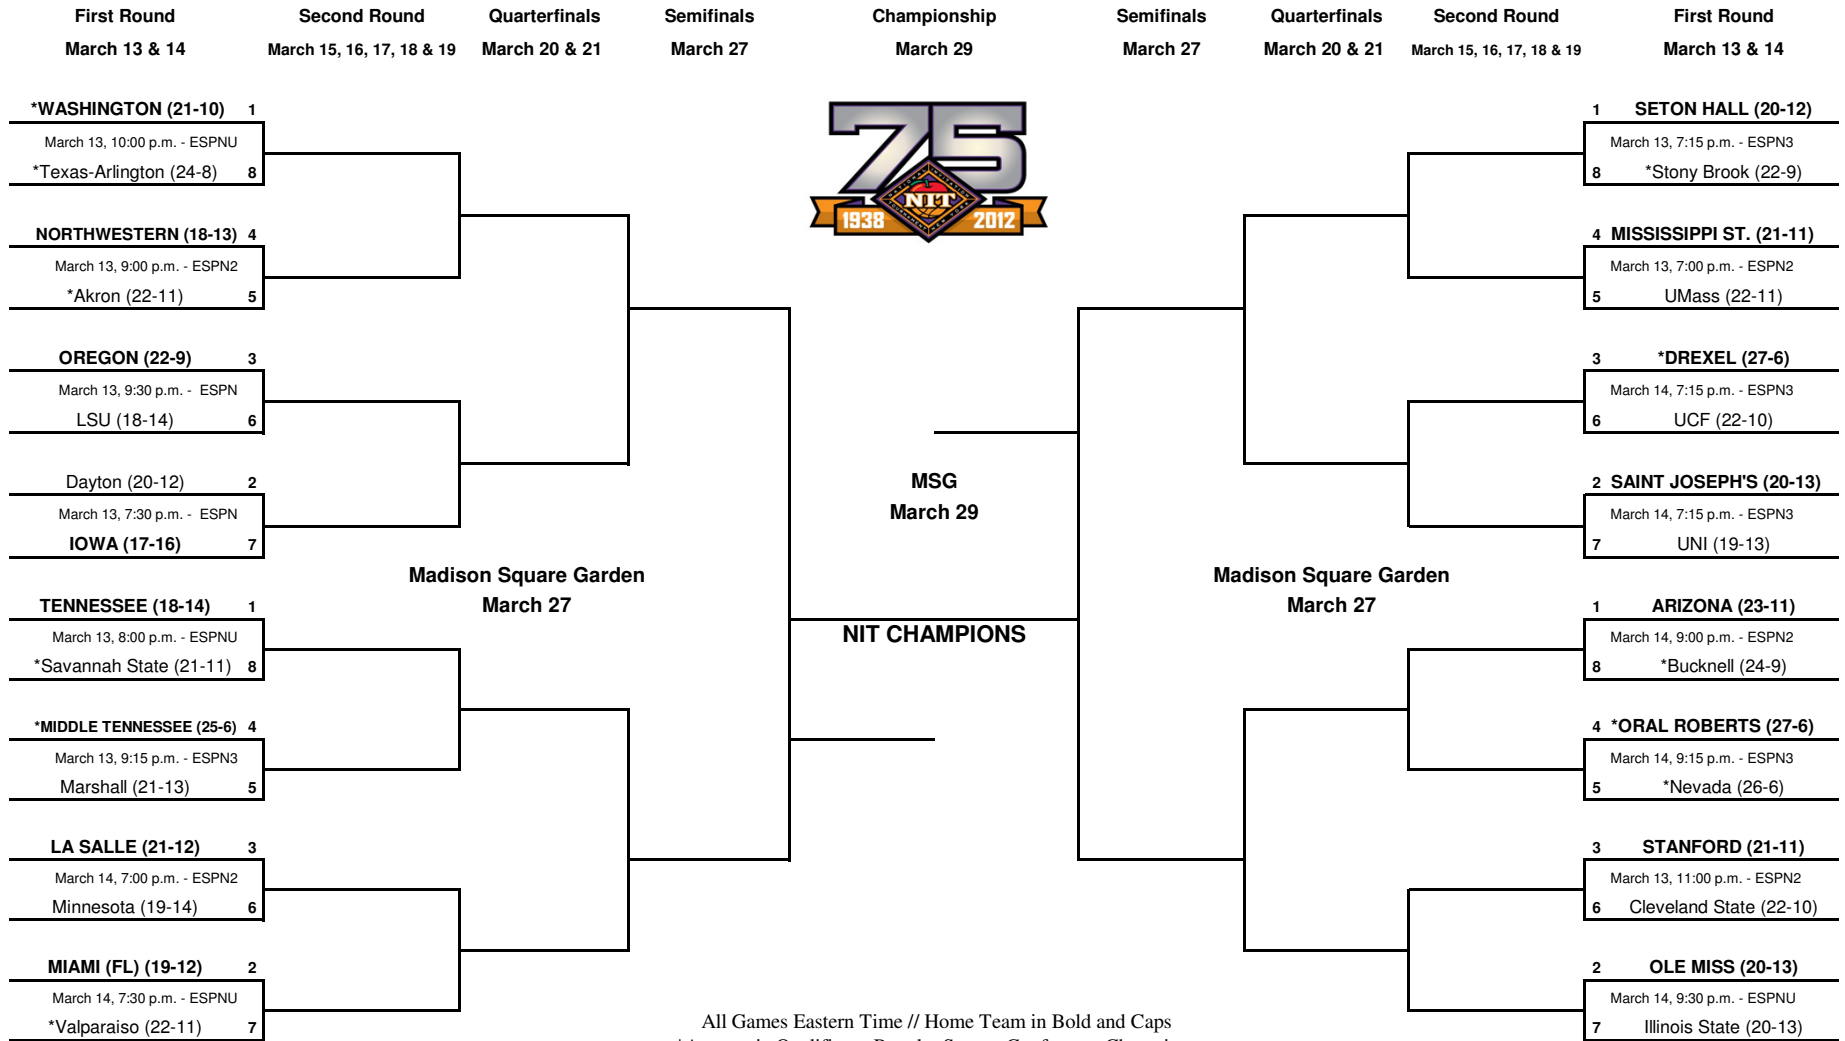

# 2012 NATIONAL INVITATION TOURNAMENT®

All Games Eastern Time // Home Team in Bold and Caps  
\*Automatic Qualifiers - Regular Season Conference Champions