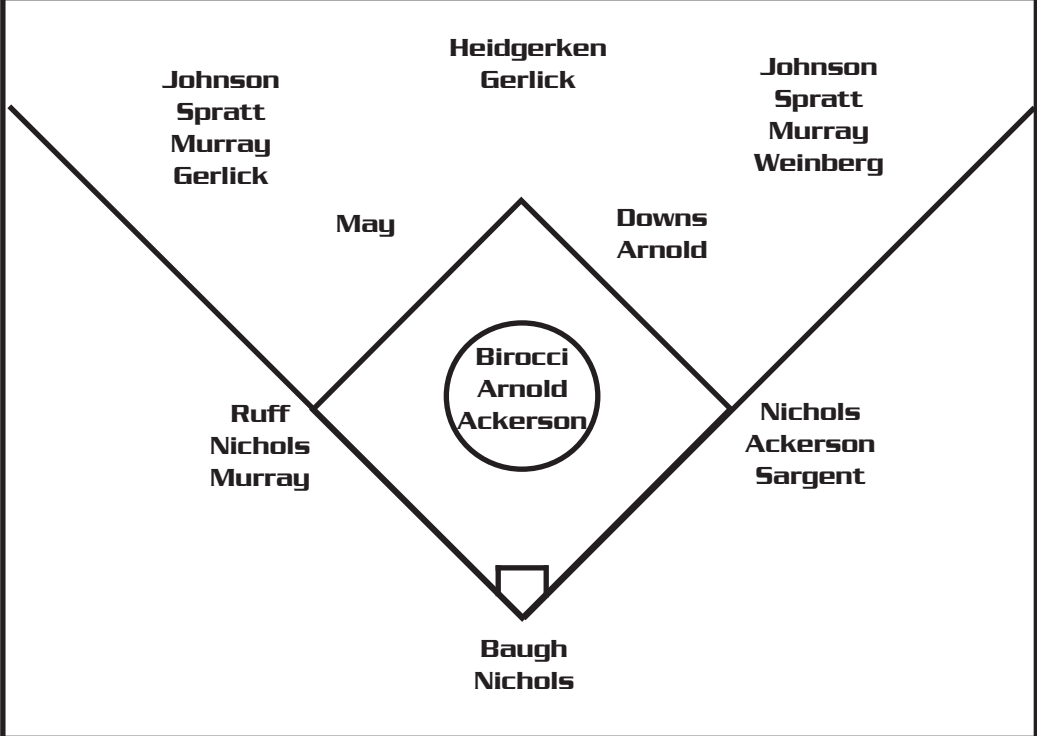

- **1**   **EMILY NICHOLS**
- **2**   **SUMMER DOWNS**
- **3**   **ALI ARNOLD**
- **4**   **LISA BIROCCI**
- **5**   **JENNA SPRATT**
- **6**   **BARB WEINBERG**
- **9**   **NATALIE JOHNSON**
- **10**   **STACY MAY**
- **11**   **MINDY HEIDGERKEN**
- **12**   **ABBY RUFF**
- **13**   **SAMI BAUGH**
- **14**   **BRANDI SARGENT**
- **17**   **KYLIE MURRAY**
- **22**   **EMILY GERLICK**
- **24**   **STEPHANIE ACKERSON**

HEAD COACH
GAYLE BLEVINS

ASSOCIATE HEAD COACH
MICHELLE VENTURELLA

ASSISTANT COACH
DEBBIE BILBAO

VOLUNTEER ASSISTANT
KRISTIN JOHNSON

MOVIN' ON UP

Senior **Lisa Birocci** is currently fourth on the career strikeout list (787). Junior **Ali Arnold** is seventh (368). Birocci needs just five more strikeouts to move into third place while Arnold needs 22 more strikeouts to move into sixth place.

HAVE WE MET?

Iowa faced Ball State at the Courtyard by Marriott Red and Black Tournament earlier this season. The Hawkeyes defeated the Cardinals, 8-0 in six innings. **Ali Arnold** threw a two-hit shutout and recorded 11 strikeouts. **Summer Downs** and **Jenna Spratt** both collected multiple hits for Iowa. Downs went 3-4 with a double and two RBI while Spratt was 2-4 with two runs scored.

WEINBERG JOINS TEAM

Senior **Barb Weinberg** has joined the Iowa softball team. Weinberg was a two-time all-American and three-time all-Big Ten goalkeeper for the Iowa field hockey team. She was selected to the U.S National field hockey team in January.

VENTURELLA PROMOTED

Michelle Venturella enters the 2005 season as Iowa's first ever associate head coach. Head Coach **Gayle Blevins** announced the promotion last July.

Venturella serves as the Hawkeye recruiting coordinator and hitting coach along with coaching the Iowa catchers. As a member of the USA softball team she garnered four medals, one of which was the gold medal at the 2000 Summer Olympics in Sydney, Australia.

BILBAO RETURNS TO IOWA

Former all-American **Debbie Bilbao** has been hired as Iowa's new assistant coach. Bilbao was head coach at Utah State from 2002-04 before making the move back to Iowa.

As a player, Bilbao helped guide the Hawkeyes to three straight College World Series appearances (1995-97) and still holds three school records. Bilbao will be Iowa's pitching coach.