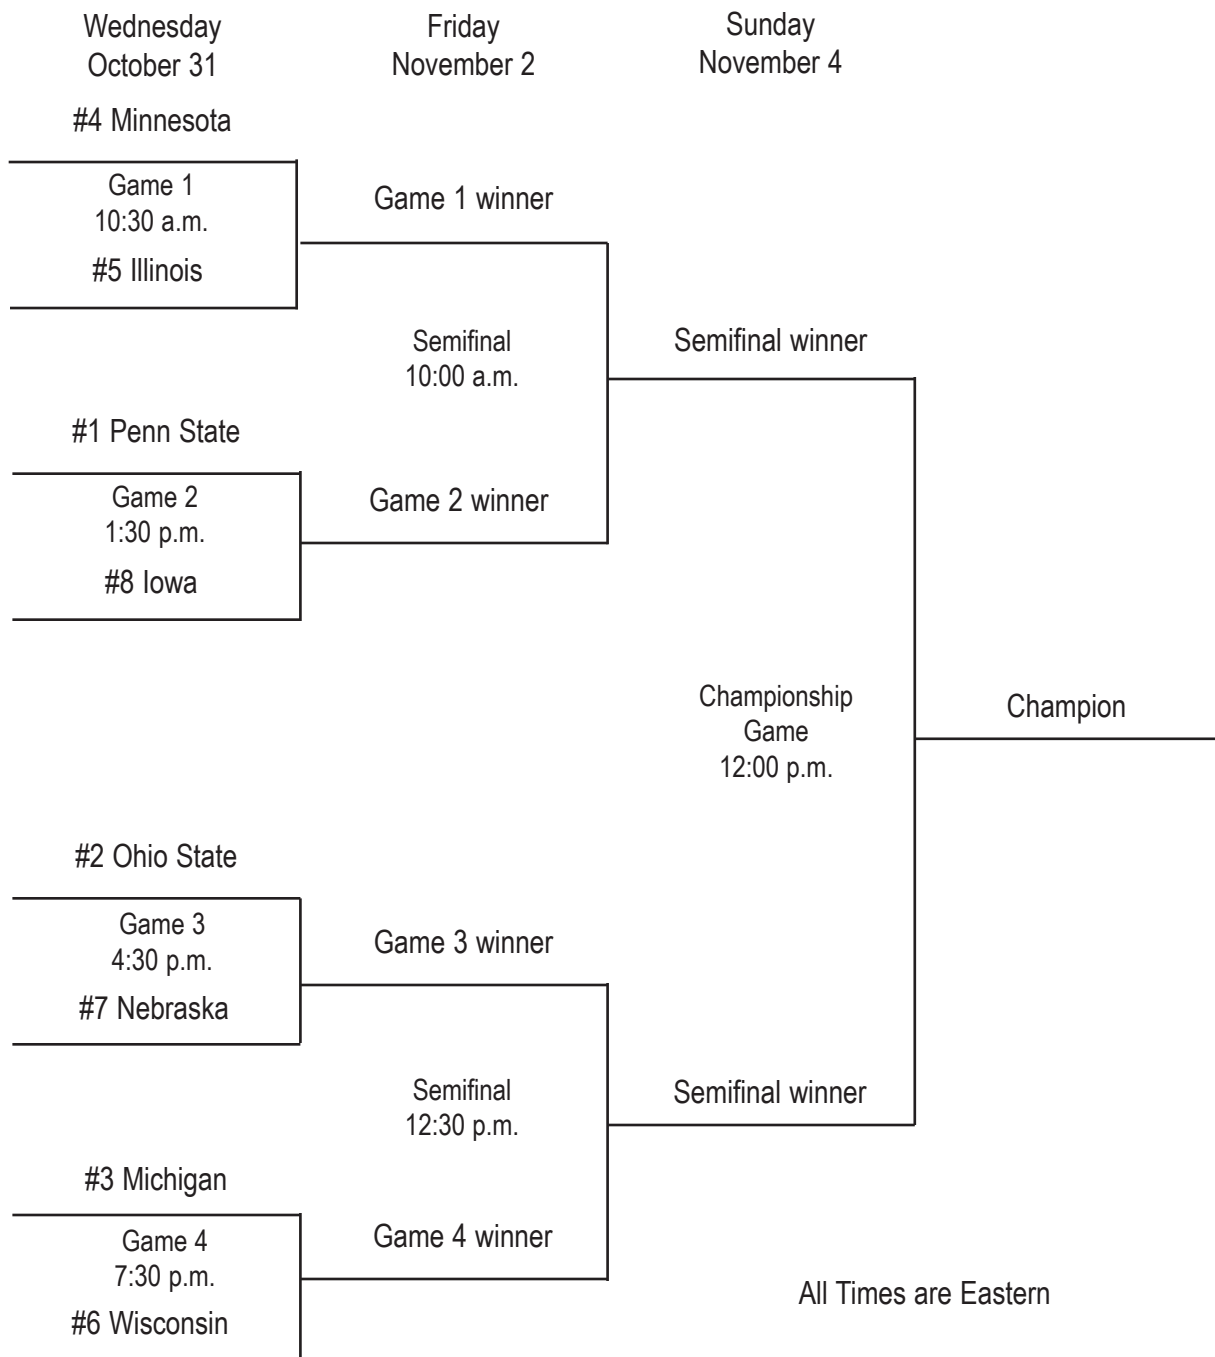

2012 Big Ten Women's Soccer Tournament

Hosted by Indiana University

All games will be played at Jerry Yeagley Field

All Times are Eastern