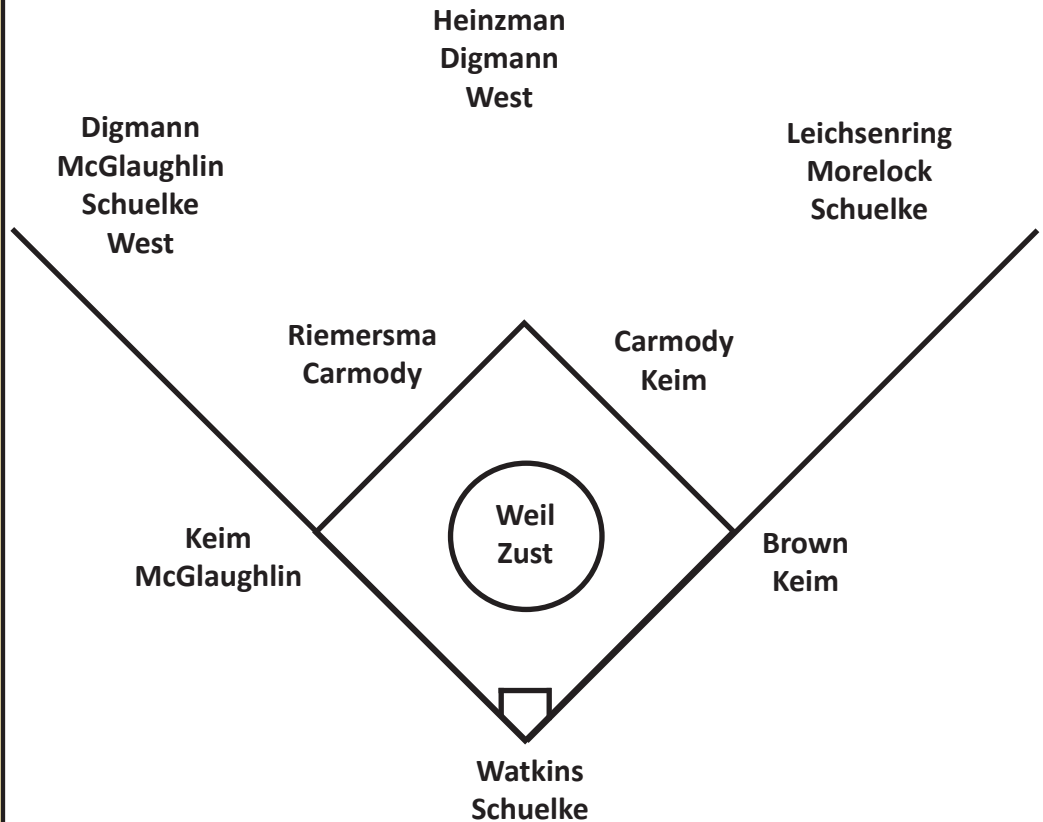

Home Runs	7 (Watkins)
RBI	36 (McGlaughlin)
Total Bases	64 (McGlaughlin)
Slugging Pct.	.685 (Watkins)
Walks	14 (Brown)
Hit by Pitch	6 (Watkins)
Strikeouts	25 (Brown)
On-Base Percentage	.486 (Digmann)
Sacrifice Flies	1 (five players)
Sacrifice Hits	9 (Brown)
Stolen Bases	16 (West)
Stolen Base Attempts	19 (West)

Iowa's Individual Team Batting Leaders

Games Played	40 (six players)
Games Started	40 (Brown & Riemersma)
Batting Avg.	.441 (Digmann)
At Bats	125 (McGlaughlin)
Runs Scored	24 (Carmody)
Hits	43 (McGlaughlin & Carmody)
Doubles	10 (Brown)
Triples	2 (three players)

Iowa's Individual Pitching Leaders

ERA	1.05 (Weil)
Wins	16 (Zust)
Appearances	31 (Weil)
Games Started	21 (Weil)
Complete Games	17 (Weil)
Shutouts	8 (Weil)
Saves	3 (Weil)
Innings Pitched	153.2 (Weil)
Strikeouts	218 (Weil)
Opponent Batting Average	.132 (Weil)

Hawkeye Defensive Depth Chart