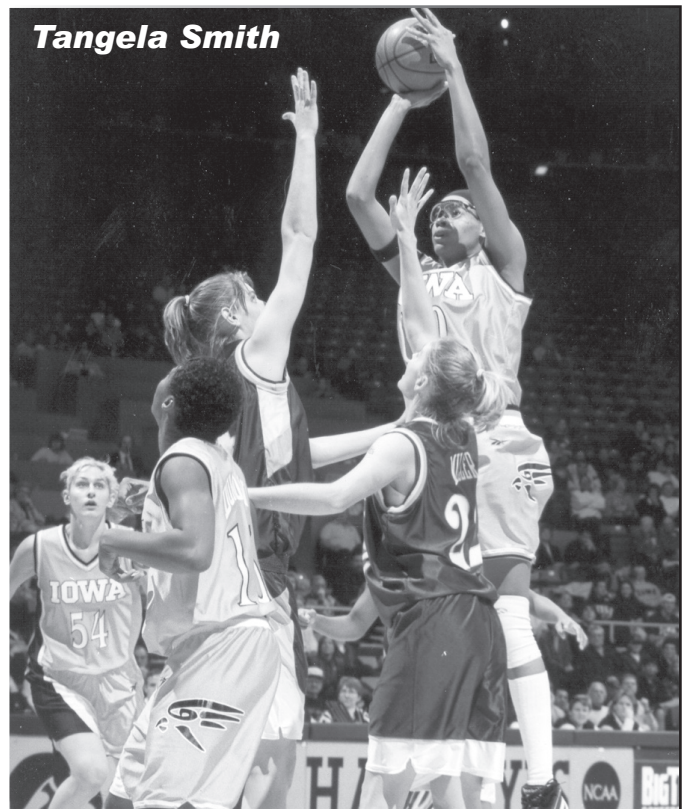

IOWA WNIT RECORDS

Individual

Points _____ 23, Jamie Cavey vs. Creighton, 2005
FG _____ 9, Jamie Cavey vs. Marquette, 2003
                  9, Jamie Cavey at SMS, 2005
FGA _____ 19, Crystal Smith vs. Arkansas State, 2005
                  19, Jamie Cavey at SMS, 2005
3pt. FG _____ 4, Jenna Armstrong at SMS, 2005
3pt. FGA _____ 6, Kristi Faulkner vs. Marquette, 2003
                  6, Johanna Solverson vs. Marquette, 2003
FT _____ 7, Kristi Faulkner vs. Marquette, 2003
FTA _____ 8, Jamie Cavey vs. Arkansas State, 2005
Rebounds _____ 13, Jamie Cavey at SMS, 2005
Assists _____ 8, Johanna Solverson, at SMS, 2005
Blocks _____ 4, Jennie Lillis vs. Marquette, 2003
Steals _____ 5, Crystal Smith vs Creighton, 2005

Team

Points _____ 93 vs. Saint Louis, 2003
FG _____ 35 vs. Saint Louis, 2003
FGA _____ 68 vs. Saint Louis, 2003
FG% _____ 52.9% at Nebraska (27-of-51), 2005
3pt. FG _____ 9 at SMS, 2005
3pt. FGA _____ 20 vs. Marquette, 2003
FT _____ 19 vs. Saint Louis, 2003
FTA _____ 22 vs. Saint Louis, 2003
FT% _____ 88.2% vs. Marquette (15-of-17), 2003
Rebounds _____ 57 vs. Saint Louis, 2003
Assists _____ 26 at SMS, 2005
Blocks _____ 4 vs. Saint Louis, 2003
                  4 vs. Marquette, 2003
Steals _____ 12 vs. Creighton, 2005

Tangela Smith