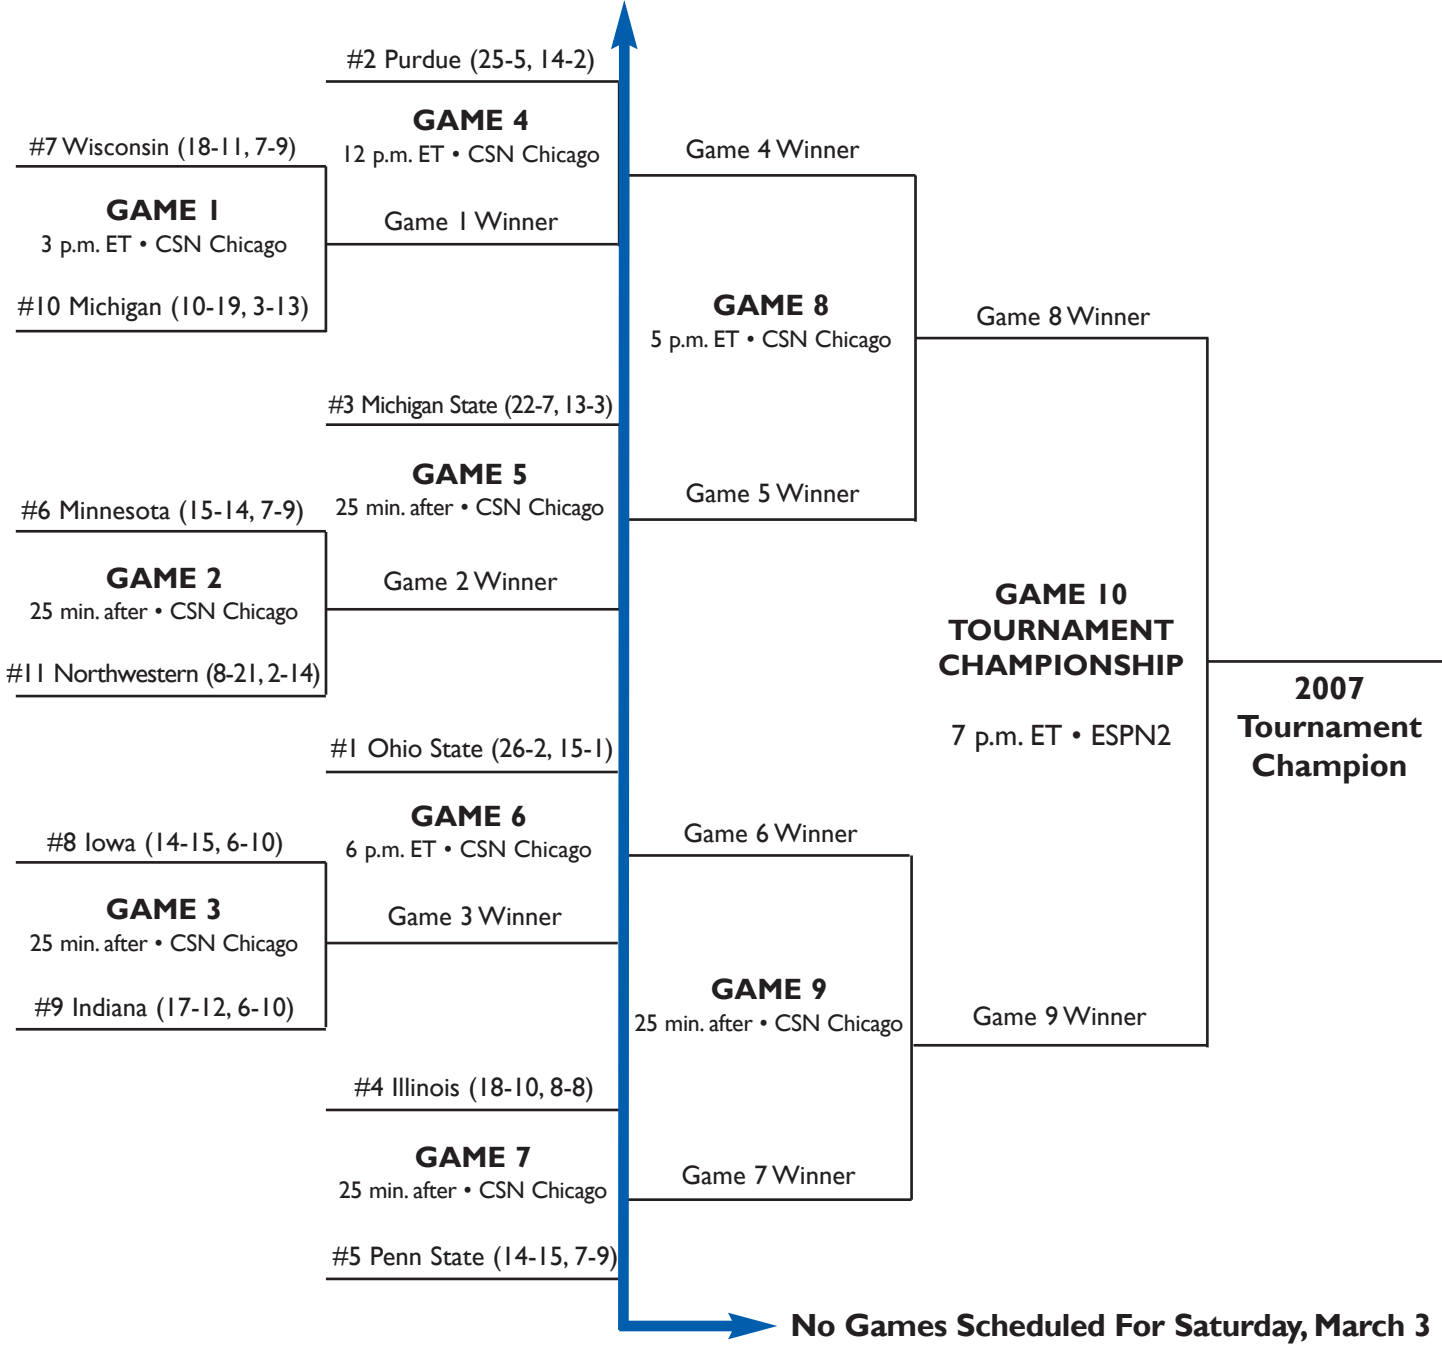

# 2007 BIG TEN WOMEN'S BASKETBALL TOURNAMENT PRESENTED BY XBOX 360

MARCH 1 • MARCH 2 • MARCH 4 • MARCH 5  
CONSECO FIELDHOUSE • INDIANAPOLIS, INDIANA

Thursday, March 1      Friday, March 2      Sunday, March 4      Monday, March 5