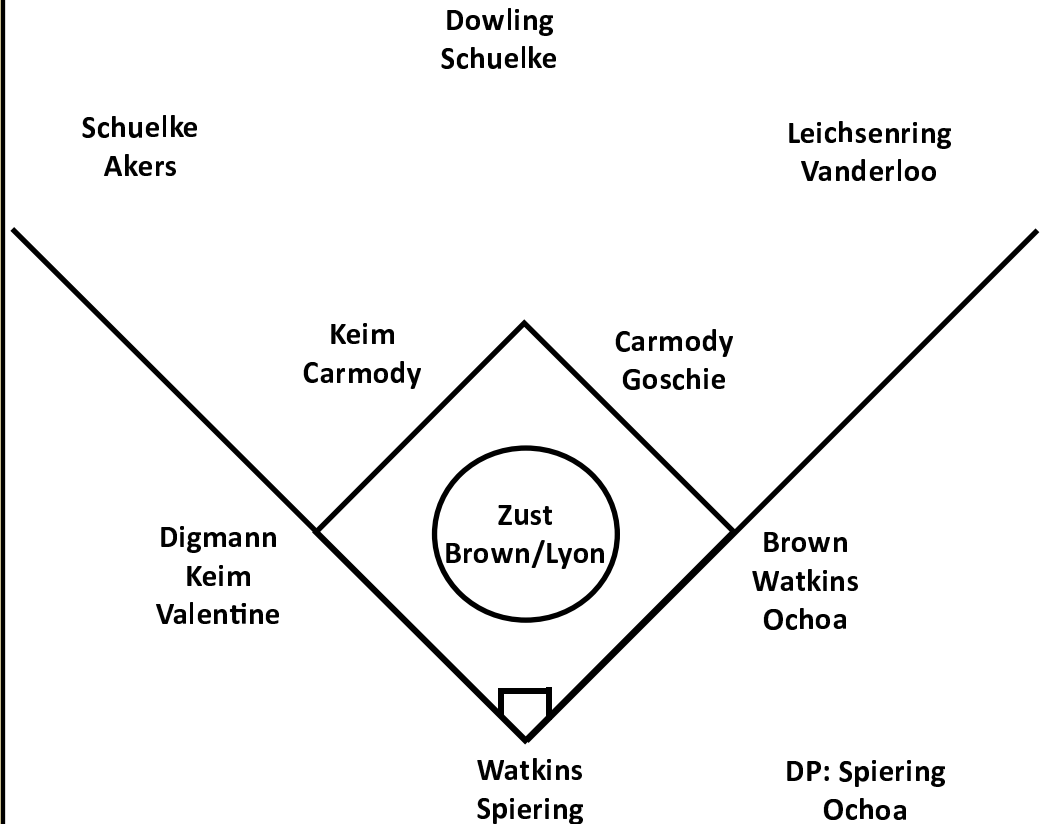

Iowa Team Highs

Longest Winning Streak	4
Longest Losing Streak	4
Current Streak	-1
Largest Margin of Victory	4
Largest Margin of Defeat	10
Most At-Bats	Georgia Tech (2/28), 39
Most Runs Scored	Georgia Tech (2/28), 8
Most Hits	Georgia Tech (2/28), 15
Most RBI	three times, 6
Most Doubles	Cal State Northridge, 3
Most Triples	three times, 1
Most Home Runs	Cal State Northridge, 2
Most Stolen Bases	three times, 3
Most Strikeouts (pitchers)	two times, 7
Most Errors	Alabama (2/26), 3
Most Runs Allowed	Maryland (2/27), 11
Most Hits Allowed	Iowa State (2/13), 12
Most Walks Allowed	Maryland (2/27), 8

Iowa's Individual Team Batting Leaders

Batting Avg.	Carmody, .415
Games Played	eight players, 17
Games Started	five players, 17
At Bats	Digmann, 59
Runs	Carmody, Digmann, Leichsenring, 9
Hits	Digmann, 23
Doubles	Ochoa, 4

Triples	Watkins, 2
Home Runs	Carmody, 5
RBI	Brown, Carmody, 11
Total Bases	Carmody, 39
Slugging Pct.	Carmody, .736
Walks	Brown, 9
Hit by Pitch	Watkins, 2
Strikeouts	Schuelke, 15
On-Base Percentage	Carmody, .446
Sacrifice Flies	Brown, 1
Sacrifice Hits	Keim, Ochoa, 4
Stolen Bases	Digmann, 6
Stolen Base Attempts	Digmann, 8

Iowa's Individual Pitching Leaders

ERA	Zust, 3.07
Wins	Zust, 5
Appearances	Zust, 16
Games Started	Zust, 12
Complete Games	Zust, 7
Shutouts	Zust, 1
Saves	Zust, 1
Innings Pitched	Zust, 73.1
Strikeouts	Zust, 33
Opponent Batting Average	Zust, .229

Hawkeye Defensive Depth Chart