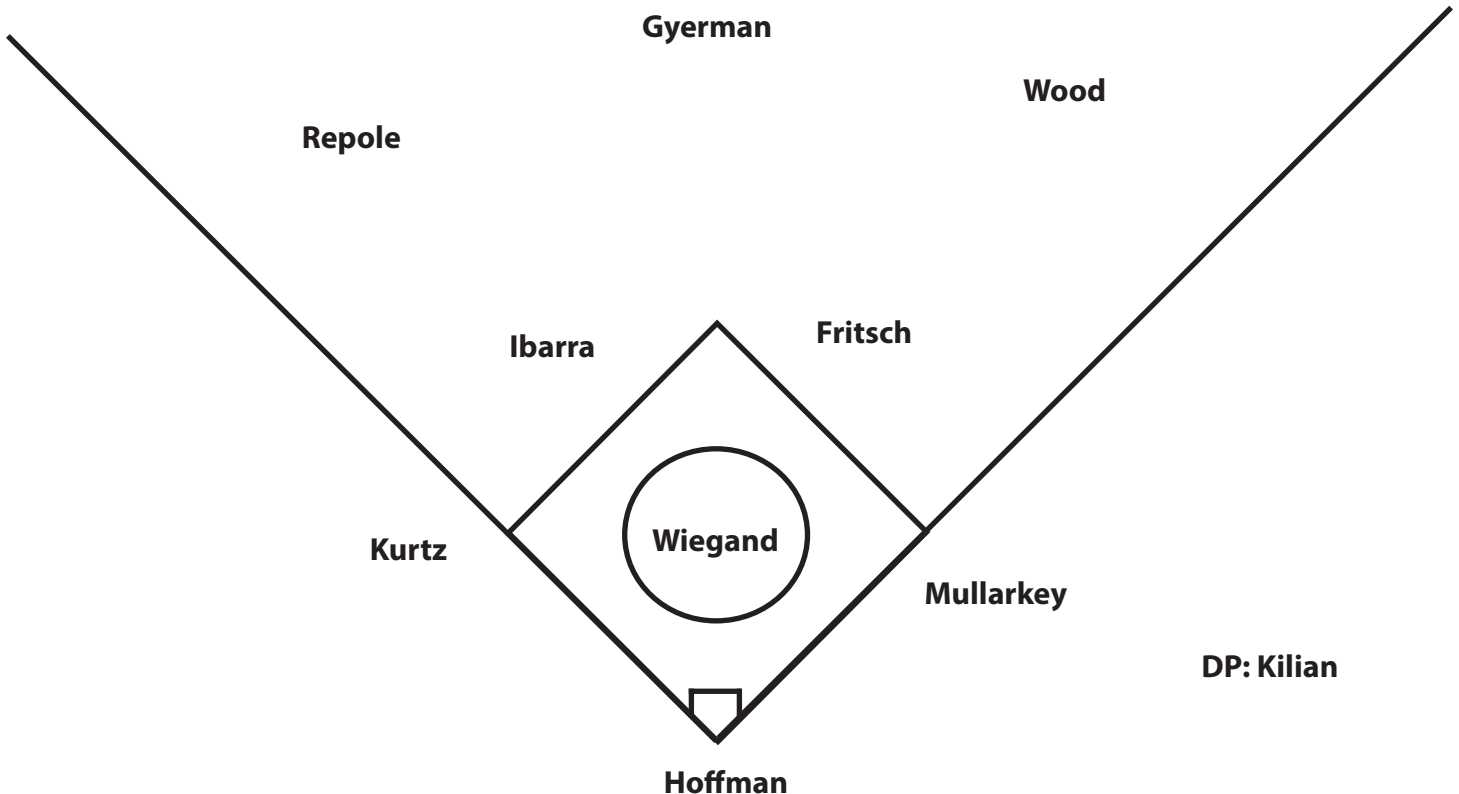

2016 Iowa Individual Team Batting Leaders

Batting Avg.	.375, Mallory Kilian
Games Played	19 (3 players)
Games Started	19 (3 players)
At Bats	58, Sammi Gyerman
Runs	17, Kaitlyn Mullarkey

Hits	21, Sammi Gyerman
Doubles	8, Sami Gyerman
Triples	1, Mullarkey, Hoffman
Home Runs	4, Kaitlyn Mullarkey
RBIs	13, Kaitlyn Mullarkey
Total Bases	38, Kaitlyn Mullarkey
Walks	10, Kaitlyn Mullarkey
Hit by Pitch	6, Kaitlyn Mullarkey
Strikeouts	11, Kaitlyn Mullarkey
On-Base Percentage	.472, Kaitlyn Mullarkey
Sacrifice Flies	2, Sammi Gyerman
Sacrifice Hits	1 (6 players)
Stolen Bases	6, Claire Fritsch
Stolen Base Attempts	8, Claire Fritsch

2016 Iowa Individual Pitching Leaders

ERA (7.0 IP min.)	3.08, Elizabeth Wiegand
Wins	3, Elizabeth Wiegand
Appearances	12, Elizabeth Wiegand
Games Started	9, Elizabeth Wiegand
Complete Games	5, Elizabeth Wiegand
Shutouts	2, Elizabeth Wiegand
Saves	N/A
Innings Pitched	52.1, Elizabeth Wiegand
Strikeouts	31, Wiegand, Starkenburg
Opponent Batting Average (7.0 IP min.)	.213, Mallory Kilian

2016 Starting Lineup (Based on last time out)