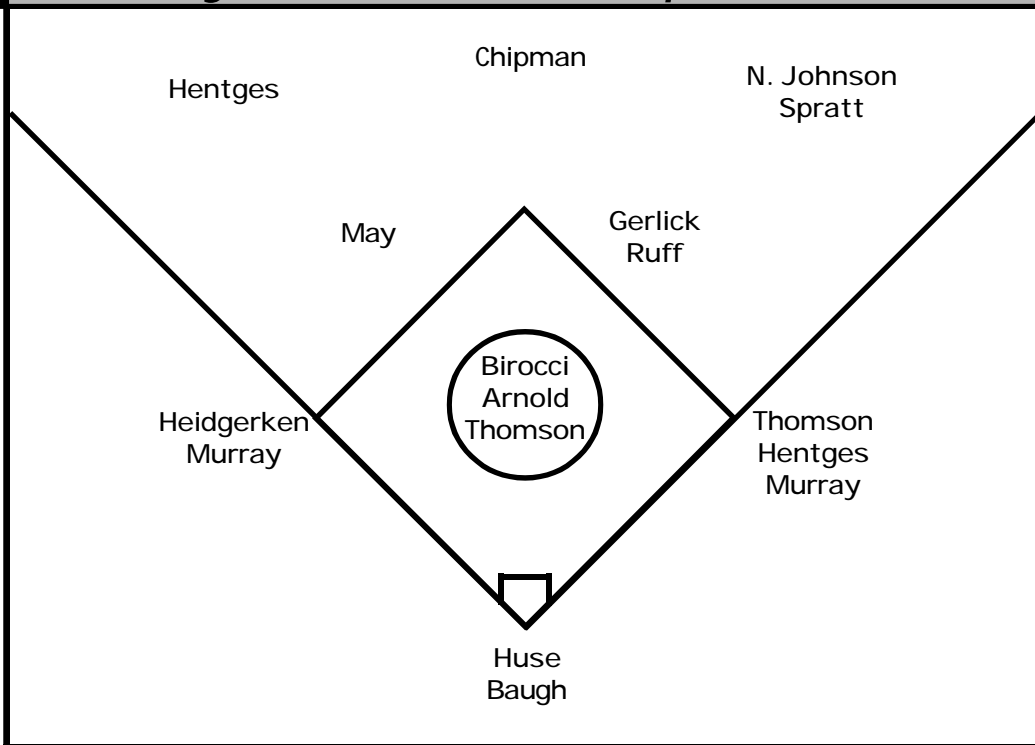

Iowa Hawkeye Roster

3	ALI ARNOLD
4	LISA BIROCCI
5	JENNA SPRATT
6	AMANDA HENTGES
7	ELISHA HUSE
9	NATALIE JOHNSON
10	STACY MAY
11	MINDY HEIDGERKEN
12	ABBY RUFF
13	SAMI BAUGH
14	LAURA CHIPMAN
16	SARAH THOMSON
17	KYLIE MURRAY
22	EMILY GERLICK

HEAD COACH: GAYLE BLEVINS
ASSISTANT: MICHELLE VENTURELLA
ASSISTANT: HOLLY VAN VLYMEN

Hawkeye Defensive Depth Chart

2003 Awards

Jessica Bashor

- First Team All-Big Ten
- Second team NFCA Midwest Regional All-American

Lindsay Bashor

- Second Team All-Big Ten

Lisa Birocci

- Third team NFCA All-American
- First team NFCA Midwest Regional All-American
- Big Ten Pitcher of the Year
- First Team All-Big Ten
- Big Ten Tournament MVP

Katie Boney

- Second Team All-Big Ten
- Second team NFCA Midwest Regional All-American

Krisin Johnson

- Second team NFCA All-American
- First team NFCA Midwest Regional All-American
- First team all-Big Ten

Stacy May

- Big Ten Freshman of the Year
- First Team All-Big Ten
- Second team NFCA Midwest Regional All-American

result.

Iowa hit 41 home runs as a team last season, six more than the previous record of 35, which was set in 1997.

Kristin Johnson led the team with eight round trippers.

OK, Let's Get Two

The strength of the Hawkeye defense last year was up the middle, and it showed in the number of double plays they turned.

Iowa turned 26 double plays, breaking the Iowa single season record.

The previous record was 21, which was set in 1997.

Gerlick Named

Emily Gerlick was named Most Valuable Player of the AFA National Championships, held in Beaumont, TX, July 29-August 1.

Gerlick, a sophomore infielder from Wonder Lake, IL, led her DuPage Wildcats team to the 2003 AFA Under 18 National Championship, becoming the first team from Illinois to accomplish that feat.

In the championship game against the defending champion California Running Rebels, Gerlick provided a season's worth of fireworks by hitting a two-out, two-strike, walk-off home run in the bottom of the ninth to give the Wildcats the national championship with a 2-0 win.

Gerlick finished the tournament with a .396 average to go with her 13 runs scored. She also hit three triples.

Welcome Aboard

The Hawkeyes welcomed a talented class of three freshmen and one junior college transfer to the team this fall.

Sami Baugh, **Mindy Heidgerken** and **Jenna Spratt** make up this year's freshman class, while **Abbie Ruff** will have two years of eligibility after transferring from Waubesa Community College.

Each player is a native of the state of Iowa. Baugh from Johnston, Heidgerken from Long Grove, Spratt from Oxford and Ruff from Garwin.

Park Leaves Team

Iowa sophomore second baseman **Stephanie Park** decided to end her collegiate softball career last week and will not be on the Hawkeye roster this season.

Park suffered a stress fracture in her foot during the offseason, and complications from that injury prompted her to call it a career.