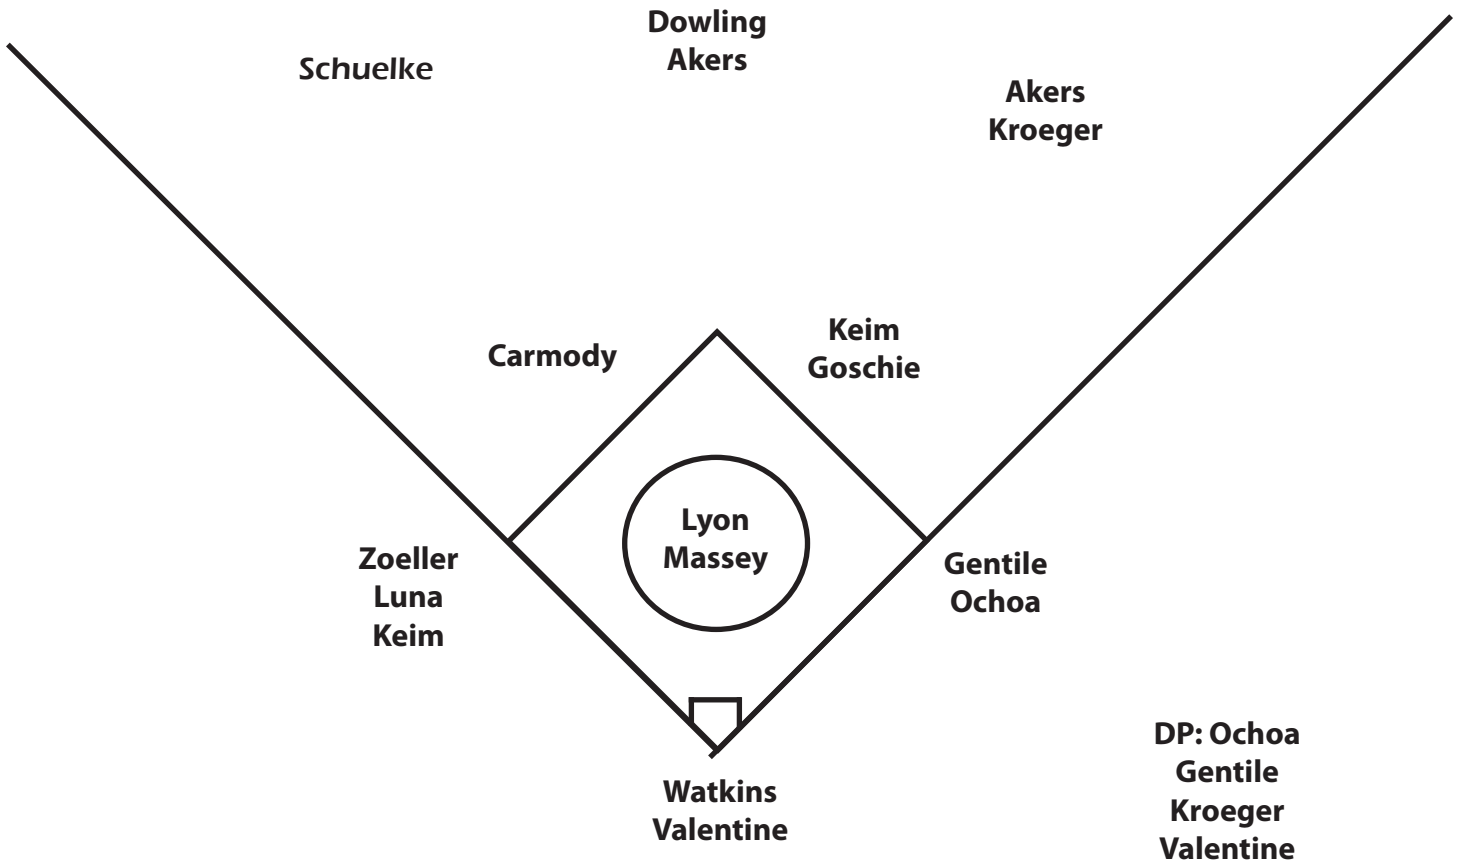

Iowa's Individual Team Batting Leaders

Batting Avg.	.450, Chelsey Carmody
Games Played	24 (5 players)
Games Started	24 (4 players)
At Bats.....	80, Chelsey Carmody
Runs.....	16, Chelsey Carmody
Hits.....	36, Chelsey Carmody

Doubles.....	6 (2 players)
Triples	1 (2 players)
Home Runs	4, Liz Watkins
RBI	14 (2 players)
Total Bases.....	50, Chelsey Carmody
Slugging Pct.	.625, Chelsey Carmody
Walks.....	12, Jenny Schuelke
Hit by Pitch.....	5, Liz Watkins
Strikeouts	18, Nikki Gentile
On-Base Percentage	.457, Chelsey Carmody
Sacrifice Flies	1 (3 players)
Sacrifice Hits	4, Katie Keim
Stolen Bases.....	7, Katie Kroeger
Stolen Base Attempts.....	10, Johnnie Dowling

Iowa's Individual Pitching Leaders

ERA.....	2.65, Kayla Massey
Wins.....	7, Kayla Massey/Chelsea Lyon
Appearances	17, Kayla Massey/Chelsea Lyon
Games Started	13, Chelsea Lyon
Complete Games.....	7, Kayla Massey/Chelsea Lyon
Shutouts	3, Kayla Massey
Saves	n/a
Innings Pitched	82.0, Kayla Massey
Strikeouts	67, Kayla Massey
Opponent Batting Average	.239, Kayla Massey

HAWKEYE DEFENSIVE DEPTH CHART