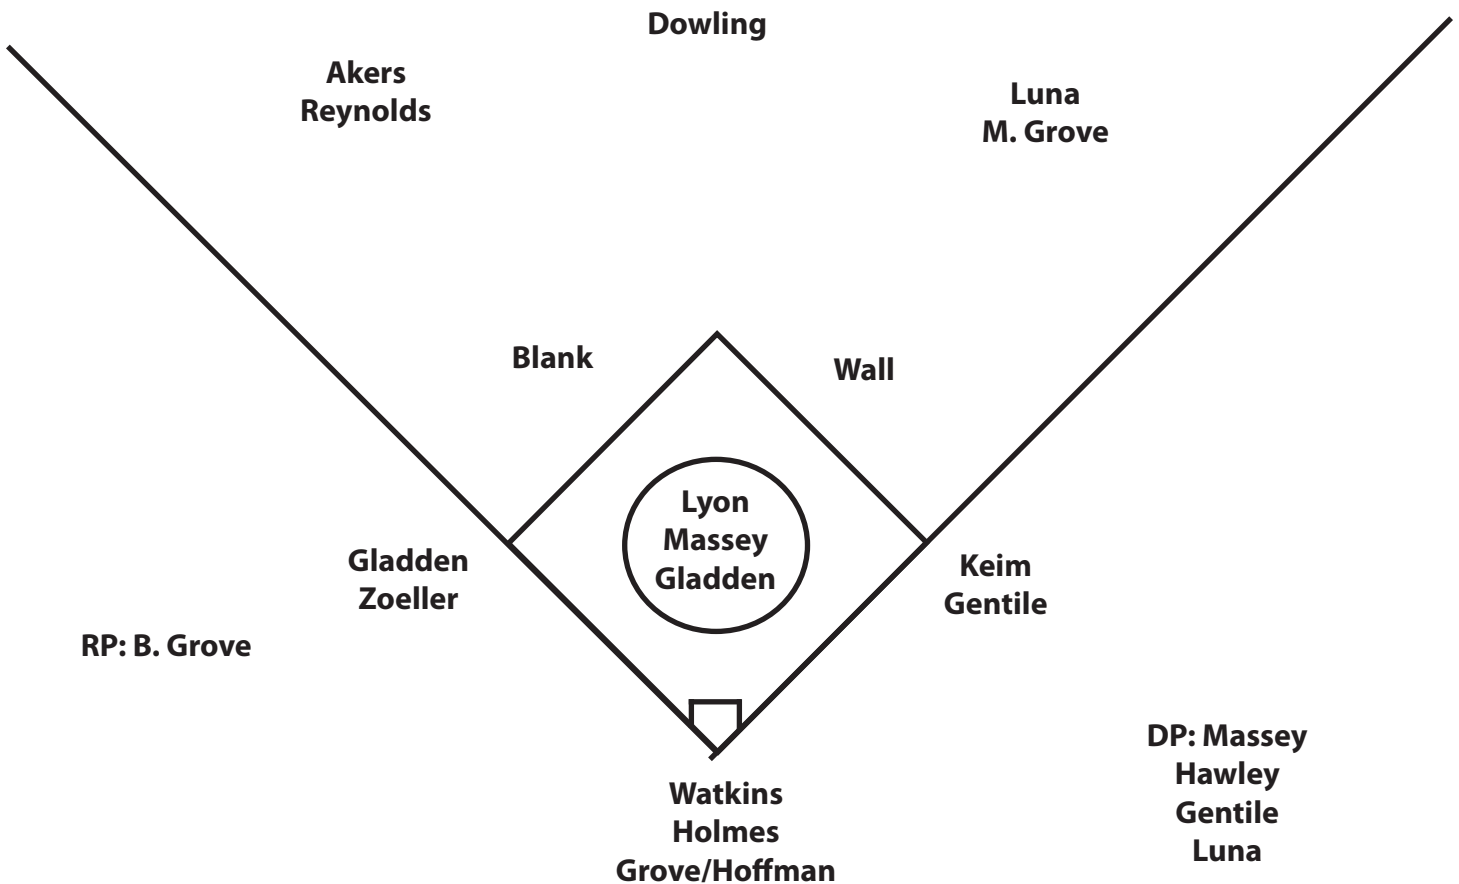

Iowa's Individual Team Batting Leaders

Batting Avg.	.415, Megan Blank
Games Played	23 (7 players)
Games Started	23 (7 players)
At Bats	74, Katie Keim
Runs	16, Megan Blank
Hits	27, Megan Blank

Doubles	8, Megan Blank
Triples	1, Megan Blank
Home Runs	3, Katie Keim
RBI	18, Katie Keim
Total Bases	41, Katie Keim
Slugging Pct.	.615, Megan Blank
Walks	12, Liz Watkins
Hit by Pitch	8, Brianna Luna
Strikeouts	25, Melanie Gladden
On-Base Percentage	.500, Megan Blank
Sacrifice Flies	2, Brianna Luna/Katie Keim
Sacrifice Hits	5, Ashley Akers
Stolen Bases	6, Katie Keim
Stolen Base Attempts	6, Katie Keim

Iowa's Individual Pitching Leaders

ERA	1.80, Kayla Massey
Wins	5, Chelsea Lyon
Appearances	13, Kayla Massey
Games Started	12, Chelsea Lyon
Complete Games	11, Kayla Massey
Shutouts	3, Chelsea Lyon
Saves	n/a
Innings Pitched	77.2, Kayla Massey
Strikeouts	49, Kayla Massey
Opponent Batting Average	.212, Kayla Massey

HAWKEYE DEFENSIVE DEPTH CHART