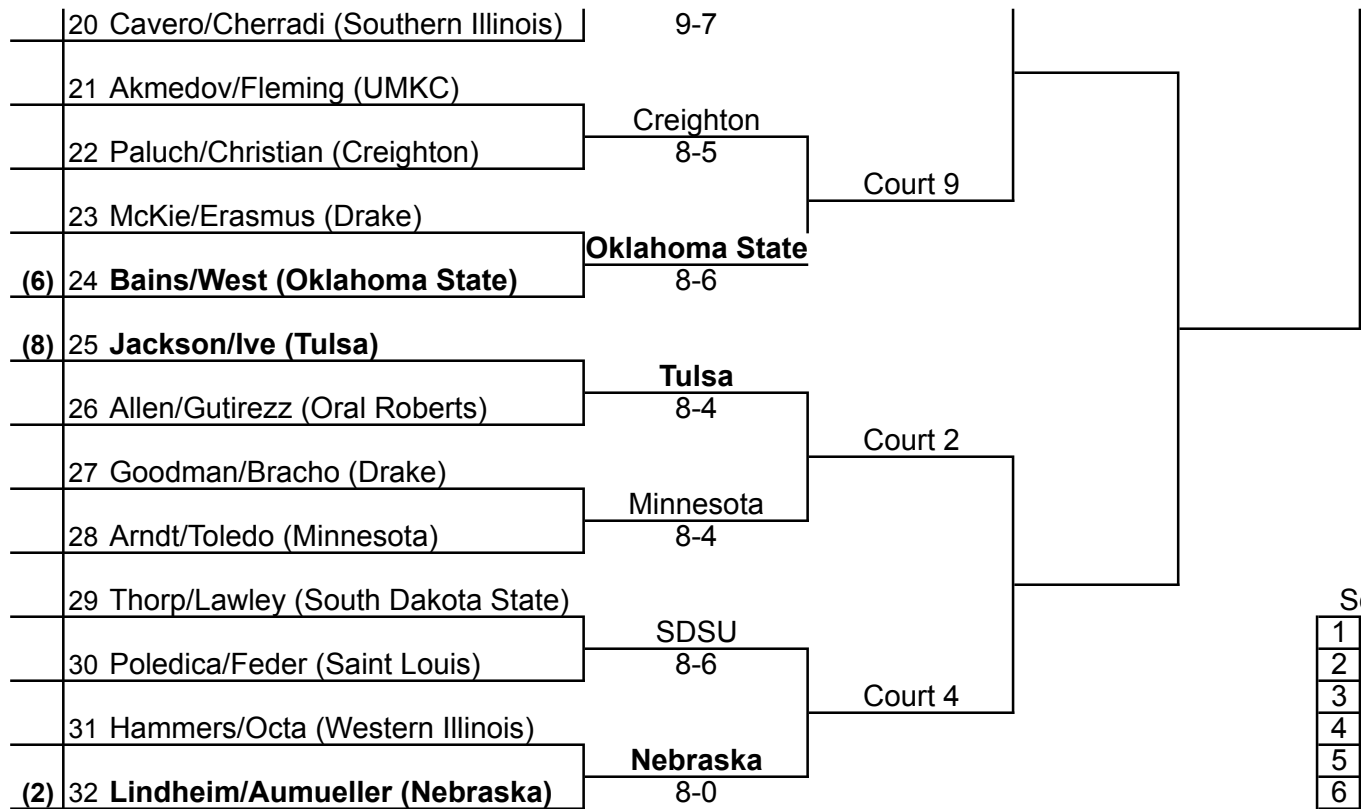

Seeds	
1	Marsland/Watl
2	Lindheim/Aum
3	Dehn/Bonin (N
4	Webb/Paval (C
5	Pereira/Cavalc
6	Bains/West (C
7	Mihov/Siributw
8	Jackson/Ive (T