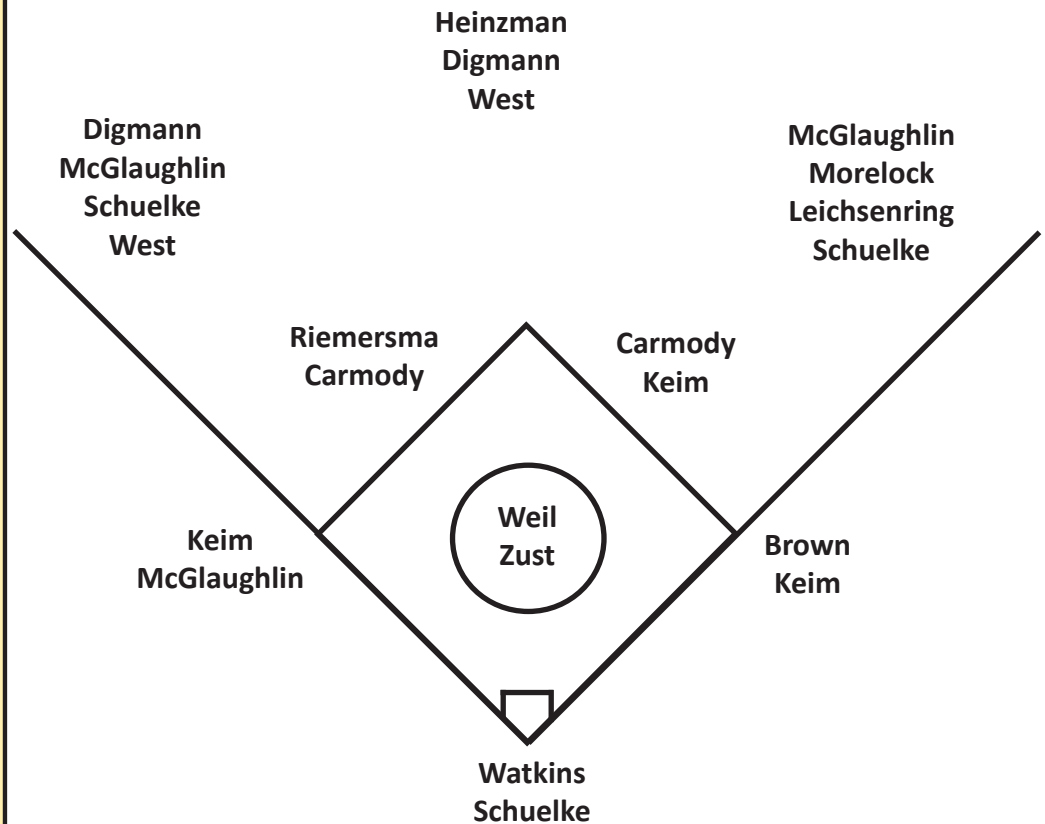

Home Runs	9 (McGlaughlin)
RBI	48 (McGlaughlin)
Total Bases	103 (McGlaughlin)
Slugging Pct.	.655 (McGlaughlin)
Walks	21 (Brown)
Hit by Pitch	8 (Watkins)
Strikeouts	30 (Heinzman)
On-Base Percentage	.454 (Watkins)
Sacrifice Flies	2 (Keim)
Sacrifice Hits	12 (Leichsenring)
Stolen Bases	21 (West)
Stolen Base Attempts	24 (West)

Iowa's Individual Pitching Leaders

ERA	1.03 (Weil)
Wins	22 (Weil)
Appearances	40 (Weil)
Games Started	27 (Weil)
Complete Games	20 (Weil)
Shutouts	11 (Weil)
Saves	3 (Weil)
Innings Pitched	196.2 (Weil)
Strikeouts	282 (Weil)
Opponent Batting Average	.130 (Weil)

Iowa's Individual Team Batting Leaders

Games Played	49 (six players)
Games Started	49 (Brown & Riemersma)
Batting Avg.	.387 (McGlaughlin)
At Bats	155 (McGlaughlin)
Runs Scored	34 (Carmody)
Hits	60 (McGlaughlin)
Doubles	14 (McGlaughlin)
Triples	2 (three players)

Hawkeye Defensive Depth Chart