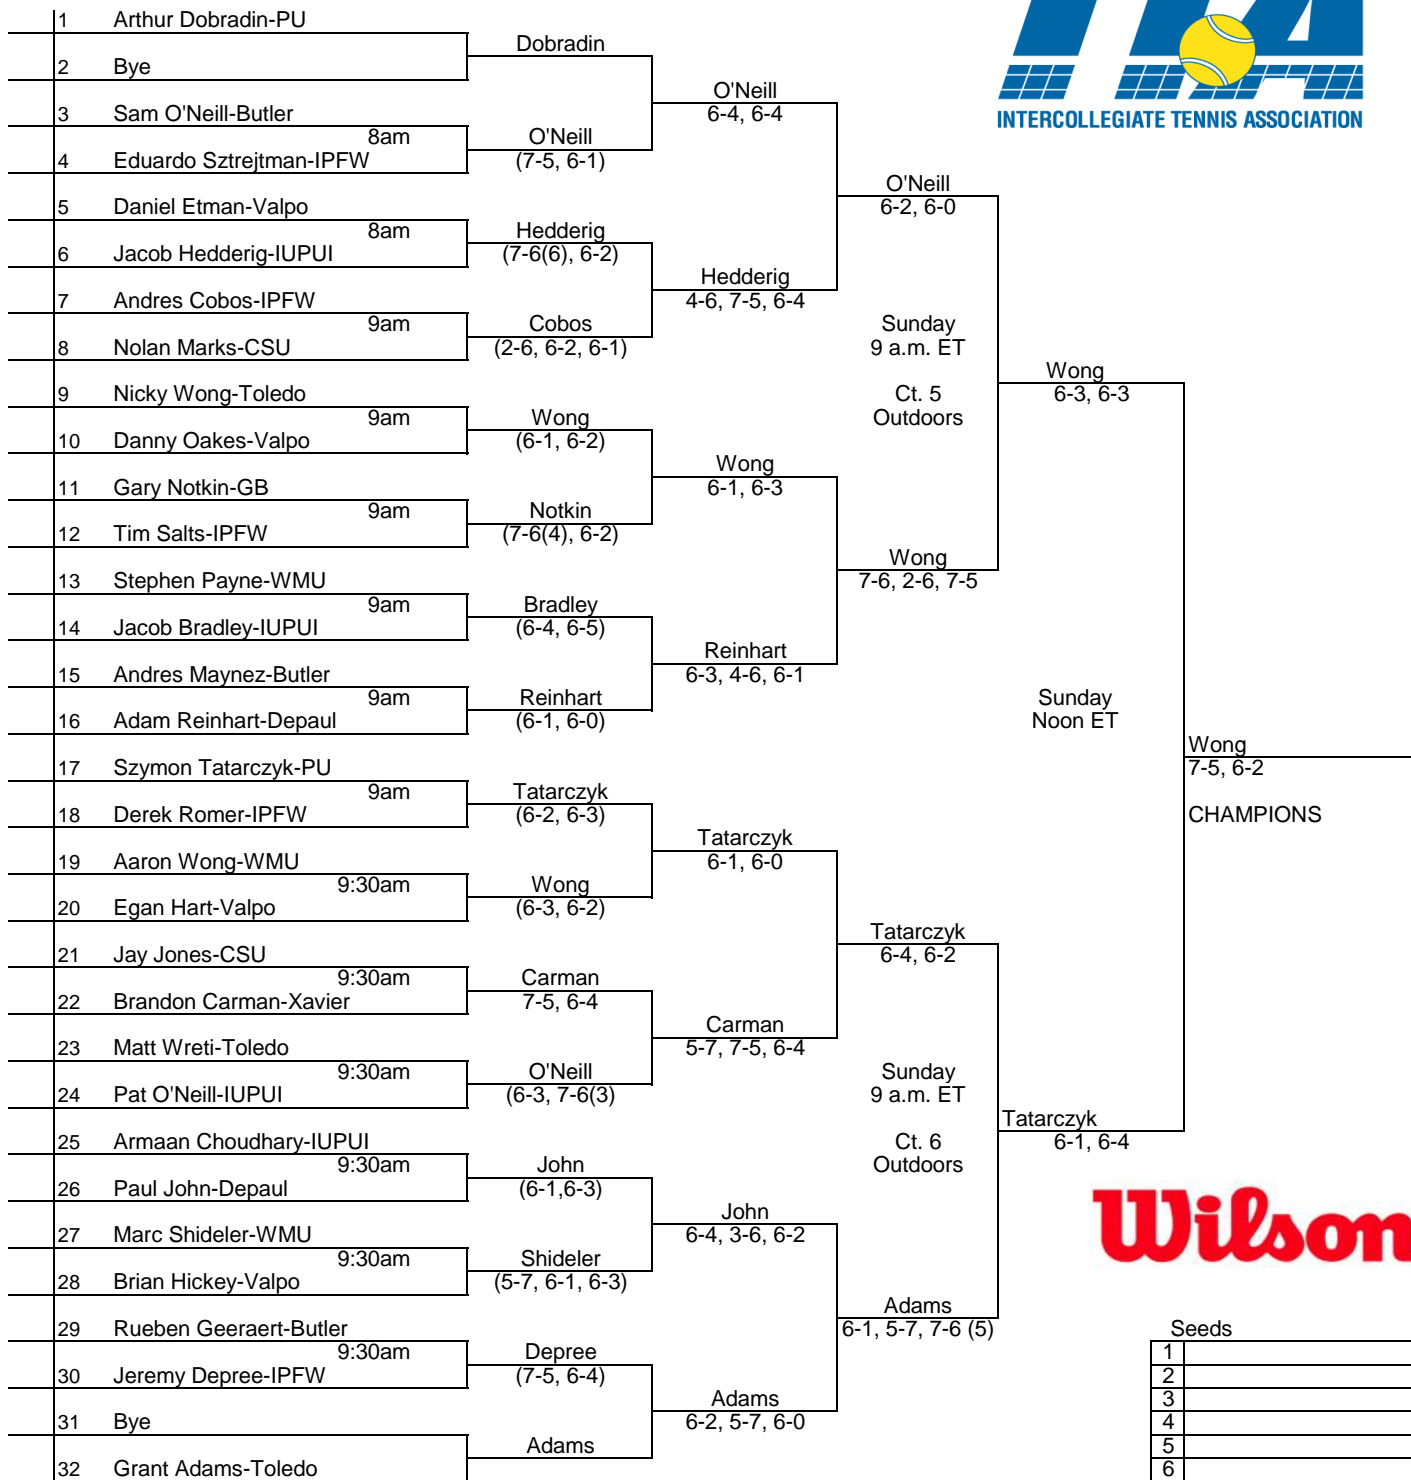

2012 Purdue Fall Invitational

An Intercollegiate Tennis Association Sanctioned Event
Flight C singles main draw

Seeds	
1	
2	
3	
4	
5	
6	
7	
8