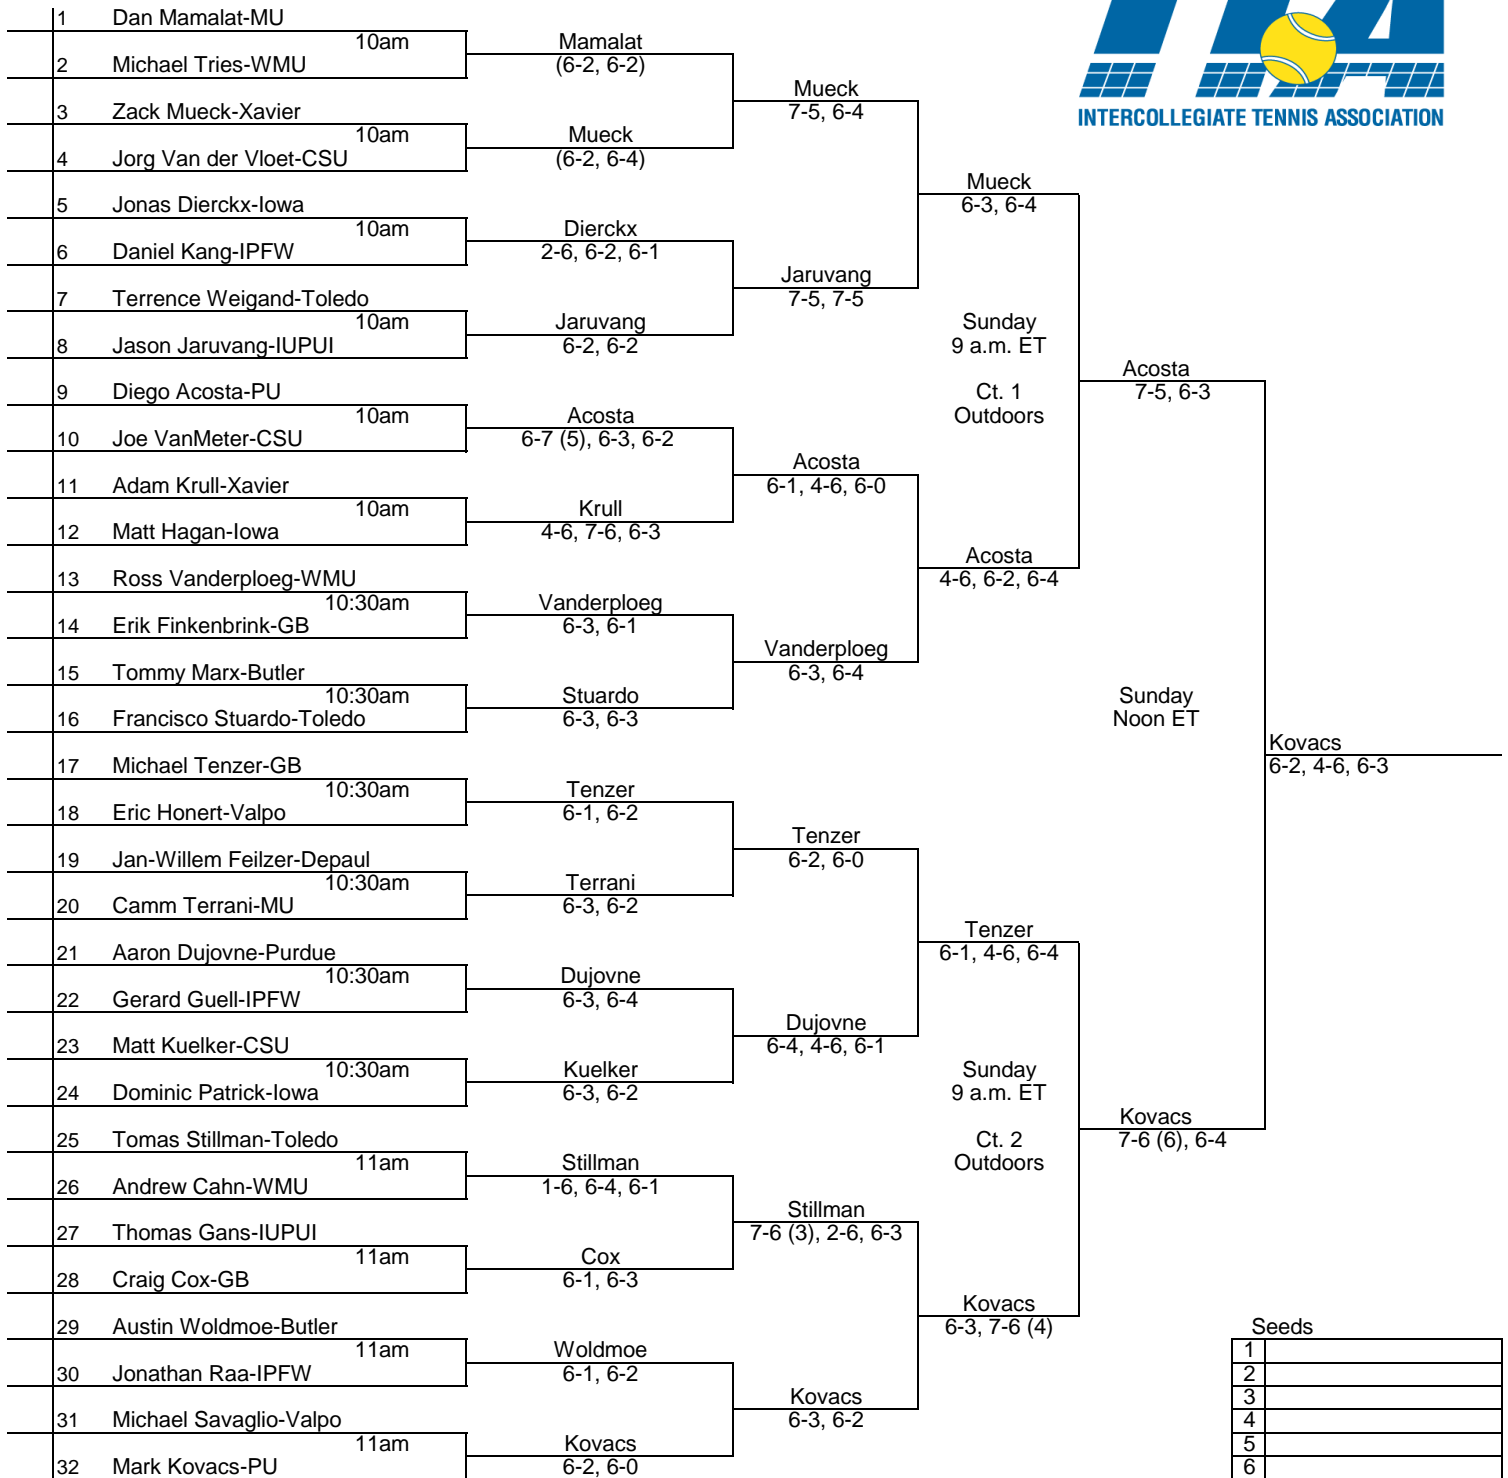

2012 Purdue Fall Invitational

An Intercollegiate Tennis Association Sanctioned Event
Flight A Singles Main Draw

2012 Purdue Fall Invitational
An Intercollegiate Tennis Association Sanctioned Event
Flight A Singles Consolation

SEEDS

1	
2	
3	
4	

2012 Purdue Fall Invitational
An Intercollegiate Tennis Association Sanctioned Event
Flight B singles Main draw

Seeds	
1	
2	
3	
4	
5	
6	
7	
8	

2012 Purdue Fall Invitational
An Intercollegiate Tennis Association Sanctioned Event
Flight B singles consolation