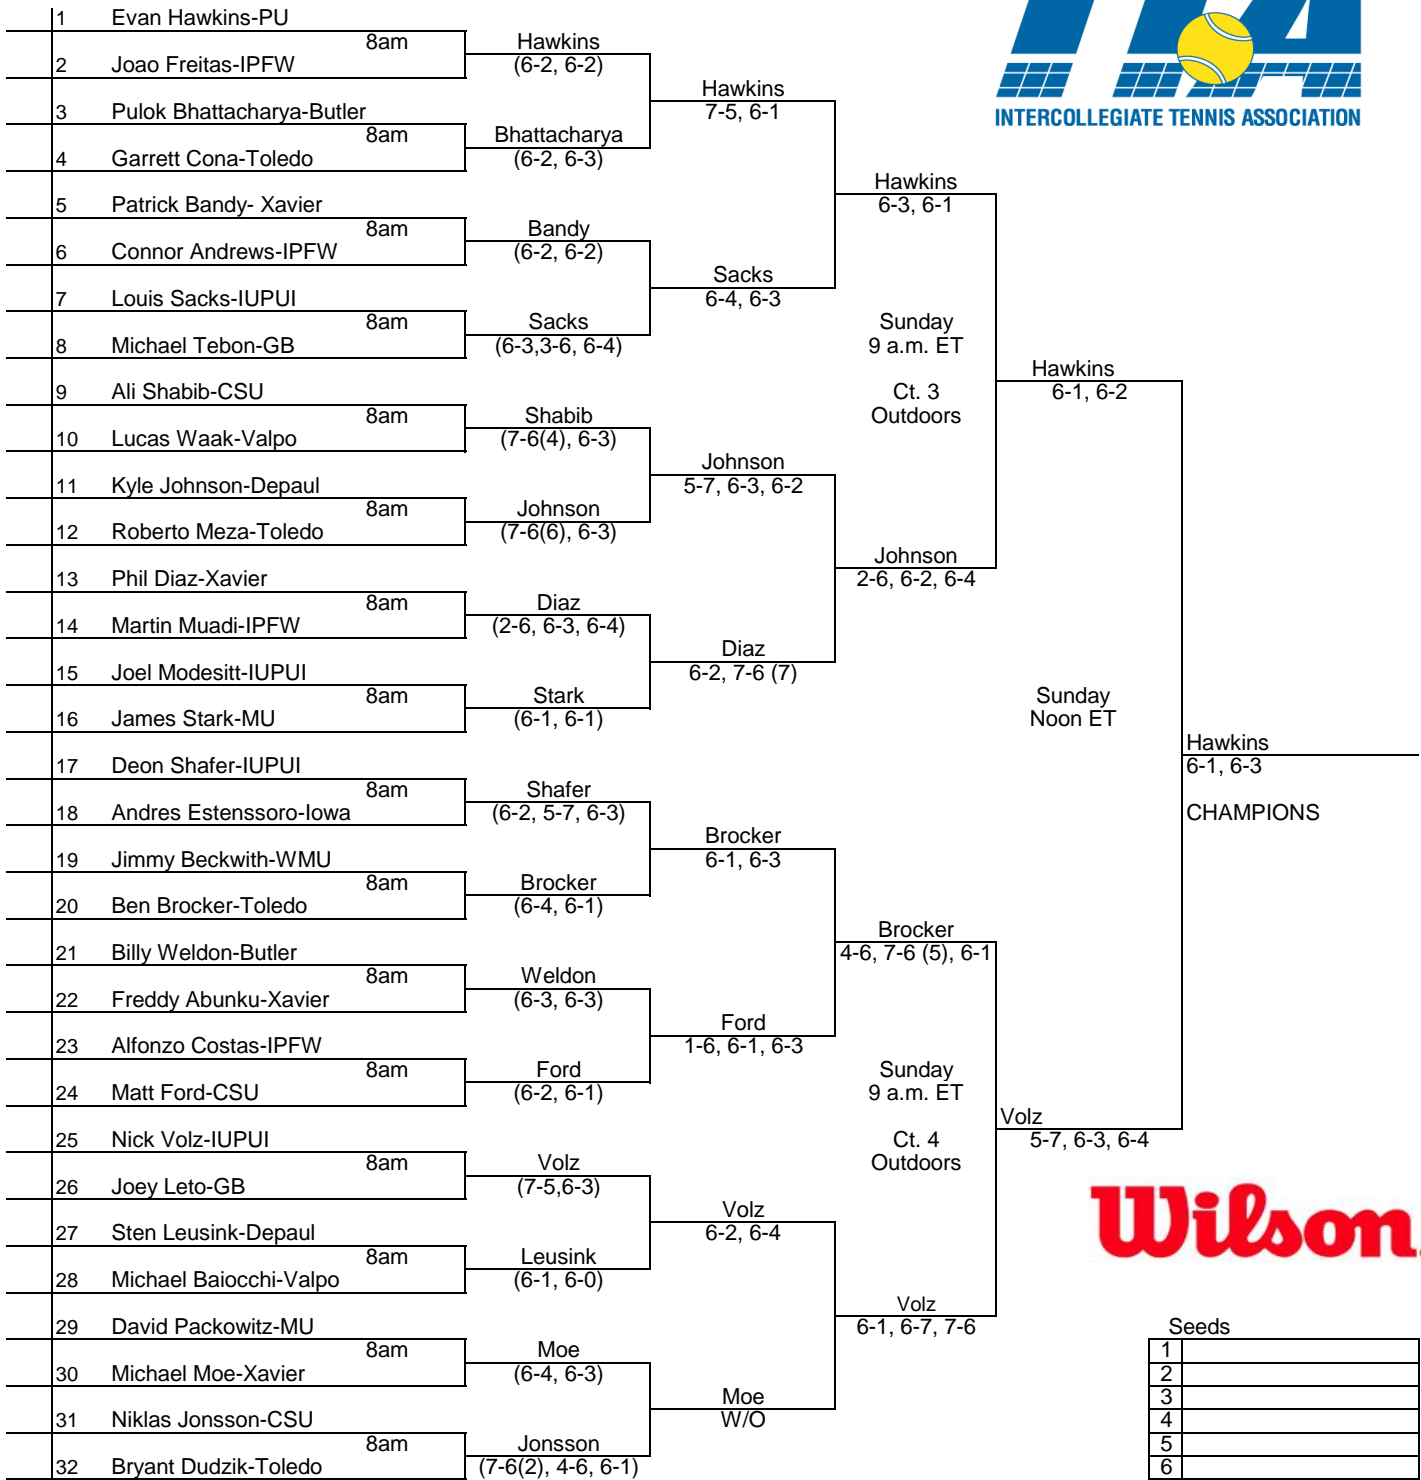

2012 Purdue Fall Invitational
An Intercollegiate Tennis Association Sanctioned Event
Flight B singles Main draw

Seeds	
1	
2	
3	
4	
5	
6	
7	
8