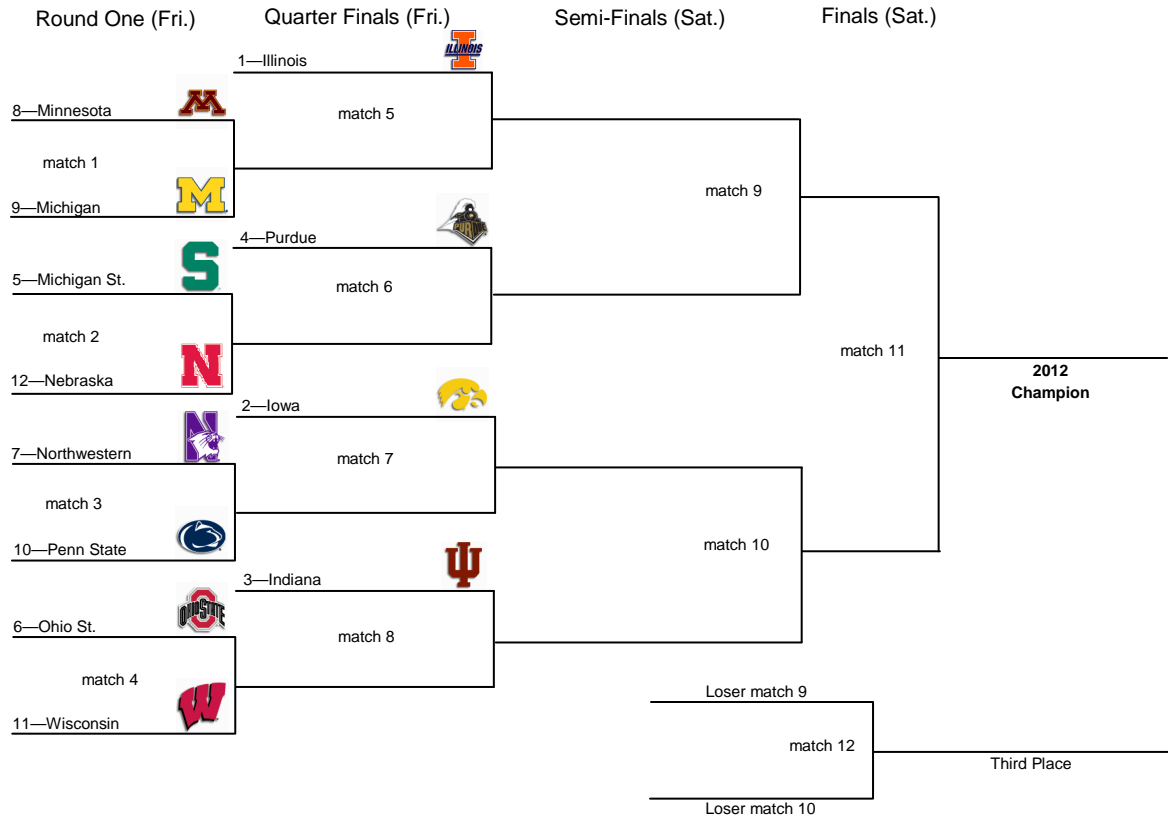

2012 BIG TEN MATCH PLAY CHAMPIONSHIP

Tee Times Foursomes /10 Min. Intervals			
Day 1 (Friday) Morning Wave			
match 1	No. 1 Tee 7:30 AM 7:40 AM 7:50 AM	match 3	No. 10 Tee 7:30 AM 7:40 AM 7:50 AM
match 2	8:00 AM 8:10 AM 8:20 AM	match 4	8:00 AM 8:10 AM 8:20 AM
Afternoon Wave			
match 5	No. 1 Tee 12:00 PM 12:10 PM 12:20 PM	match 7	No. 10 Tee 12:00 PM 12:10 PM 12:20 PM
match 6	12:30 PM 12:40 PM 12:50 PM	match 8	12:30 PM 12:40 PM 12:50 PM
match 16	1:00 PM 1:10 PM 1:20 PM	match 17	1:00 PM 1:10 PM 1:20 PM
Day 2 (Saturday) Morning Wave			
match 9	No. 1 Tee 7:30 AM 7:50 AM 8:10 AM	match 13	No. 10 Tee 7:30 AM 7:40 AM 7:50 AM
match 10	7:40 AM 8:00 AM 8:20 AM	match 14	8:00 AM 8:10 AM 8:20 AM
match 18	8:30 AM 8:40 AM 8:50 AM	match 19	8:30 AM 8:40 AM 8:50 AM
Afternoon Wave			
match 11	No. 1 Tee 12:00 PM 12:10 PM 12:20 PM	match 15	No. 10 Tee 12:00 PM 12:10 PM 12:20 PM
match 12	12:30 PM 12:40 PM 12:50 PM	match 20	12:30 PM 12:40 PM 12:50 PM