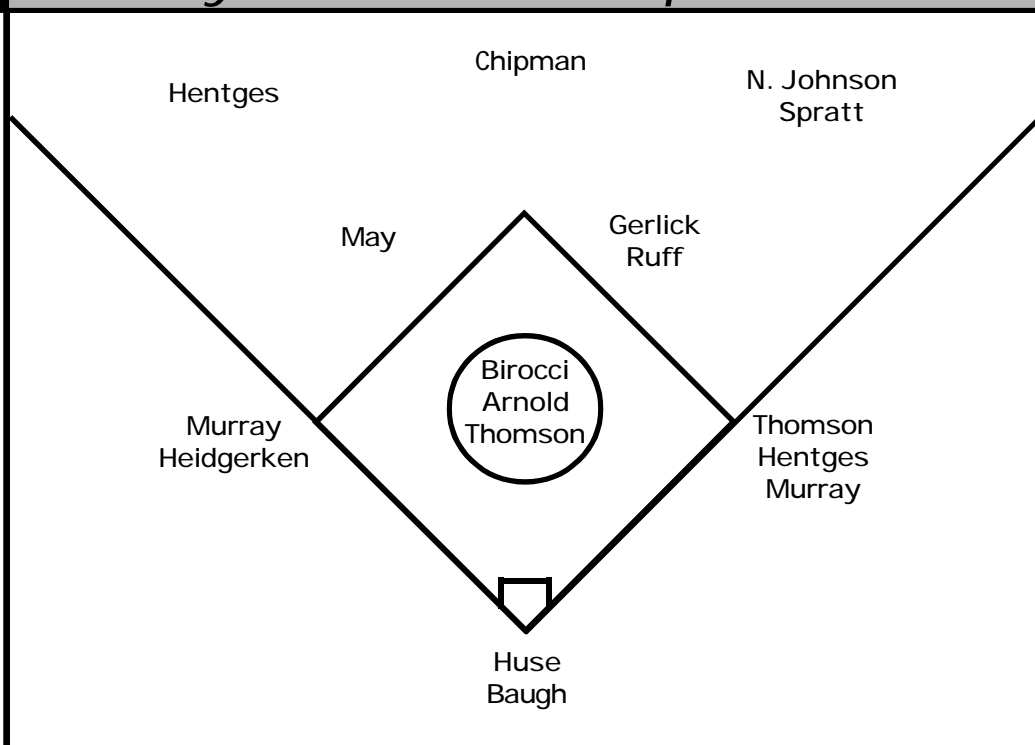

Iowa Hawkeye Roster

3	ALI ARNOLD
4	LISA BIROCCI
5	JENNA SPRATT
6	AMANDA HENTGES
7	ELISHA HUSE
9	NATALIE JOHNSON
10	STACY MAY
11	MINDY HEIDGERKEN
12	ABBY RUFF
13	SAMI BAUGH
14	LAURA CHIPMAN
16	SARAH THOMSON
17	KYLIE MURRAY
22	EMILY GERLICK

HEAD COACH: GAYLE BLEVINS
ASSISTANT: MICHELLE VENTURELLA
ASSISTANT: HOLLY VAN VLYMEN

Hawkeye Defensive Depth Chart

2003 Awards

Jessica Bashor

- First Team All-Big Ten
- Second team NFCA Midwest Regional All-American

Lindsay Bashor

- Second Team All-Big Ten

Lisa Birocci

- Third team NFCA All-American
- First team NFCA Midwest Regional All-American
- Big Ten Pitcher of the Year
- First Team All-Big Ten
- Big Ten Tournament MVP

Katie Boney

- Second Team All-Big Ten
- Second team NFCA Midwest Regional All-American

Krisin Johnson

- Second team NFCA All-American
- First team NFCA Midwest Regional All-American
- First team all-Big Ten

Stacy May

- Big Ten Freshman of the Year
- First Team All-Big Ten
- Second team NFCA Midwest Regional All-American

The Long Grove, IA, native currently leads the team with eight stolen bases, and has only been thrown out once.

Emily Gerlick is 6-of-6 in stolen bases, while **Jenna Spratt** and **Laura Chipman** are each 5-for-5.

Run Support

While All-American pitcher **Lisa Birocci** starts in the circle, the Hawkeyes have scored 21 runs (2.33 per start). When sophomore **Ali Arnold** starts, Iowa has scored 40 runs (3.64 per game).

Contact Hitter

Sophomore **Stacy May** is going to make you work to get her out. In 62 at bats, the Reno, NV, native has only struck out one time.

Making Them Count

Sophomore **Emily Gerlick** is hitting .298, but her average jumps to an amazing .500 with runners on base.

Gerlick is also hitting .500 with runners in scoring position.

Any Way She Can

Senior **Sarah Thomson** second on the team with a .308 average, but she owns a team-leading .400 on base percentage.

The Rocklin, CA, native has 11 hits, a team-leading six walks, has reached on two fielder's choices and one error.

Gooseeggs

In a way, it has been an all-or-nothing year for Iowa this season. Eleven of the 20 games Iowa has played in have been shutouts on one side or another. The Hawkeyes have a 7-4 record in shutouts this season.

New Faces All Around

The Hawkeyes will definitely have a new look in the infield this season, with each position sporting a new face this year.

Sarah Thomson will take over duties at first base, while **Emily Gerlick** will be Iowa's primary second baseman. **Stacy May** will move from third base to shortstop, while freshman **Mindy Heidergerken** or **Kylie Murray** will take May's old spot at third.

Elisha Huse and freshman **Sami Baugh** will split time behind the plate.

All three outfield spots will have a new look, too.

Laura Chipman will move from left to centerfield, where she will replace Katie Boney. **Amanda Hentges** will move from first base to left, while **Natalie Johnson** will play in right. Freshman **Jenna Spratt** will serve as the utility outfielder this season.