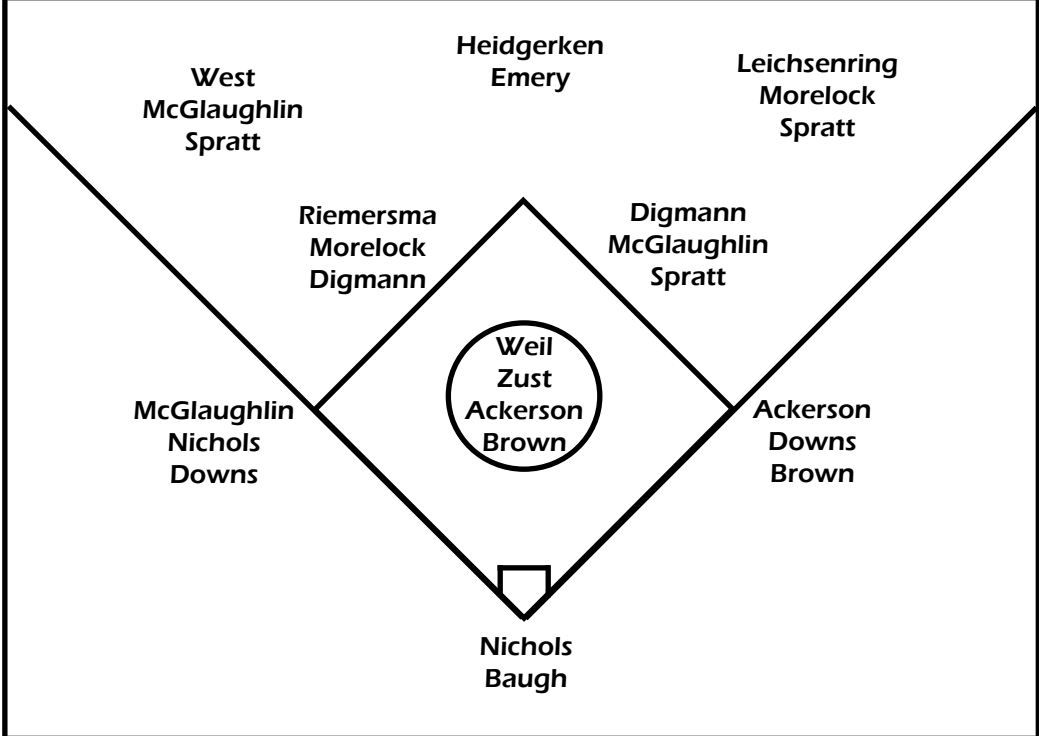

- 1 EMILY NICHOLS
- 2 SUMMER DOWNS
- 3 KATIE BROWN
- 4 QUINN MORELOCK
- 5 JENNA SPRATT
- 6 RACHEL WEST
- 7 BRITTANY WEIL
- 8 ERIN RIEMERSMA
- 9 LINDSEY EMERY
- 10 TAYLOR LEICHSENRING
- 11 MINDY HEIDGERKEN
- 12 COLLEEN MCGLAUGHLIN
- 13 SAMI BAUGH
- 14 AMANDA ZUST
- 15 CALLIE ADREON
- 17 HEIDI DAUMEN
- 22 LINDSEY DIGMANN
- 24 STEPHANIE ACKERSON

HEAD COACH
GAYLE BLEVINS

ASSOCIATE HEAD COACH
MICHELLE VENTURELLA

PITCHING COACH
AMANDA SCOTT

VOLUNTEER ASSISTANT COACH
JEN FRIED

STUDENT ASSISTANT COACH
STACY MAY

ACKERSON THROWS NO-HITTER

Junior **Stephanie Ackerson** took full advantage of her first career start in the circle, tossing a five-inning no-hitter in Iowa's season opener against Howard. The Clive, IA, native allowed only four Howard baserunners and struck out five.

IOWA EXTENDS BLEVINS' CONTRACT

University of Iowa Athletic Director **Gary Barta** announced that **Gayle Blevins'** contract has been extended thru June 30, 2011.

Blevins is the all-time winningest coach in Iowa softball history and has led the Hawkeyes to four College World Series appearances, five Big Ten regular season titles and two Big Ten Tournament championships..

HAWKEYES ADD FIVE FRESHMEN

Iowa welcomes a class of five freshmen to the 2007 squad. **Katie Brown**, **Lindsey Digmann**, **Taylor Leichsenring**, and **Amanda Zust** hail from Iowa while walk-on **Heidi Daumen** is from Illinois.

Brown and Zust will see time in the circle while Digmann will play second base. Leichsenring is an outfielder and Daumen is a utility player who can catch or play first base.

IOWA ADDS TWO NEW COACHES

Jen Fried and **Stacy May** are new members of the Iowa coaching staff. Fried is a volunteer assistant and May is a student assistant.

Fried joins the staff from Swarthmore College in Media, PA, where she was an assistant coach from 2005-06. Her duties included designing and implementing daily practices for outfielders along with batting instruction.

Fried played both softball and soccer at Franklin and Marshall College in Lancaster, PA. She was named the Centennial Conference Softball Player of the Year in 2004 and was an all-conference selection from 2001-04.

May was a four-year letterwinner at both third base and shortstop for Iowa from 2003-06. She was named both Big Ten Freshman of the Year and first team all-Big Ten in 2003. May was also a three-time NFCA all-Mideast Region pick and was a two-time *ESPN the Magazine* Academic All-America District 7 selection.

May was drafted by the Chicago Bandits of the National Professional Fastpitch League as the fourth pick in the second round in the 2006 draft. She earned the 2006 Nokona Rookie of the Year award and was also named to the all-NPF team.