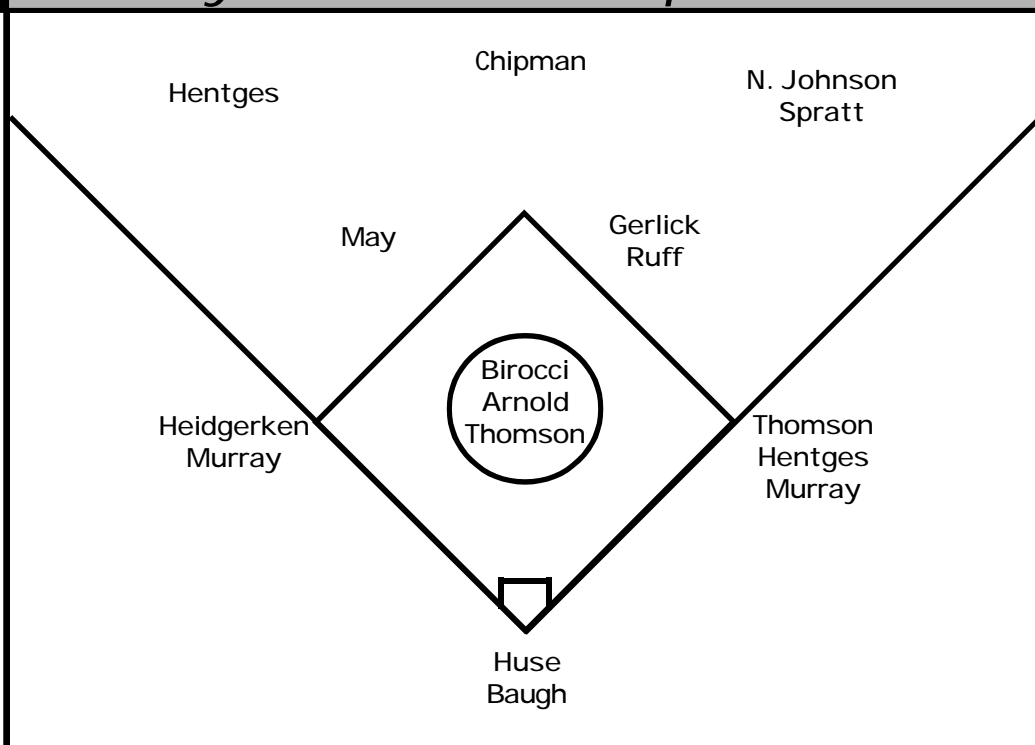

Iowa Hawkeye Roster

3	ALI ARNOLD
4	LISA BIROCCI
5	JENNA SPRATT
6	AMANDA HENTGES
7	ELISHA HUSE
9	NATALIE JOHNSON
10	STACY MAY
11	MINDY HEIDGERKEN
12	ABBY RUFF
13	SAMI BAUGH
14	LAURA CHIPMAN
16	SARAH THOMSON
17	KYLIE MURRAY
22	EMILY GERLICK

HEAD COACH: GAYLE BLEVINS
ASSISTANT: MICHELLE VENTURELLA
ASSISTANT: HOLLY VAN VLYMEN

Hawkeye Defensive Depth Chart

2003 Awards

Jessica Bashor

- First Team All-Big Ten
- Second team NFCA Midwest Regional All-American

Lindsay Bashor

- Second Team All-Big Ten

Lisa Birocci

- Third team NFCA All-American
- First team NFCA Midwest Regional All-American
- Big Ten Pitcher of the Year
- First Team All-Big Ten
- Big Ten Tournament MVP

Katie Boney

- Second Team All-Big Ten
- Second team NFCA Midwest Regional All-American

Krisin Johnson

- Second team NFCA All-American
- First team NFCA Midwest Regional All-American
- First team all-Big Ten

Stacy May

- Big Ten Freshman of the Year
- First Team All-Big Ten
- Second team NFCA Midwest Regional All-American

With the graduation of four-time all-Big Ten selection Jessica Bashor, **Elisha Huse** and freshman **Sami Baugh** will split time behind the plate.

All three outfield spots will have a new look, too.

Laura Chipman will move from left to centerfield, where she will replace Katie Boney. **Amanda Hentges** will move from first base to left, while **Natalie Johnson** will play in right. Freshman **Jenna Spratt** will serve as the utility outfielder this season.

Arms Race

While the Hawkeyes may have said goodbye to some of their most productive hitters from last season, Iowa returns its entire pitching staff from a year ago.

All-American **Lisa Birocci** returns for her junior year after posting a 29-9 record with a 1.29 ERA and 267 strikeouts last season as a sophomore.

Ali Arnold returns after a successful freshman year in which she went 14-6 with a 1.47 ERA.

Senior **Sarah Thomson** will once again anchor the bullpen and provide spot starts for the Hawkeyes.

Record Breaker

Fireballer **Lisa Birocci** etched her name in the Iowa record books in just her second

year in the Black and Gold. The Des Moines native struck out 267 batters, shattering the Iowa single-season record.

Her record-setting punchout came in Iowa's 3-0 win over Hofstra in the NCAA Regional Tournament held in Lincoln, NE.

The previous best was Karen Jackson's 252 in 1993.

May Day

Freshman **Stacy May** burst on the scene last year in a major way. The Reno, NV, native led the Big Ten with a .450 batting average in conference play, picking up first team all-Big Ten and Big Ten Freshman of the Year honors.

This season, May will make the move from third base to shortstop, where she will replace two-time all-American Kristin Johnson.

Welcome Aboard

The Hawkeyes welcomed a talented class of three freshmen and one junior college transfer to the team this fall.

Sami Baugh, **Mindy Heidgerken** and **Jenna Spratt** make up this year's freshman class, while **Abbie Ruff** will have two years of eligibility after transferring from Waubesa Community College.

Each player is a native of the state of Iowa. Baugh from Johnston, Heidgerken from Long Grove, Spratt from Oxford and Ruff from Garwin.