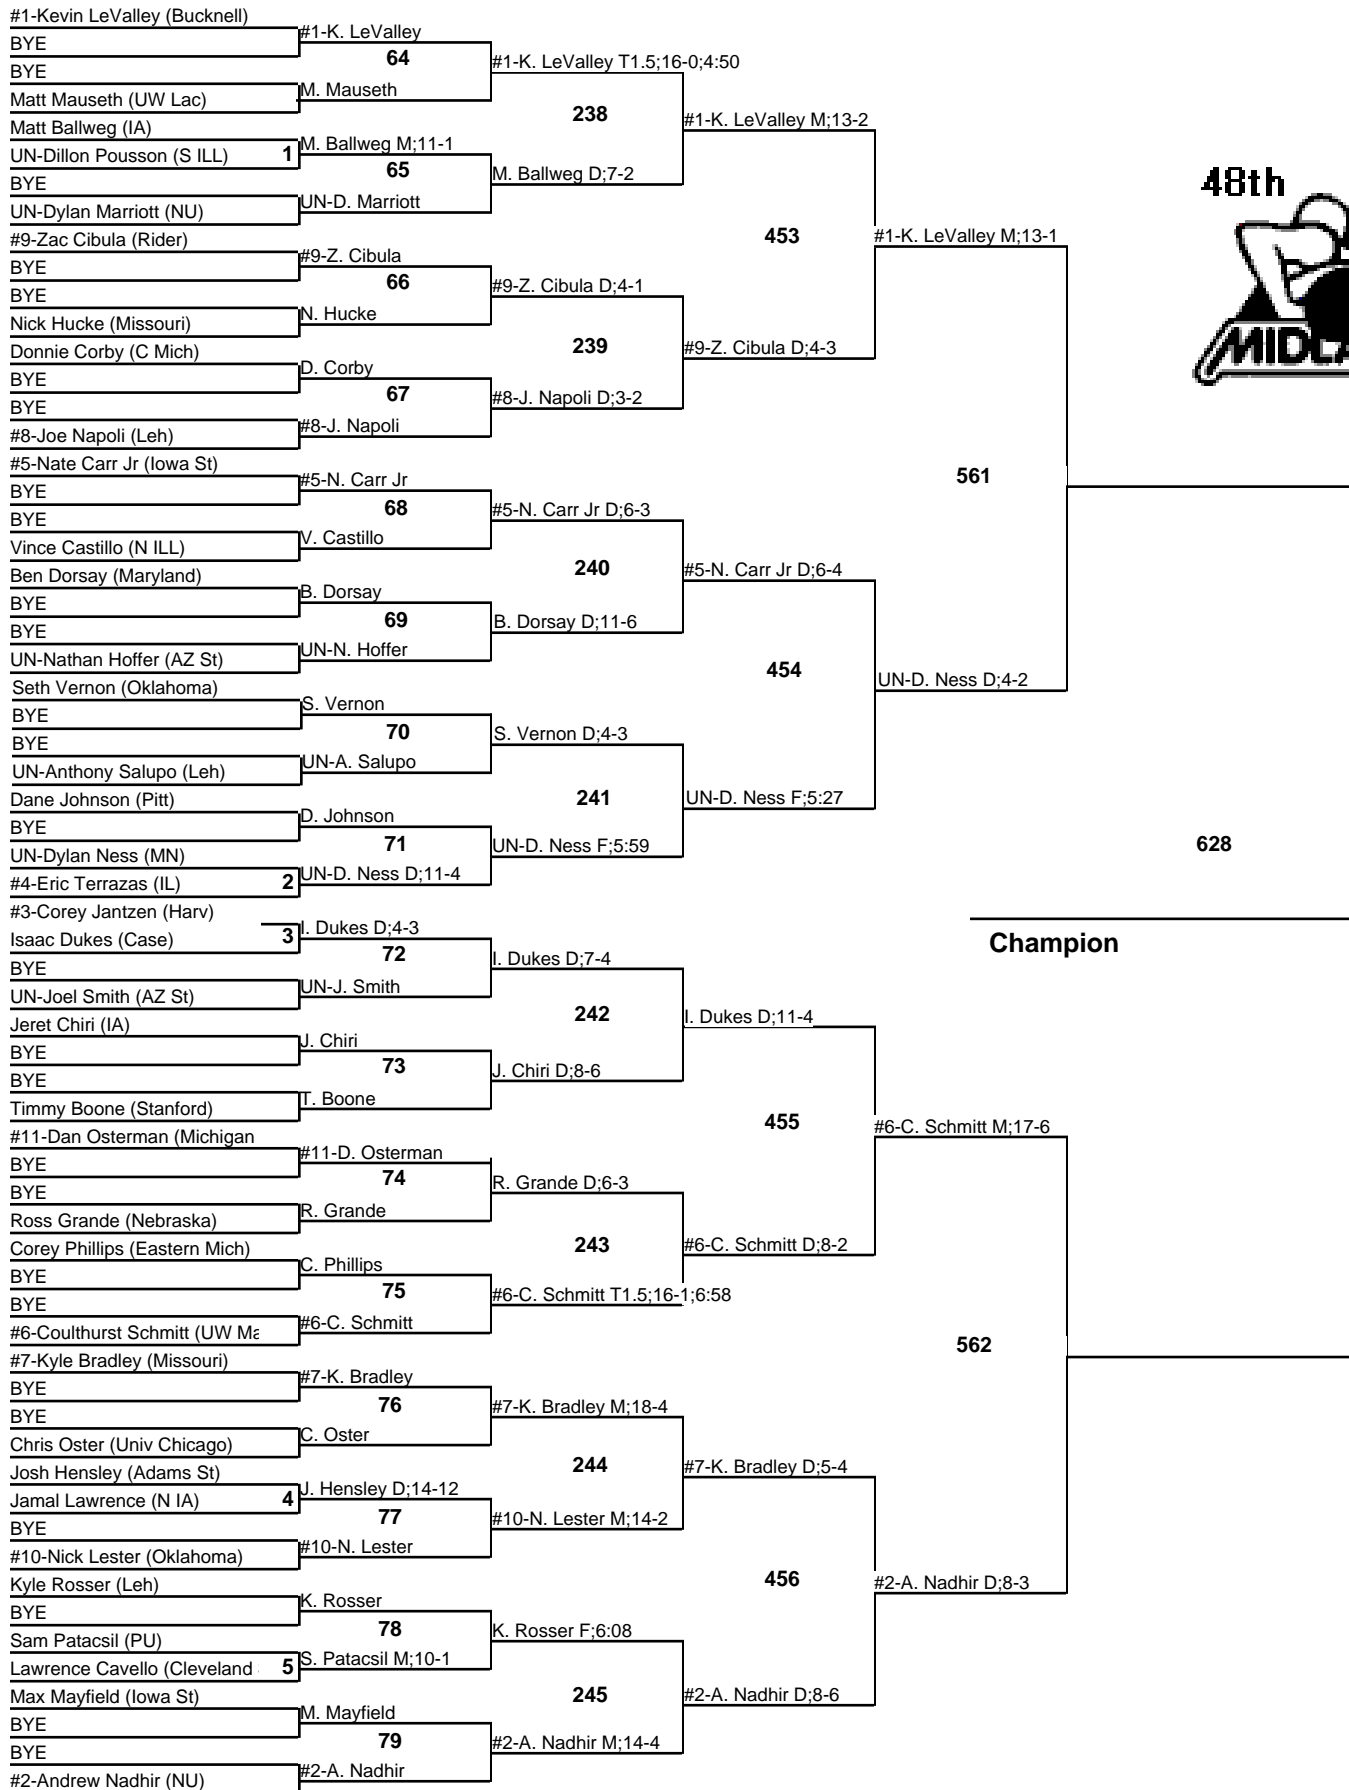

2010 Midlands

149
Championship
29-30 December 2010