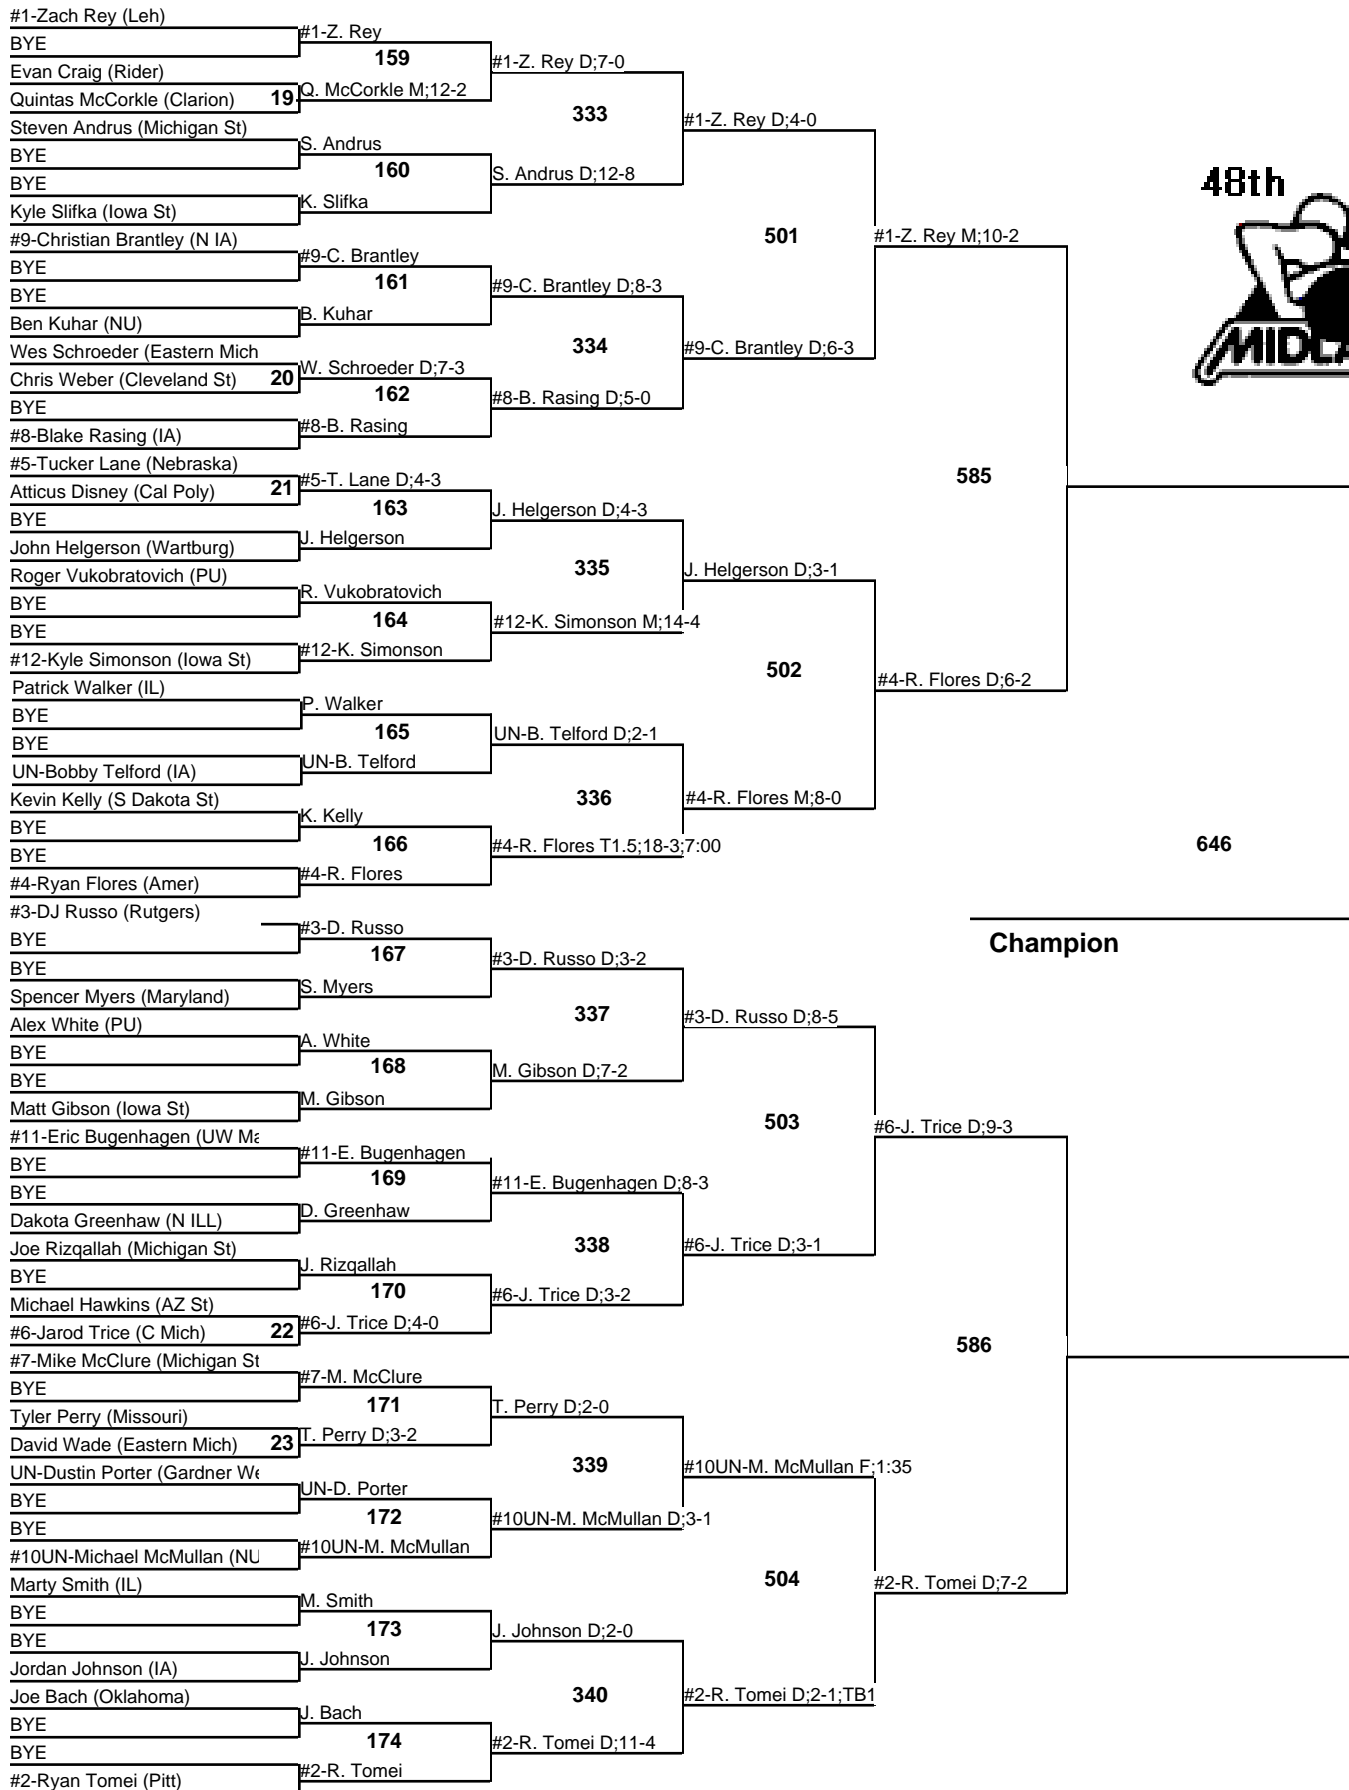

2010 Midlands

285
Championship
29-30 December 2010