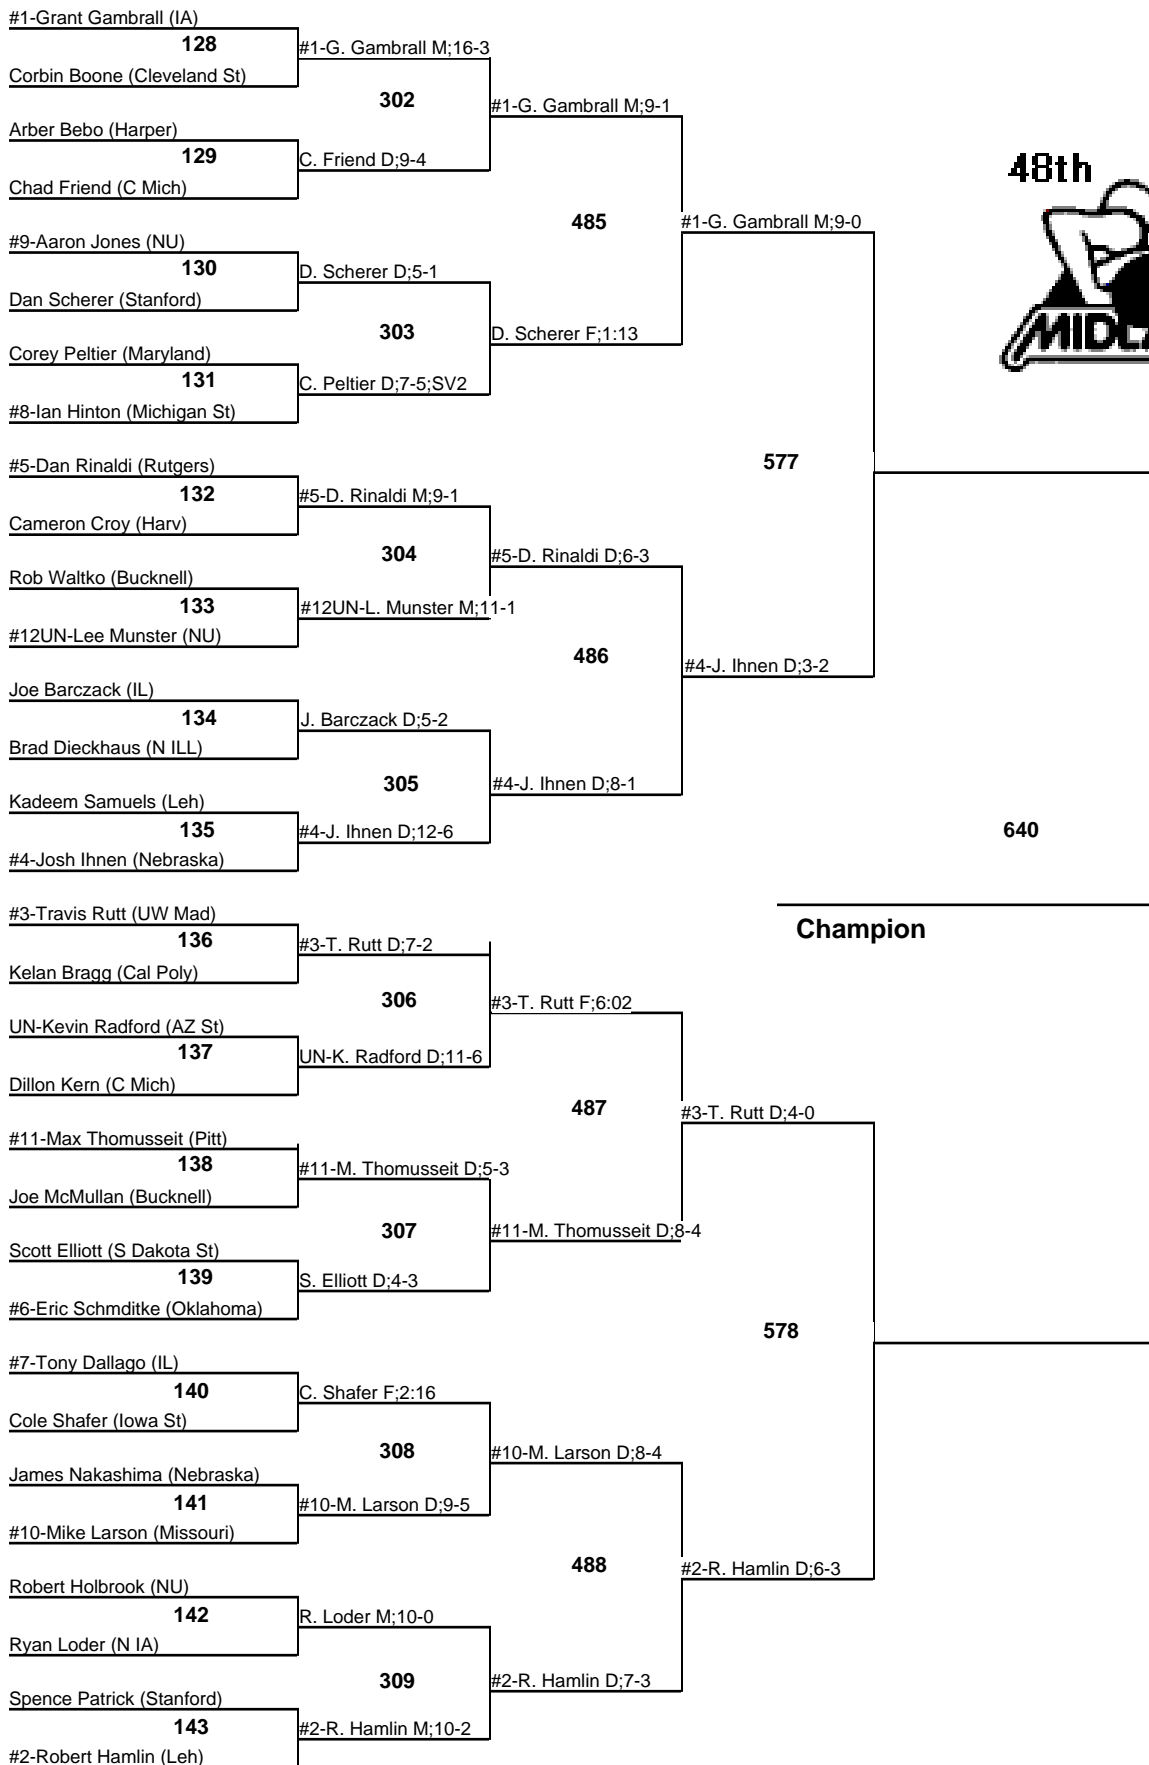

2010 Midlands

184
Championship
29-30 December 2010