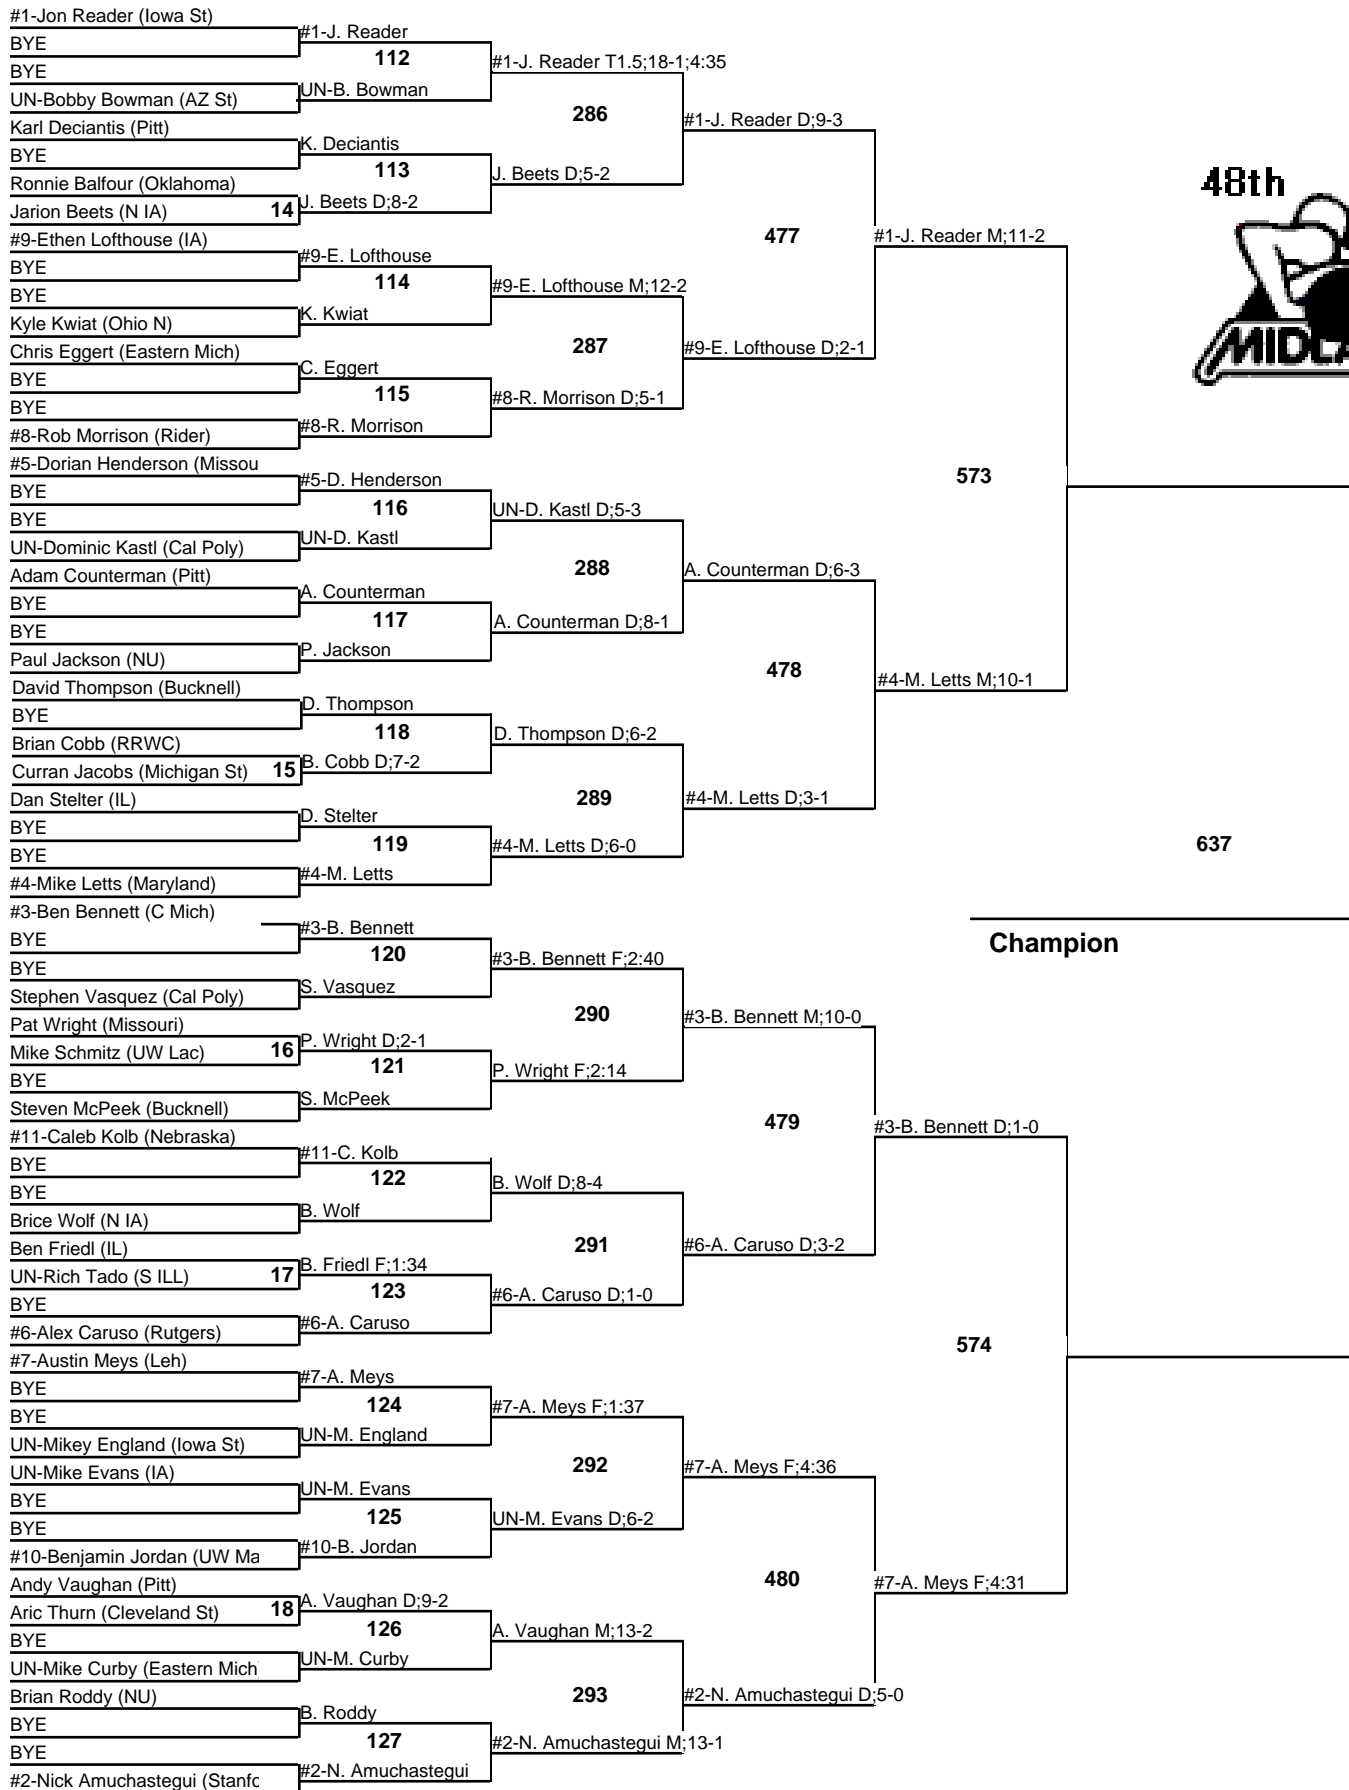

2010 Midlands

174
Championship
29-30 December 2010