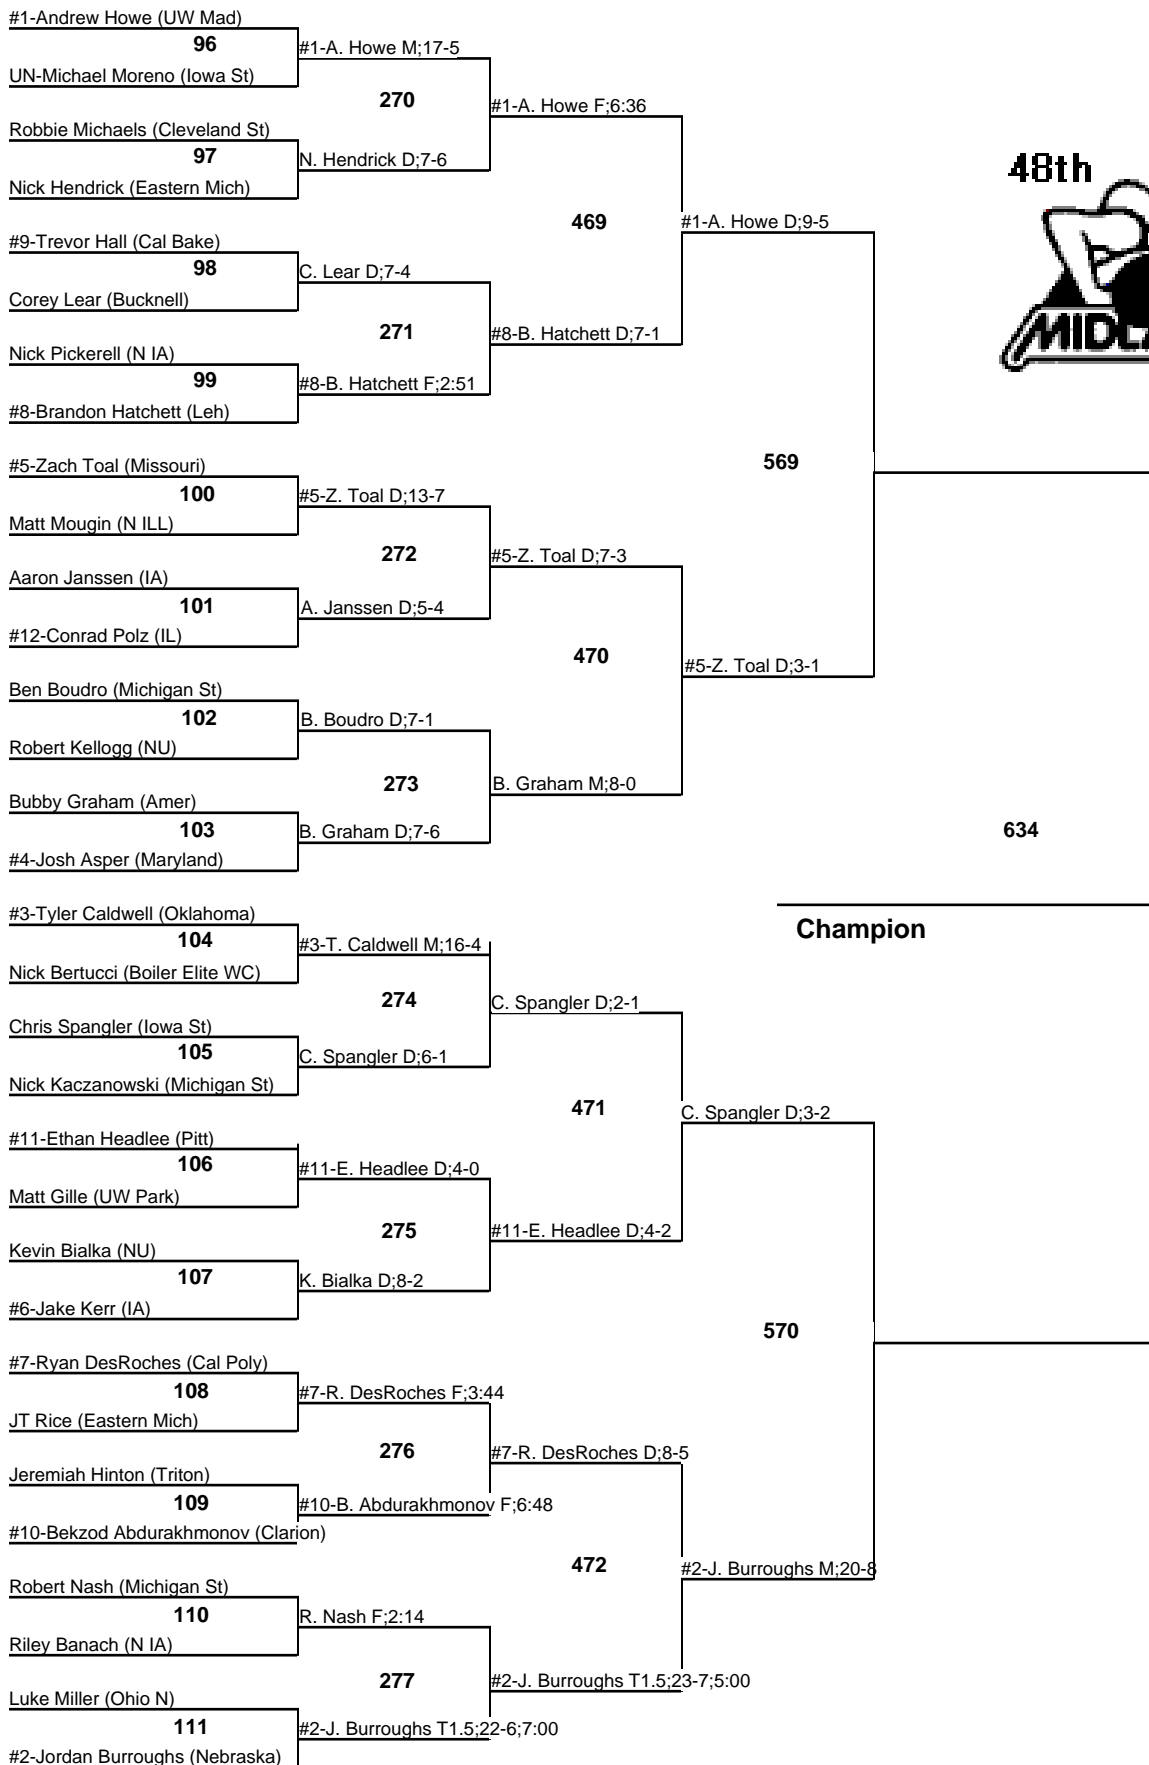

2010 Midlands

165
Championship
29-30 December 2010