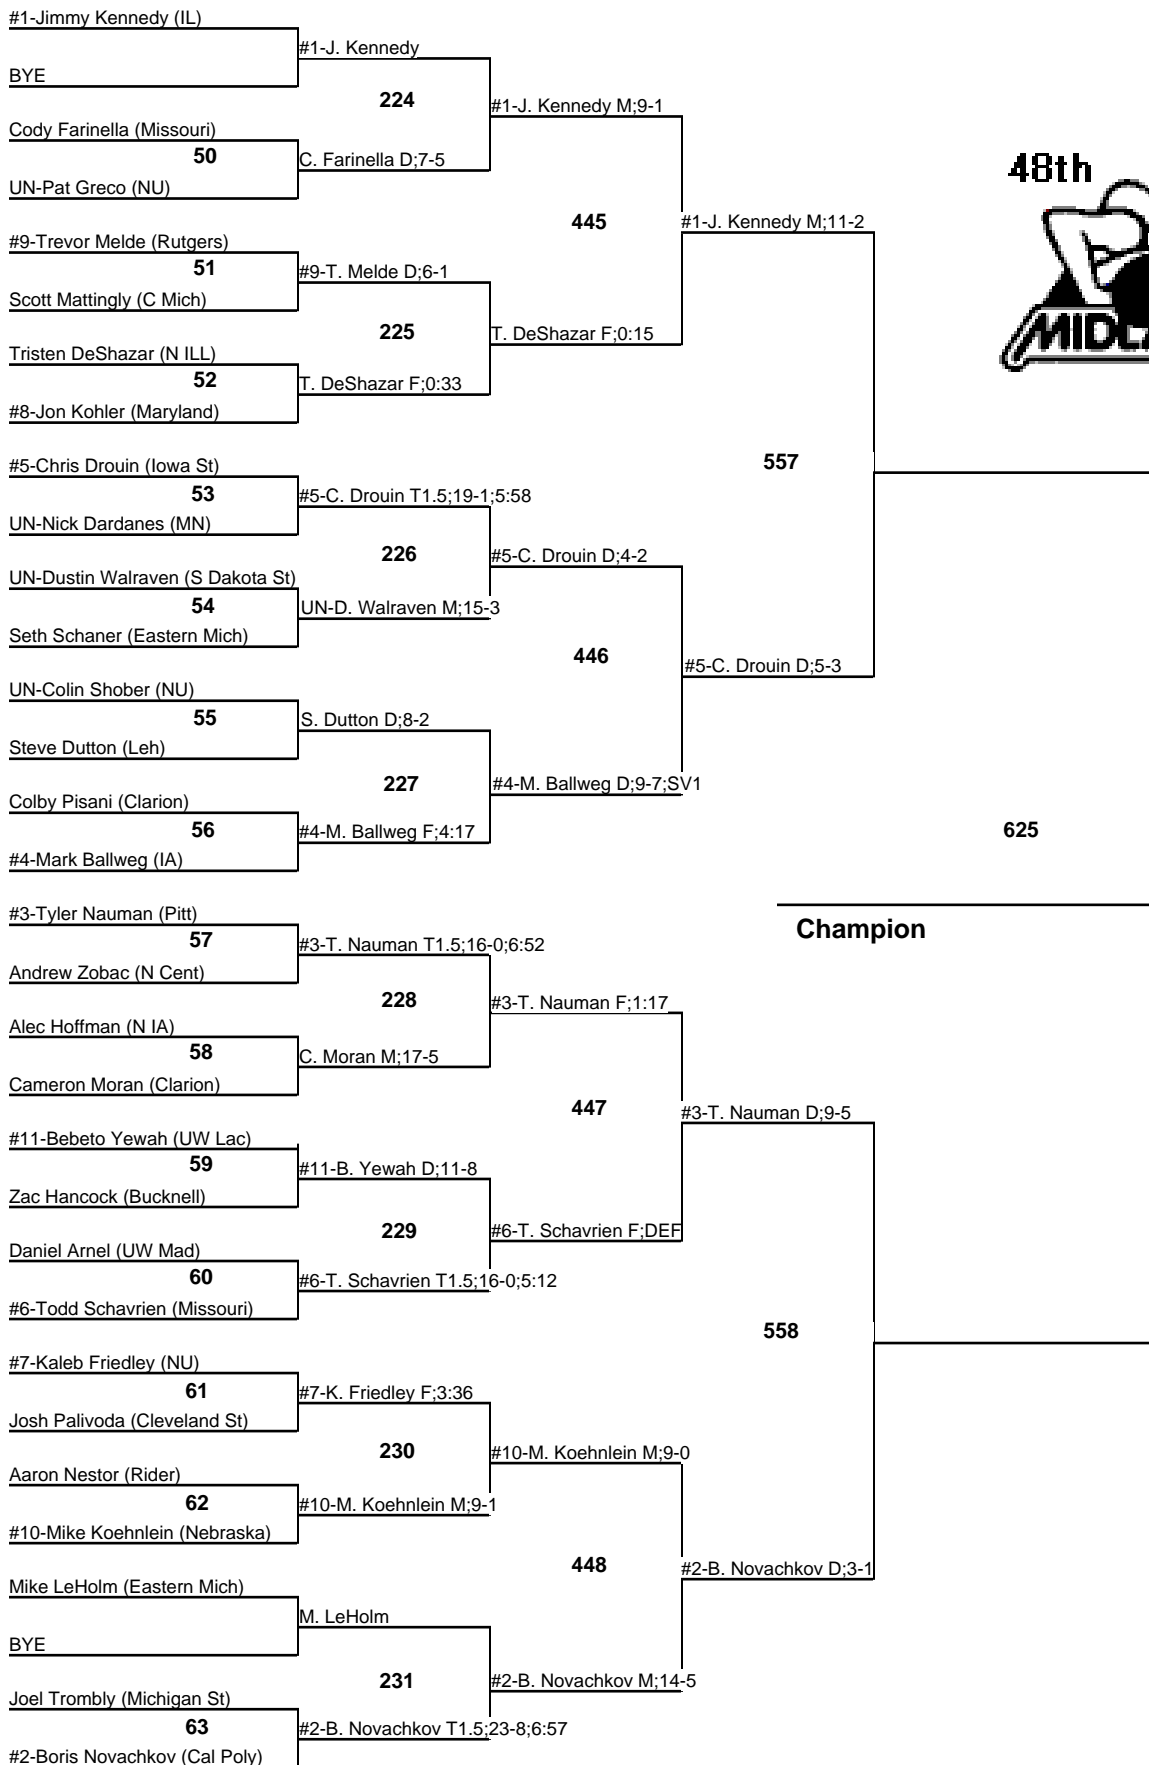

2010 Midlands

141
Championship
29-30 December 2010