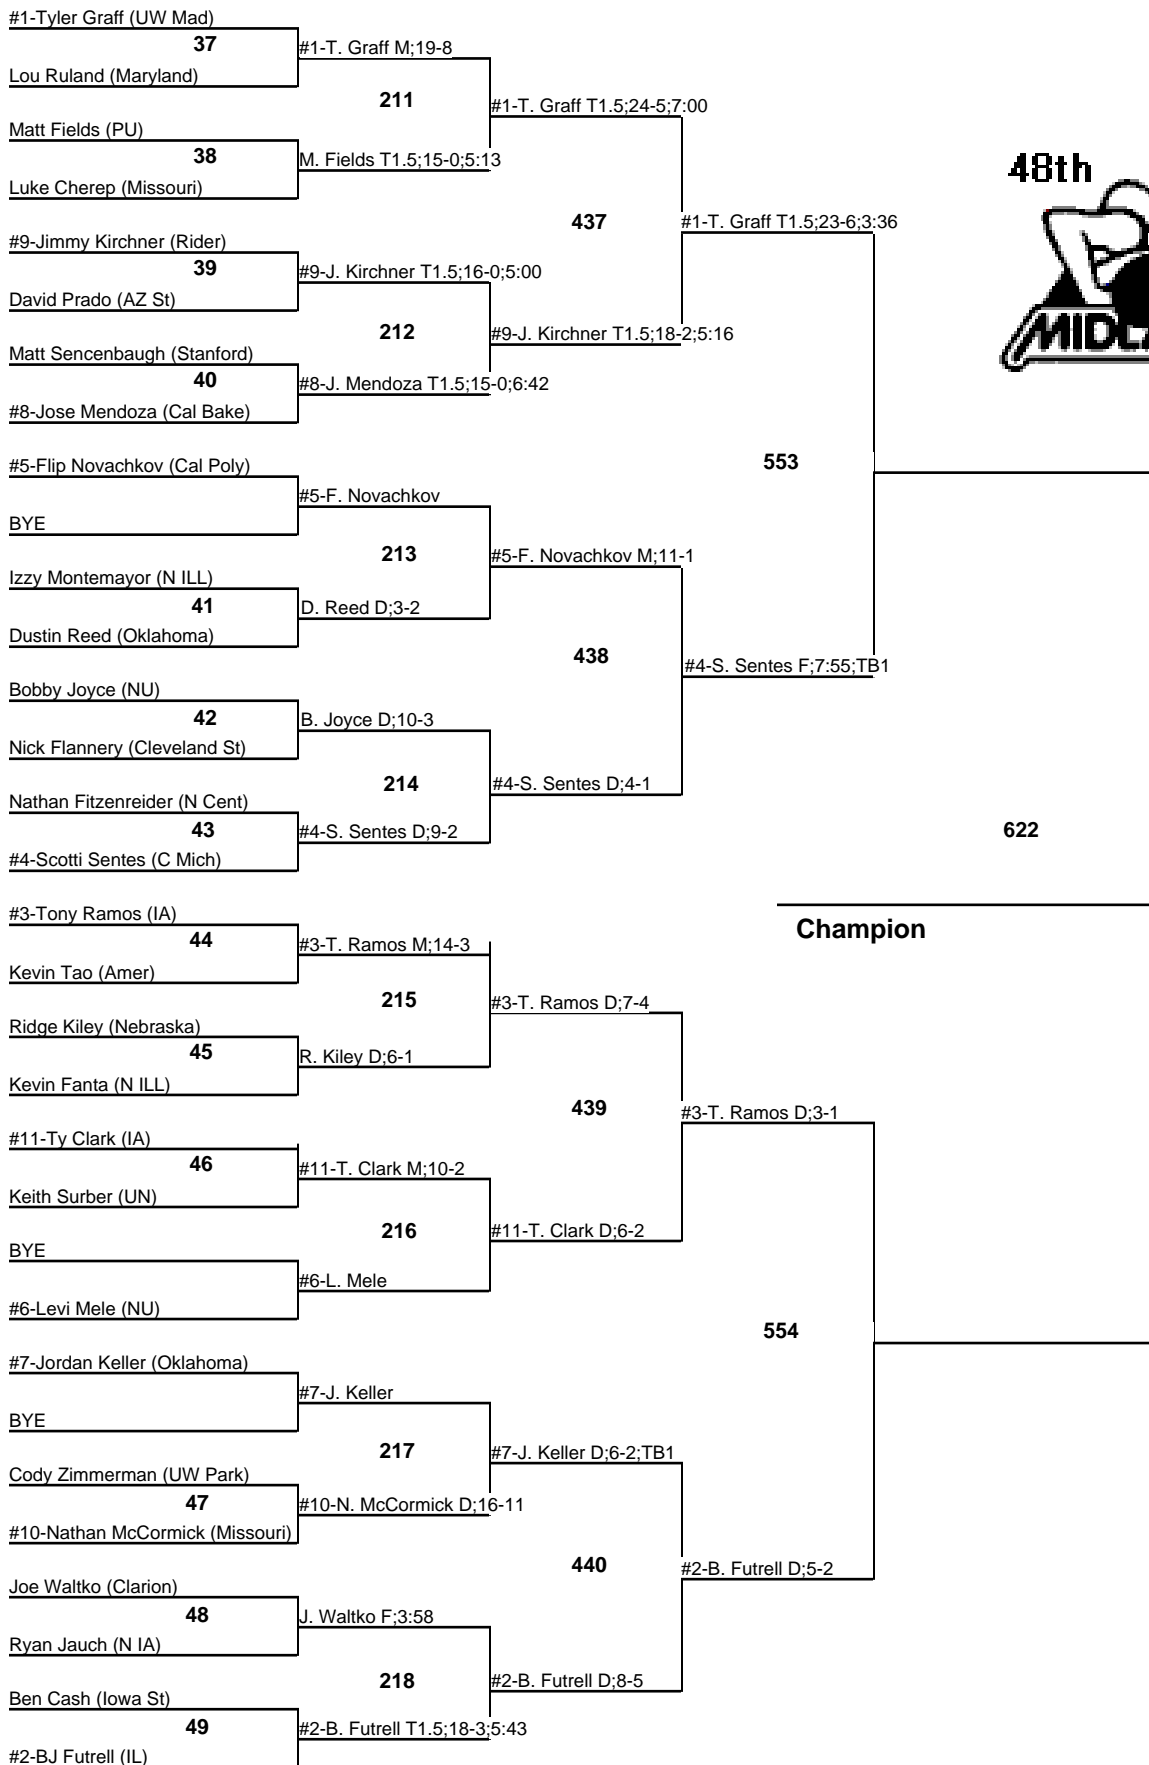

2010 Midlands

133
Championship
29-30 December 2010