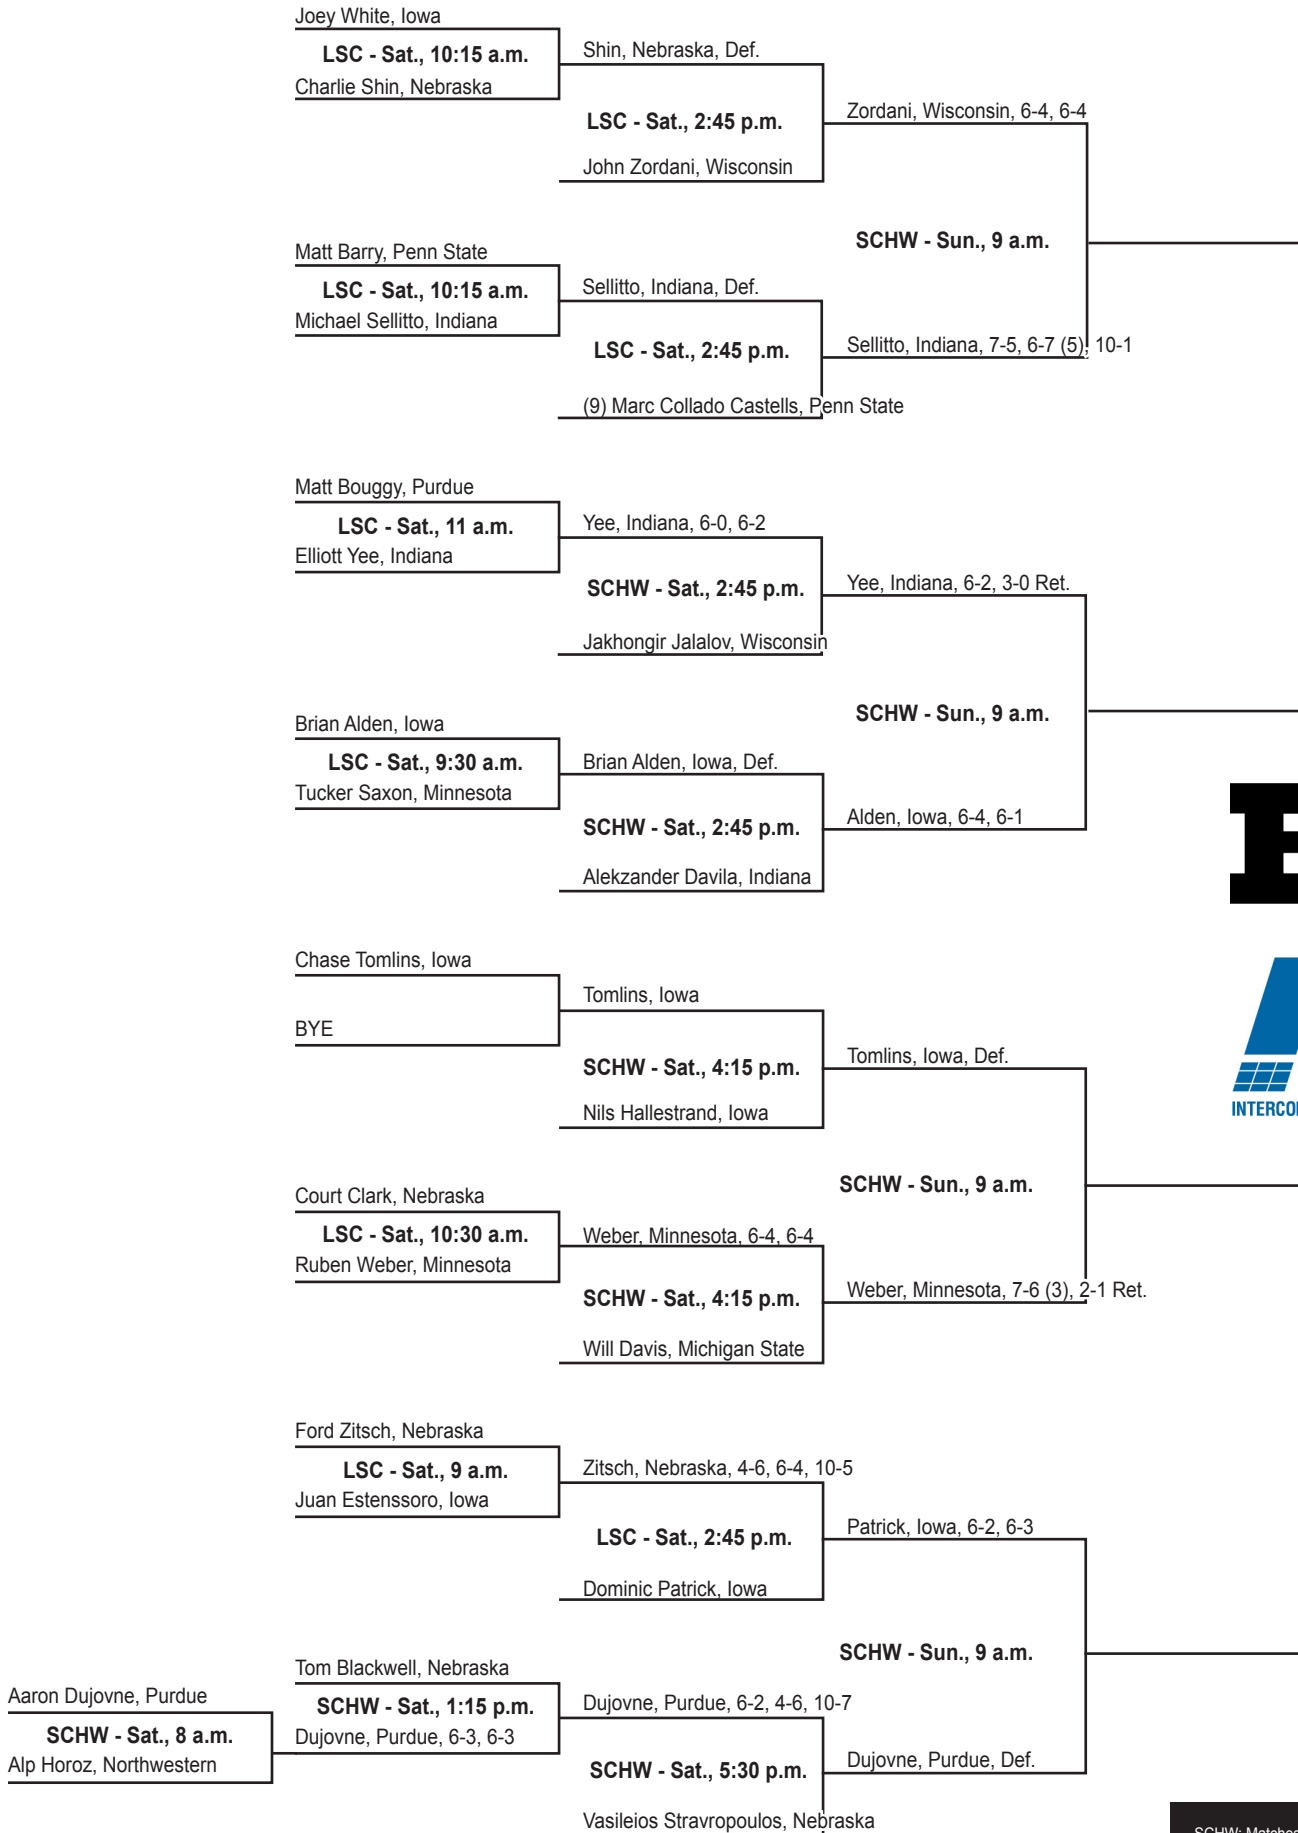

**Quarterfinals**  
Sun., Oct. 27

SCHW: Matches played at Schwartz Tennis Center  
LSC: Matches played at Lafayette Sports Center  
Match times and locations subject to change