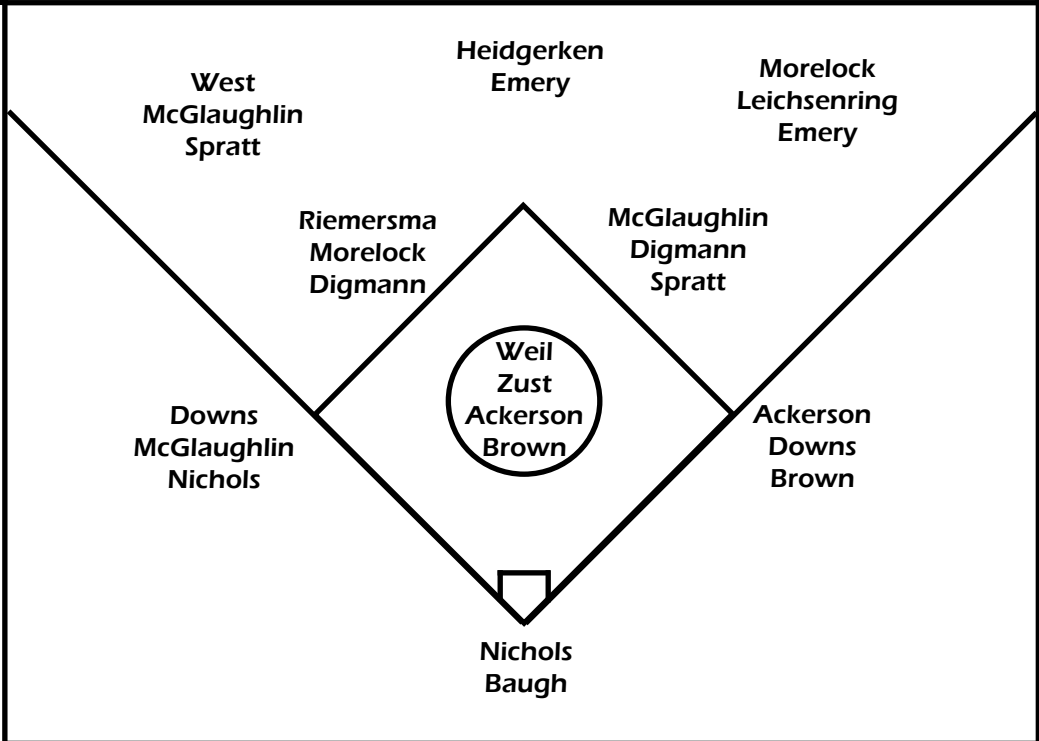

- 1 EMILY NICHOLS
- 2 SUMMER DOWNS
- 3 KATIE BROWN
- 4 QUINN MORELOCK
- 5 JENNA SPRATT
- 6 RACHEL WEST
- 7 BRITTANY WEIL
- 8 ERIN RIEMERSMA
- 9 LINDSEY EMERY
- 10 TAYLOR LEICHSENRING
- 11 MINDY HEIDGERKEN
- 12 COLLEEN MCGLAUGHLIN
- 13 SAMI BAUGH
- 14 AMANDA ZUST
- 15 CALLIE ADREON
- 17 HEIDI DAUMEN
- 22 LINDSEY DIGMANN
- 24 STEPHANIE ACKERSON

HEAD COACH
GAYLE BLEVINS

ASSOCIATE HEAD COACH
MICHELLE VENTURELLA

PITCHING COACH
AMANDA SCOTT

VOLUNTEER ASSISTANT COACH
JEN FRIED

STUDENT ASSISTANT COACH
STACY MAY