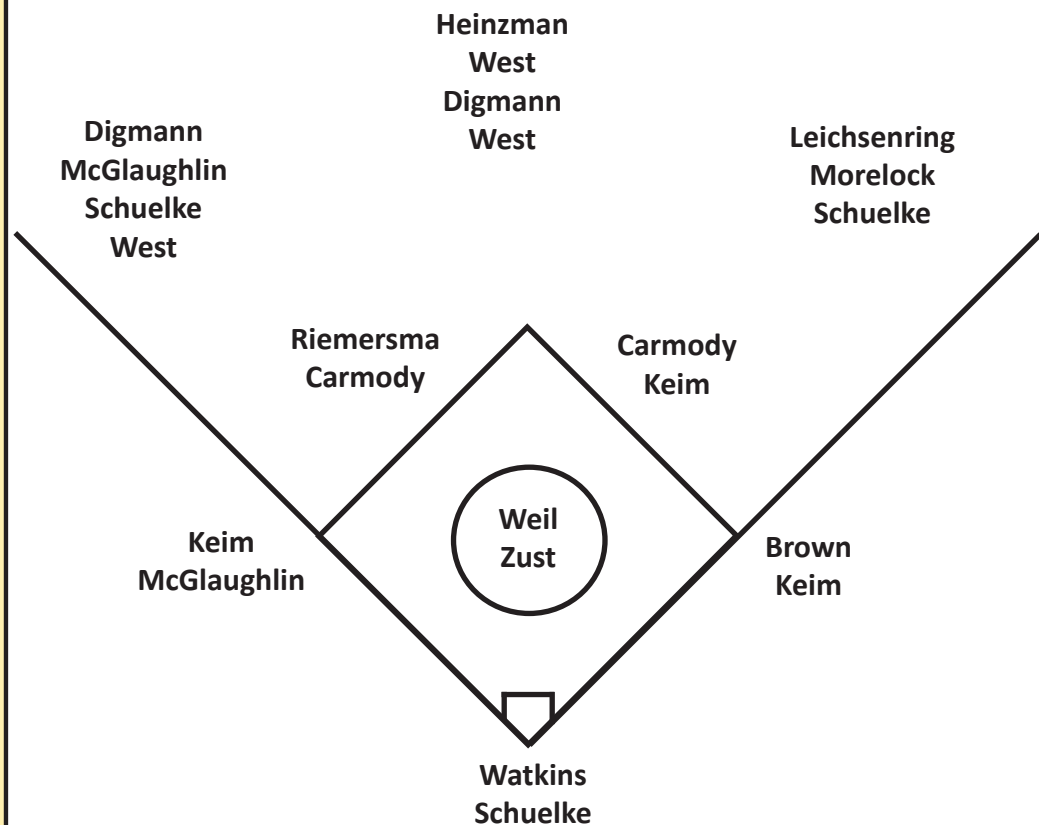

Home Runs	6 (Watkins)
RBI	34 (McGlaughlin)
Total Bases	59 (McGlaughlin)
Slugging Pct.	.662 (Watkins)
Walks	13 (Brown)
Hit by Pitch	5 (Watkins)
Strikeouts	23 (McGlaughlin)
On-Base Percentage	.446 (Watkins)
Sacrifice Flies	1 (five players)
Sacrifice Hits	9 (Brown)
Stolen Bases	14 (West)
Stolen Base Attempts	17 (West)

Iowa's Individual Pitching Leaders

ERA	1.10 (Weil)
Wins	14 (Zust)
Appearances	28 (Weil)
Games Started	19 (Weil)
Complete Games	15 (Weil)
Shutouts	8 (Weil)
Saves	3 (Weil)
Innings Pitched	140 (Weil)
Strikeouts	200 (Weil)
Opponent Batting Average	.131 (Weil)

Iowa's Individual Team Batting Leaders

Games Played	36 (six players)
Games Started	36 (four players)
Batting Avg.	.352 (Carmody)
At Bats	114 (McGlaughlin)
Runs Scored	23 (Carmody)
Hits	39 (McGlaughlin)
Doubles	8 (McGlaughlin)
Triples	2 (three players)

Hawkeye Defensive Depth Chart