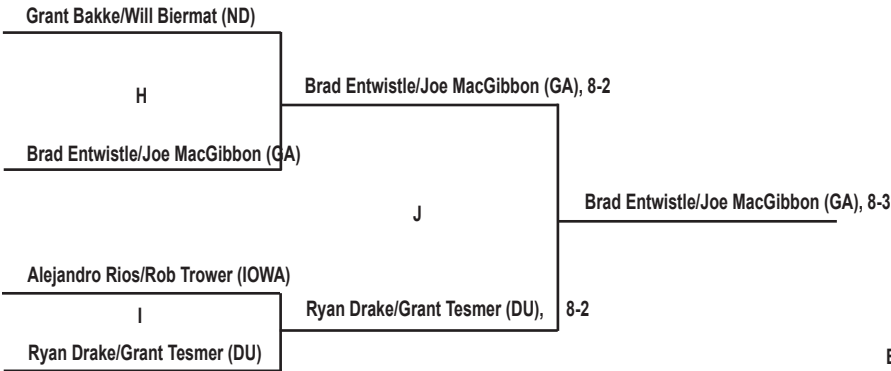

2012 Drake Fall Invitational 'F' Flight Singles

- PARTICIPATING SCHOOLS**
- Creighton (CU)
 - Drake (DU)
 - Gustavus Adolphus (GA)
 - Iowa (IOWA)
 - Northern Colorado (NC)
 - North Dakota (ND)
 - Northern Illinois (NIU)

2012 Drake Fall Invitational 'A' Flight Doubles

- PARTICIPATING SCHOOLS**

 - Creighton (CU)
 - Drake (DU)
 - Gustavus Adolphus (GA)
 - Iowa (IOWA)
 - Northern Colorado (NC)
 - North Dakota (ND)
 - Northern Illinois (NIU)

2012 Drake Fall Invitational 'B' Flight Doubles

- PARTICIPATING SCHOOLS**

 - Creighton (CU)
 - Drake (DU)
 - Gustavus Adolphus (GA)
 - Iowa (IOWA)
 - Northern Colorado (NC)
 - North Dakota (ND)
 - Northern Illinois (NIU)