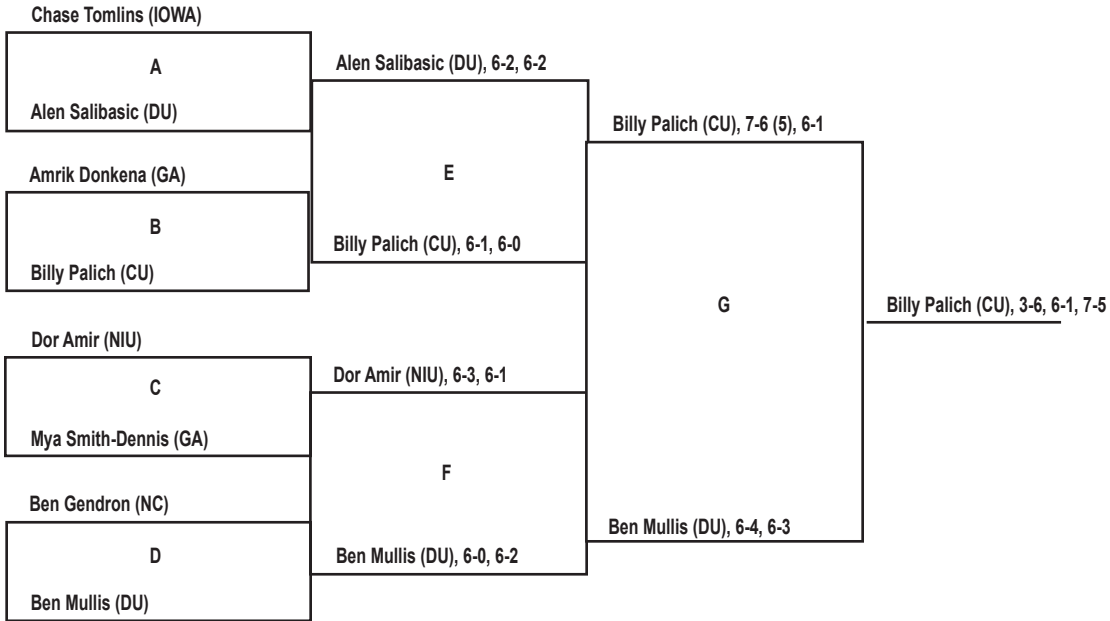

2012 Drake Fall Invitational 'A' Flight Singles

PARTICIPATING SCHOOLS

- Creighton (CU)
- Drake (DU)
- Gustavus Adolphus (GA)
- Iowa (IOWA)
- Northern Colorado (NC)
- North Dakota (ND)
- Northern Illinois (NIU)

2012 Drake Fall Invitational 'B' Flight Singles

PARTICIPATING SCHOOLS

- Creighton (CU)
- Drake (DU)
- Gustavus Adolphus (GA)
- Iowa (IOWA)
- Northern Colorado (NC)
- North Dakota (ND)
- Northern Illinois (NIU)