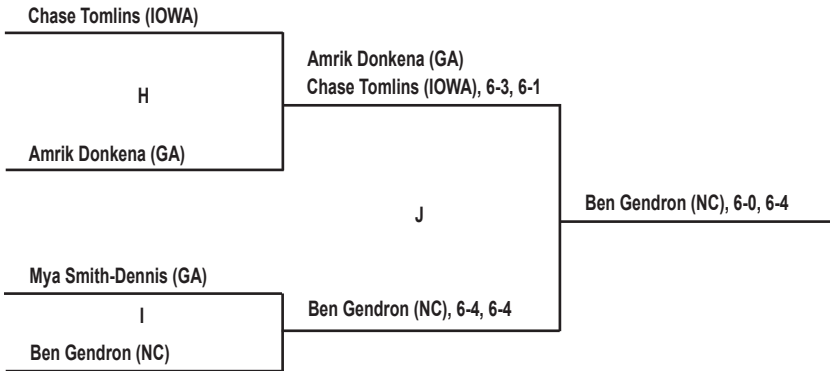

2012 Drake Fall Invitational 'A' Flight Singles

PARTICIPATING SCHOOLS

- Creighton (CU)
- Drake (DU)
- Gustavus Adolphus (GA)
- Iowa (IOWA)
- Northern Colorado (NC)
- North Dakota (ND)
- Northern Illinois (NIU)

2012 Drake Fall Invitational 'B' Flight Singles

PARTICIPATING SCHOOLS

- Creighton (CU)
- Drake (DU)
- Gustavus Adolphus (GA)
- Iowa (IOWA)
- Northern Colorado (NC)
- North Dakota (ND)
- Northern Illinois (NIU)