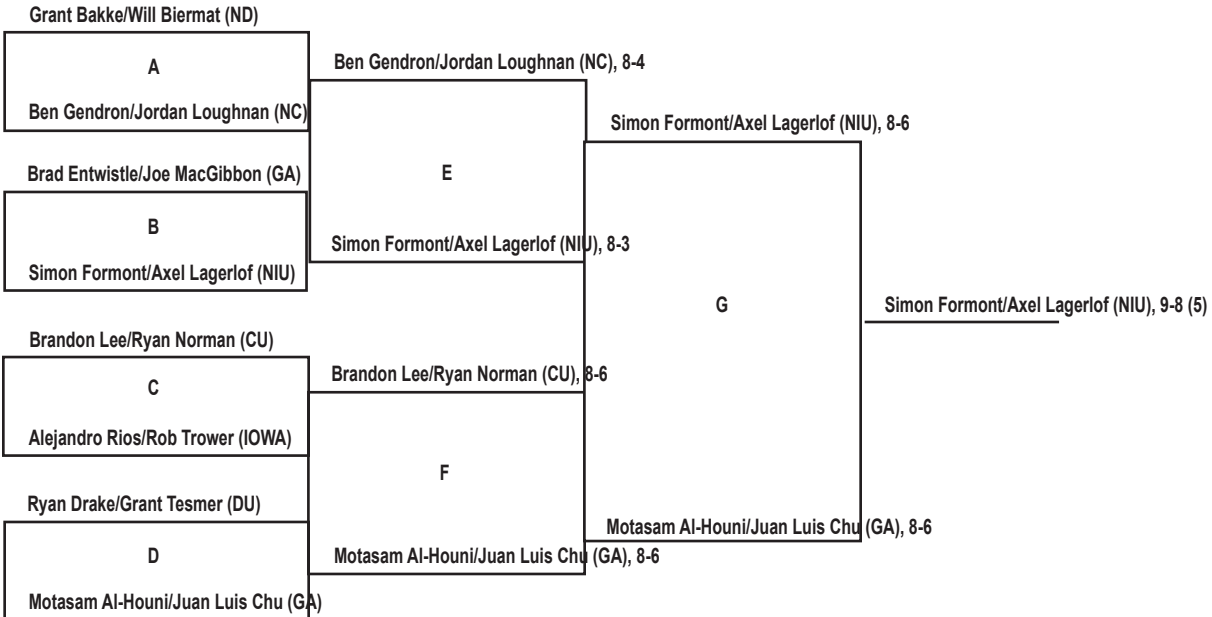

2012 Drake Fall Invitational 'A' Flight Doubles

- PARTICIPATING SCHOOLS**

 - Creighton (CU)
 - Drake (DU)
 - Gustavus Adolphus (GA)
 - Iowa (IOWA)
 - Northern Colorado (NC)
 - North Dakota (ND)
 - Northern Illinois (NIU)

2012 Drake Fall Invitational 'B' Flight Doubles

- PARTICIPATING SCHOOLS**

 - Creighton (CU)
 - Drake (DU)
 - Gustavus Adolphus (GA)
 - Iowa (IOWA)
 - Northern Colorado (NC)
 - North Dakota (ND)
 - Northern Illinois (NIU)