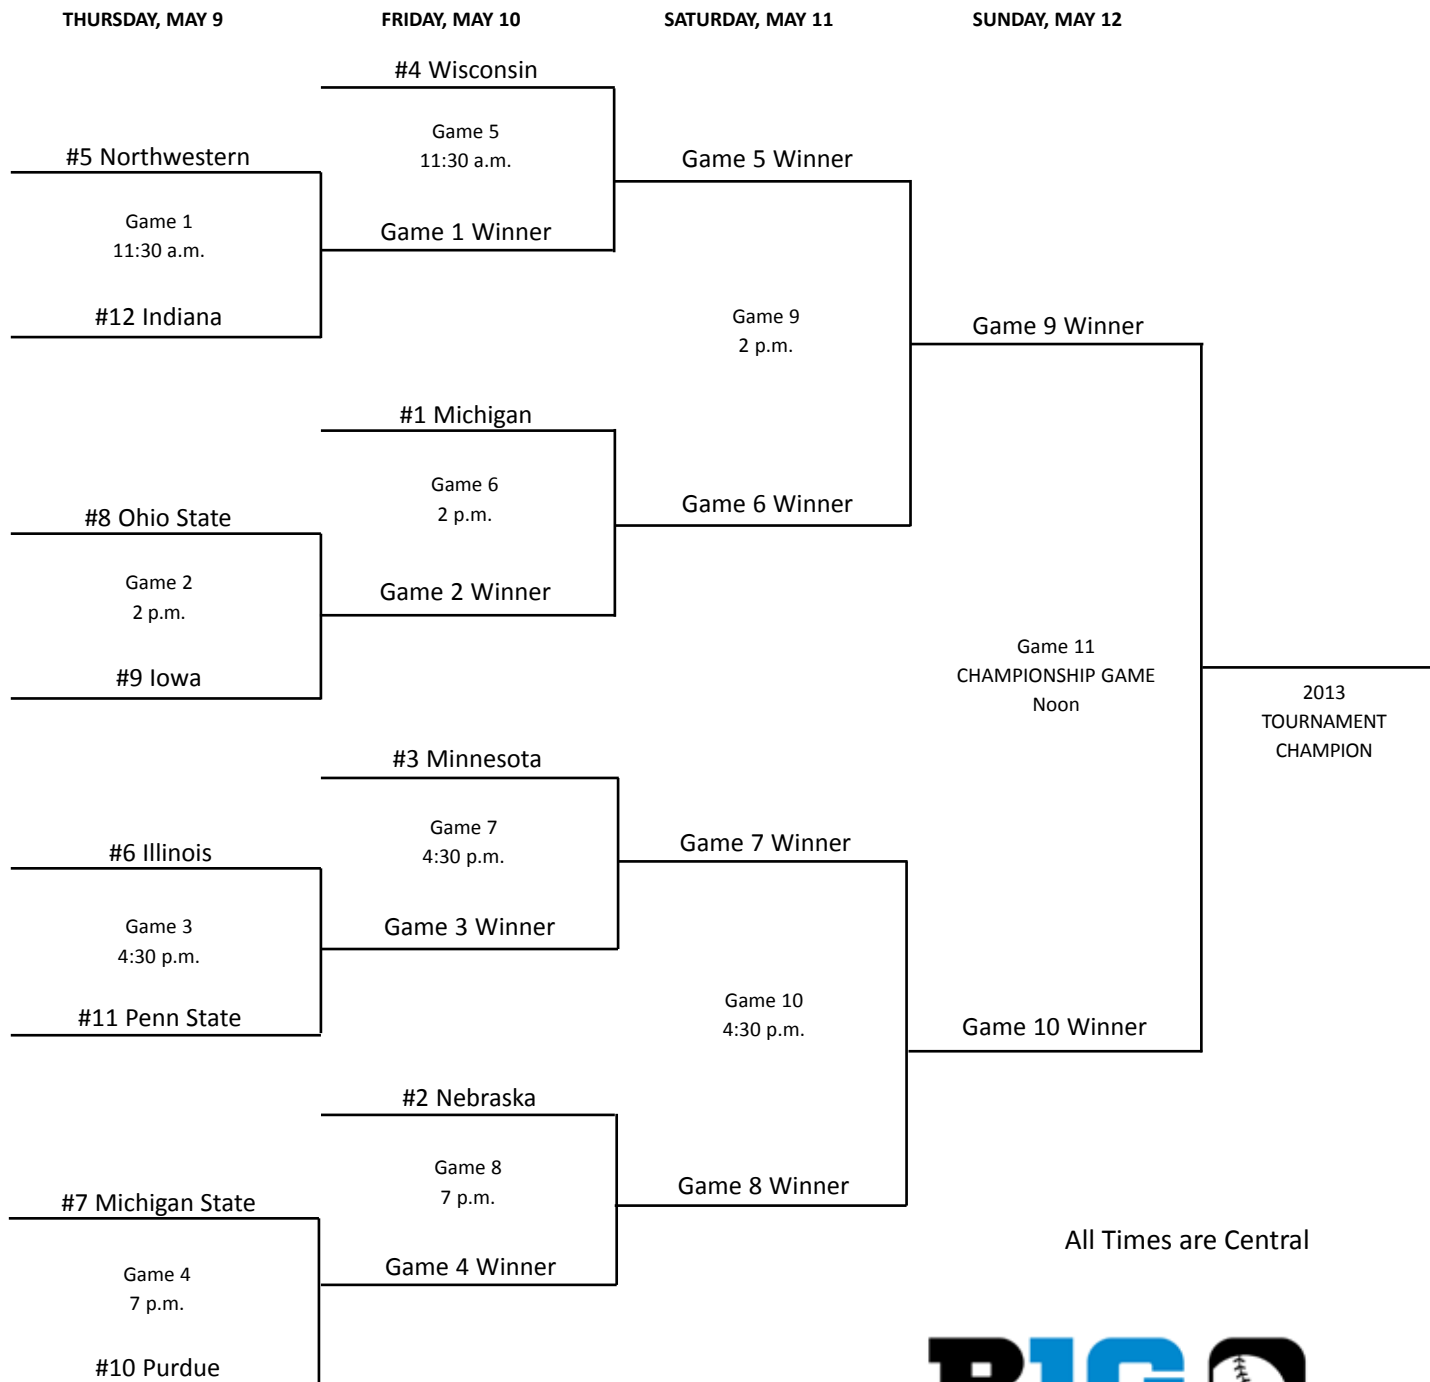

# 2013 Big Ten Softball Tournament

Hosted by the University of Nebraska

All matches will be played at Bowlin Stadium

All Times are Central