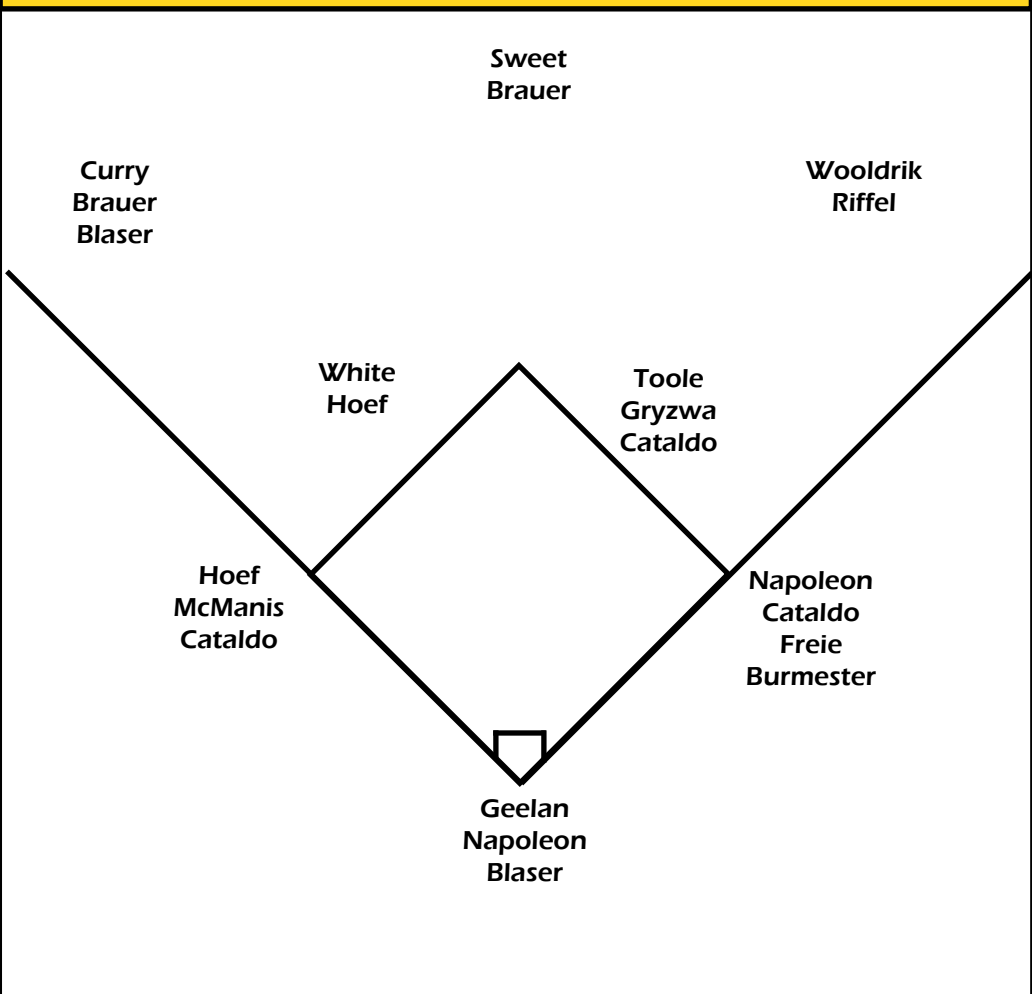

RBI.....	NAPOLEON (52)
TOTAL BASES.....	SWEET (107)
SLUGGING PCT.....	SWEET (.645)
WALKS.....	NAPOLEON (37)
HIT BY PITCH.....	HOEF (10)
STRIKEOUTS.....	WHITE (44)
ON-BASE PERCENTAGE.....	NAPOLEON (.516)
OPS.....	SWEET (1.132)
SACRIFICE FLIES.....	HOEF (6)
SACRIFICE BUNTS.....	SWEET (11)
STOLEN BASES.....	SWEET (20)
STOLEN BASE ATTEMPTS.....	SWEET (31)

Iowa's Individual Team Batting Leaders

BATTING AVE.....	SWEET (.422)
GAMES.....	SWEET, WHITE (42)
GAMES STARTED.....	WHITE, SWEET (42)
AT BATS.....	SWEET (166)
RUNS.....	WHITE (59)
HITS.....	SWEET (70)
DOUBLES.....	SWEET, WOOLDRIK, WHITE (10)
TRIPLES.....	SWEET, CURRY, WHITE (3)
HOME RUNS.....	WHITE (9)

Iowa's Individual Pitching Leaders

ERA.....	BELK (2.03)
WINS.....	SCHURZ, ERDMAN (5)
LOSSES.....	CONROY (3)
WINNING PCT.....	FOUR TIED (1.000)
APPEARANCES.....	SCHURZ (21)
GAMES STARTED.....	TURNBULL (10)
COMPLETE GAMES.....	TURNBULL, ERDMAN (1)
SHUTOUTS.....	TURNBULL, ERDMAN (1)
SAVES.....	SCHURZ (7)
INNINGS PITCHED.....	ERDMAN (53 2/3)
STRIKEOUTS.....	TURNBULL (39)
OPPONENT BATTING AVERAGE.....	STEPHENS (.238)
WHIP.....	STEPHENS (1.26)

Hawkeye Defensive Depth Chart