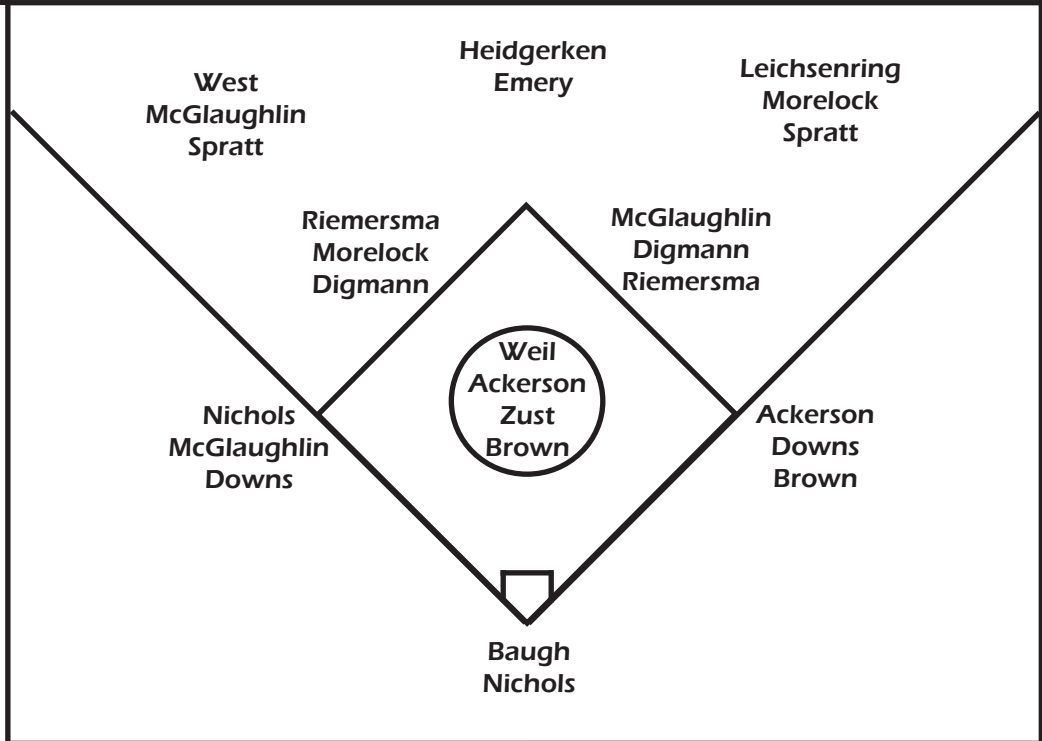

- 1 EMILY NICHOLS
- 2 SUMMER DOWNS
- 3 KATIE BROWN
- 4 QUINN MORELOCK
- 5 JENNA SPRATT
- 6 RACHEL WEST
- 7 BRITTANY WEIL
- 8 ERIN RIEMERSMA
- 9 LINDSEY EMERY
- 10 TAYLOR LEICHSENRING
- 11 MINDY HEIDGERKEN
- 12 COLLEEN MCGLAUGHLIN
- 13 SAMI BAUGH
- 14 AMANDA ZUST
- 15 CALLIE ADREON
- 17 HEIDI DAUMEN
- 22 LINDSEY DIGMANN
- 24 STEPHANIE ACKERSON

HEAD COACH
GAYLE BLEVINS

ASSOCIATE HEAD COACH
MICHELLE VENTURELLA

PITCHING COACH
AMANDA SCOTT

VOLUNTEER ASSISTANT COACH
JEN FRIED

STUDENT ASSISTANT COACH
STACY MAY

QUICK ON THE BASEPATHS

As a team, Iowa has stolen 63 bases this season. Sophomore **Rachel West** leads the team with 15 stolen bases followed by sophomore **Erin Riemersma** with 10.

Sophomore **Lindsey Digmann** and senior **Mindy Heidgerken** have not been thrown out this season. Digmann is a perfect 8-8, while Heidgerken is 7-7.

SCORING EARLY AND OFTEN

The Hawkeyes are outscoring their opponents 36-14 in the first inning and 23-5 in the fifth inning of games this season.

Iowa is outscoring its opponents in every inning except the third and sixth innings.

IOWA EXTENDS BLEVINS' CONTRACT

University of Iowa Athletic Director Gary Barta announced that **Gayle Blevins'** contract has been extended thru June 30, 2011.

Blevins is the all-time winningest coach in Iowa softball history and has led the Hawkeyes to four College World Series appearances, five Big Ten regular season titles and two Big Ten Tournament championships.

HEADSHOTS AVAILABLE ONLINE

Media members interested in downloading headshots of current Hawkeye players can visit pics.hawkeyesports.com.

IOWA ADDS TWO NEW COACHES

Jen Fried and **Stacy May** are new members of the Iowa coaching staff. Fried is a volunteer assistant and May is a student assistant.

Fried joins the staff from Swarthmore College in Media, PA, where she was an assistant coach from 2005-06. Her duties included designing and implementing daily practices for outfielders along with batting instruction.

Fried played both softball and soccer at Franklin and Marshall College in Lancaster, PA. She was named the Centennial Conference Softball Player of the Year in 2004 and was an all-conference selection from 2001-04.

May was a four-year letterwinner at both third base and shortstop for Iowa from 2003-06. She was named both Big Ten Freshman of the Year and first team all-Big Ten in 2003. May was also a three-time NFCA all-Mideast Region pick and was a two-time *ESPN The Magazine* Academic All-America District 7 selection.

May was drafted by the Chicago Bandits of the National Professional Fastpitch League as the fourth pick in the second round in the 2006 draft. She earned the 2006 Nokona Rookie of the Year award and was also named to the all-NPF team.