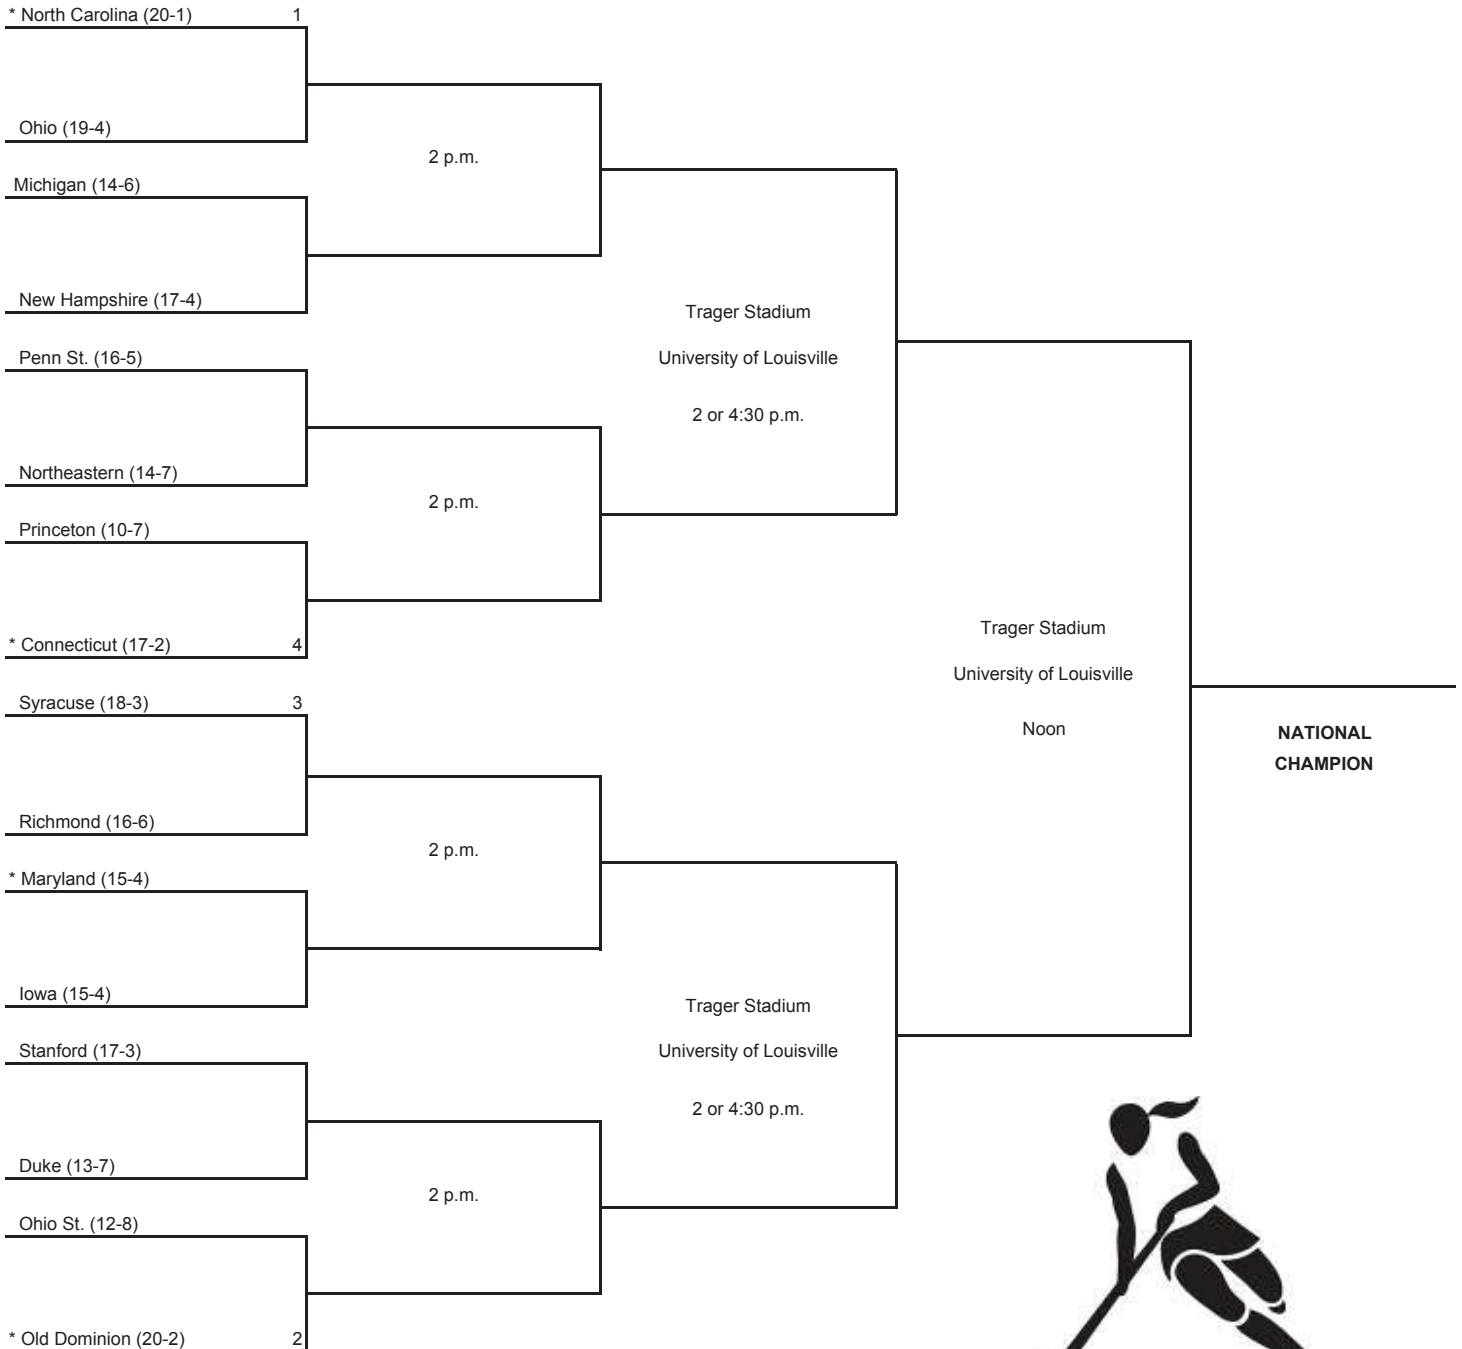

2011 Division I Field Hockey Championship

First Round
November 12

Second Round
November 13

Semifinals
November 18

Championship
November 20

*Denotes host institution
Home team is the seeded team in the seeded game.
In the non-seeded game, the team on the top of the bracket is the home team.