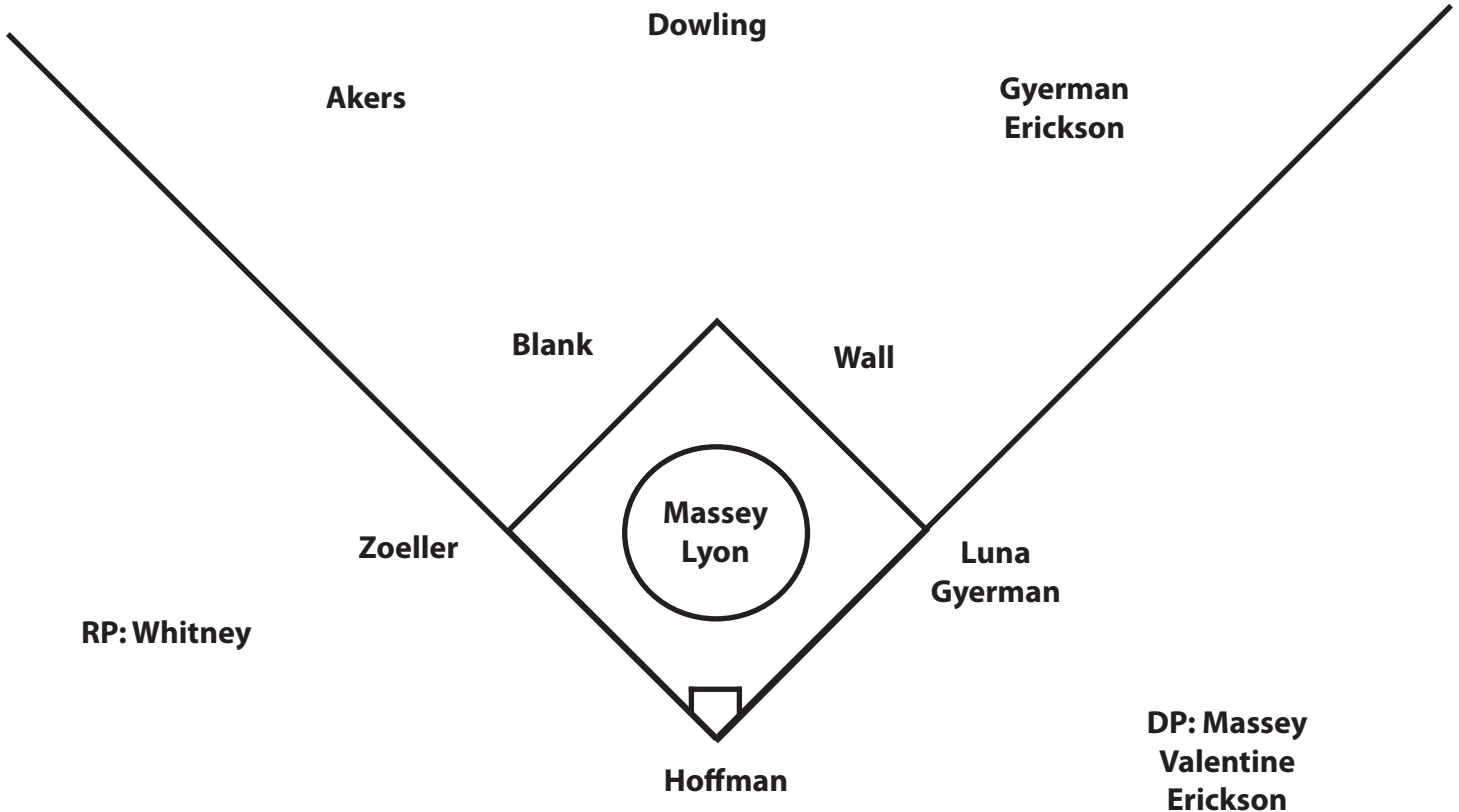

Iowa's Individual Team Batting Leaders

Batting Avg.	.440, Megan Blank
Games Played	40 (7 players)
Games Started	40 (5 players)
At Bats	138, Johnnie Dowling
Runs	35, Johnnie Dowling
Hits	51, Megan Blank
Doubles	10, Megan Blank
Triples	4, Johnnie Dowling

Home Runs	8, Megan Blank
RBIs	49, Megan Blank
Total Bases	89, Megan Blank
Walks	24, Megan Blank
Hit by Pitch	23, Bradi Wall
Strikeouts	33, Holly Hoffman/Sammi Gyerman
On-Base Percentage	.554, Megan Blank
Sacrifice Flies	2, Holly Hoffman/Bradi Wall/Brianna Luna
Sacrifice Hits	5, Michelle Zoeller
Stolen Bases	14, Johnnie Dowling
Stolen Base Attempts	15, Johnnie Dowling

Iowa's Individual Pitching Leaders

ERA	2.52, Kayla Massey
Wins	13, Kayla Massey
Appearances	24, Kayla Massey
Games Started	22, Kayla Massey
Complete Games	19, Kayla Massey
Shutouts	3, Kayla Massey
Saves	1, Kayla Massey/Micaela Whitney
Innings Pitched	150.0, Kayla Massey
Strikeouts	82, Kayla Massey
Opponent Batting Average	.241, Kayla Massey

HAWKEYE DEFENSIVE DEPTH CHART