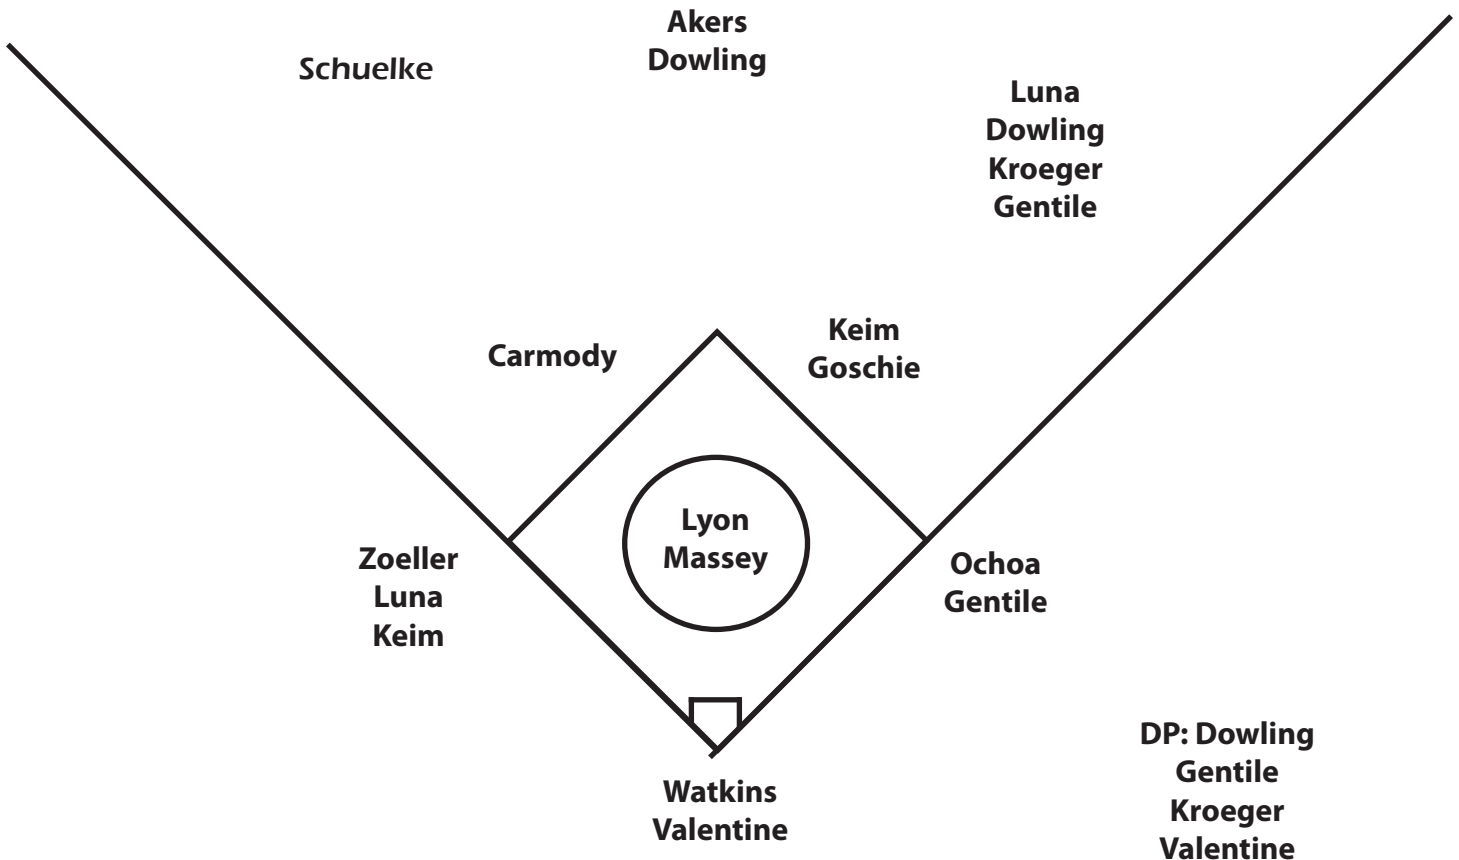

Iowa's Individual Team Batting Leaders

Batting Avg. .... .438, Chelsey Carmody/Stephanie Ochoa
Games Played ..... 31 (5 players)
Games Started ..... 31 (4 players)
At Bats..... 105, Chelsey Carmody
Runs.....24, Chelsey Carmody
Hits.....46, Chelsey Carmody

Doubles..... 7, Chelsey Carmody
Triples ..... 1 (2 players)
Home Runs ..... 7, Liz Watkins
RBI ..... 24, Liz Watkins
Total Bases.....61, Chelsey Carmody
Slugging Pct. .... .630, Liz Watkins
Walks ..... 19, Liz Watkins
Hit by Pitch.....5 (2 players)
Strikeouts ..... 22, Michelle Zoeller
On-Base Percentage ..... .476, Liz Watkins
Sacrifice Flies ..... 2, Jenny Schuelke
Sacrifice Hits ..... 4 (2 players)
Stolen Bases..... 9, Johnnie Dowling
Stolen Base Attempts..... 13, Johnnie Dowling

Iowa's Individual Pitching Leaders

ERA.....2.69, Kayla Massey
Wins ..... 10, Chelsea Lyon
Appearances ..... 21, Kayla Massey/Chelsea Lyon
Games Started ..... 17, Chelsea Lyon
Complete Games..... 10, Kayla Massey/Chelsea Lyon
Shutouts ..... 3, Kayla Massey
Saves ..... n/a
Innings Pitched ..... 104.0, Kayla Massey
Strikeouts ..... 79, Chelsea Lyon
Opponent Batting Average ..... .233, Kayla Massey

HAWKEYE DEFENSIVE DEPTH CHART