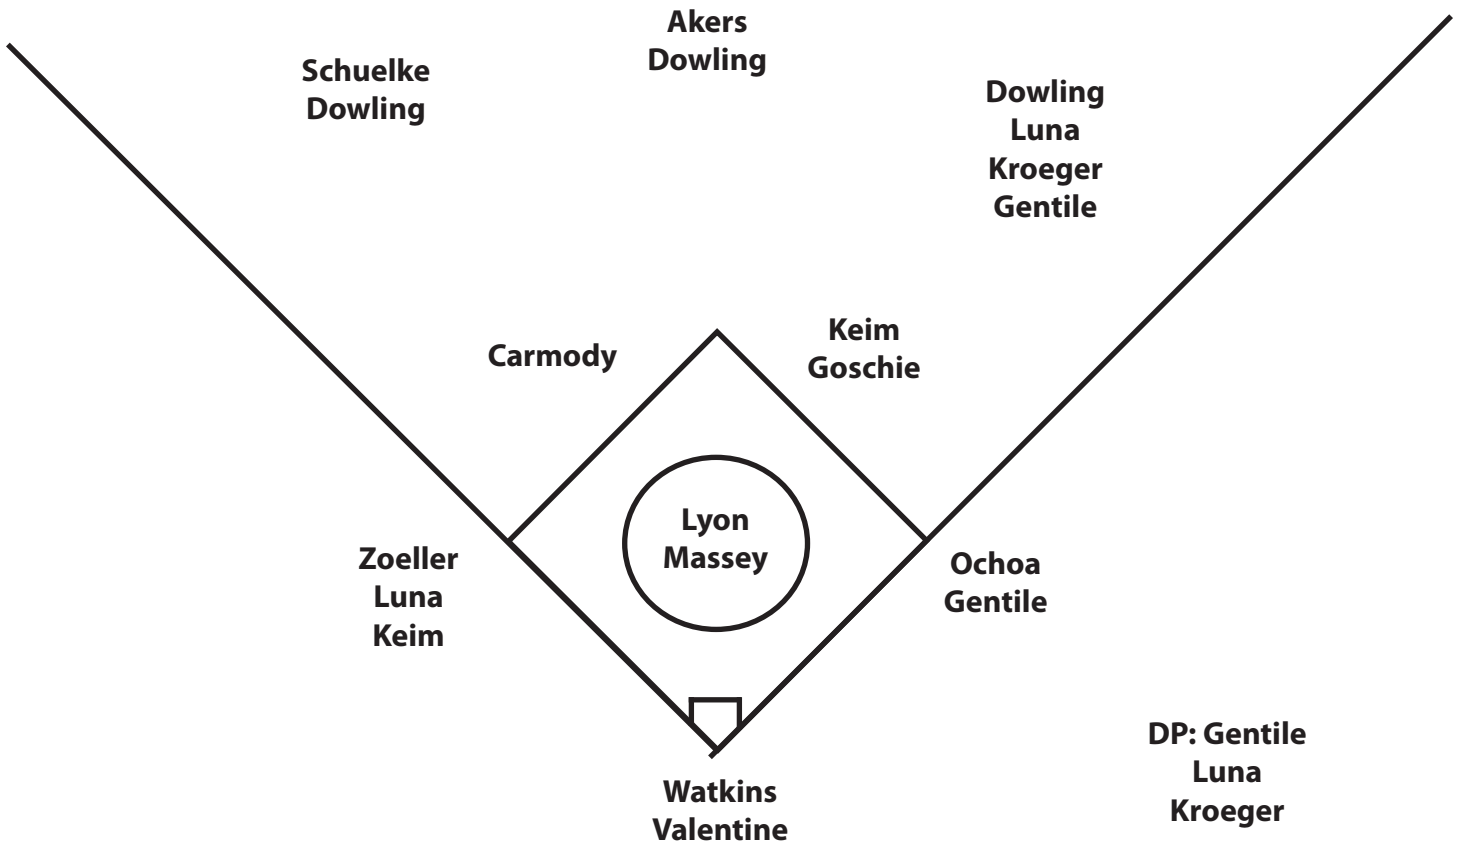

Iowa's Individual Team Batting Leaders

Batting Avg. ....413, Stephanie Ochoa
Games Played ..... 43 (3 players)
Games Started ..... 43 (2 players)
At Bats.....147, Katie Keim
Runs.....30, Chelsey Carmody
Hits.....53, Chelsey Carmody

Doubles.....8, Stephanie Ochoa
Triples ..... 2, Johnnie Dowling
Home Runs ..... 9, Liz Watkins
RBI .....35, Liz Watkins
Total Bases.....68, Liz Watkins/Chelsey Carmody
Slugging Pct. ....613, Liz Watkins
Walks.....27, Liz Watkins
Hit by Pitch.....10, Liz Watkins
Strikeouts .....31, Michelle Zoeller
On-Base Percentage .....486, Liz Watkins
Sacrifice Flies ..... 2, Jenny Schuelke
Sacrifice Hits .....7, Ashley Akers
Stolen Bases.....10, Johnnie Dowling
Stolen Base Attempts.....14, Johnnie Dowling

Iowa's Individual Pitching Leaders

ERA.....2.91, Kayla Massey
Wins ..... 14, Chelsea Lyon
Appearances ..... 30, Chelsea Lyon
Games Started ..... 24, Chelsea Lyon
Complete Games..... 15, Chelsea Lyon
Shutouts .....3, Kayla Massey
Saves .....1, Kayla Massey
Innings Pitched ..... 144.1, Kayla Massey
Strikeouts ..... 101, Kayla Massey/Chelsea Lyon
Opponent Batting Average .....241, Kayla Massey

HAWKEYE DEFENSIVE DEPTH CHART