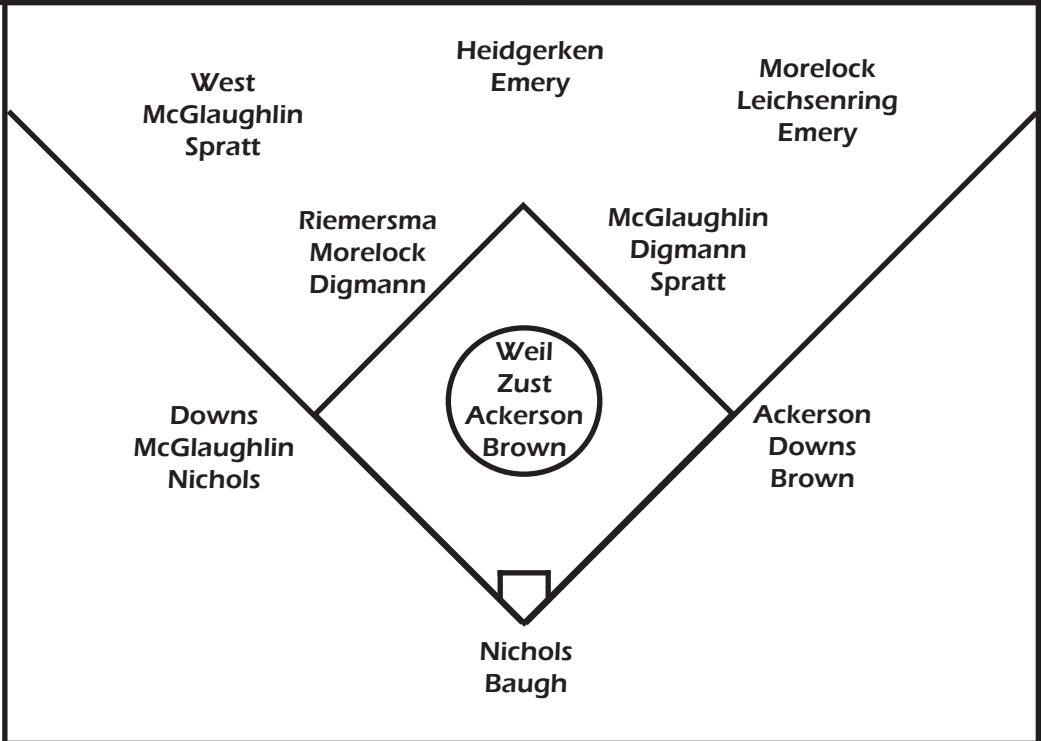

- 1 EMILY NICHOLS
- 2 SUMMER DOWNS
- 3 KATIE BROWN
- 4 QUINN MORELOCK
- 5 JENNA SPRATT
- 6 RACHEL WEST
- 7 BRITTANY WEIL
- 8 ERIN RIEMERSMA
- 9 LINDSEY EMERY
- 10 TAYLOR LEICHSENRING
- 11 MINDY HEIDGERKEN
- 12 COLLEEN MCGLAUGHLIN
- 13 SAMI BAUGH
- 14 AMANDA ZUST
- 15 CALLIE ADREON
- 17 HEIDI DAUMEN
- 22 LINDSEY DIGMANN
- 24 STEPHANIE ACKERSON

HEAD COACH
GAYLE BLEVINS

ASSOCIATE HEAD COACH
MICHELLE VENTURELLA

PITCHING COACH
AMANDA SCOTT

VOLUNTEER ASSISTANT COACH
JEN FRIED

STUDENT ASSISTANT COACH
STACY MAY