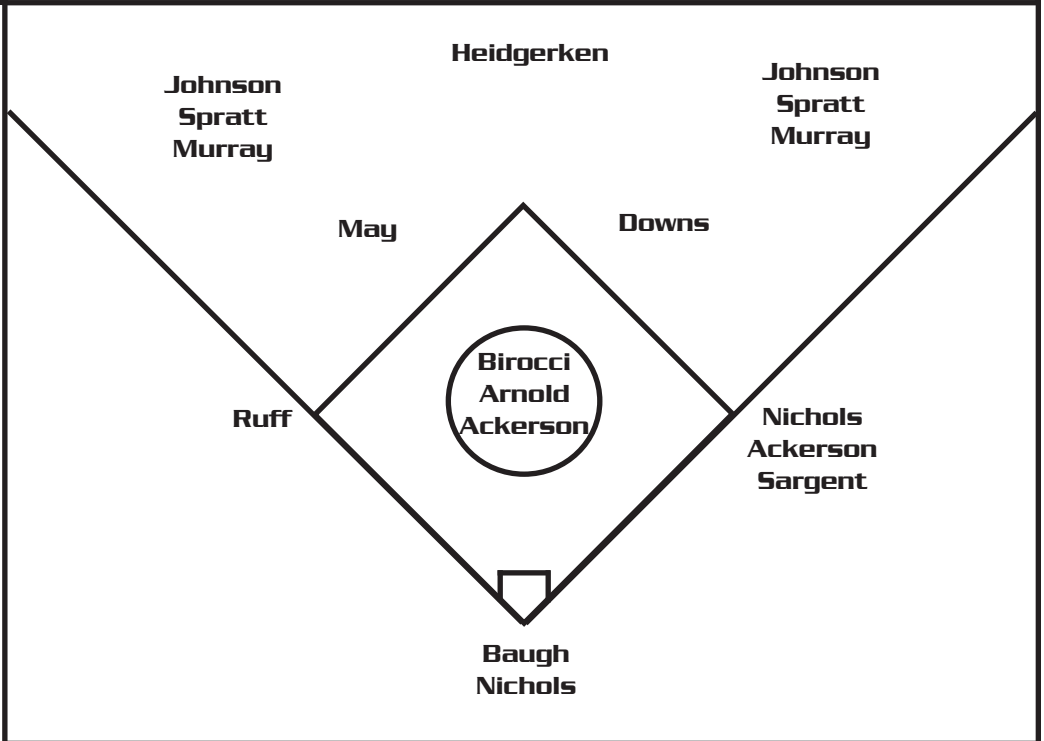

- **1**   **EMILY NICHOLS**
- **2**   **SUMMER DOWNS**
- **3**   **ALI ARNOLD**
- **4**   **LISA BIROCCI**
- **5**   **JENNA SPRATT**
- **9**   **NATALIE JOHNSON**
- **10**   **STACY MAY**
- **11**   **MINDY HEIDGERKEN**
- **12**   **ABBY RUFF**
- **13**   **SAMI BAUGH**
- **14**   **BRANDI SARGENT**
- **17**   **KYLIE MURRAY**
- **22**   **EMILY GERLICK**
- **24**   **STEPHANIE ACKERSON**

HEAD COACH
GAYLE BLEVINS

ASSOCIATE HEAD COACH
MICHELLE VENTURELLA

ASSISTANT COACH
DEBBIE BILBAO

VOLUNTEER ASSISTANT
KRISTIN JOHNSON

HOT WITH RUNNERS ON

When runners are on base, the Hawk-eyes would like to have junior **Kylie Murray** digging in the batters box. She is hitting .429 (27-63) with runners on base.

In addition, she is batting .733 (11-15) with runners on second and third and less than two outs.

HEIDGERKEN COMING ON STRONG

Sophomore **Mindy Heidgerken** is batting .476 (10-21) in conference play. She has two doubles and scored seven runs while recording a slugging percentage of .810 in 12 conference games.

BIROCCI BECOMES STRIKEOUT LEADER

With seven strikeouts against Northern Illinois, **Lisa Birocci** became Iowa's all-time career strikeout leader. Birocci struck out seven of the 10 batters she faced in three innings of relief work to pass former Hawkeye all-American Kristi Hanks. Birocci's career total stands at 839.

YOU CAN BUT IT ON THE BOARD

Freshman **Emily Nichols** blasted two home runs against Northern Illinois, increasing the team total to 42 homers on the season, which shattered the school record for team home runs in a season. The previous school record was 41 home runs, set by the 2003 squad. The Hawk-eyes currently have 51 home runs this season.

NICHOLS SETS SCHOOL RECORD

Freshman **Emily Nichols** entered the record books against Ball State on March 26, blasting her 11th home run which broke the single-season record. She leads the team in seven different offensive categories and has a season total of 16 homers.

GERLICK UNDERGOES SURGERY

Junior outfielder **Emily Gerlick** underwent successful surgery to repair a torn ACL on March 15. Gerlick suffered the ACL tear during Iowa's opening weekend at the Stetson Invitational on February 13. She will be out for the season.