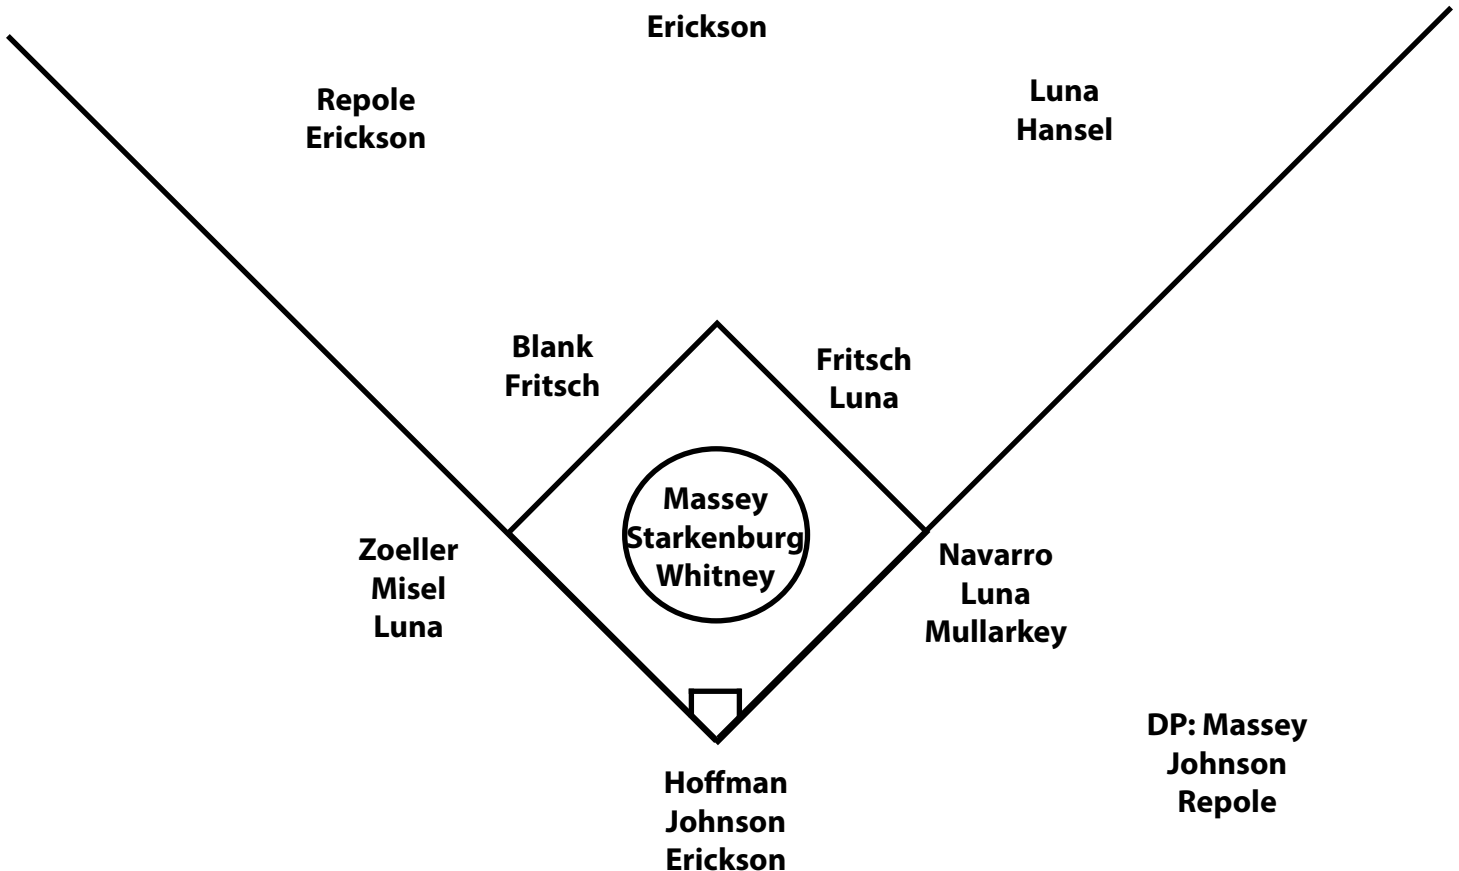

2014 Iowa Individual Team Batting Leaders

Batting Avg.	.351, Megan Blank
Games Played	33 (5 players)
Games Started	33 (4 players)
At Bats	100, Erin Erickson
Runs	13, Megan Blank

Hits	33, Megan Blank
Doubles	7, Michelle Zoeller
Triples	3, Megan Blank
Home Runs	5, Kayla Massey
RBIs	17, Megan Blank
Total Bases	48, Megan Blank
Walks	13, Megan Blank
Hit by Pitch	5, Brianna Luna/Whitney Repole
Strikeouts	25, Erin Erickson
On-Base Percentage	.436, Megan Blank
Sacrifice Flies	1, Blank/Erickson/Fritsch/Luna/Repole
Sacrifice Hits	5, Claire Fritsch
Stolen Bases	6, Claire Fritsch
Stolen Base Attempts	10, Claire Fritsch

2014 Iowa Individual Pitching Leaders

ERA	2.59, Kayla Massey
Wins	6, Kayla Massey
Appearances	21, Kayla Massey
Games Started	18, Kayla Massey
Complete Games	15, Kayla Massey
Shutouts	2, Kayla Massey
Saves	1, Shayla Starkenburg/Micaela Whitney
Innings Pitched	124.1, Kayla Massey
Strikeouts	73, Kayla Massey
Opponent Batting Average	.248, Kayla Massey

HAWKEYE DEFENSIVE DEPTH CHART