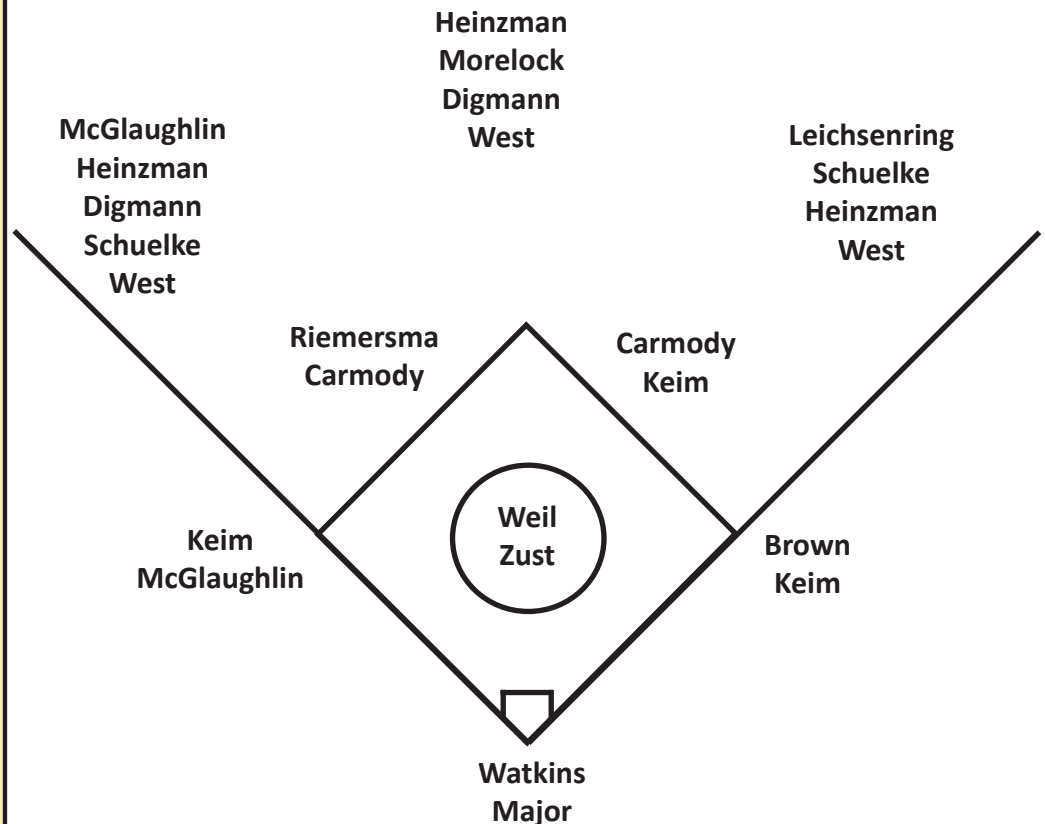

Longest Winning Streak	7
Longest Losing Streak	1
Current Streak	Won 3
Largest Margin of Victory	8 (four times)
Largest Margin of Defeat	6 (vs. FSU)
Most At-Bats	35 (at Cal State Fullerton)
Most Runs Scored	8 (four times)
Most Hits	11 (vs. Miami, OH)
Most RBI	8 (three times)
Most Doubles	3 (vs. Longwood)
Most Triples	1 (four times)
Most Home Runs	2 (twice, last vs. SFA)
Most Stolen Bases	5 (vs. UTC)
Most Strikeouts	11 (vs. Ill. St.)
Most Errors	3 (vs. FSU)
Most Runs Allowed	6 (vs. FSU)
Most Hits Allowed	9 (vs. FSU)
Most Walks Allowed	7 (vs. SFA, 2/8)

Home Runs	3 (Watkins)
RBI	13 (McGlaughlin & Watkins)
Total Bases	32 (Riemersma)
Slugging Pct.	.622 (Watkins)
Walks	8 (Brown)
Hit by Pitch	3 (Watkins)
Strikeouts	17 (Brown)
On-Base Percentage	.396 (Heinzman)
Sacrifice Flies	1 (Heinzman & Riemersma)
Sacrifice Hits	6 (Brown)
Stolen Bases	8 (West)
Stolen Base Attempts	10 (West)

Iowa's Individual Team Batting Leaders

Batting Avg.	.344 (Riemersma)
Games Played	20 (six players)
Games Started	20 (four players)
At Bats	61 (Riemersma)
Runs	11 (Leichsenring)
Hits	21 (Riemersma)
Doubles	4 (McGlaughlin & Keim)
Triples	2 (Heinzman)

Iowa's Individual Pitching Leaders

ERA	0.80 (Weil)
Wins	10 (Weil)
Appearances	17 (Weil)
Games Started	11 (Weil)
Complete Games	10 (Weil)
Shutouts	6 (Weil)
Saves	2 (Weil)
Innings Pitched	87 (Weil)
Strikeouts	124 (Weil)
Opponent Batting Average	.118 (Weil)

Hawkeye Defensive Depth Chart