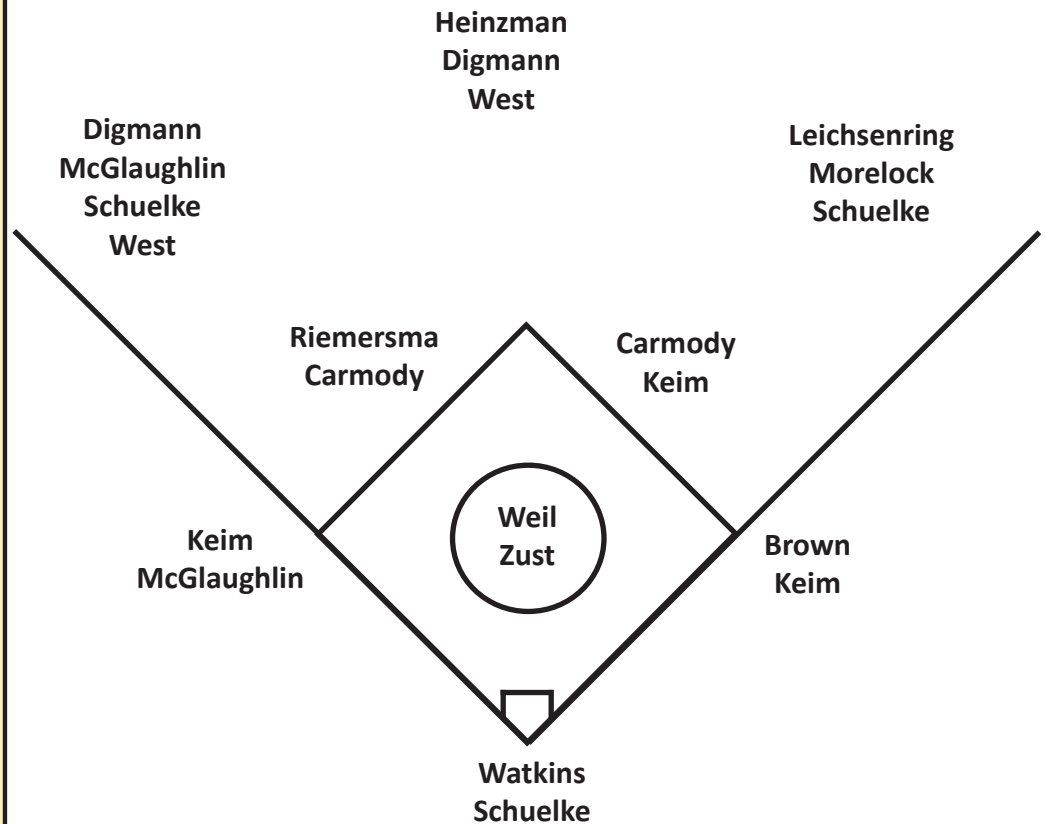

Home Runs	7 (Watkins)
RBI	38 (McGlaughlin)
Total Bases	70 (McGlaughlin)
Slugging Pct.	.646 (Watkins)
Walks	15 (Brown)
Hit by Pitch	7 (Watkins)
Strikeouts	26 (Heinzman)
On-Base Percentage	.477 (Digmann)
Sacrifice Flies	1 (five players)
Sacrifice Hits	9 (Brown & Leichsenring)
Stolen Bases	18 (West)
Stolen Base Attempts	21 (West)

Iowa's Individual Team Batting Leaders

Games Played	42six players)
Games Started	42 (Brown & Riemersma)
Batting Avg.	.410 (Digmann)
At Bats	130 (McGlaughlin)
Runs Scored	25 (Carmody)
Hits	45 (McGlaughlin & Carmody)
Doubles	10 (McGlaughlin & Brown)
Triples	2 (three players)

Iowa's Individual Pitching Leaders

ERA	0.96 (Weil)
Wins	17 (Weil)
Appearances	33 (Weil)
Games Started	23 (Weil)
Complete Games	19 (Weil)
Shutouts	10 (Weil)
Saves	3 (Weil)
Innings Pitched	167.2 (Weil)
Strikeouts	238 (Weil)
Opponent Batting Average	.124 (Weil)

Hawkeye Defensive Depth Chart