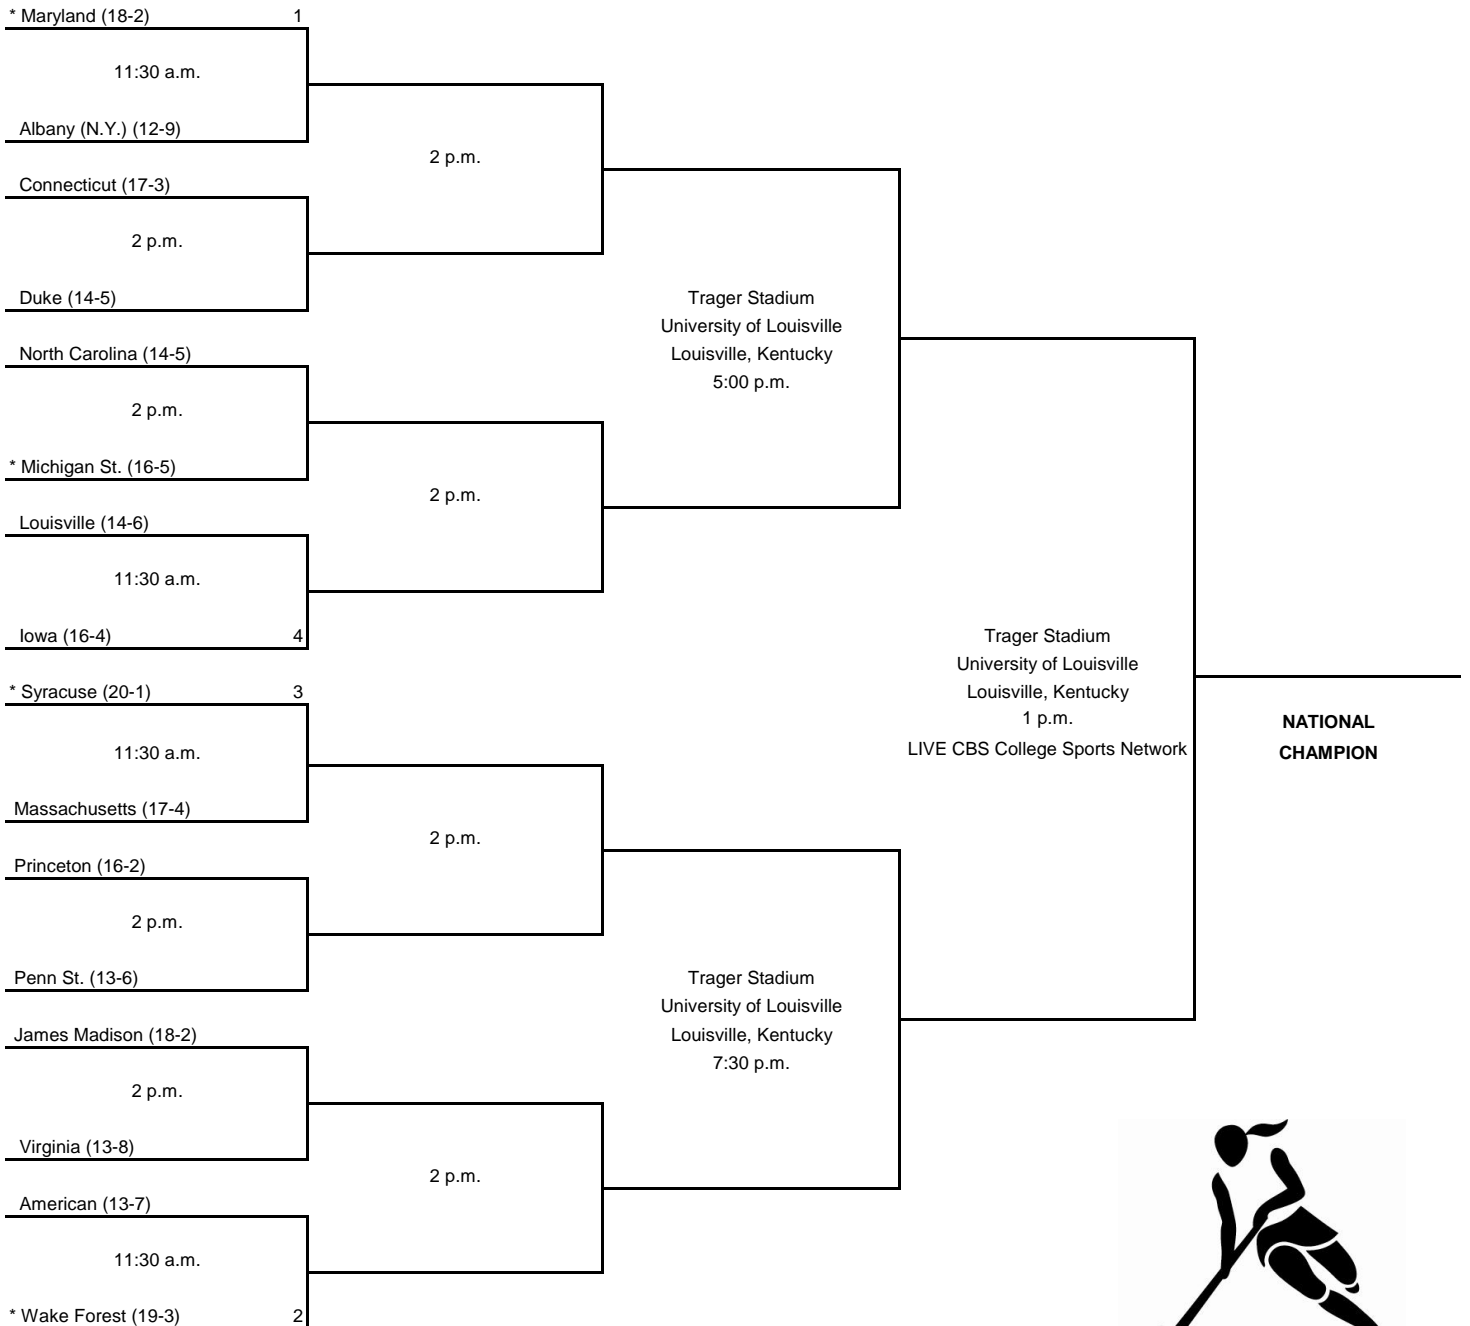

2008 Division I Field Hockey

First Round
November 15

Second Round
November 16

Semifinals
November 21

Championship
November 23

*Denotes host institution
Home team is the seeded team in the seeded game.
In the non-seeded game, the team on the top of the bracket is the home team.