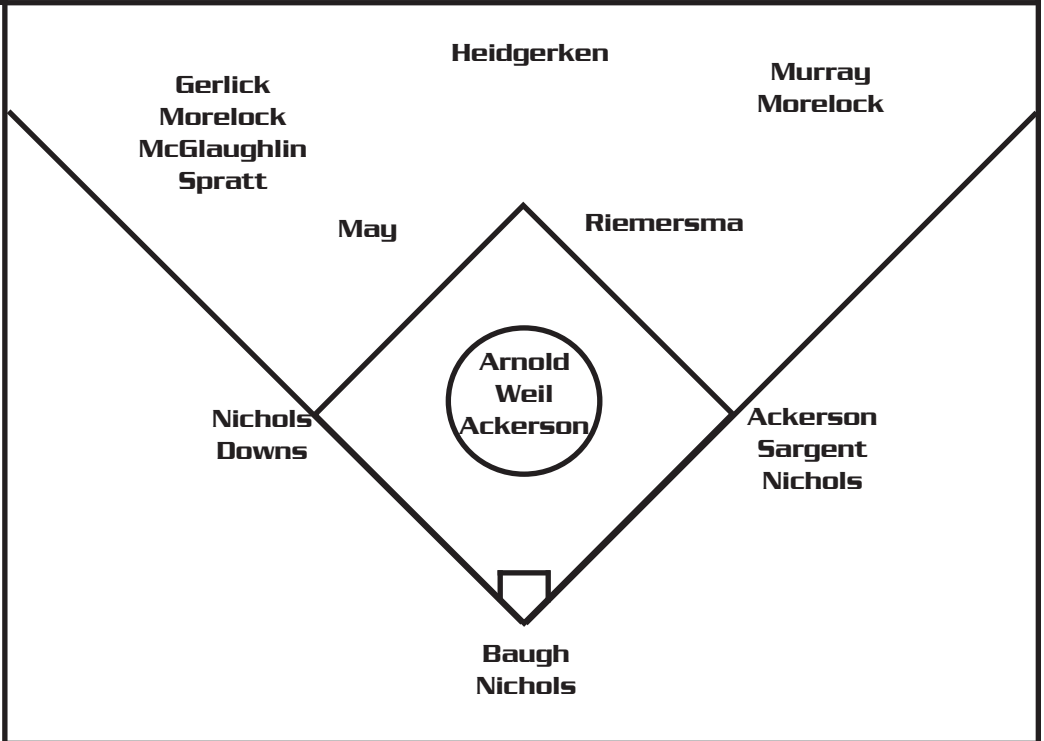

- 1 **EMILY NICHOLS**
- 2 **SUMMER DOWNS**
- 3 **ALI ARNOLD**
- 4 **QUINN MORELOCK**
- 5 **JENNA SPRATT**
- 6 **RACHEL WEST**
- 7 **BRITTANY WEIL**
- 8 **ERIN RIEMERSMA**
- 9 **LINDSEY EMERY**
- 10 **STACY MAY**
- 11 **MINDY HEIDGERKEN**
- 12 **COLLEEN MCGLAUGHLIN**
- 13 **SAMI BAUGH**
- 14 **BRANDI SARGENT**
- 15 **CALLIE ADREON**
- 17 **KYLIE MURRAY**
- 22 **EMILY GERLICK**
- 24 **STEPHANIE ACKERSON**

HEAD COACH
GAYLE BLEVINS

ASSOCIATE HEAD COACH
MICHELLE VENTURELLA

PITCHING COACH
AMANDA SCOTT

PLENTY OF CONNECTIONS

Head Coach **Gayle Blevins** will see a familiar face across the field at Drake. Bulldog Head Coach Rich Calvert served as an assistant under Blevins at Iowa from 1996-02.

Bulldog pitcher Kristin Birocci is the sister of former Hawkeye all-American pitcher Lisa Birocci. Kristin Birocci holds a 3-2 record with a 3.61 ERA.

Blevins will return to her coaching roots this weekend in Bloomington. Iowa's head coach began her coaching career at Indiana and compiled a 301-146 record in eight seasons. She guided the Hoosiers to the College World Series three times and was recently inducted into the Indiana University Hall of Fame.

CALL HER CLUTCH

Junior **Mindy Heidgerken** might be the person that the Hawkeyes want in the box with runners on base. She is batting .375 with runners in scoring position and .556 with a runner on third and less than two outs. Heidgerken is also batting .405 with two outs in the inning and .600 with the bases loaded.

MAY SELECTED IN NPL DRAFT

Shortstop **Stacy May** was drafted by the Comcast Chicago Bandits, a member of the National Professional Fastpitch League (NPF). May was selected with the fourth pick in the second round. She was the Bandits' first pick overall.

May has started every game in her career so far at Iowa and is a two-time all-Big Ten selection. She was also named Big Ten Freshman of the Year in 2003. She joins current Akron Racer **Kristin Johnson** as the second Hawkeye to be a member of the NPF.

MAKING THE MOST OF HER AB'S

Sophomore **Summer Downs** has tallied 16 RBI on 25 hits this season.

The San Diego, CA, native is batting .253 with five doubles.