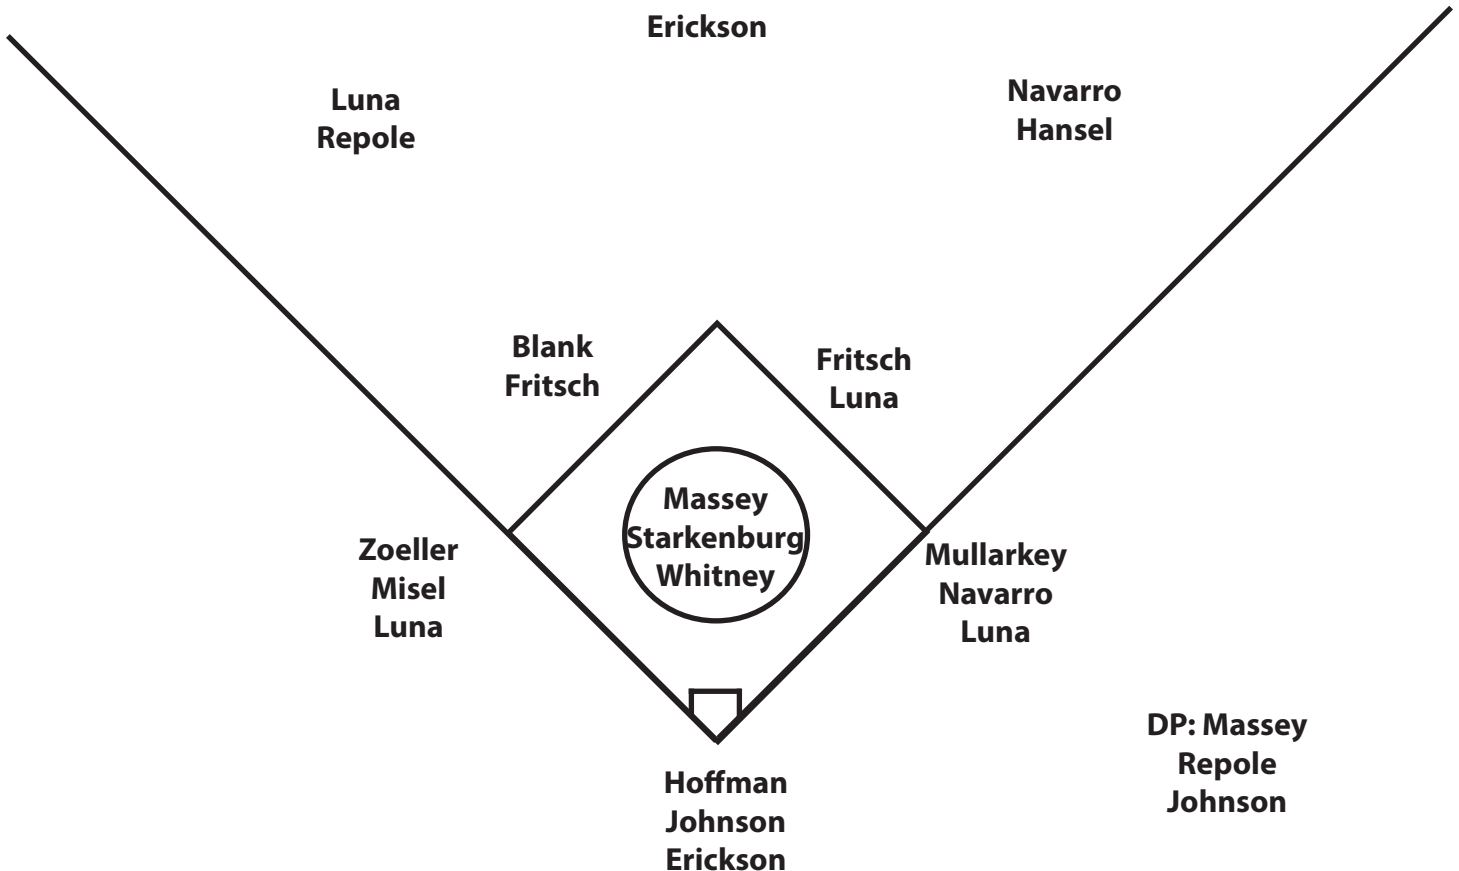

2014 Iowa Individual Team Batting Leaders

Batting Avg.	.352, Megan Blank
Games Played	43 (4 players)
Games Started	43 (3 players)
At Bats	128, Erin Erickson
Runs	18, Megan Blank

Hits	43, Megan Blank
Doubles	8, Megan Blank
Triples	3, Megan Blank/Claire Fritsch
Home Runs	6, Kayla Massey
RBIs	24, Megan Blank
Total Bases	72, Megan Blank
Walks	17, Megan Blank
Hit by Pitch	6, Brianna Luna
Strikeouts	32, Michelle Zoeller
On-Base Percentage	.437, Megan Blank
Sacrifice Flies	1, Blank/Erickson/Fritsch/Luna/Repole
Sacrifice Hits	8, Alyssa Navarro
Stolen Bases	7, Claire Fritsch
Stolen Base Attempts	12, Claire Fritsch

2014 Iowa Individual Pitching Leaders

ERA	2.68, Kayla Massey
Wins	9, Kayla Massey
Appearances	28, Kayla Massey
Games Started	25, Kayla Massey
Complete Games	21, Kayla Massey
Shutouts	3, Kayla Massey
Saves	1, Shayla Starkenburg/Micaela Whitney
Innings Pitched	170.0, Kayla Massey
Strikeouts	106, Kayla Massey
Opponent Batting Average	.248, Kayla Massey

HAWKEYE DEFENSIVE DEPTH CHART