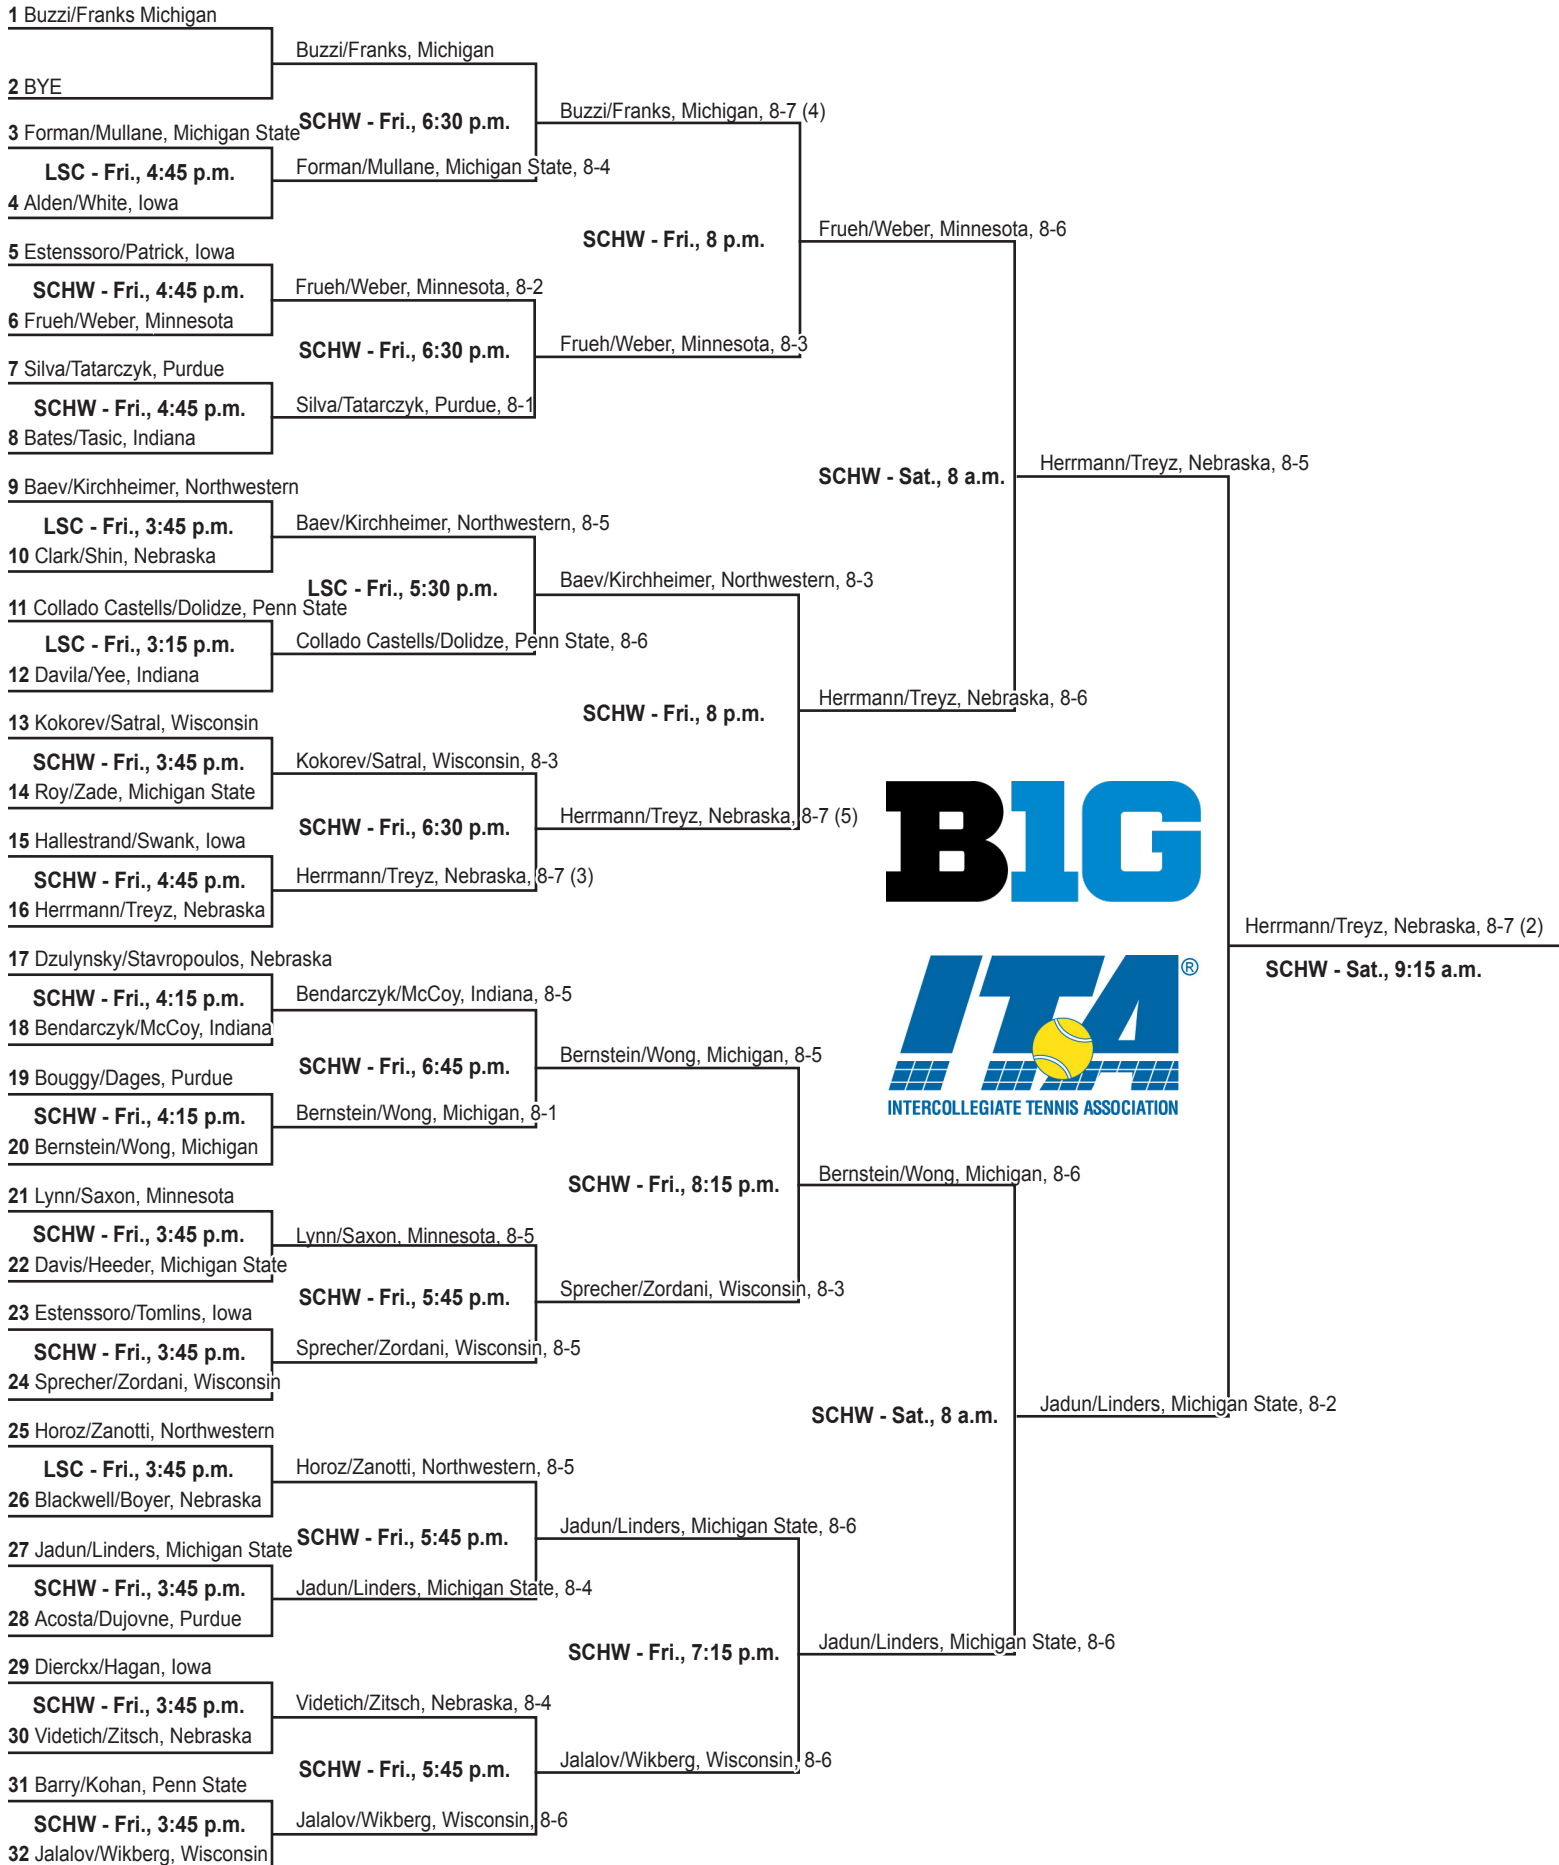

# 2013 Big Ten Men's Singles Championships | Doubles Main Draw

**Round of 32**  
Fri., Oct. 25

**Round of 16**  
Fri., Oct. 25

**Quarterfinals**  
Fri., Oct. 25

**Semifinals**  
Sat., Oct. 26

**Finals**  
Sat., Oct. 26

# 2013 Big Ten Men's Singles Championships | Doubles Consolation Draw

**Round of 16**  
Fri., Oct. 25

**Quarterfinals**  
Fri., Oct. 25

**Semifinals**  
Sat., Oct. 26

**Finals**  
Sat., Oct. 26

Bye

**SCHW - Fri., 7 p.m.**  
Alden/White, Iowa

Alden/White, Iowa

**SCHW - Fri., 8:15 p.m.**

Alden/White, Iowa, 8-3

Estenssoro/Patrick, Iowa  
**SCHW - Fri., 7 p.m.**  
Bates/Tasic, Indiana

Estenssoro/Patrick, Iowa, 8-0

**SCHW - Sat., 8 a.m.**

Davila/Yee, Indiana, 8-5

Clark/Shin, Nebraska  
**LSC - Fri., 5:45 p.m.**  
Davila/Yee, Indiana

Davila/Yee, Indiana, 8-5

**SCHW - Fri., 8 p.m.**

Davila/Yee, Indiana, 8-5

Roy/Zade, Michigan State  
**SCHW - Fri., 6:30 p.m.**  
Hallestrand/Swank, Iowa