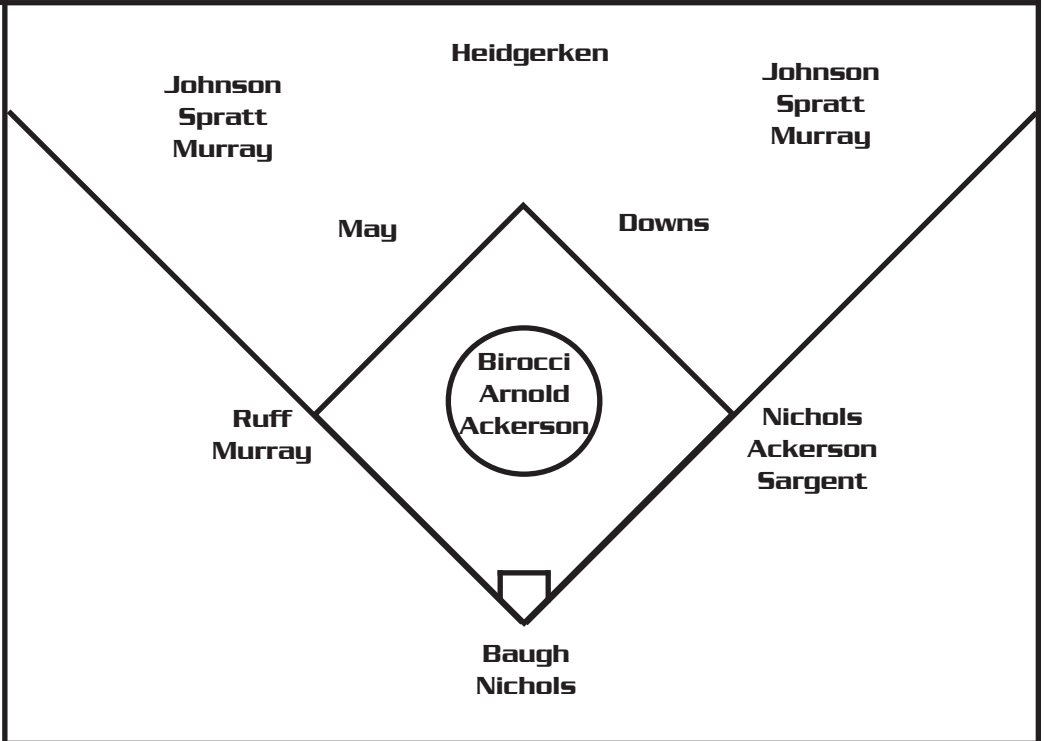

- **1**   **EMILY NICHOLS**
- **2**   **SUMMER DOWNS**
- **3**   **ALI ARNOLD**
- **4**   **LISA BIROCCI**
- **5**   **JENNA SPRATT**
- **9**   **NATALIE JOHNSON**
- **10**   **STACY MAY**
- **11**   **MINDY HEIDGERKEN**
- **12**   **ABBY RUFF**
- **13**   **SAMI BAUGH**
- **14**   **BRANDI SARGENT**
- **17**   **KYLIE MURRAY**
- **22**   **EMILY GERLICK**
- **24**   **STEPHANIE ACKERSON**

HEAD COACH
GAYLE BLEVINS

ASSOCIATE HEAD COACH
MICHELLE VENTURELLA

ASSISTANT COACH
DEBBIE BILBAO

VOLUNTEER ASSISTANT
KRISTIN JOHNSON

10 batters she faced in three innings of relief work to pass former Hawkeye all-American Kristi Hanks. Birocci's career total stands at 839.

BIROCCI EARNS BIG TEN HONOR

For the third time this season, Lisa Birocci has been named co-Big Ten Pitcher of the Week.

Birocci became Iowa's all-time career strikeout leader against Northern Illinois, fanning seven of the 10 batters she faced to move into the number one spot.

Birocci finished the week with a 2-0 record, striking out 28 batters and gave up only two earned runs.

TEAM SETS HOME RUN RECORD

Freshman Emily Nichols blasted two home runs against Northern Illinois, increasing the team total to 42 homers on the season, which shattered the school record for team home runs in a season. The previous school record was 41 home runs, set by the 2003 squad.

NICHOLS SETS SCHOOL RECORD

Freshman Emily Nichols entered the record books against Ball State, blasting her 11th home run which broke the single-season record. Nichols added another home run against South Dakota State. She leads the team in seven different offensive categories and has a season total of 14 homers.

GERLICK UNDERGOES SURGERY

Junior outfielder Emily Gerlick underwent successful surgery to repair a torn ACL on March 15. Gerlick suffered the ACL tear during Iowa's opening weekend at the Stetson Invitational on February 13.