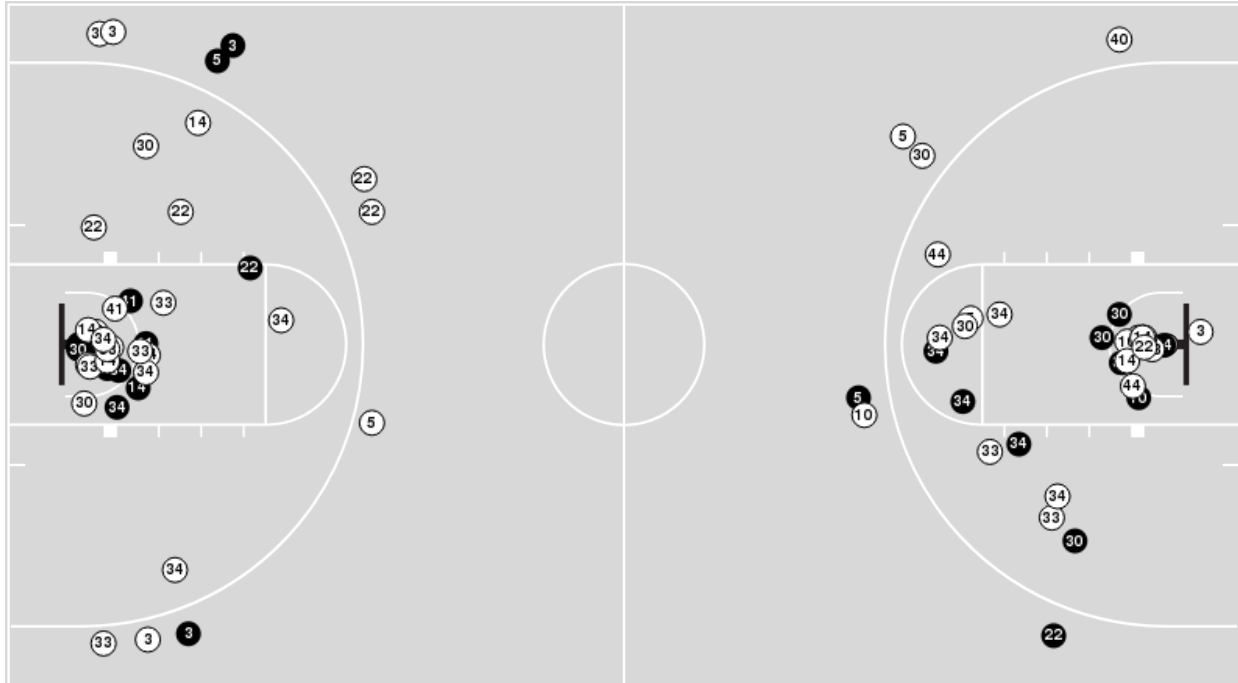

Players => 3, 5, 10, 12, 13, 14, 15, 20, 22, 30, 33, 34, 40, 41, 43, 44 FG Types=>All Results=>All

Wisconsin

All Field Goals