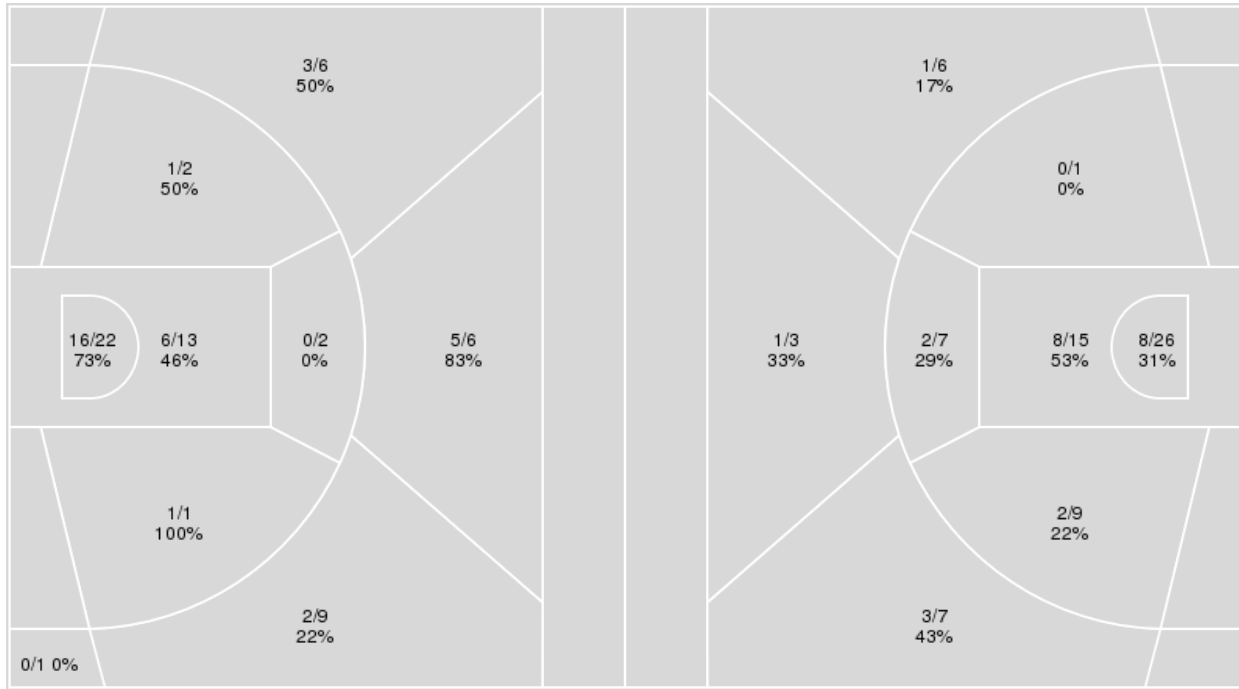

Officials: Mark Zentz, Natasha Camy, Missy Brooks

{ Players => All; } FG Types => All; Results => All;

{ Players => 3, 5, 10, 12, 13, 14, 15, 20, 22, 30, 33, 34, 40, 41, 43, 44; }
FG Types => All; Results => All;

Iowa

Wisconsin

Iowa	M/A	%
Field Goals	34/62	55
2 Points	24/40	60
3 Points	10/22	45
Free Throws	19/24	79

Wisconsin	M/A	%
Field Goals	25/74	34
2 Points	20/58	34
3 Points	5/16	31
Free Throws	16/24	67