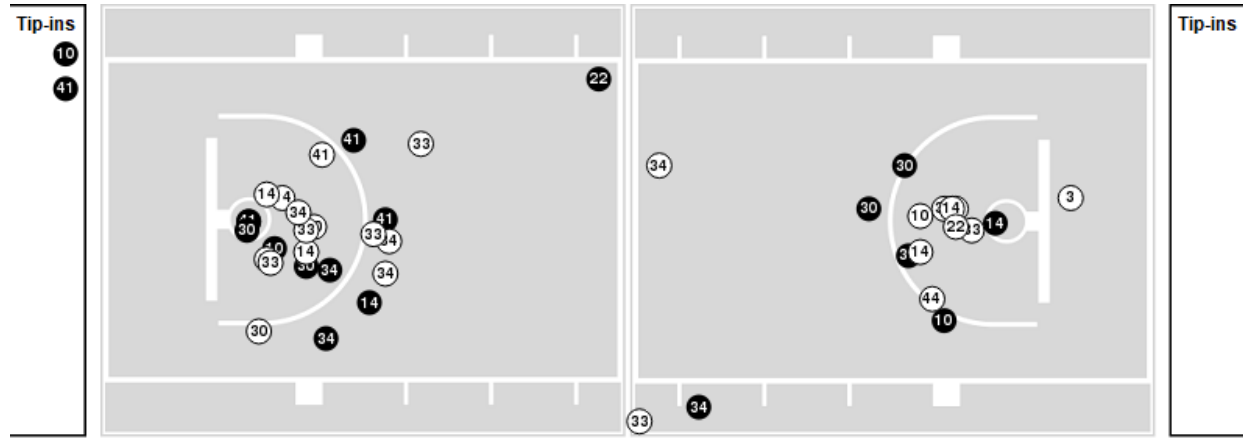

Blow Up Chart

● Made   ○ Missed   N - Player Number

Wisconsin	M/A	%
Field Goals	25/74	34
2 Points	20/58	34
3 Points	5/16	31
Free Throws	16/24	67

Wisconsin	M/A	%
Points in the Paint	32 (16 / 41)	39
Fast Break Points	2 (2/2)	100
Second Chance Points	21 (12/23)	52
Effective FG%	37