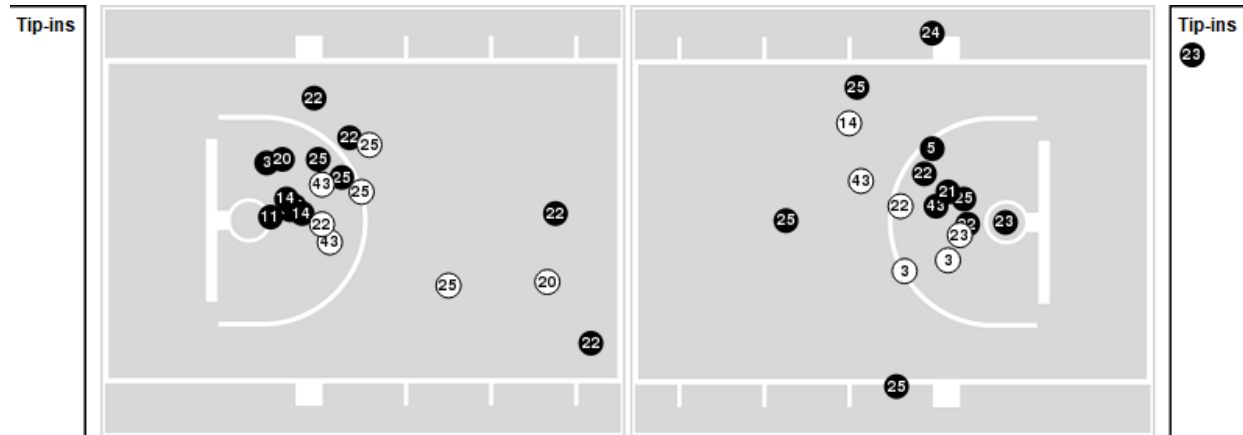

Blow Up Chart

● Made ○ Missed N - Player Number

Iowa	M/A	%
Field Goals	34/62	55
2 Points	24/40	60
3 Points	10/22	45
Free Throws	19/24	79

Iowa	M/A	%
Points in the Paint	44 (22 / 35)	63
Fast Break Points	20 (12/15)	80
Second Chance Points	11 (6/9)	67
Effective FG%	63