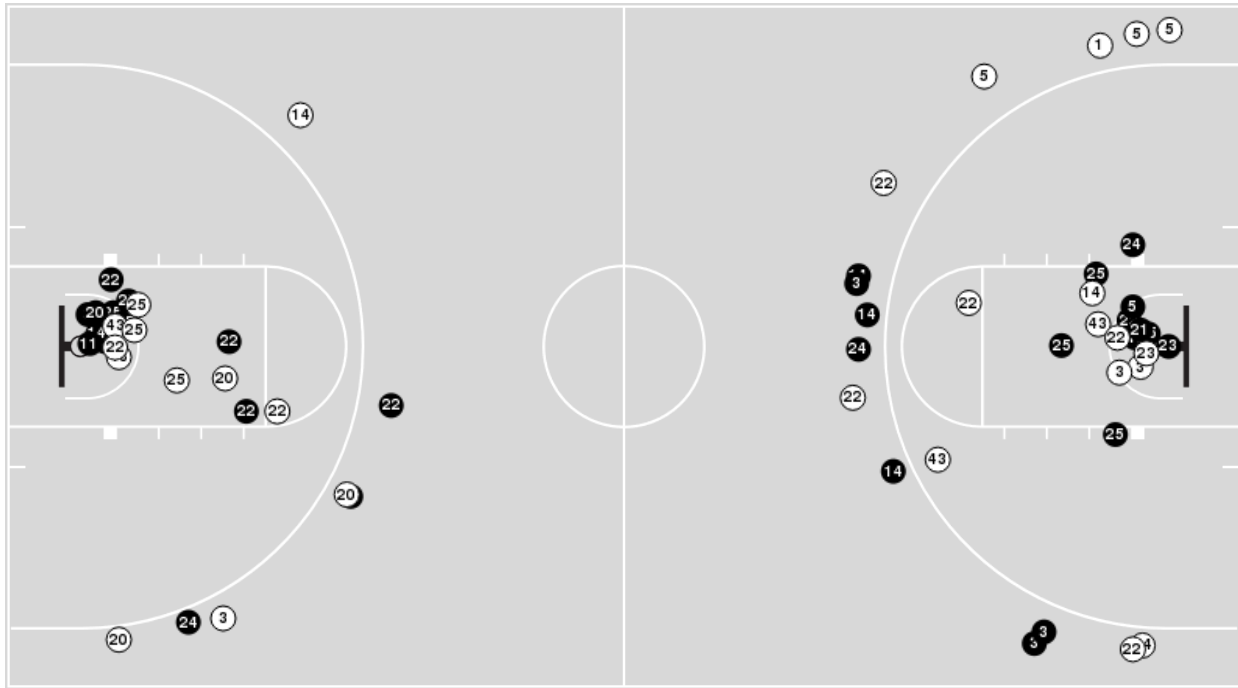

Officials: Mark Zentz, Natasha Camy, Missy Brooks

Players => AllFG Types=>AllResults=>All

Iowa

All Field Goals