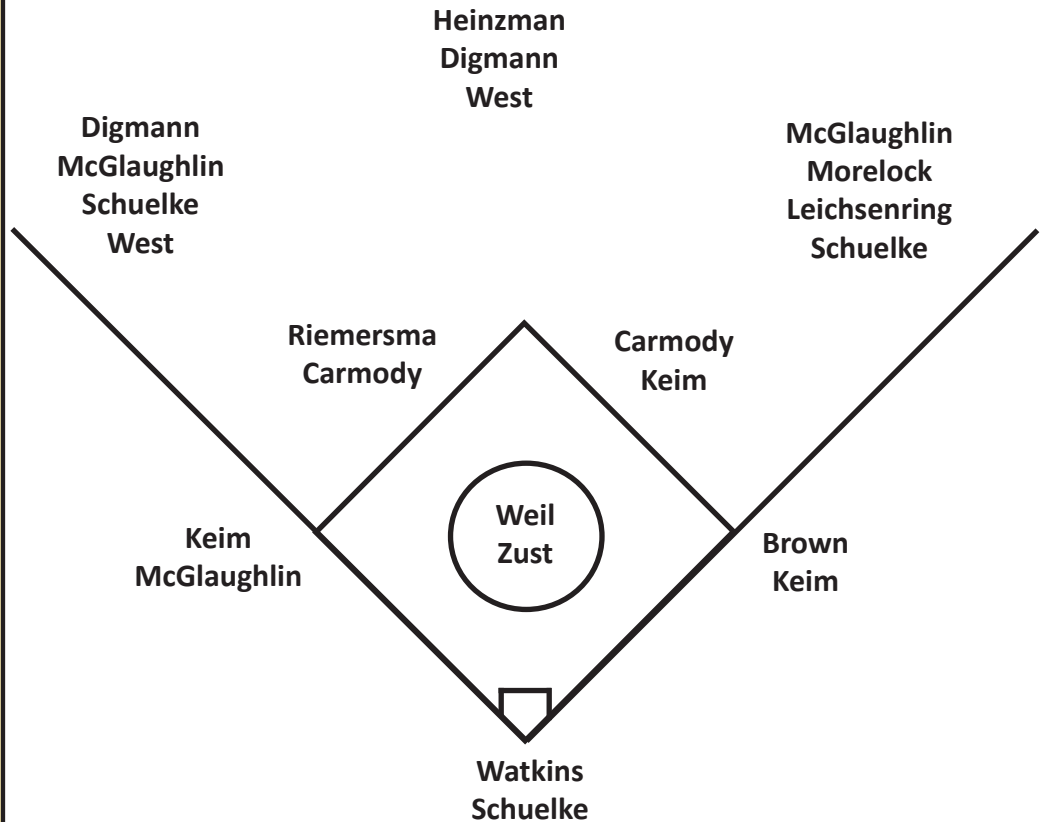

Home Runs	9 (McGlaughlin)
RBI	48 (McGlaughlin)
Total Bases	103 (McGlaughlin)
Slugging Pct.	.632 (McGlaughlin)
Walks	21 (Brown)
Hit by Pitch	8 (Watkins)
Strikeouts	32 (Heinzman)
On-Base Percentage	.433 (Watkins)
Sacrifice Flies	2 (Keim)
Sacrifice Hits	12 (Leichsenring)
Stolen Bases	21 (West)
Stolen Base Attempts	24 (West)

Iowa's Individual Team Batting Leaders

Games Played	52 (six players)
Games Started	52 (Brown & Riemersma)
Batting Avg.	.368 (McGlaughlin)
At Bats	163 (McGlaughlin)
Runs Scored	35 (Carmody)
Hits	60 (McGlaughlin)
Doubles	14 (McGlaughlin)
Triples	3 (Heinzman)

Iowa's Individual Pitching Leaders

ERA	1.15 (Weil)
Wins	22 (Weil)
Appearances	43 (Weil)
Games Started	30 (Weil)
Complete Games	22 (Weil)
Shutouts	11 (Weil)
Saves	3 (Weil)
Innings Pitched	213 (Weil)
Strikeouts	296 (Weil)
Opponent Batting Average	.135 (Weil)

Hawkeye Defensive Depth Chart