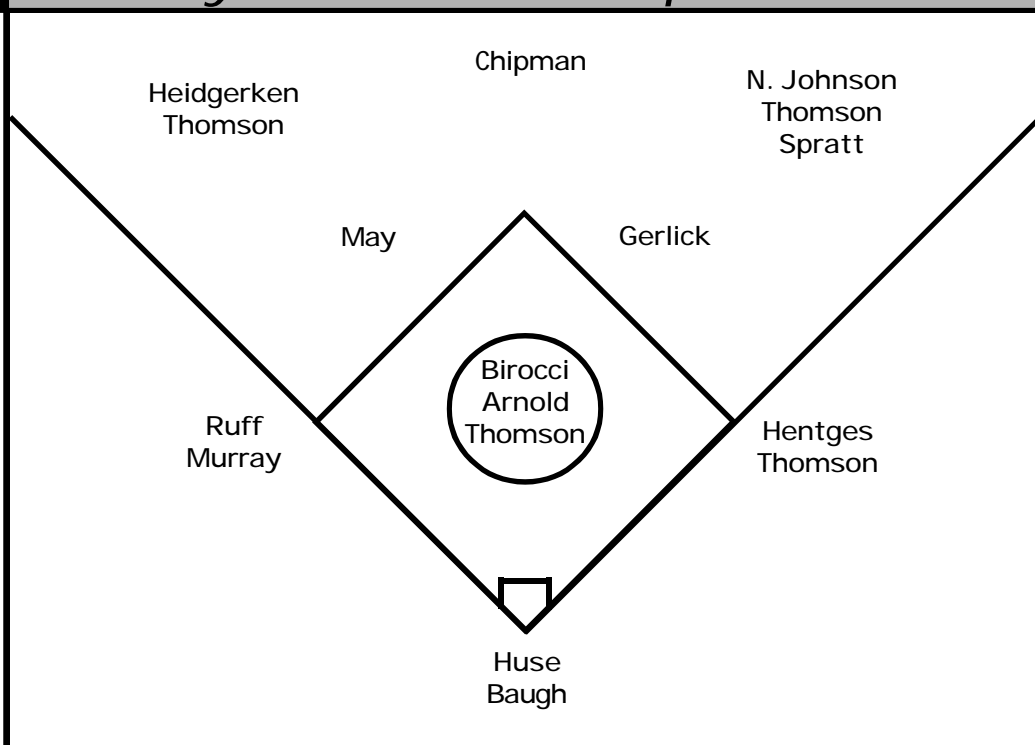

Iowa Hawkeye Roster

3	ALI ARNOLD
4	LISA BIROCCI
5	JENNA SPRATT
6	AMANDA HENTGES
7	ELISHA HUSE
9	NATALIE JOHNSON
10	STACY MAY
11	MINDY HEIDGERKEN
12	ABBY RUFF
13	SAMI BAUGH
14	LAURA CHIPMAN
16	SARAH THOMSON
17	KYLIE MURRAY
22	EMILY GERLICK

HEAD COACH: GAYLE BLEVINS
ASSISTANT: MICHELLE VENTURELLA
ASSISTANT: HOLLY VAN VLYMEN

Hawkeye Defensive Depth Chart

2003 Awards

Jessica Bashor

- First Team All-Big Ten
- Second team NFCA Midwest Regional All-American

Lindsay Bashor

- Second Team All-Big Ten

Lisa Birocci

- Third team NFCA All-American
- First team NFCA Midwest Regional All-American
- Big Ten Pitcher of the Year
- First Team All-Big Ten
- Big Ten Tournament MVP

Katie Boney

- Second Team All-Big Ten
- Second team NFCA Midwest Regional All-American

Krisin Johnson

- Second team NFCA All-American
- First team NFCA Midwest Regional All-American
- First team all-Big Ten

Stacy May

- Big Ten Freshman of the Year
- First Team All-Big Ten
- Second team NFCA Midwest Regional All-American

Double Down

Sophomore **Kylie Murray** is hitting a team-leading .324, and is also leading the squad with nine doubles.

A Monster With the Sacks Packed

The last thing an opposing pitcher wants to see is Kylie Murray in the batter's box when the bases are loaded. So far this season, Murray is 2-for-3 with the sacks packed. Last year as a freshman, Murray was 4-for-5 with two grand slams when the bases were loaded.

Birocci in the Big Ten

Hawkeye junior **Lisa Birocci** is having another good year, and leads the Big Ten in strikeouts with 147. She is also on top in opposing batting average by holding hitters to .137.

Freshman With Fast Feet

Hawkeye freshman **Mindy Heidgerken** has become a terror on the basepaths in her first season.

The Long Grove, IA, native currently leads the team with nine stolen bases and has only been thrown out twice.

Playing Her Way In

Walk-on **Abbie Ruff** has made an impact on the 2004 Hawkeyes and earned a spot in the starting lineup. Ruff, a junior who played two years at Waubensee Community College, has started the last 12 games at third base. She has made just two errors in 38 chances, and is hitting .222 with six runs scored.

Ruff was a two-time first team All-Skyway Conference at Waubensee and was named the 2003 Skyway Conference MVP.

Contact Hitter

Sophomore **Stacy May** is going to make you work to get her out. In 96 at bats, the Reno, NV, native has only struck out twice.

Keep the Rally Going

Sophomore **Emily Gerlick** is hitting .277, but her average jumps to .435 (10 of 23) with two outs.

She also has a team-leading 10 two-out RBIs.

Shutout Central

In a way, it has been an all-or-nothing year for Iowa this season. Eighteen of the 32