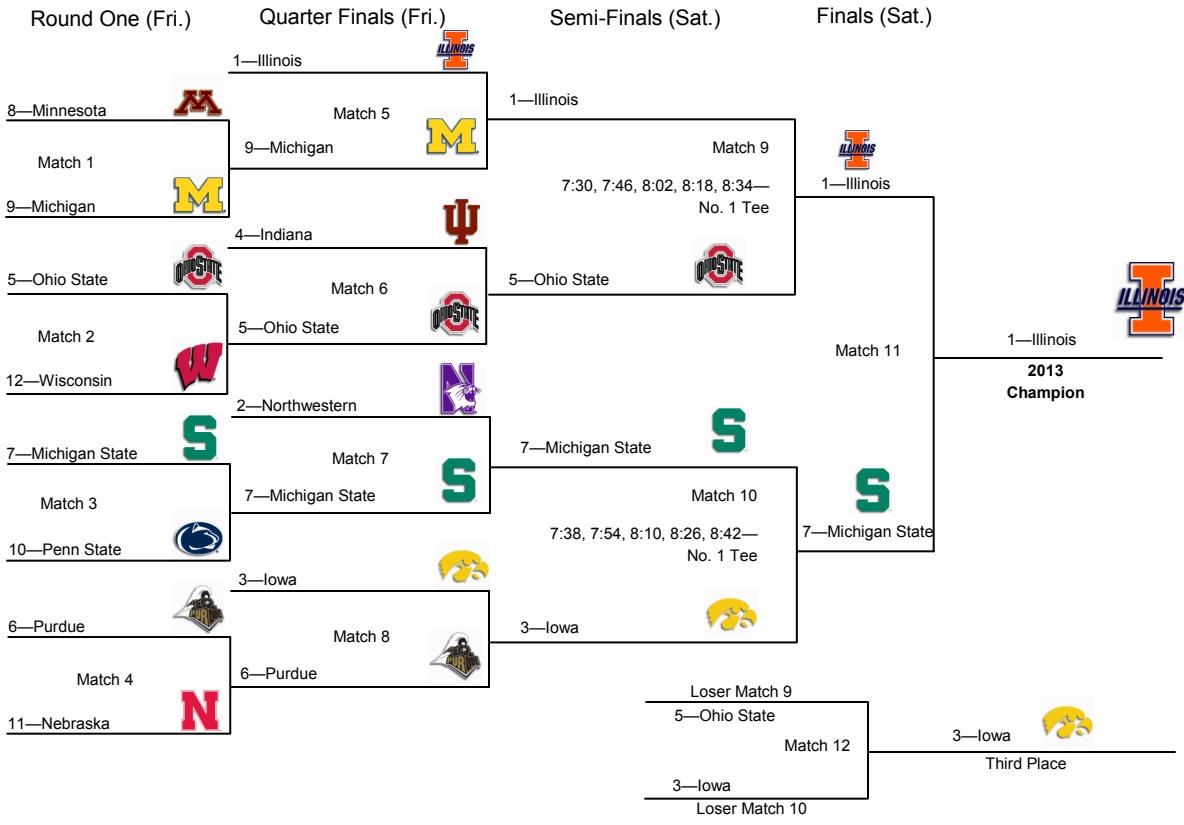

2013 BIG TEN MATCH PLAY CHAMPIONSHIP

Tee Times (Twosomes / 8 Min. Intervals)			
Day 1 (Friday) Morning Matches		Day 2 (Sat.) Morning Matches	
Match 1 No. 1 Tee	7:30 AM 7:38 AM 7:46 AM	Match 9 No. 1 Tee	7:30 AM 7:38 AM 7:46 AM
Match 3 No.10 Tee	7:54 AM 8:02 AM	Match 13 No.10 Tee	7:54 AM 8:02 AM
Match 2 No. 1 Tee	8:10 AM 8:18 AM 8:26 AM	Match 10 No. 1 Tee	8:10 AM 8:18 AM 8:26 AM
Match 4 No.10 Tee	8:34 AM 8:42 AM	Match 14 No.10 Tee	8:34 AM 8:42 AM
Match 5 No. 1 Tee	12:00 PM 12:08 PM 12:16 PM	Match 11 No. 1 Tee	1:00 PM 1:08 PM 1:16 PM
Match 7 No.10 Tee	12:24 PM 12:32 PM	Match 15 No.10 Tee	1:24 PM 1:32 PM
Match 6 No. 1 Tee	12:40 PM 12:48 PM 12:56 PM	Match 12 No. 1 Tee	1:40 PM 1:48 PM 1:56 PM
Match 8 No.10 Tee	1:04 PM 1:12 PM	Match 20 No.10 Tee	2:04 PM 2:12 PM
Match 16 No. 1 Tee	1:20 PM 1:28 PM 1:36 PM	Match 17 No.10 Tee	1:44 PM 1:52 PM
Bradenton Sunrise: 7:12 AM, Sunset: 6:18 PM			
Bracket Based on Final Fall Golfstat Rankings as of 11.21.12			