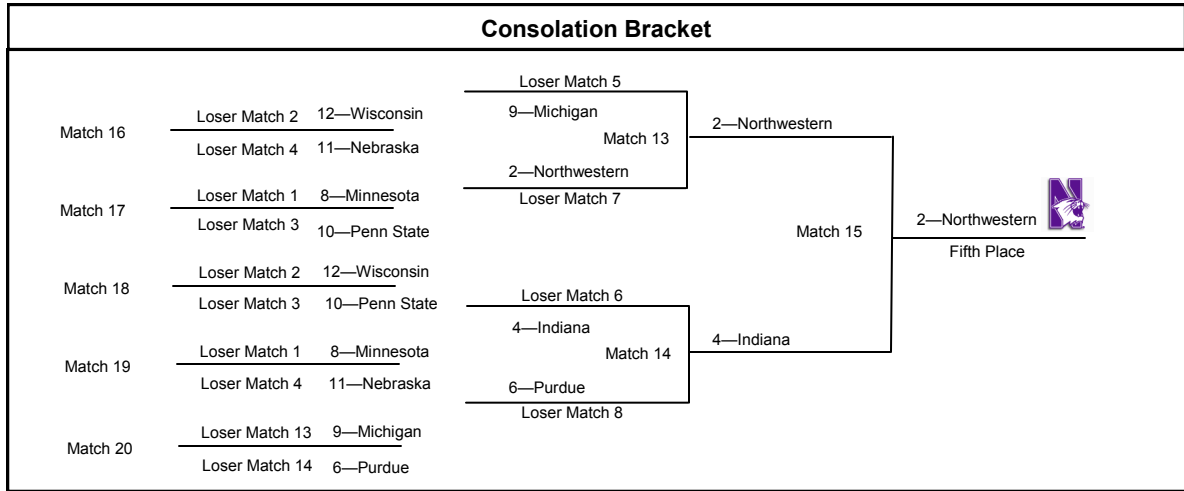

2013 BIG TEN MATCH PLAY CHAMPIONSHIP

Tee Times (Twosomes / 8 Min. Intervals)			
Day 1 (Friday) Morning Matches		Day 2 (Sat.) Morning Matches	
Match 1 No. 1 Tee	7:30 AM 7:38 AM 7:46 AM	Match 9 No. 1 Tee	7:30 AM 7:38 AM 7:46 AM
Match 3 No.10 Tee	7:54 AM 8:02 AM	Match 13 No.10 Tee	7:54 AM 8:02 AM
Match 2 No. 1 Tee	8:10 AM 8:18 AM 8:26 AM	Match 10 No. 1 Tee	8:10 AM 8:18 AM 8:26 AM
Match 4 No.10 Tee	8:34 AM 8:42 AM	Match 14 No.10 Tee	8:34 AM 8:42 AM
Match 5 No. 1 Tee	12:00 PM 12:08 PM 12:16 PM	Match 11 No. 1 Tee	1:00 PM 1:08 PM 1:16 PM
Match 7 No.10 Tee	12:24 PM 12:32 PM	Match 15 No.10 Tee	1:24 PM 1:32 PM
Match 6 No. 1 Tee	12:40 PM 12:48 PM 12:56 PM	Match 12 No. 1 Tee	1:40 PM 1:48 PM 1:56 PM
Match 8 No.10 Tee	1:04 PM 1:12 PM	Match 20 No.10 Tee	2:04 PM 2:12 PM
Match 16 No. 1 Tee	1:20 PM 1:28 PM 1:36 PM	Match 17 No.10 Tee	1:44 PM 1:52 PM
Bradenton Sunrise: 7:12 AM, Sunset: 6:18 PM			
Bracket Based on Final Fall Golfstat Rankings as of 11.21.12			