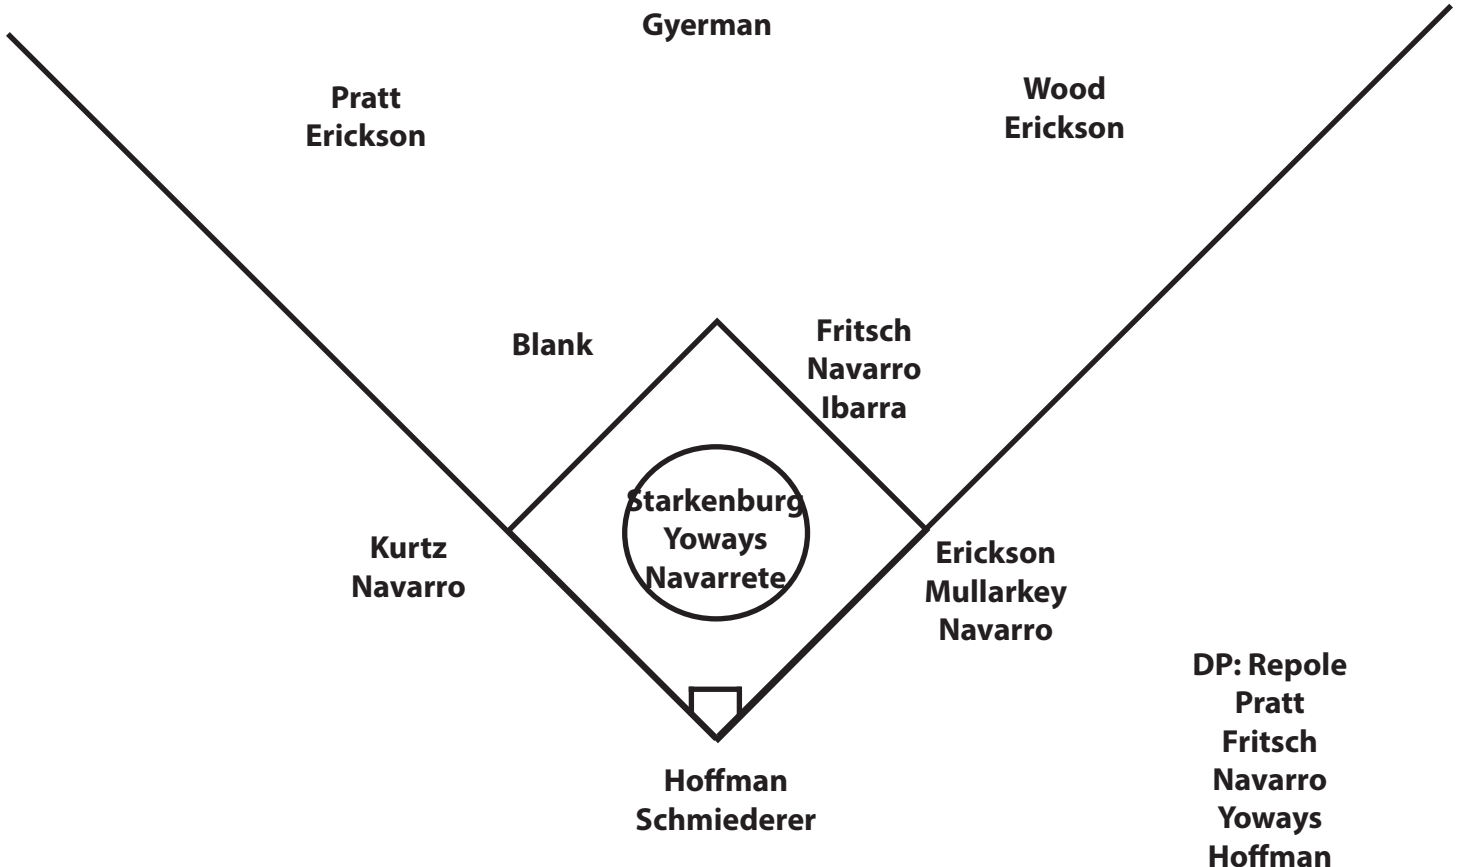

2015 Iowa Individual Team Batting Leaders

Batting Avg. .... .429, Megan Blank
Games Played ..... 37 (2 players)
Games Started ..... 37 (2 players)
At Bats ..... 115, Sammi Gyerman
Runs ..... 23, Sammi Gyerman

Hits ..... 45, Megan Blank
Doubles ..... 11, Megan Blank
Triples ..... 1, Cheyenne Pratt
Home Runs ..... 4, Megan Blank/Sammi Gyerman/Allie Wood
RBIs ..... 20, Megan Blank
Total Bases ..... 68, Megan Blank
Walks ..... 12, Erin Erickson/Sammi Gyerman
Hit by Pitch ..... 3, Megan Blank
Strikeouts ..... 28, Sammi Gyerman
On-Base Percentage ..... .492, Megan Blank
Sacrifice Flies ..... 1, Megan Blank/Angela Schmiederer
Sacrifice Hits ..... 2, Erin Erickson
Stolen Bases ..... 3, Sammi Gyerman
Stolen Base Attempts ..... 3, Sammi Gyerman/Claire Fritsch

2015 Iowa Individual Pitching Leaders

ERA (7.0 IP min.) ..... 5.11, Shayla Starkenburg
Wins ..... 9, Shayla Starkenburg
Appearances ..... 29, Shayla Starkenburg
Games Started ..... 22, Shayla Starkenburg
Complete Games ..... 17, Shayla Starkenburg
Shutouts ..... 3, Shayla Starkenburg
Saves ..... n/a
Innings Pitched ..... 141.0, Shayla Starkenburg
Strikeouts ..... 120, Shayla Starkenburg
Opponent Batting Average (7.0 IP min.) ..... .282, Shayla Starkenburg

2015 Lineup (Based off of previous starters)